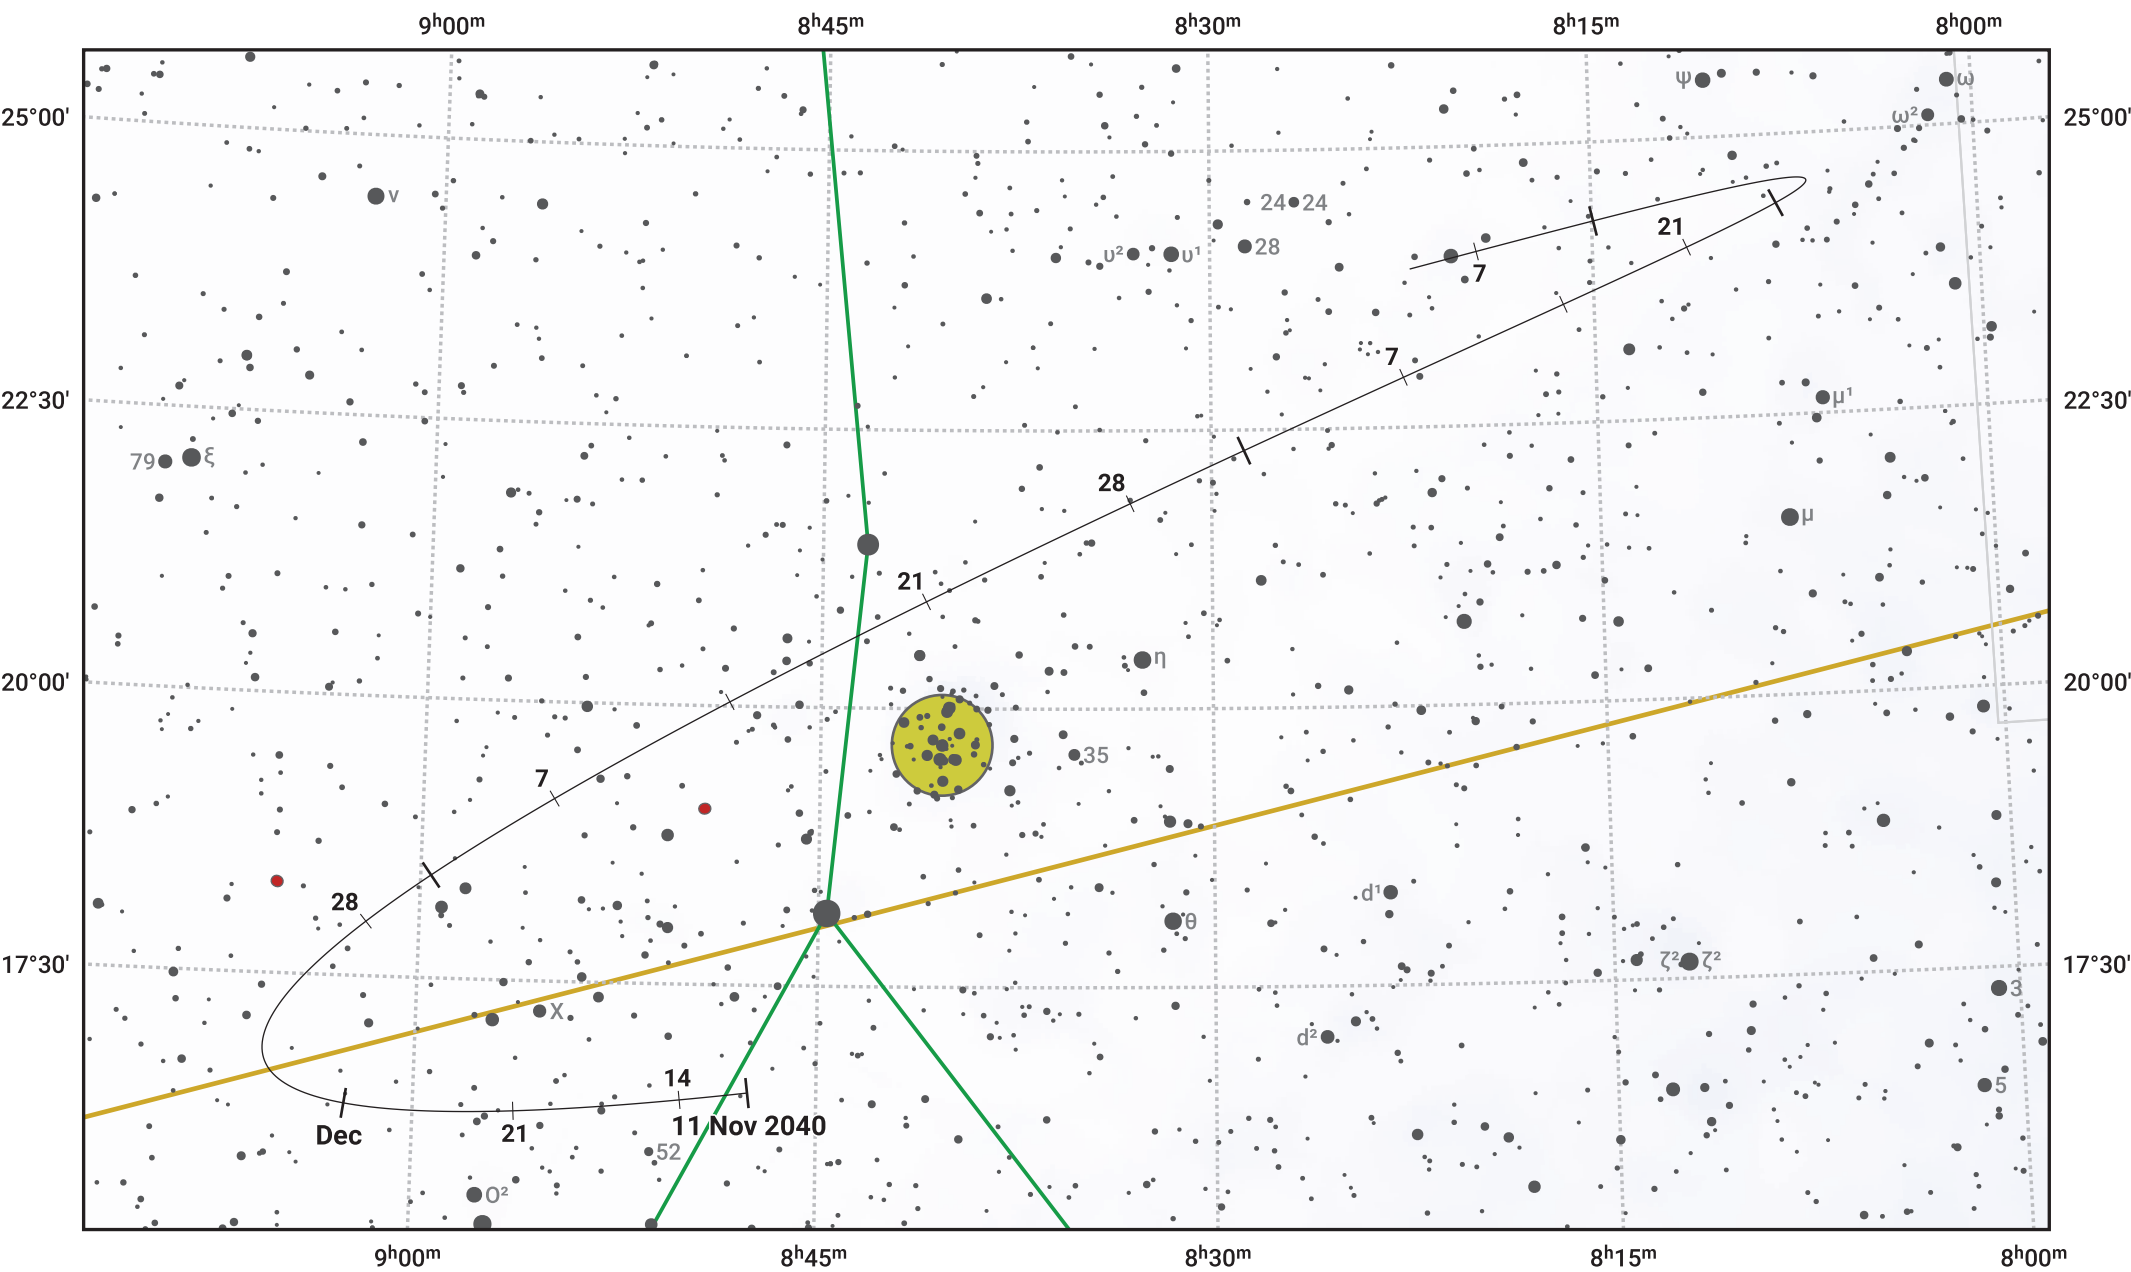

# The path of Asteroid 8 Flora around opposition on 25 Jan 2041

© Dominic Ford 2011–2024. Date markers placed at midnight UTC. Downloaded from <https://in-the-sky.org>

Magnitude scale: • 10.0 • 9.0 • 8.0 • 7.0 • 6.0 • 5.0 • 4.0 • 3.0

— Ecliptic Plane

- Galaxy
- Bright nebula
- Open cluster
- ⊕ Globular cluster

Date	Mag	Phase
2040 Dec 1	10.1	95%
2041 Jan 1	9.4	98%
2041 Jan 2	9.4	99%
2041 Feb 1	9.0	100%
2041 Mar 1	9.9	98%
2041 Mar 18	10.4	96%
2041 Apr 1	10.7	95%