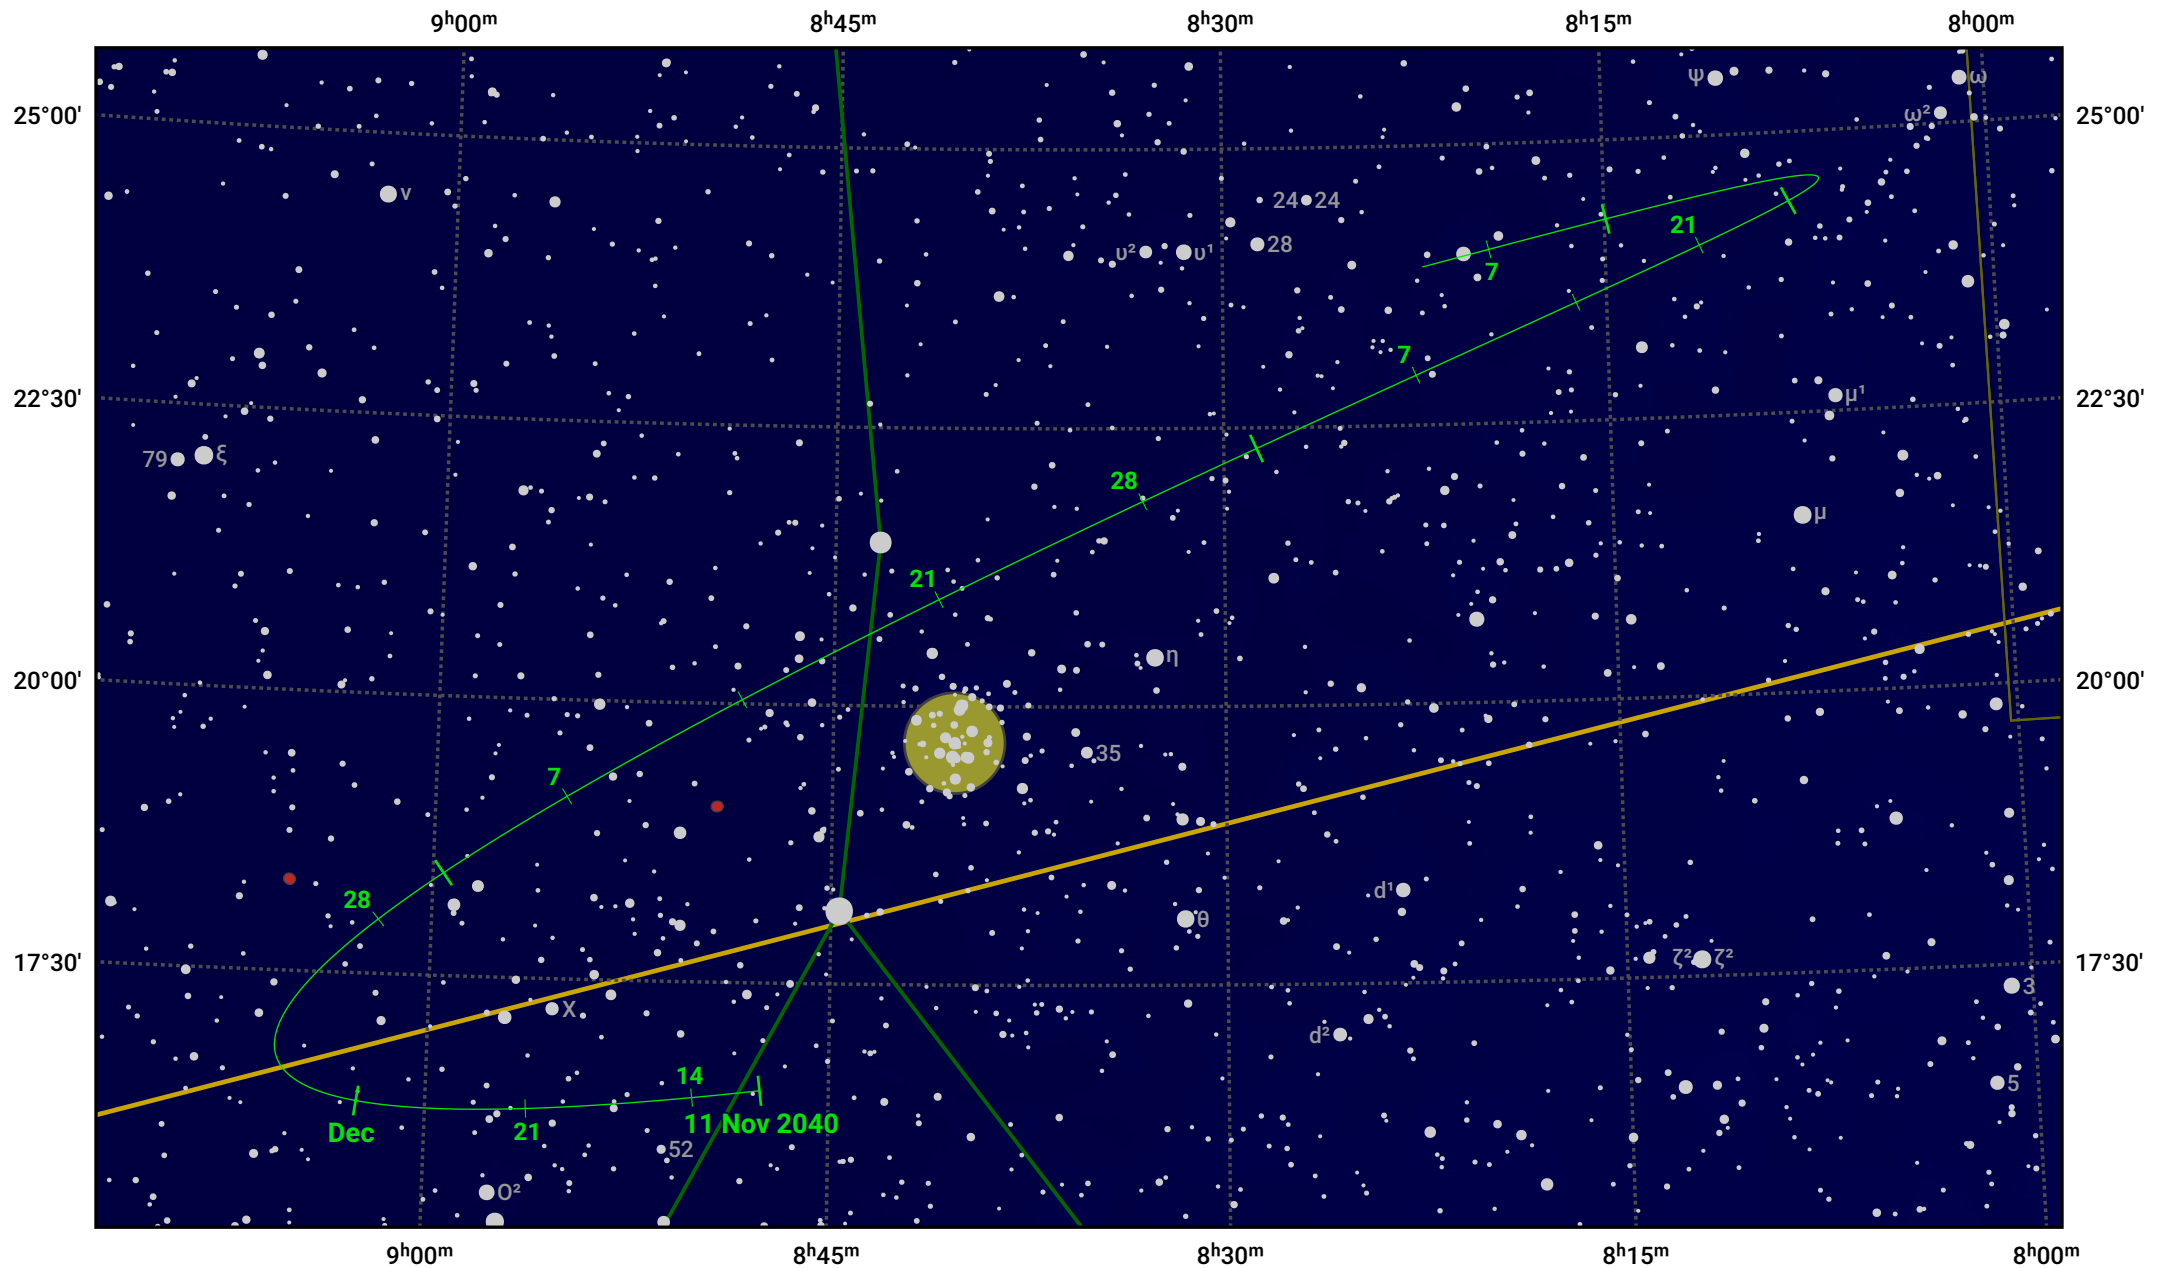

# The path of Asteroid 8 Flora around opposition on 25 Jan 2041

© Dominic Ford 2011–2024. Date markers placed at midnight UTC. Downloaded from <https://in-the-sky.org>

Magnitude scale: · 10.0 · 9.0 · 8.0 · 7.0 · 6.0 · 5.0 · 4.0 · 3.0

— Ecliptic Plane

Galaxy    Bright nebula    Open cluster    Globular cluster

Date	Mag	Phase
2040 Dec 1	10.1	95%
2041 Jan 1	9.4	98%
2041 Jan 2	9.4	99%
2041 Feb 1	9.0	100%
2041 Mar 1	9.9	98%
2041 Mar 18	10.4	96%
2041 Apr 1	10.7	95%