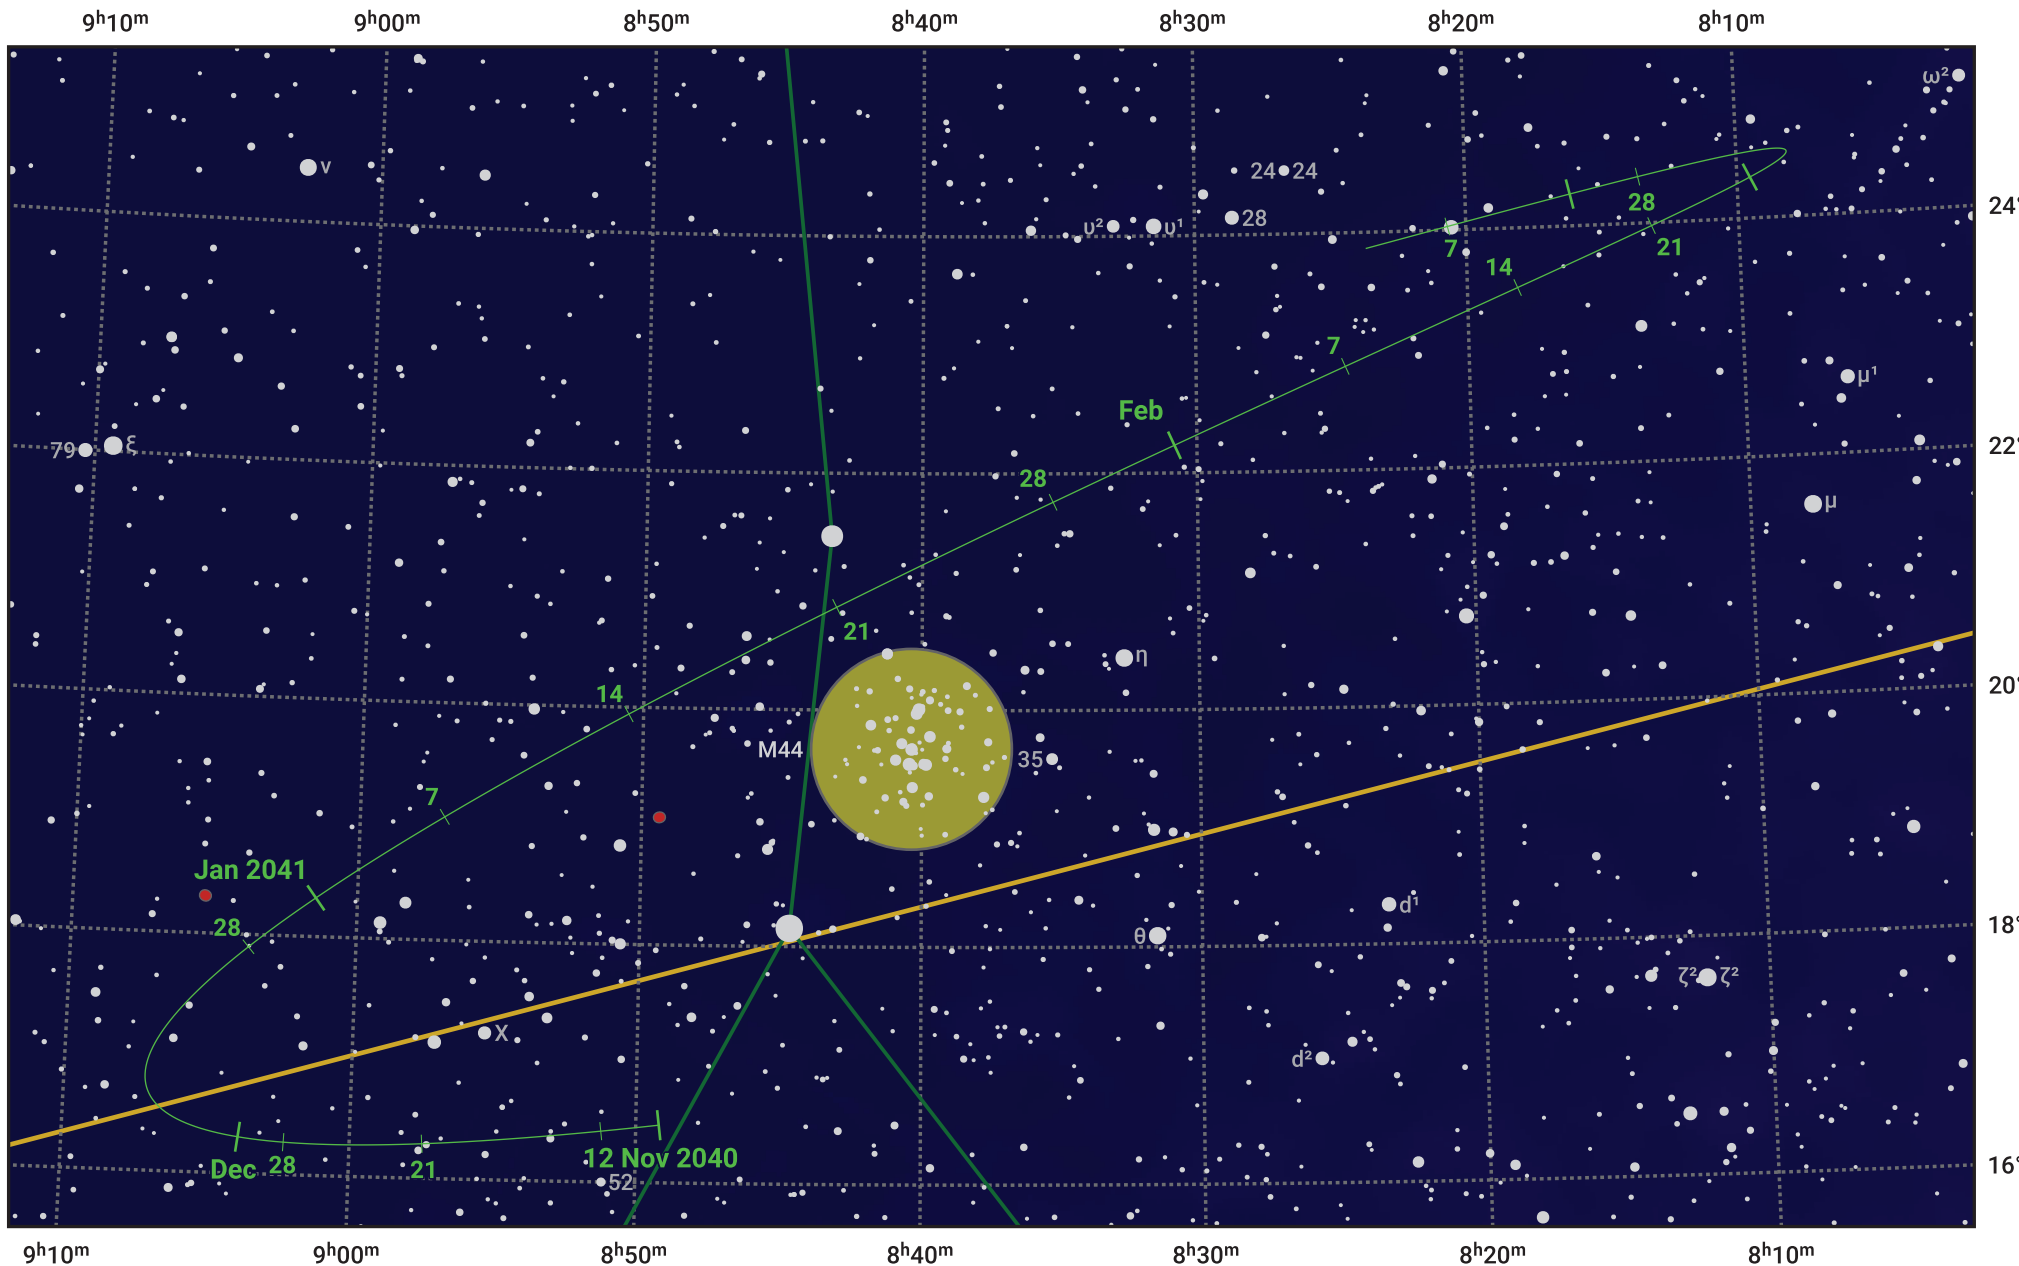

# The path of Asteroid 8 Flora around opposition on 26 Jan 2041

© Dominic Ford 2011–2024. Date markers placed at midnight UTC. Downloaded from <https://in-the-sky.org>

Magnitude scale: • 10.0 • 9.0 • 8.0 • 7.0 • 6.0 • 5.0 • 4.0 • 3.0

— Ecliptic Plane

● Galaxy   
 ■ Bright nebula   
 ● Open cluster   
 ⊕ Globular cluster

Date	Mag	Phase
2040 Dec 1	10.1	95%
2041 Jan 1	9.4	98%
2041 Jan 2	9.4	99%
2041 Feb 1	9.0	100%
2041 Mar 1	9.9	98%
2041 Mar 19	10.4	96%
2041 Apr 1	10.7	95%