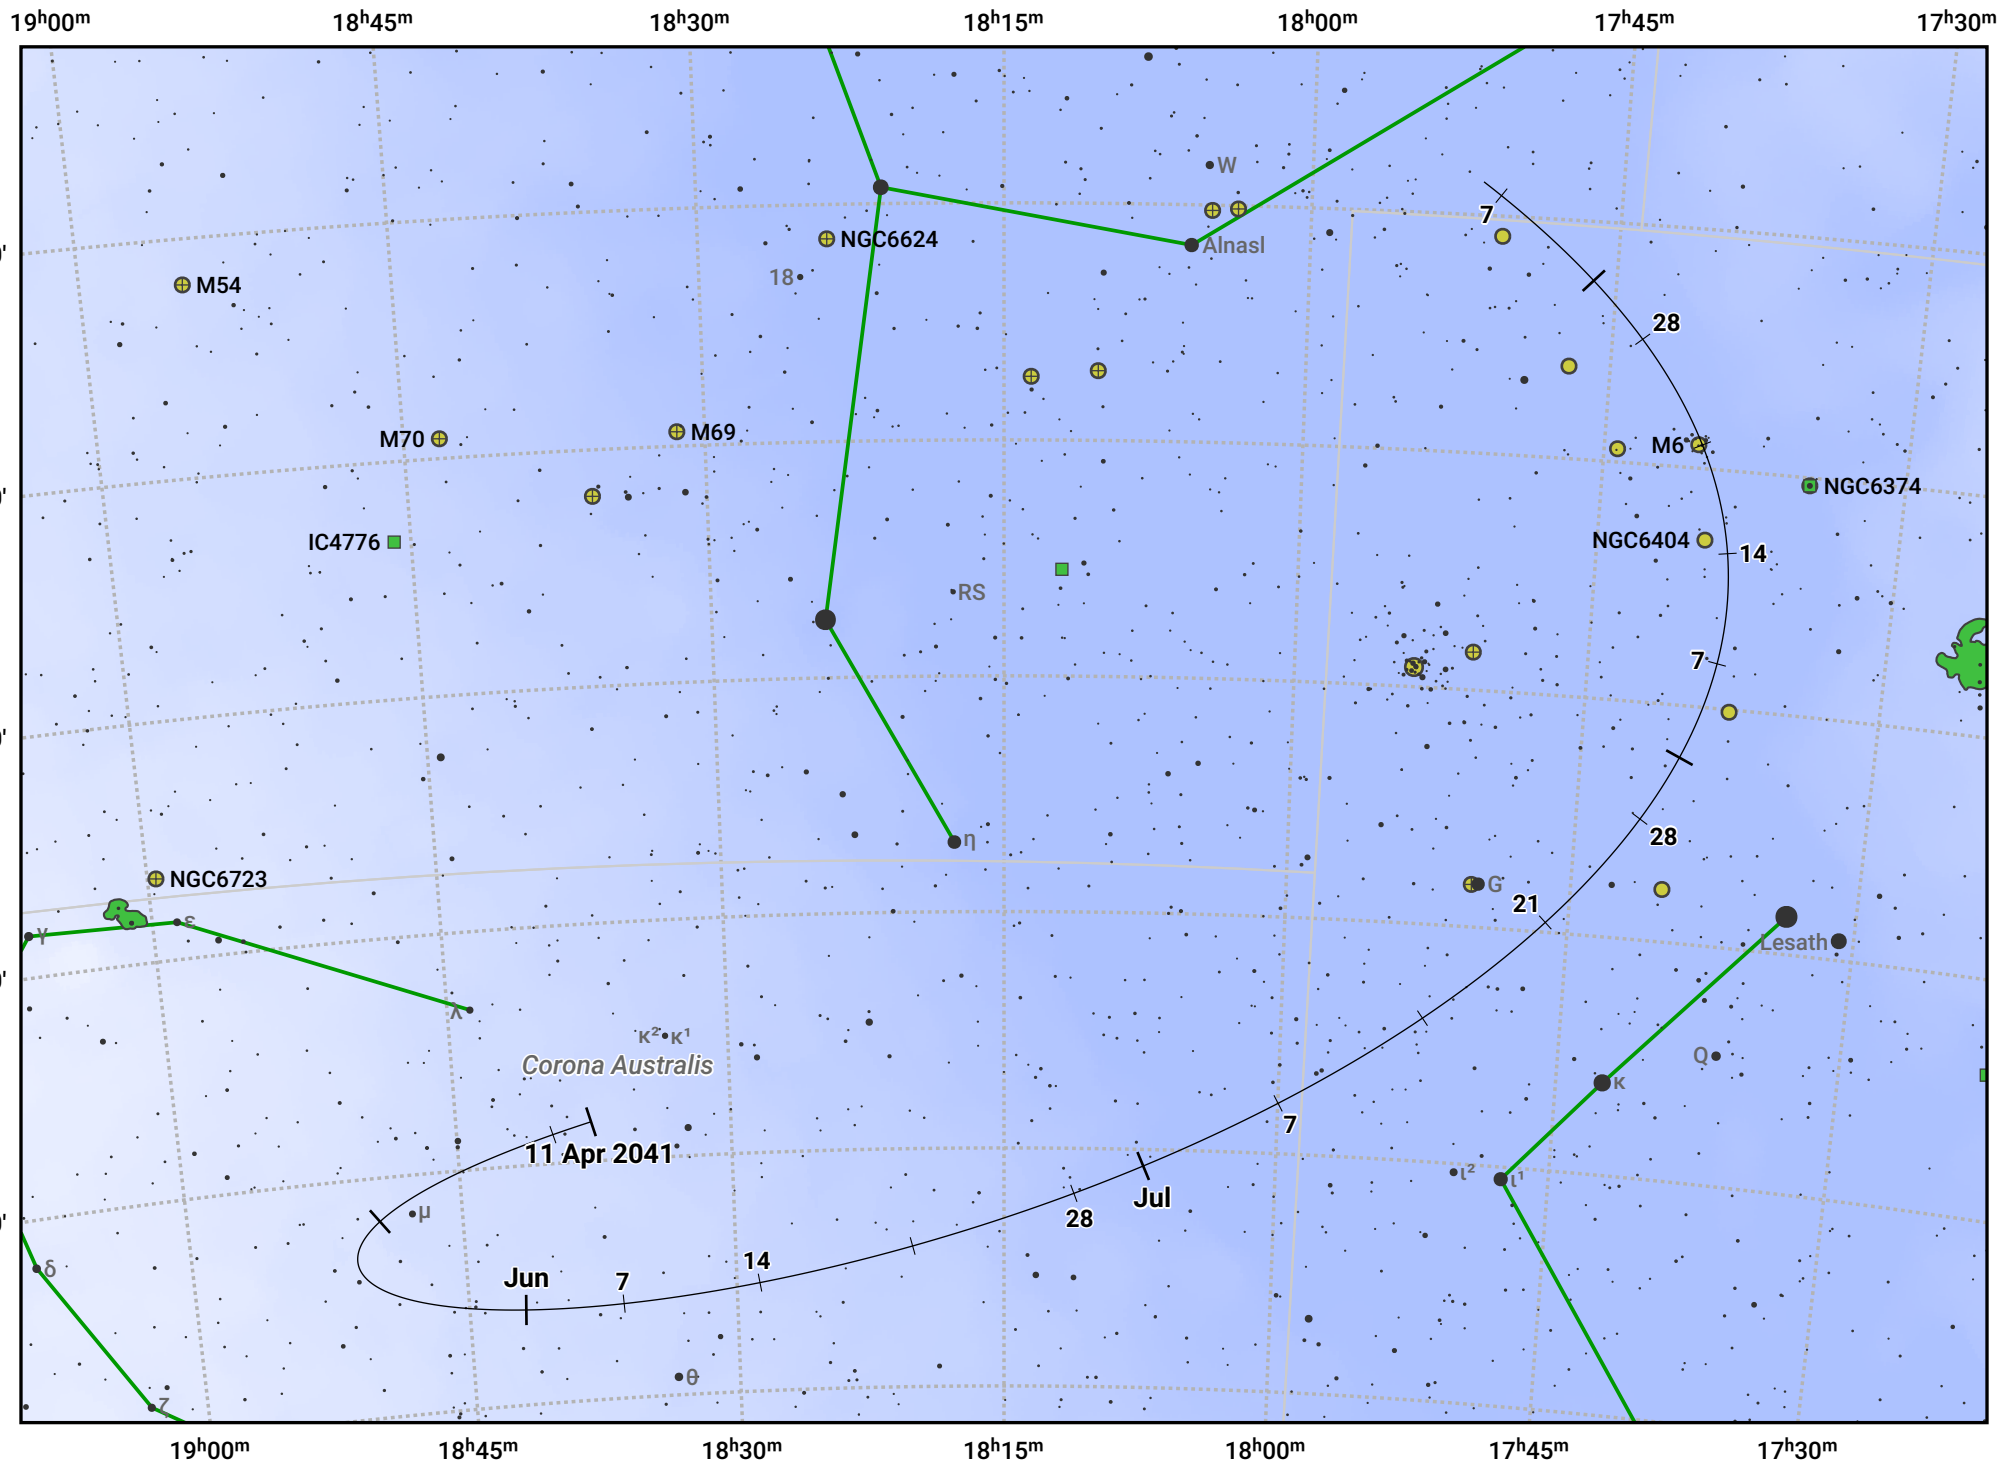

The path of Asteroid 89 Julia around opposition on 25 Jun 2041

© Dominic Ford 2011–2024. Date markers placed at midnight UTC. Downloaded from <https://in-the-sky.org>

Magnitude scale: 9.0 8.0 7.0 6.0 5.0 4.0 3.0 2.0 1.0

— Ecliptic Plane

Galaxy Bright nebula Open cluster Globular cluster

Date	Mag	Phase
2041 May 1	10.8	97%
2041 May 28	10.1	99%
2041 Jun 1	10.0	99%
2041 Jul 1	9.6	100%
2041 Aug 1	10.0	98%
2041 Sep 1	10.6	95%