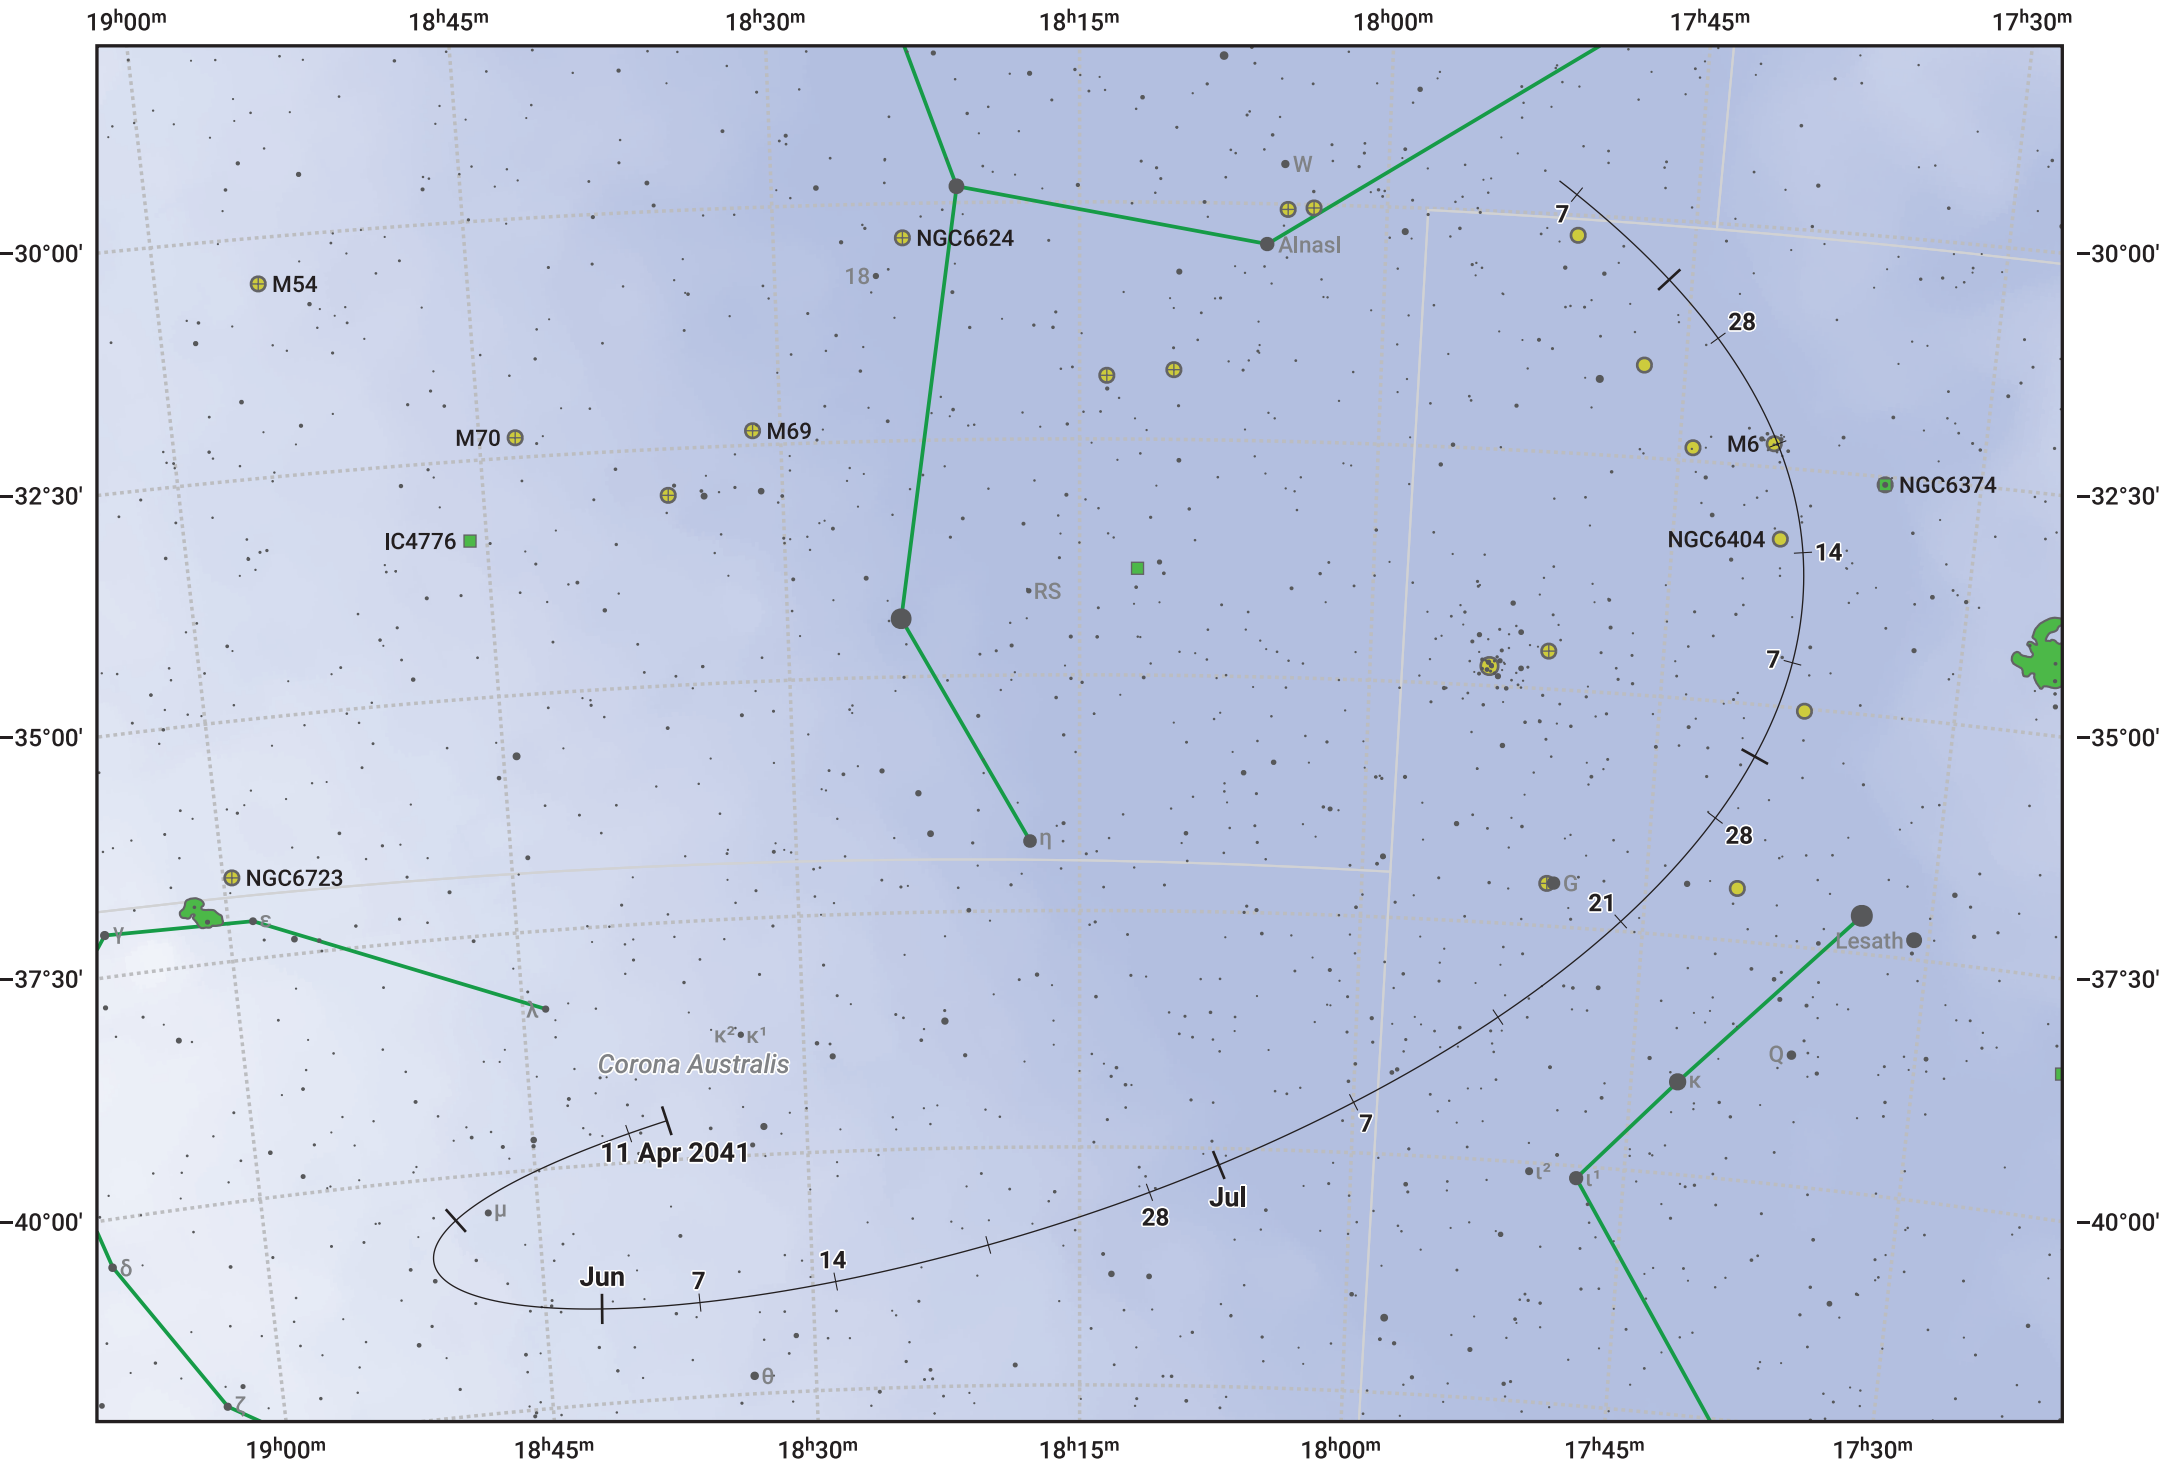

The path of Asteroid 89 Julia around opposition on 25 Jun 2041

© Dominic Ford 2011–2024. Date markers placed at midnight UTC. Downloaded from <https://in-the-sky.org>

Magnitude scale: 9.0 8.0 7.0 6.0 5.0 4.0 3.0 2.0 1.0

— Ecliptic Plane

Galaxy Bright nebula Open cluster Globular cluster

Date	Mag	Phase
2041 May 1	10.8	97%
2041 May 28	10.1	99%
2041 Jun 1	10.0	99%
2041 Jul 1	9.6	100%
2041 Aug 1	10.0	98%
2041 Sep 1	10.6	95%