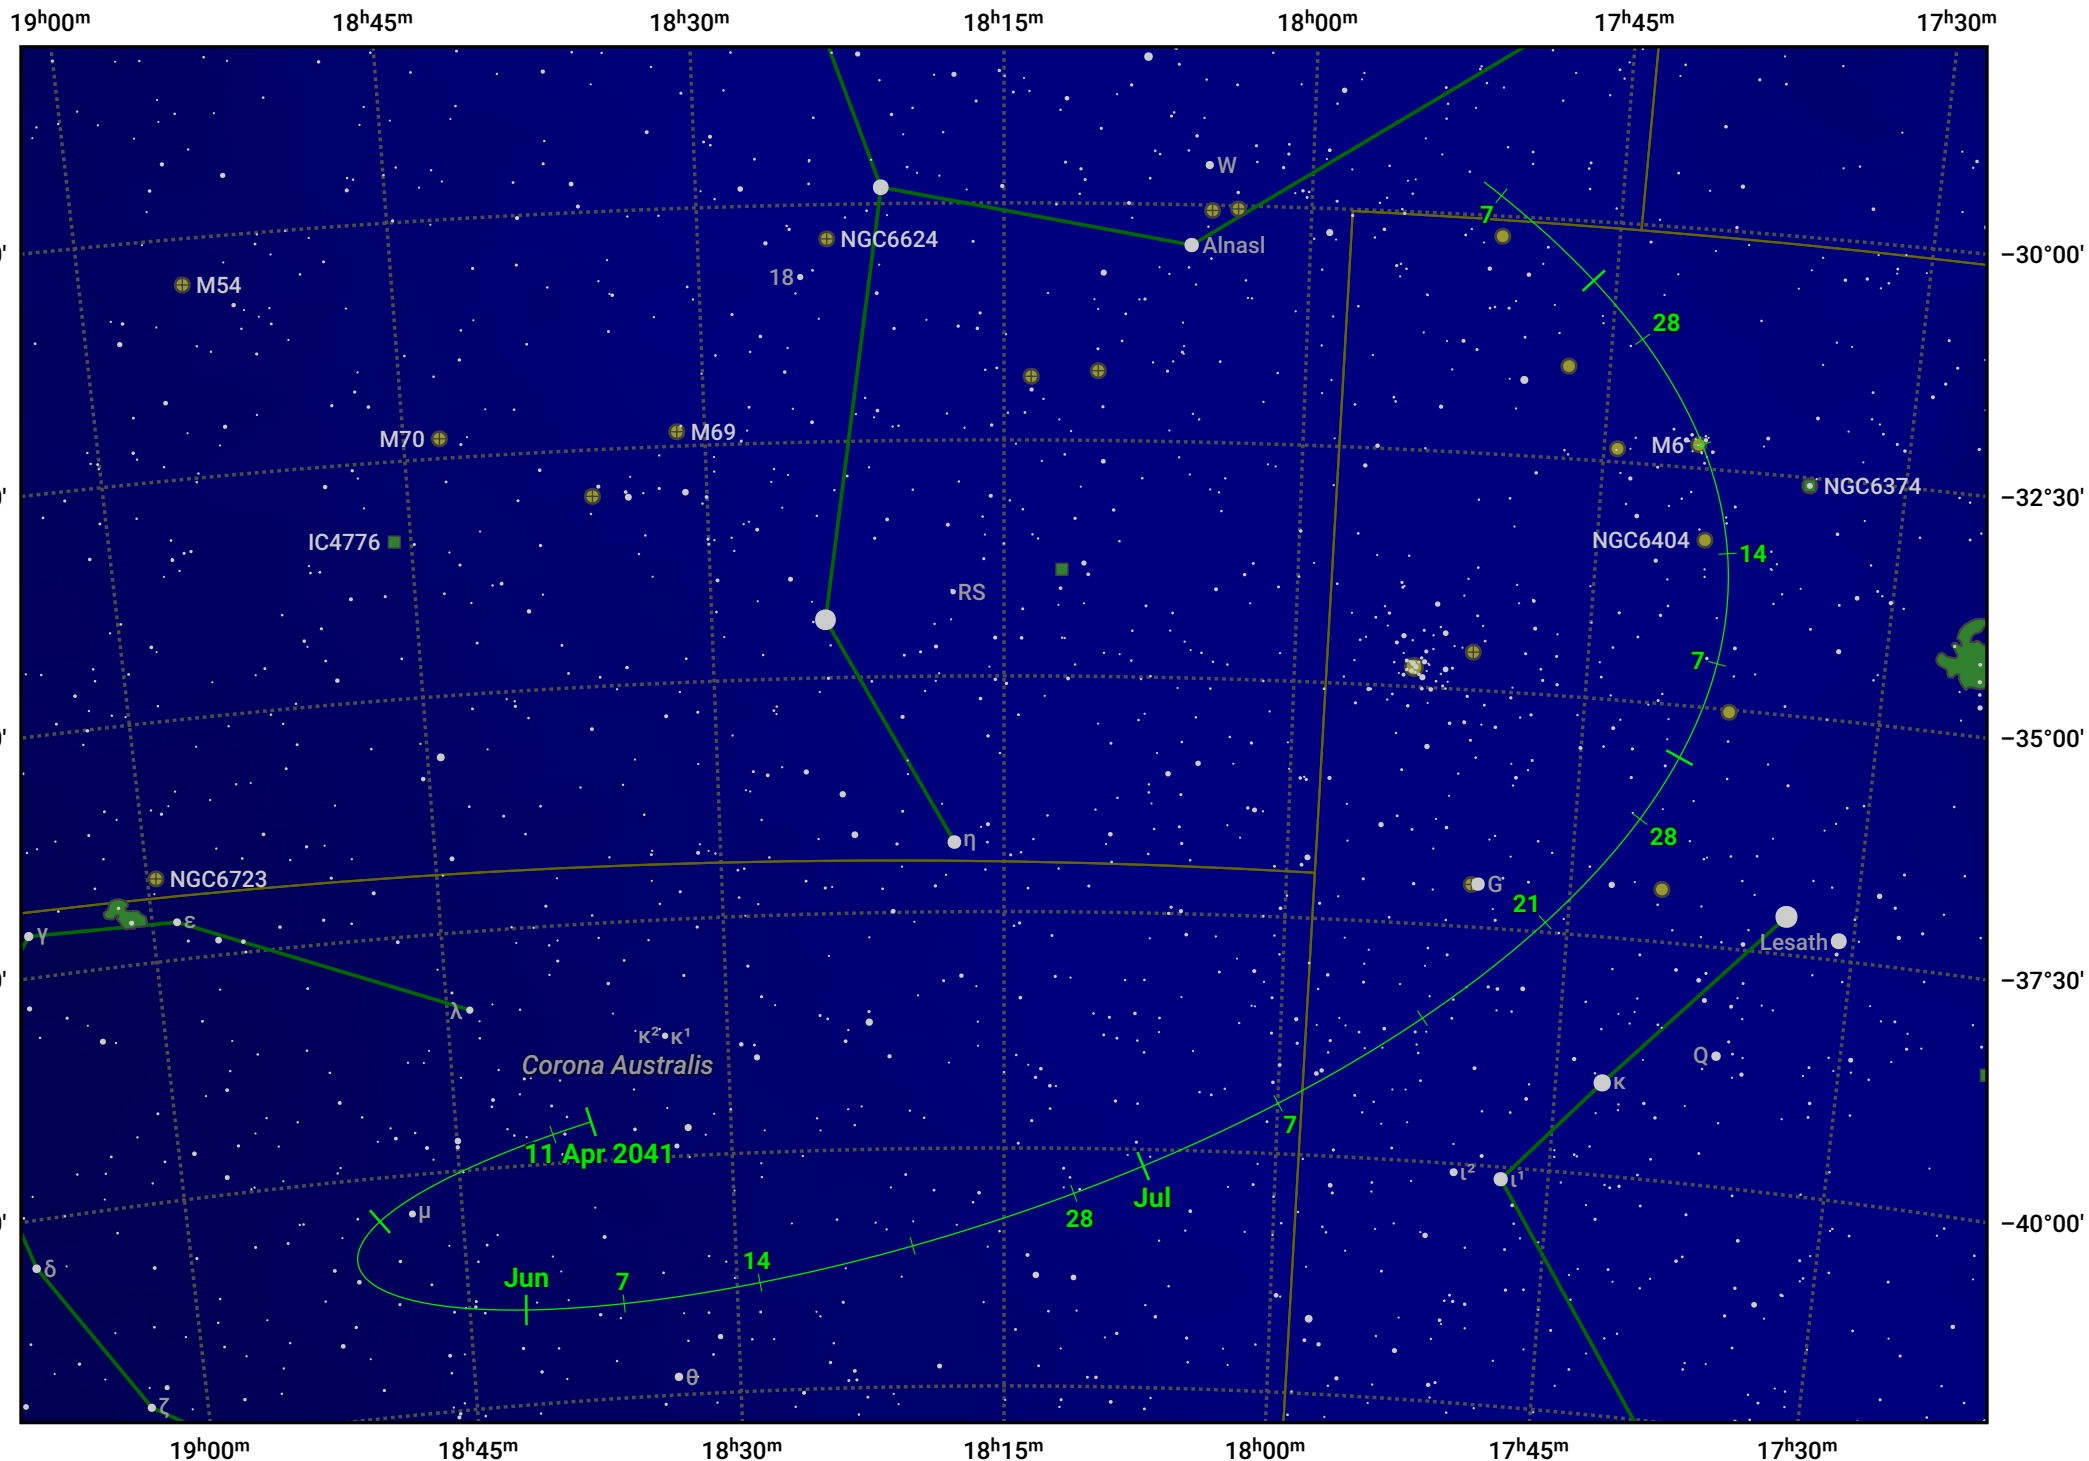

The path of Asteroid 89 Julia around opposition on 25 Jun 2041

© Dominic Ford 2011–2024. Date markers placed at midnight UTC. Downloaded from <https://in-the-sky.org>

Magnitude scale: 9.0 8.0 7.0 6.0 5.0 4.0 3.0 2.0 1.0

— Ecliptic Plane

Galaxy Bright nebula Open cluster Globular cluster

Date	Mag	Phase
2041 May 1	10.8	97%
2041 May 28	10.1	99%
2041 Jun 1	10.0	99%
2041 Jul 1	9.6	100%
2041 Aug 1	10.0	98%
2041 Sep 1	10.6	95%