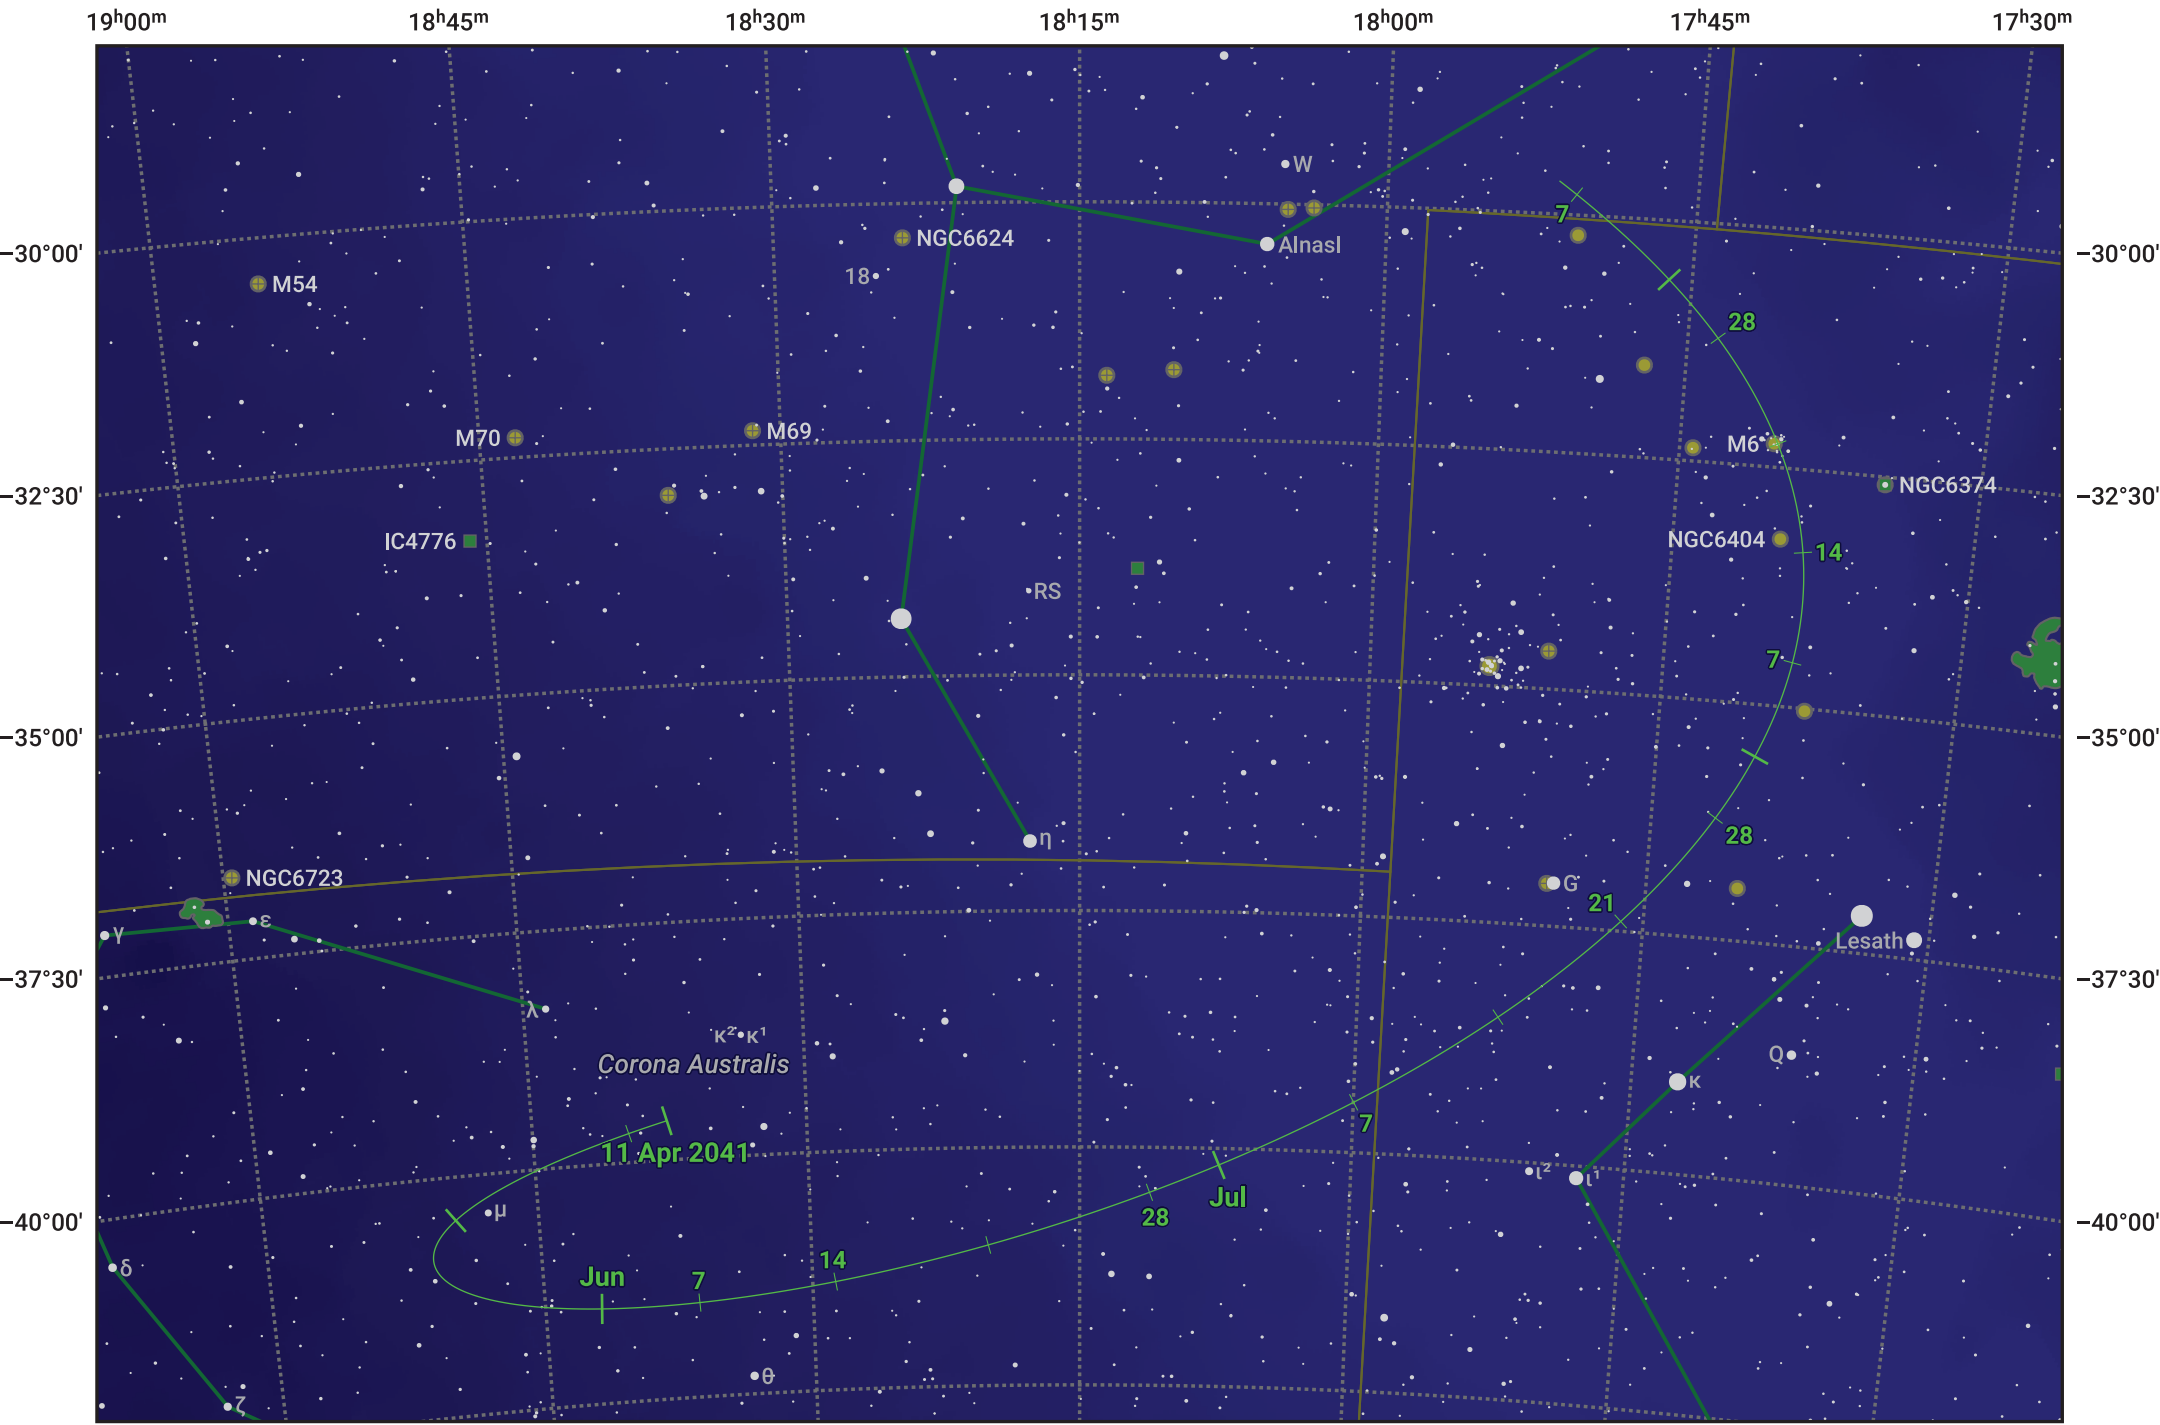

# The path of Asteroid 89 Julia around opposition on 25 Jun 2041

© Dominic Ford 2011–2024. Date markers placed at midnight UTC. Downloaded from <https://in-the-sky.org>

Magnitude scale: 9.0 8.0 7.0 6.0 5.0 4.0 3.0 2.0 1.0

- Galaxy
- Bright nebula
- Open cluster
- Globular cluster

Date	Mag	Phase
2041 May 1	10.8	97%
2041 May 28	10.1	99%
2041 Jun 1	10.0	99%
2041 Jul 1	9.6	100%
2041 Aug 1	10.0	98%
2041 Sep 1	10.6	95%