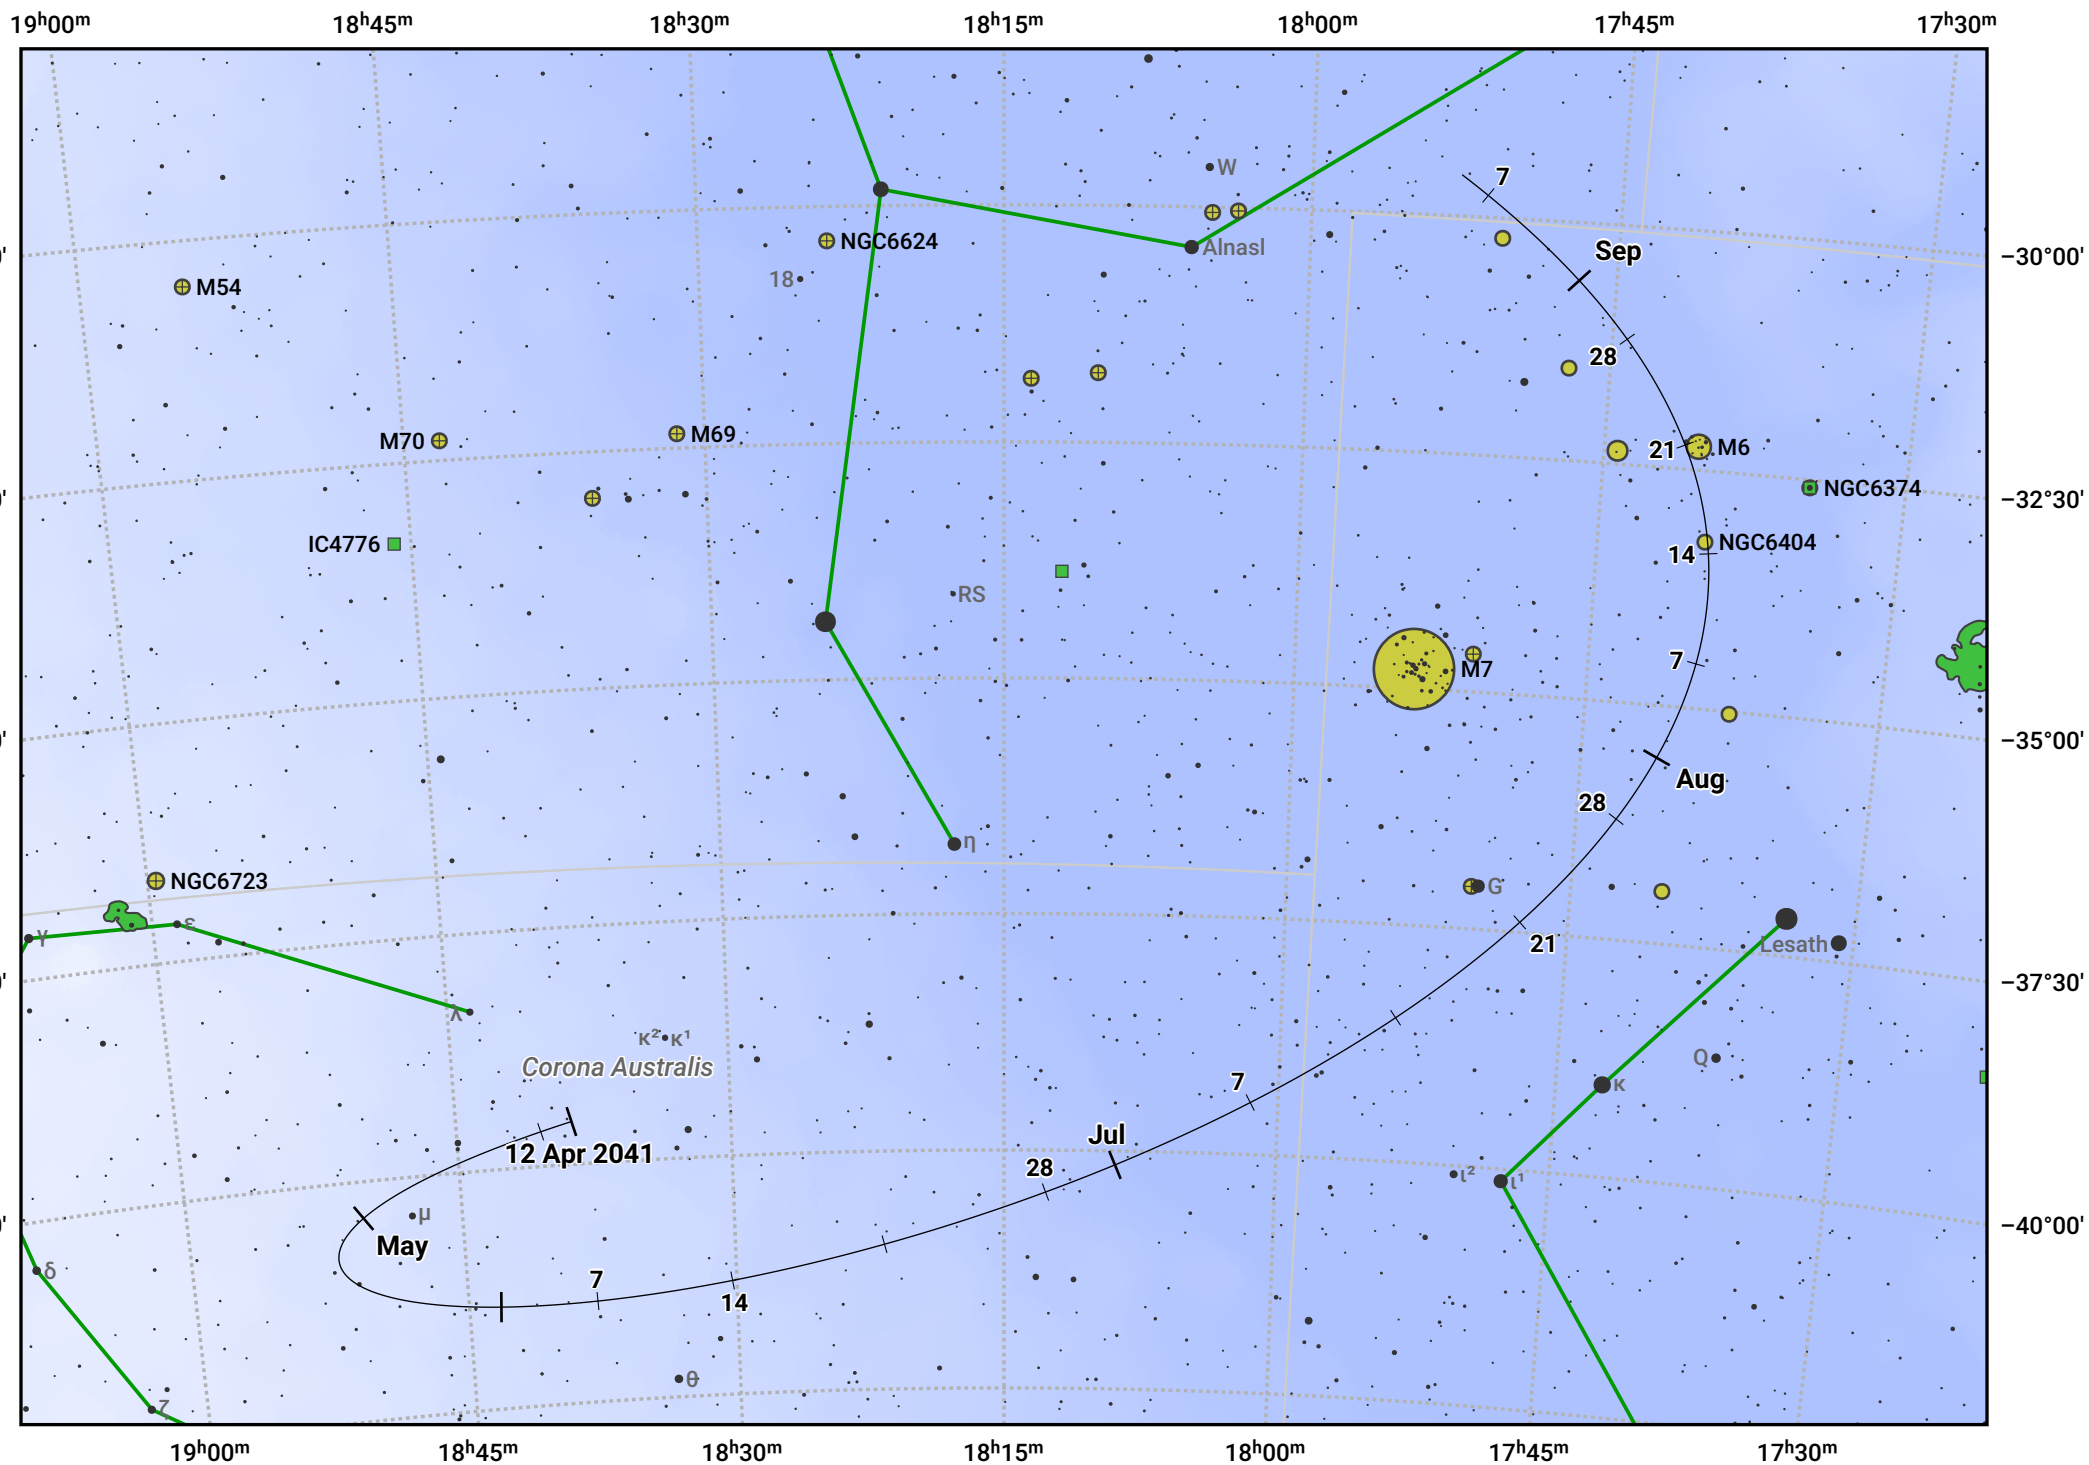

The path of Asteroid 89 Julia around opposition on 26 Jun 2041

© Dominic Ford 2011–2024. Date markers placed at midnight UTC. Downloaded from <https://in-the-sky.org>

Magnitude scale: 9.0 8.0 7.0 6.0 5.0 4.0 3.0 2.0 1.0

— Ecliptic Plane

Galaxy Bright nebula Open cluster Globular cluster

Date	Mag	Phase
2041 May 1	10.8	97%
2041 May 29	10.1	99%
2041 Jun 1	10.1	99%
2041 Jul 1	9.6	100%
2041 Aug 1	10.0	98%
2041 Sep 1	10.5	95%