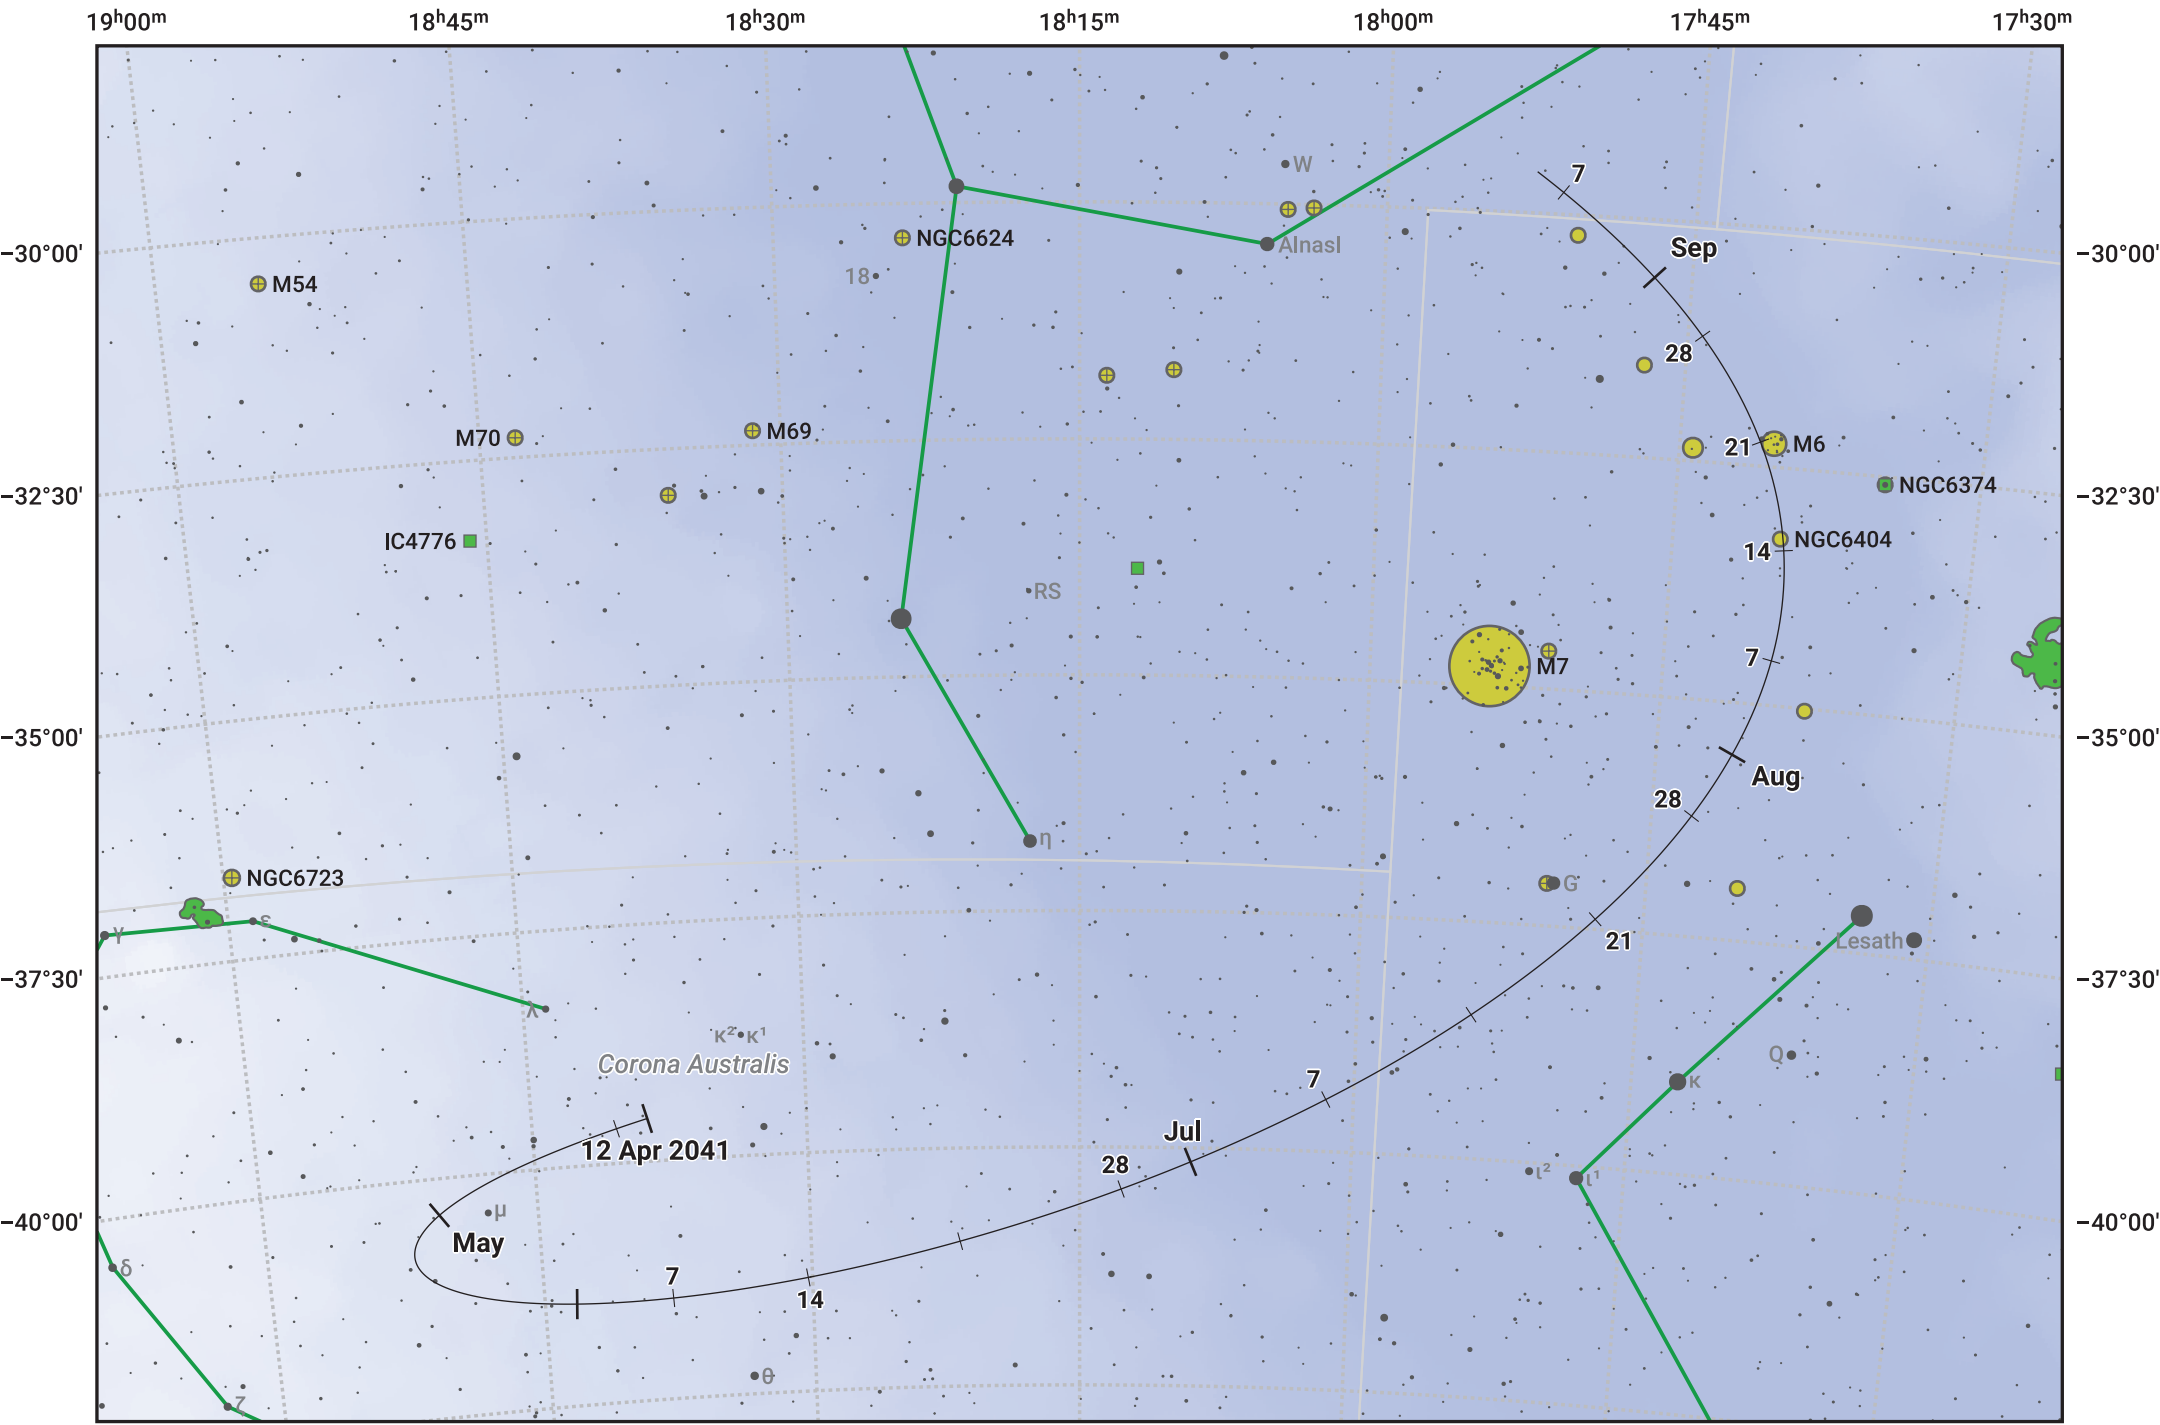

The path of Asteroid 89 Julia around opposition on 26 Jun 2041

© Dominic Ford 2011–2024. Date markers placed at midnight UTC. Downloaded from <https://in-the-sky.org>

Magnitude scale: 9.0 8.0 7.0 6.0 5.0 4.0 3.0 2.0 1.0

— Ecliptic Plane

Galaxy Bright nebula Open cluster Globular cluster

Date	Mag	Phase
2041 May 1	10.8	97%
2041 May 29	10.1	99%
2041 Jun 1	10.1	99%
2041 Jul 1	9.6	100%
2041 Aug 1	10.0	98%
2041 Sep 1	10.5	95%