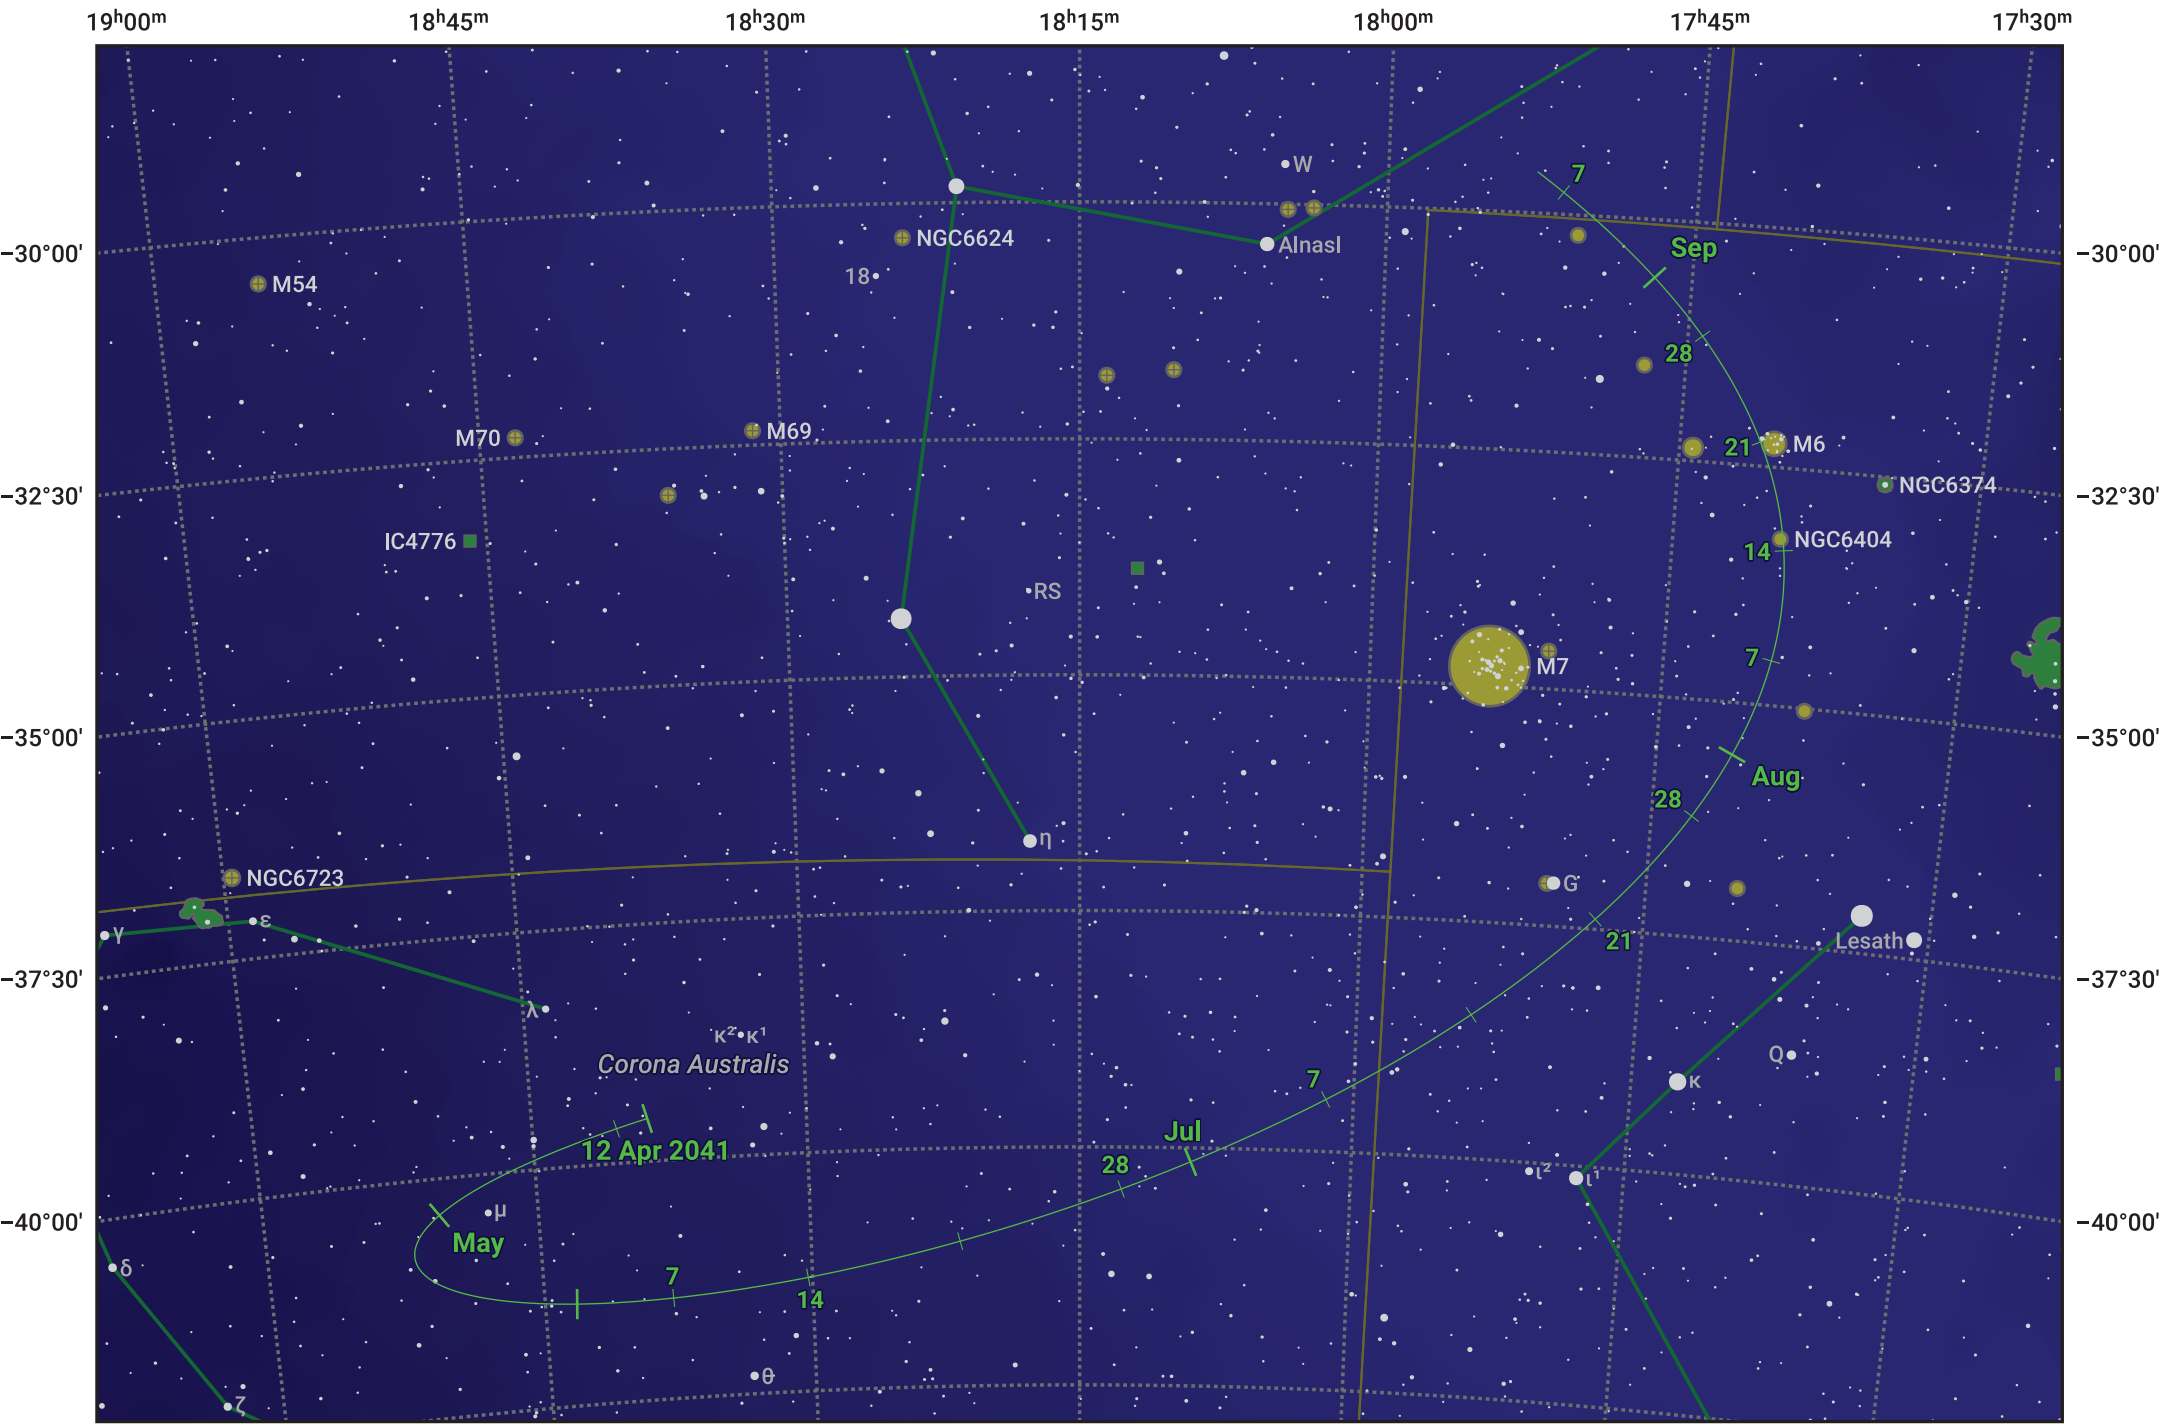

# The path of Asteroid 89 Julia around opposition on 26 Jun 2041

© Dominic Ford 2011–2024. Date markers placed at midnight UTC. Downloaded from <https://in-the-sky.org>

Magnitude scale: 9.0 8.0 7.0 6.0 5.0 4.0 3.0 2.0 1.0

— Ecliptic Plane

Galaxy Bright nebula Open cluster Globular cluster

Date	Mag	Phase
2041 May 1	10.8	97%
2041 May 29	10.1	99%
2041 Jun 1	10.1	99%
2041 Jul 1	9.6	100%
2041 Aug 1	10.0	98%
2041 Sep 1	10.5	95%