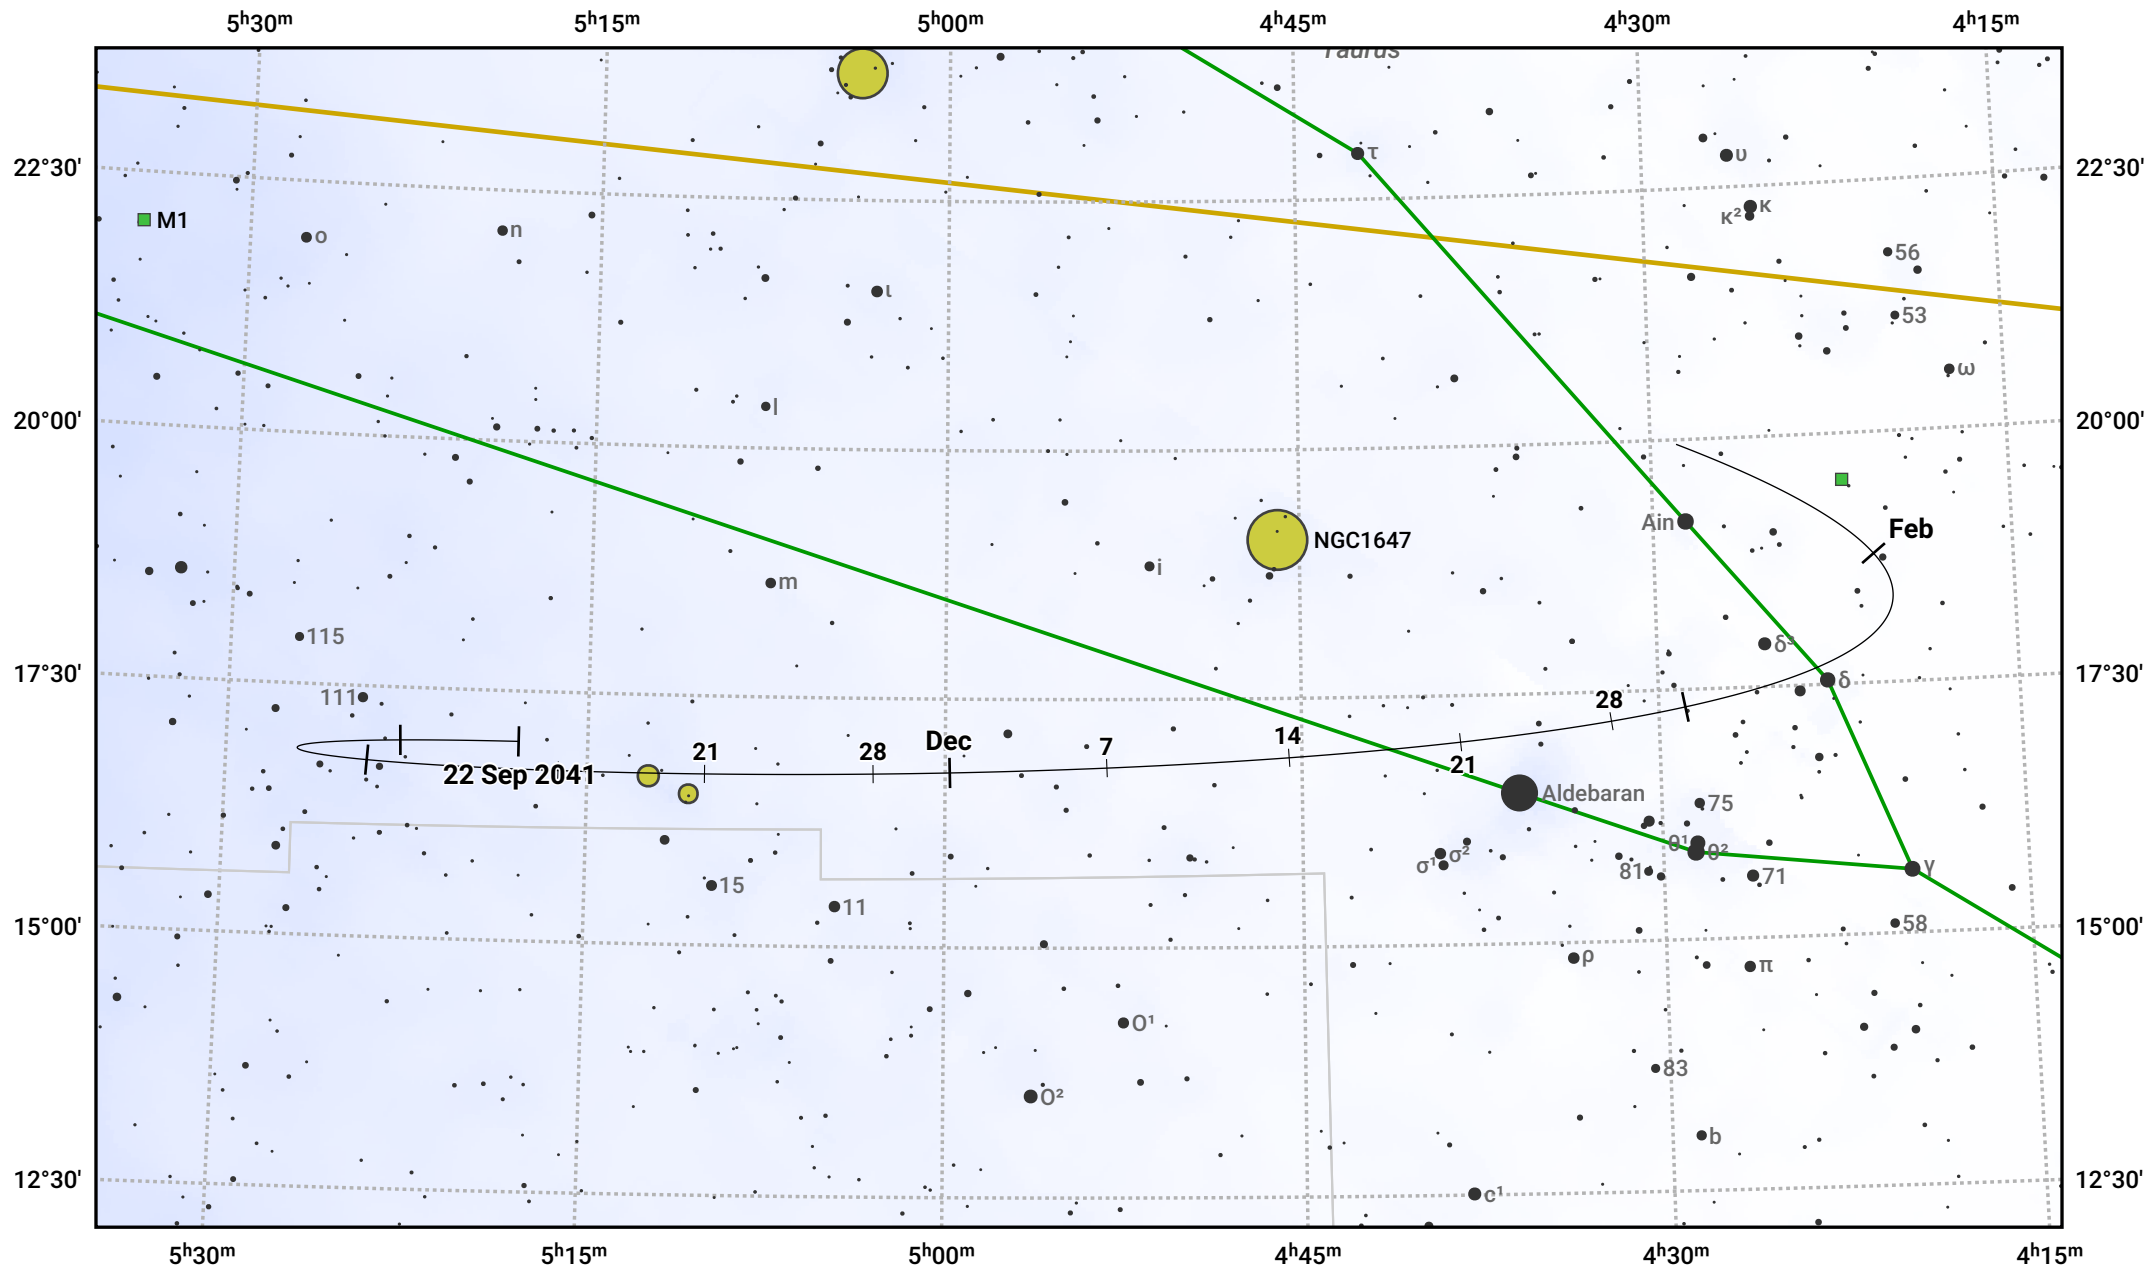

The path of Asteroid 4 Vesta around opposition on 6 Dec 2041

© Dominic Ford 2011–2024. Date markers placed at midnight UTC. Downloaded from <https://in-the-sky.org>

Magnitude scale: 9.0 8.0 7.0 6.0 5.0 4.0 3.0 2.0 1.0 0.0

— Ecliptic Plane

Galaxy Bright nebula Open cluster Globular cluster

Date	Mag
2041 Oct 1	7.9
2041 Nov 1	7.3
2041 Nov 14	7.0
2041 Dec 1	6.6
2042 Jan 1	7.1
2042 Feb 1	7.8
2042 Feb 17	8.0