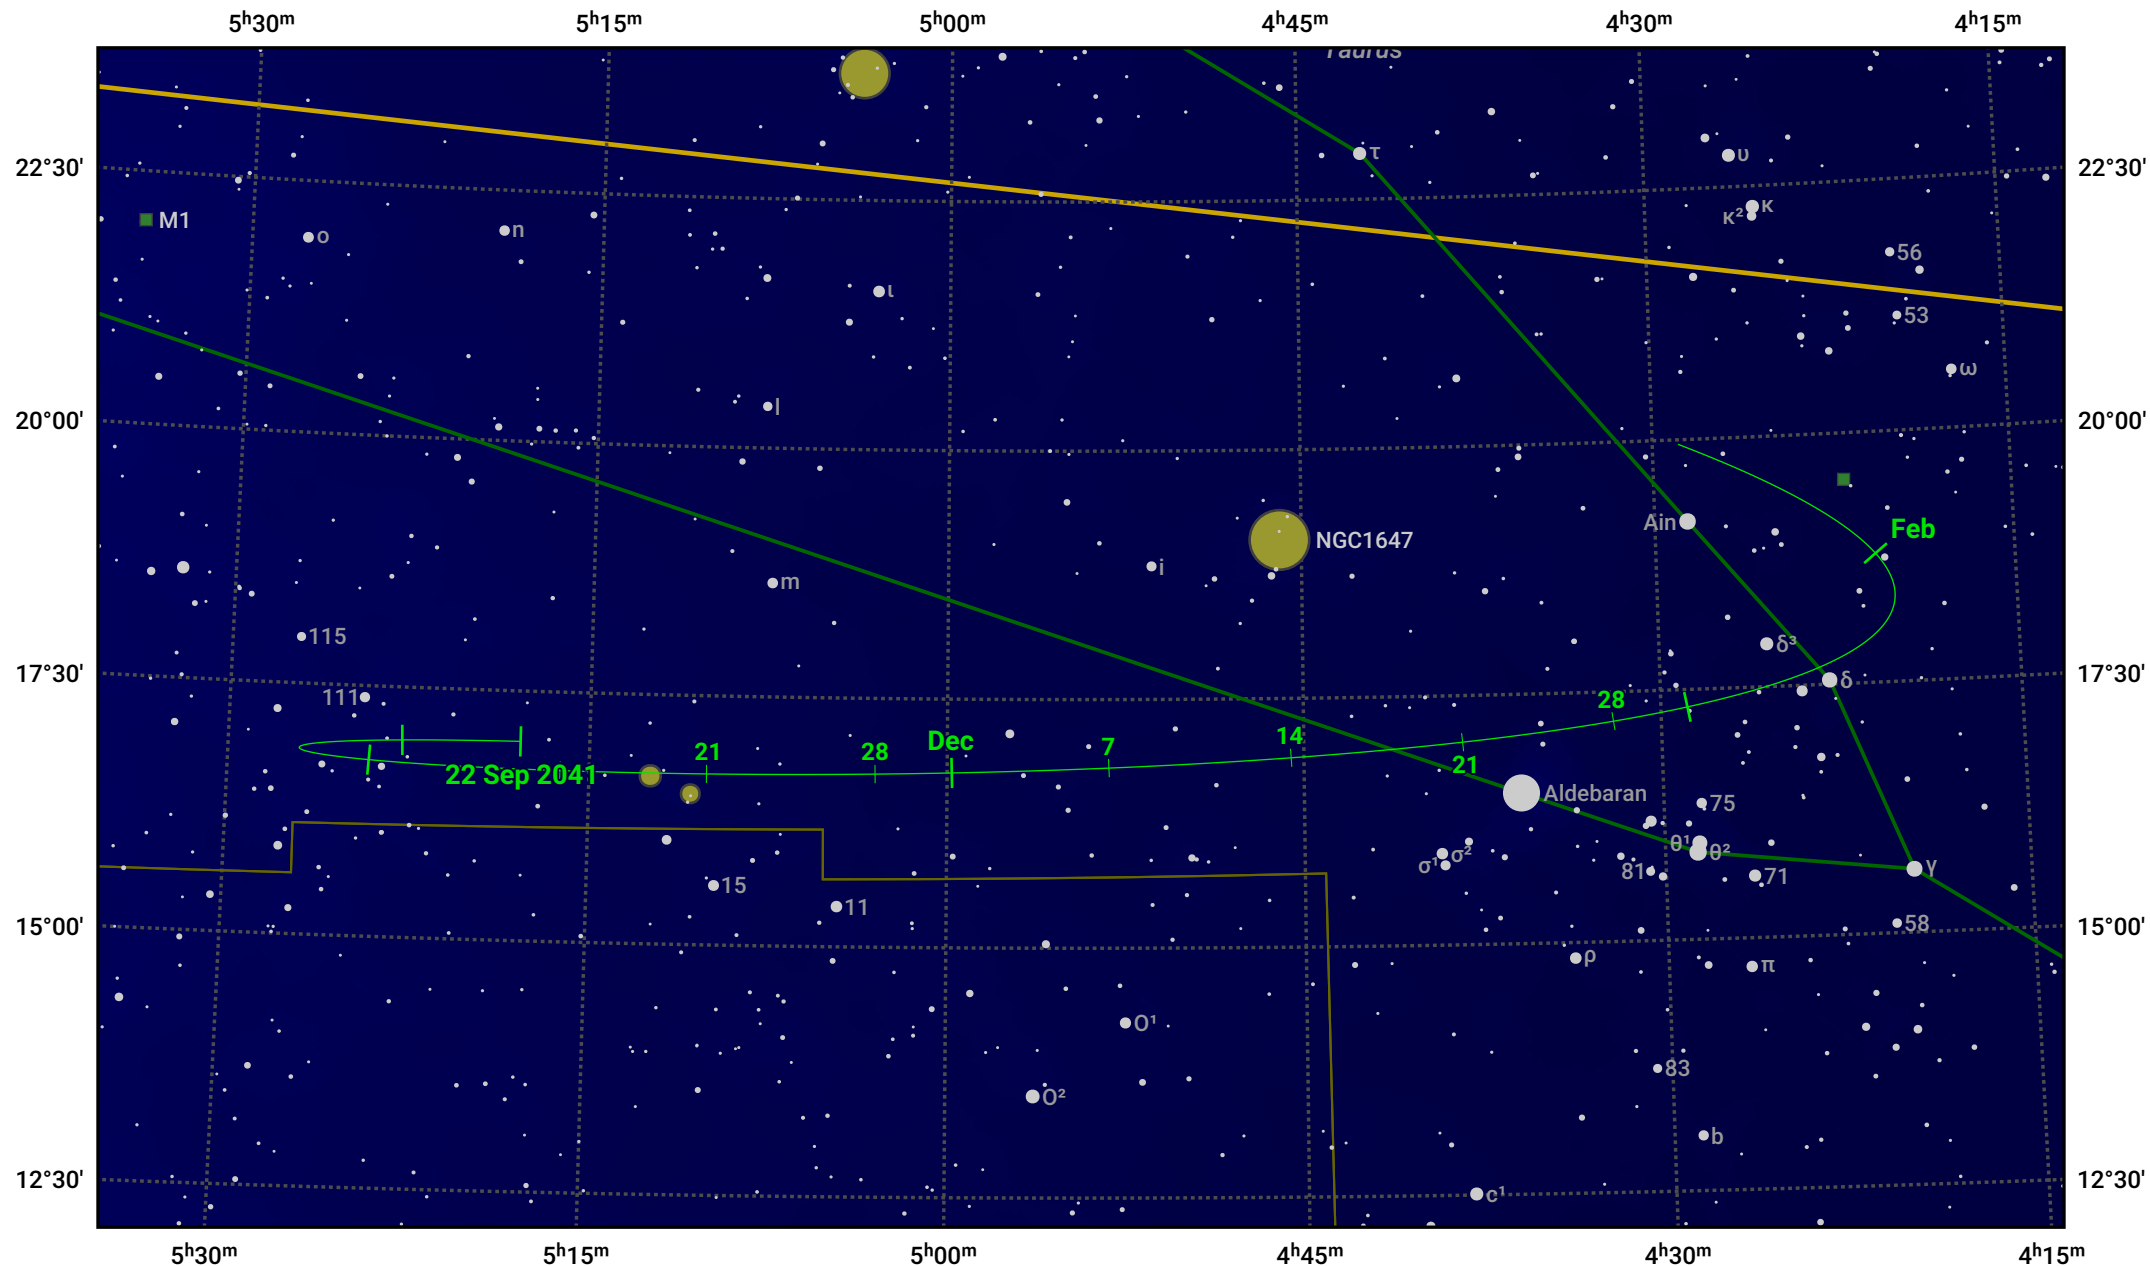

The path of Asteroid 4 Vesta around opposition on 6 Dec 2041

© Dominic Ford 2011–2024. Date markers placed at midnight UTC. Downloaded from <https://in-the-sky.org>

Magnitude scale: 9.0 8.0 7.0 6.0 5.0 4.0 3.0 2.0 1.0 0.0

— Ecliptic Plane

Galaxy Bright nebula Open cluster Globular cluster

Date	Mag
2041 Oct 1	7.9
2041 Nov 1	7.3
2041 Nov 14	7.0
2041 Dec 1	6.6
2042 Jan 1	7.1
2042 Feb 1	7.8
2042 Feb 17	8.0