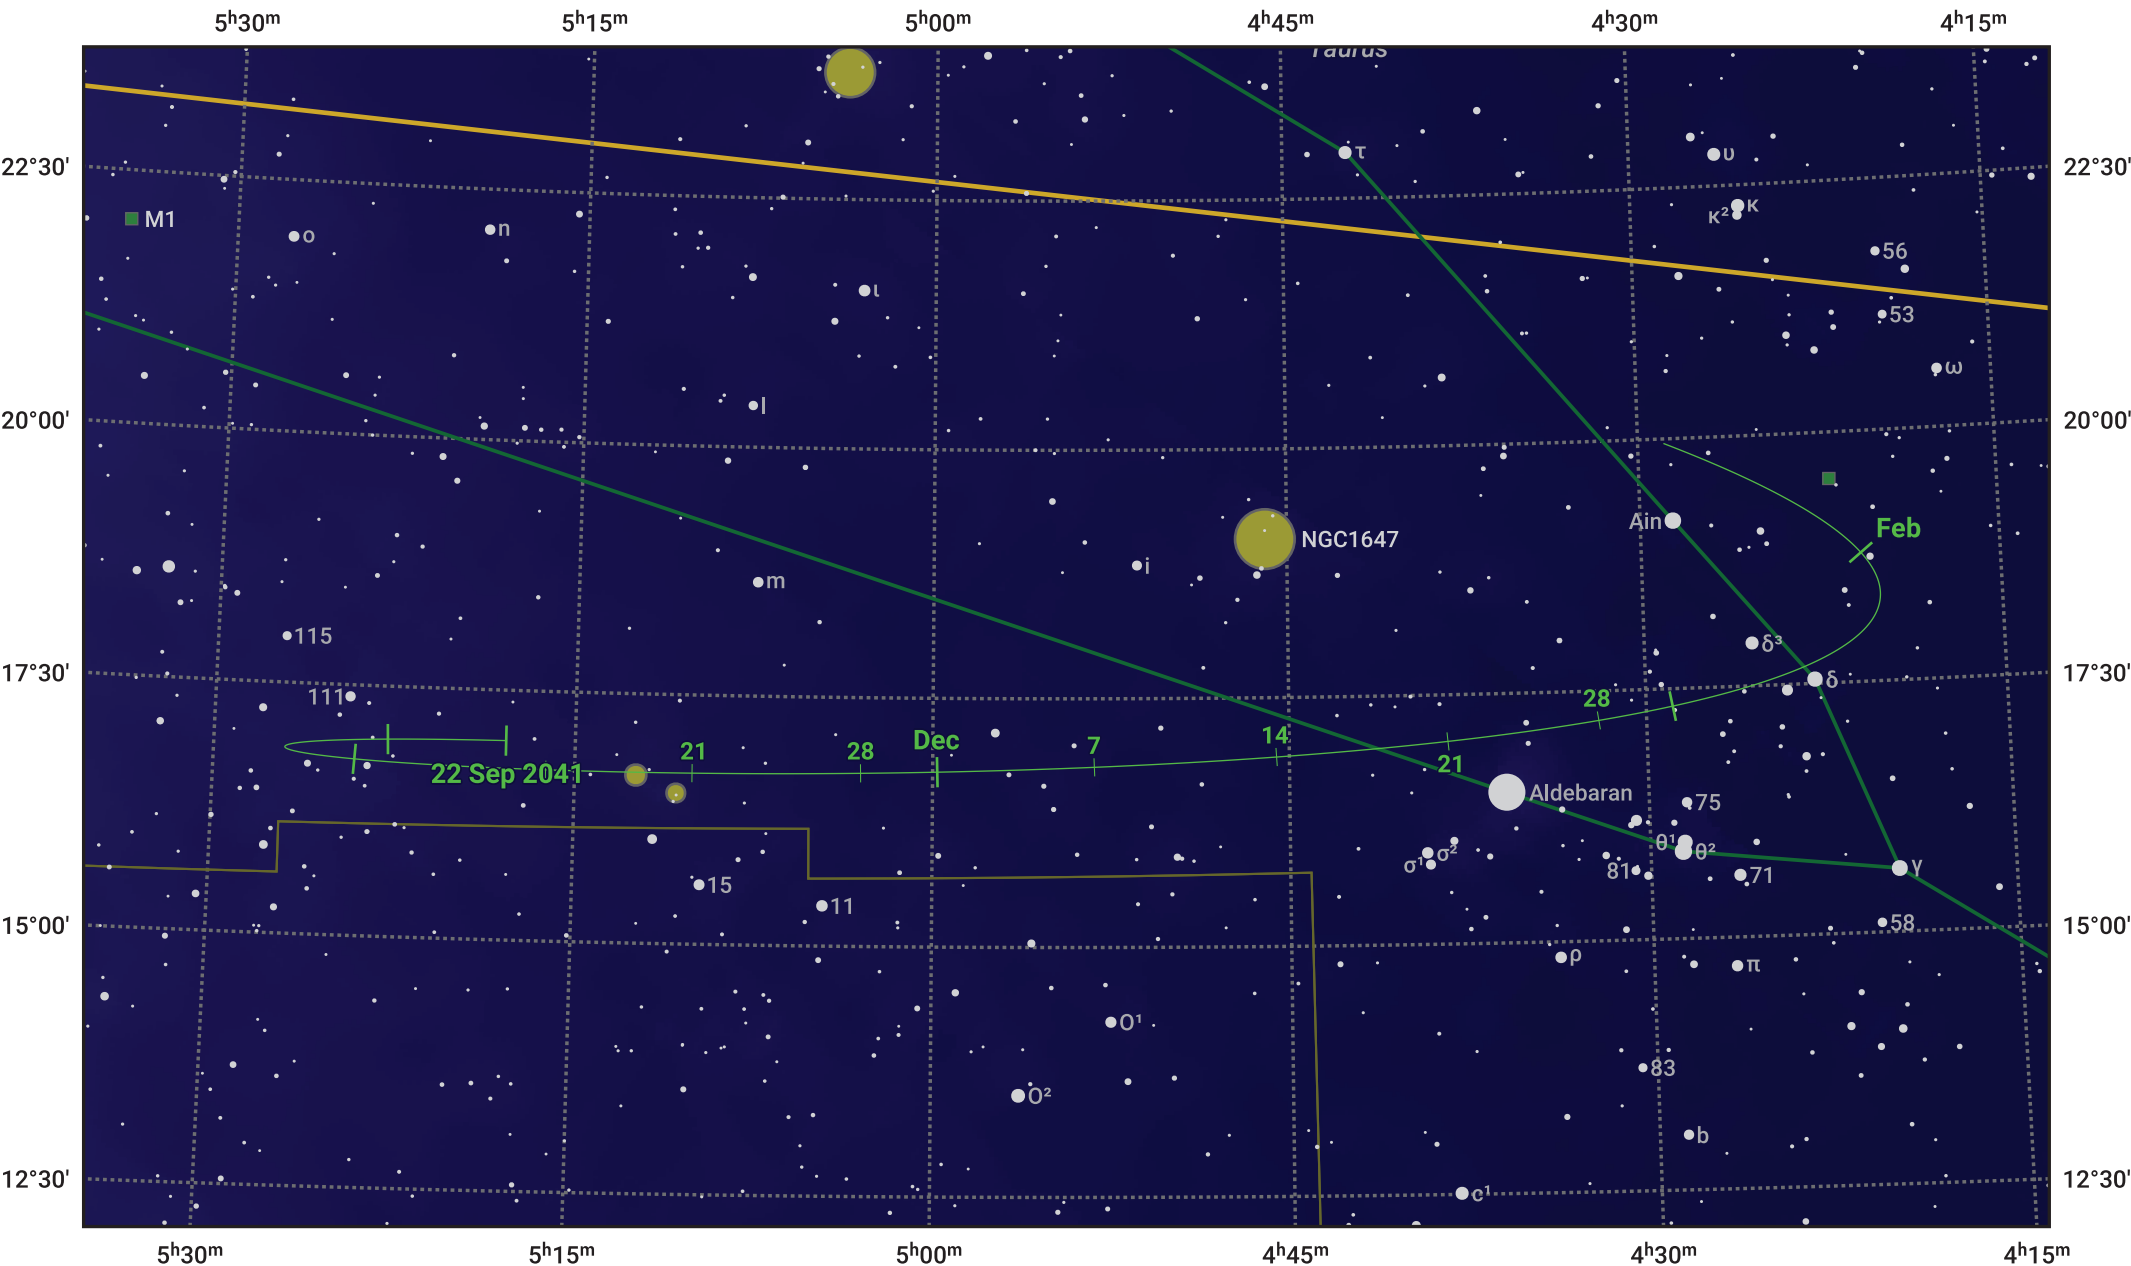

The path of Asteroid 4 Vesta around opposition on 6 Dec 2041

© Dominic Ford 2011–2024. Date markers placed at midnight UTC. Downloaded from <https://in-the-sky.org>

Magnitude scale: 9.0 8.0 7.0 6.0 5.0 4.0 3.0 2.0 1.0 0.0

- Ecliptic Plane
- Galaxy
- Bright nebula
- Open cluster
- ⊕ Globular cluster

Date	Mag
2041 Oct 1	7.9
2041 Nov 1	7.3
2041 Nov 14	7.0
2041 Dec 1	6.6
2042 Jan 1	7.1
2042 Feb 1	7.8
2042 Feb 17	8.0