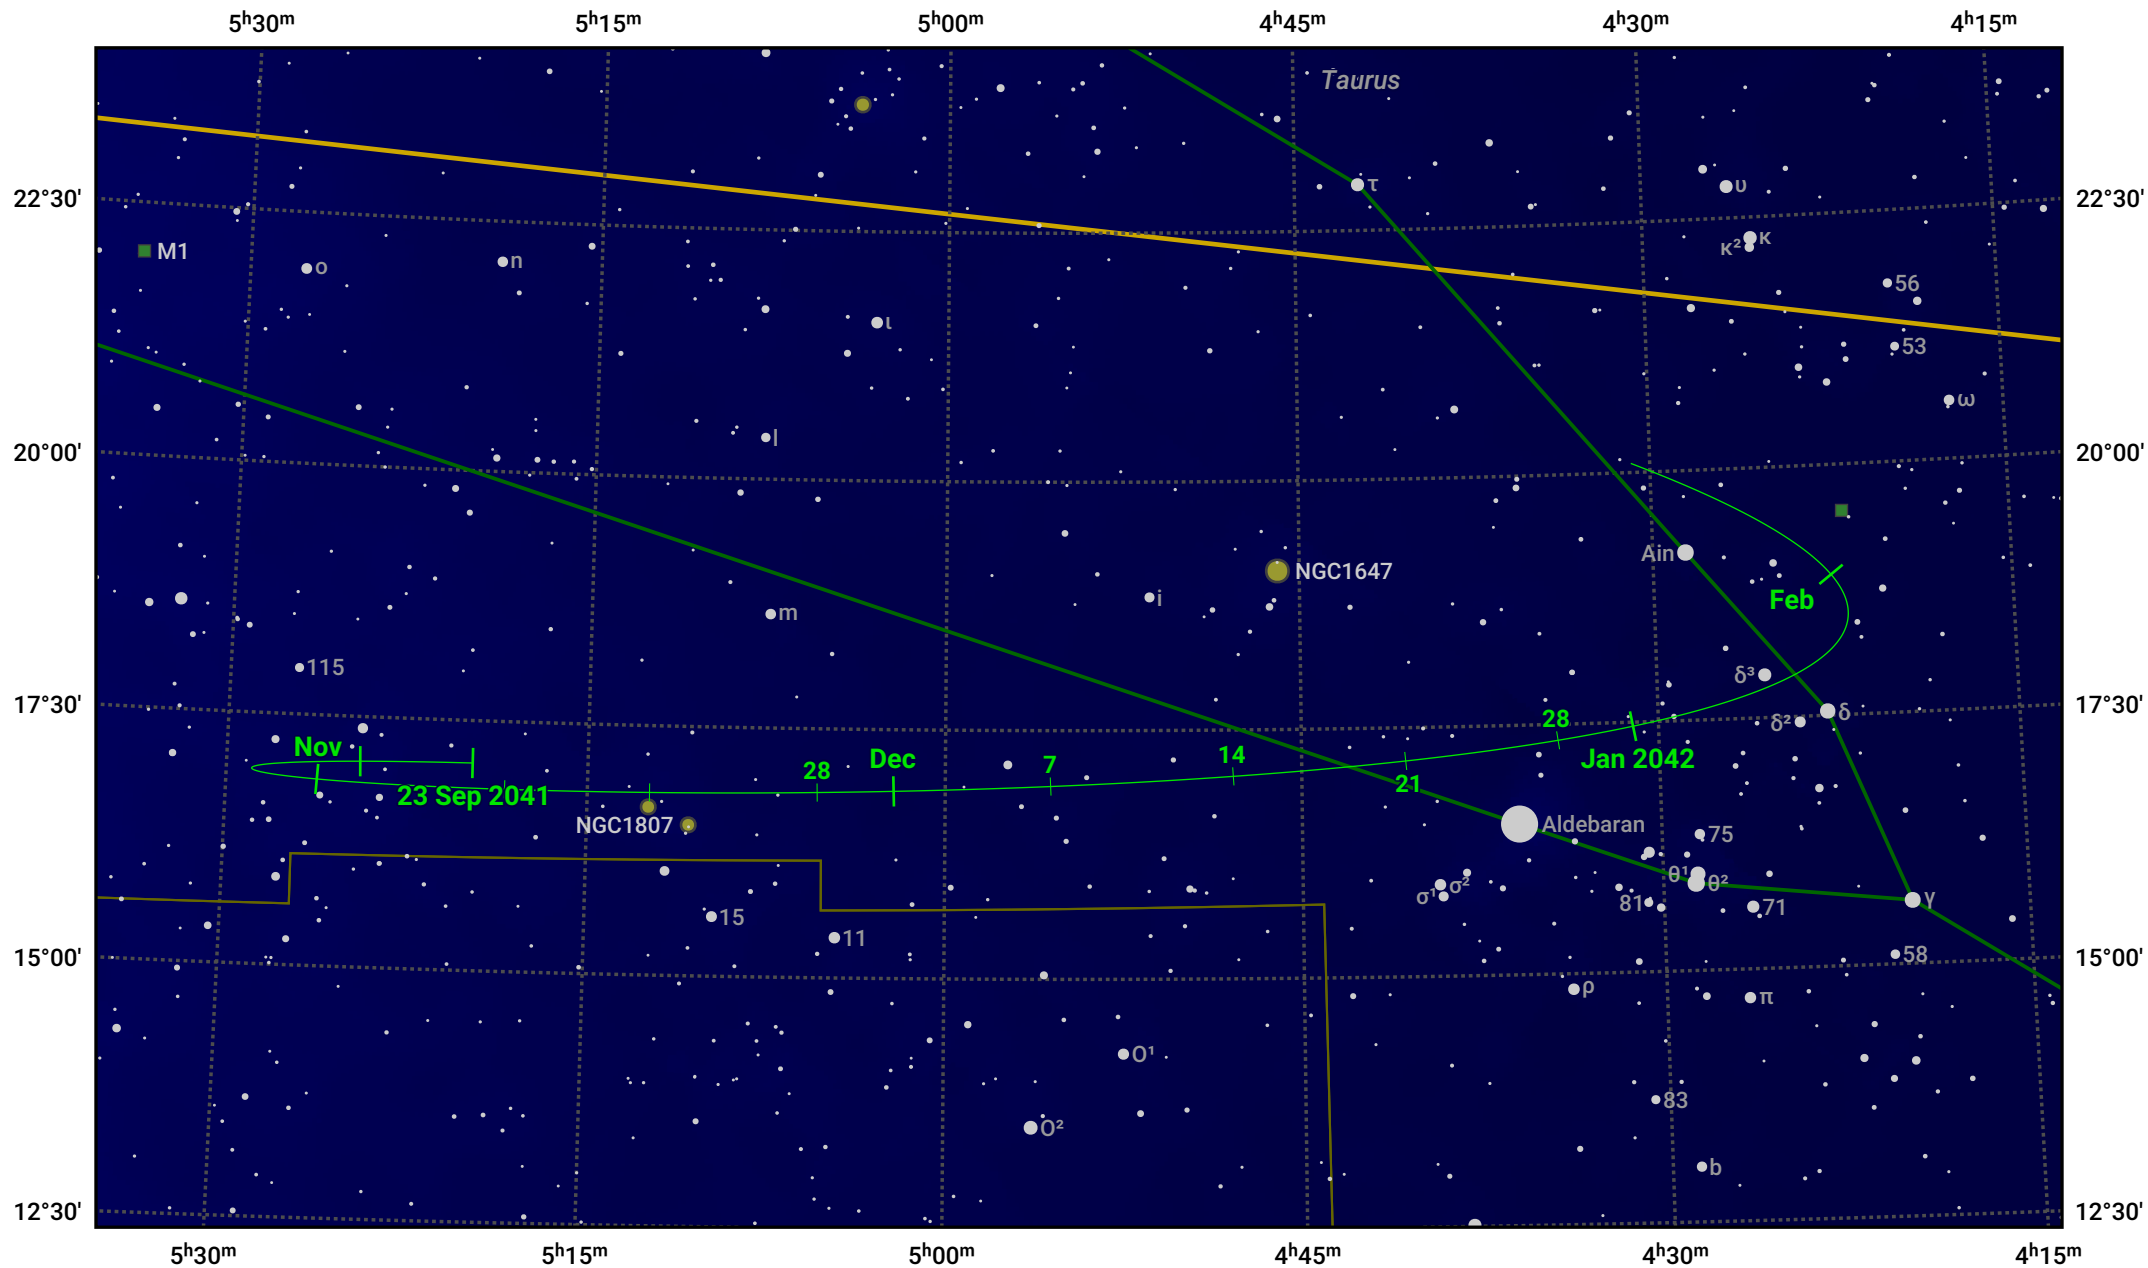

# The path of Asteroid 4 Vesta around opposition on 7 Dec 2041

© Dominic Ford 2011–2024. Date markers placed at midnight UTC. Downloaded from <https://in-the-sky.org>

Magnitude scale: 9.0 8.0 7.0 6.0 5.0 4.0 3.0 2.0 1.0 0.0

— Ecliptic Plane

Galaxy Bright nebula Open cluster Globular cluster

Date	Mag
2041 Oct 1	8.0
2041 Nov 1	7.4
2041 Nov 14	7.1
2041 Dec 1	6.7
2042 Jan 1	7.1
2042 Feb 1	7.8
2042 Feb 19	8.1