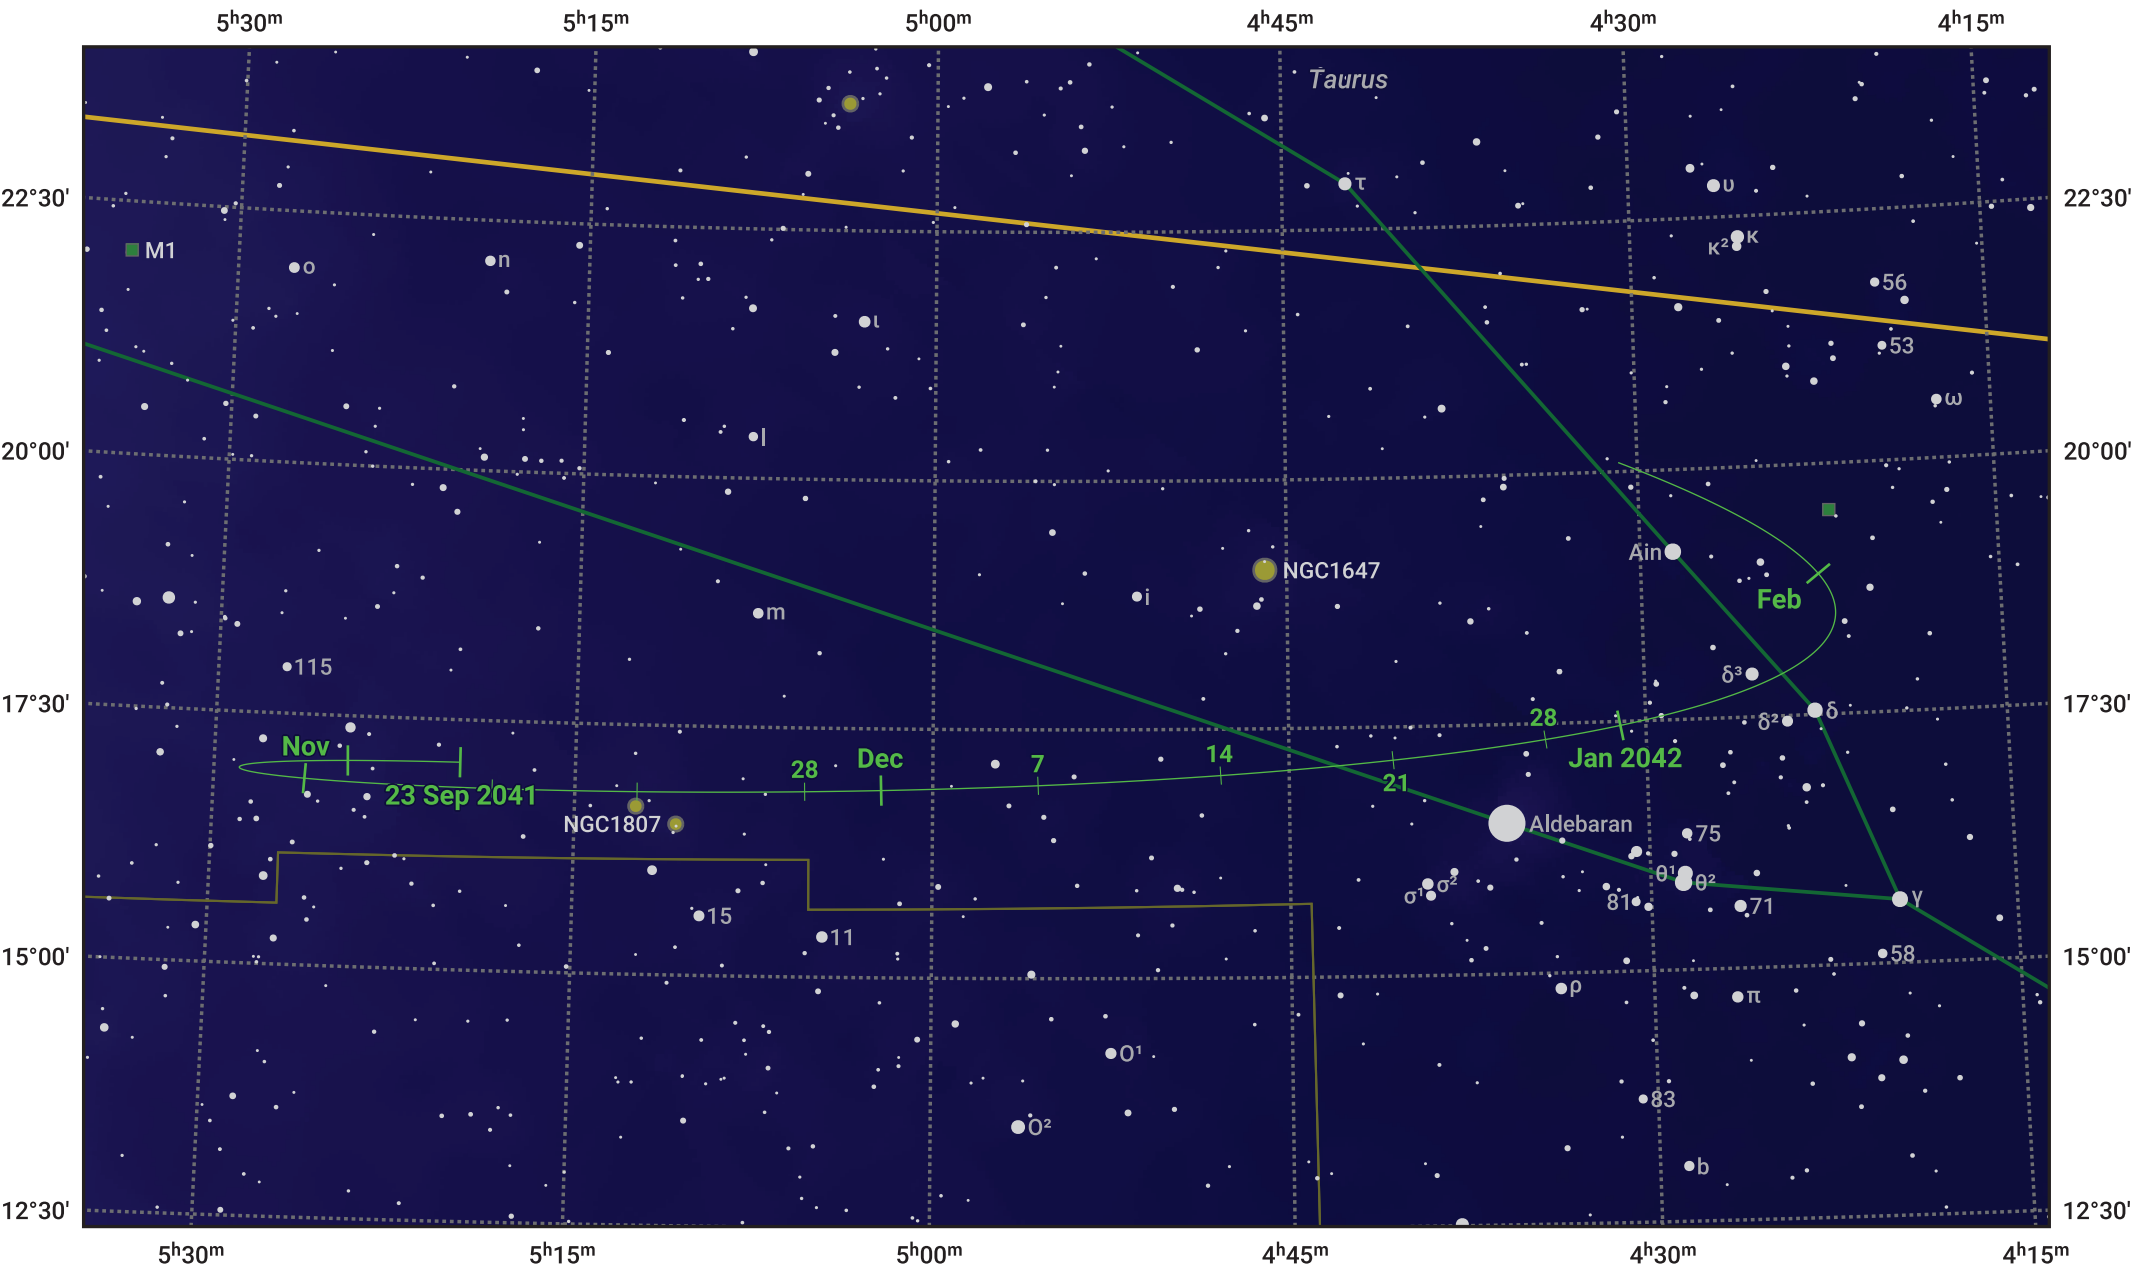

The path of Asteroid 4 Vesta around opposition on 7 Dec 2041

© Dominic Ford 2011–2024. Date markers placed at midnight UTC. Downloaded from <https://in-the-sky.org>

Magnitude scale: 9.0 8.0 7.0 6.0 5.0 4.0 3.0 2.0 1.0 0.0

— Ecliptic Plane

- Galaxy
- Bright nebula
- Open cluster
- ⊕ Globular cluster

Date	Mag
2041 Oct 1	8.0
2041 Nov 1	7.4
2041 Nov 14	7.1
2041 Dec 1	6.7
2042 Jan 1	7.1
2042 Feb 1	7.8
2042 Feb 19	8.1