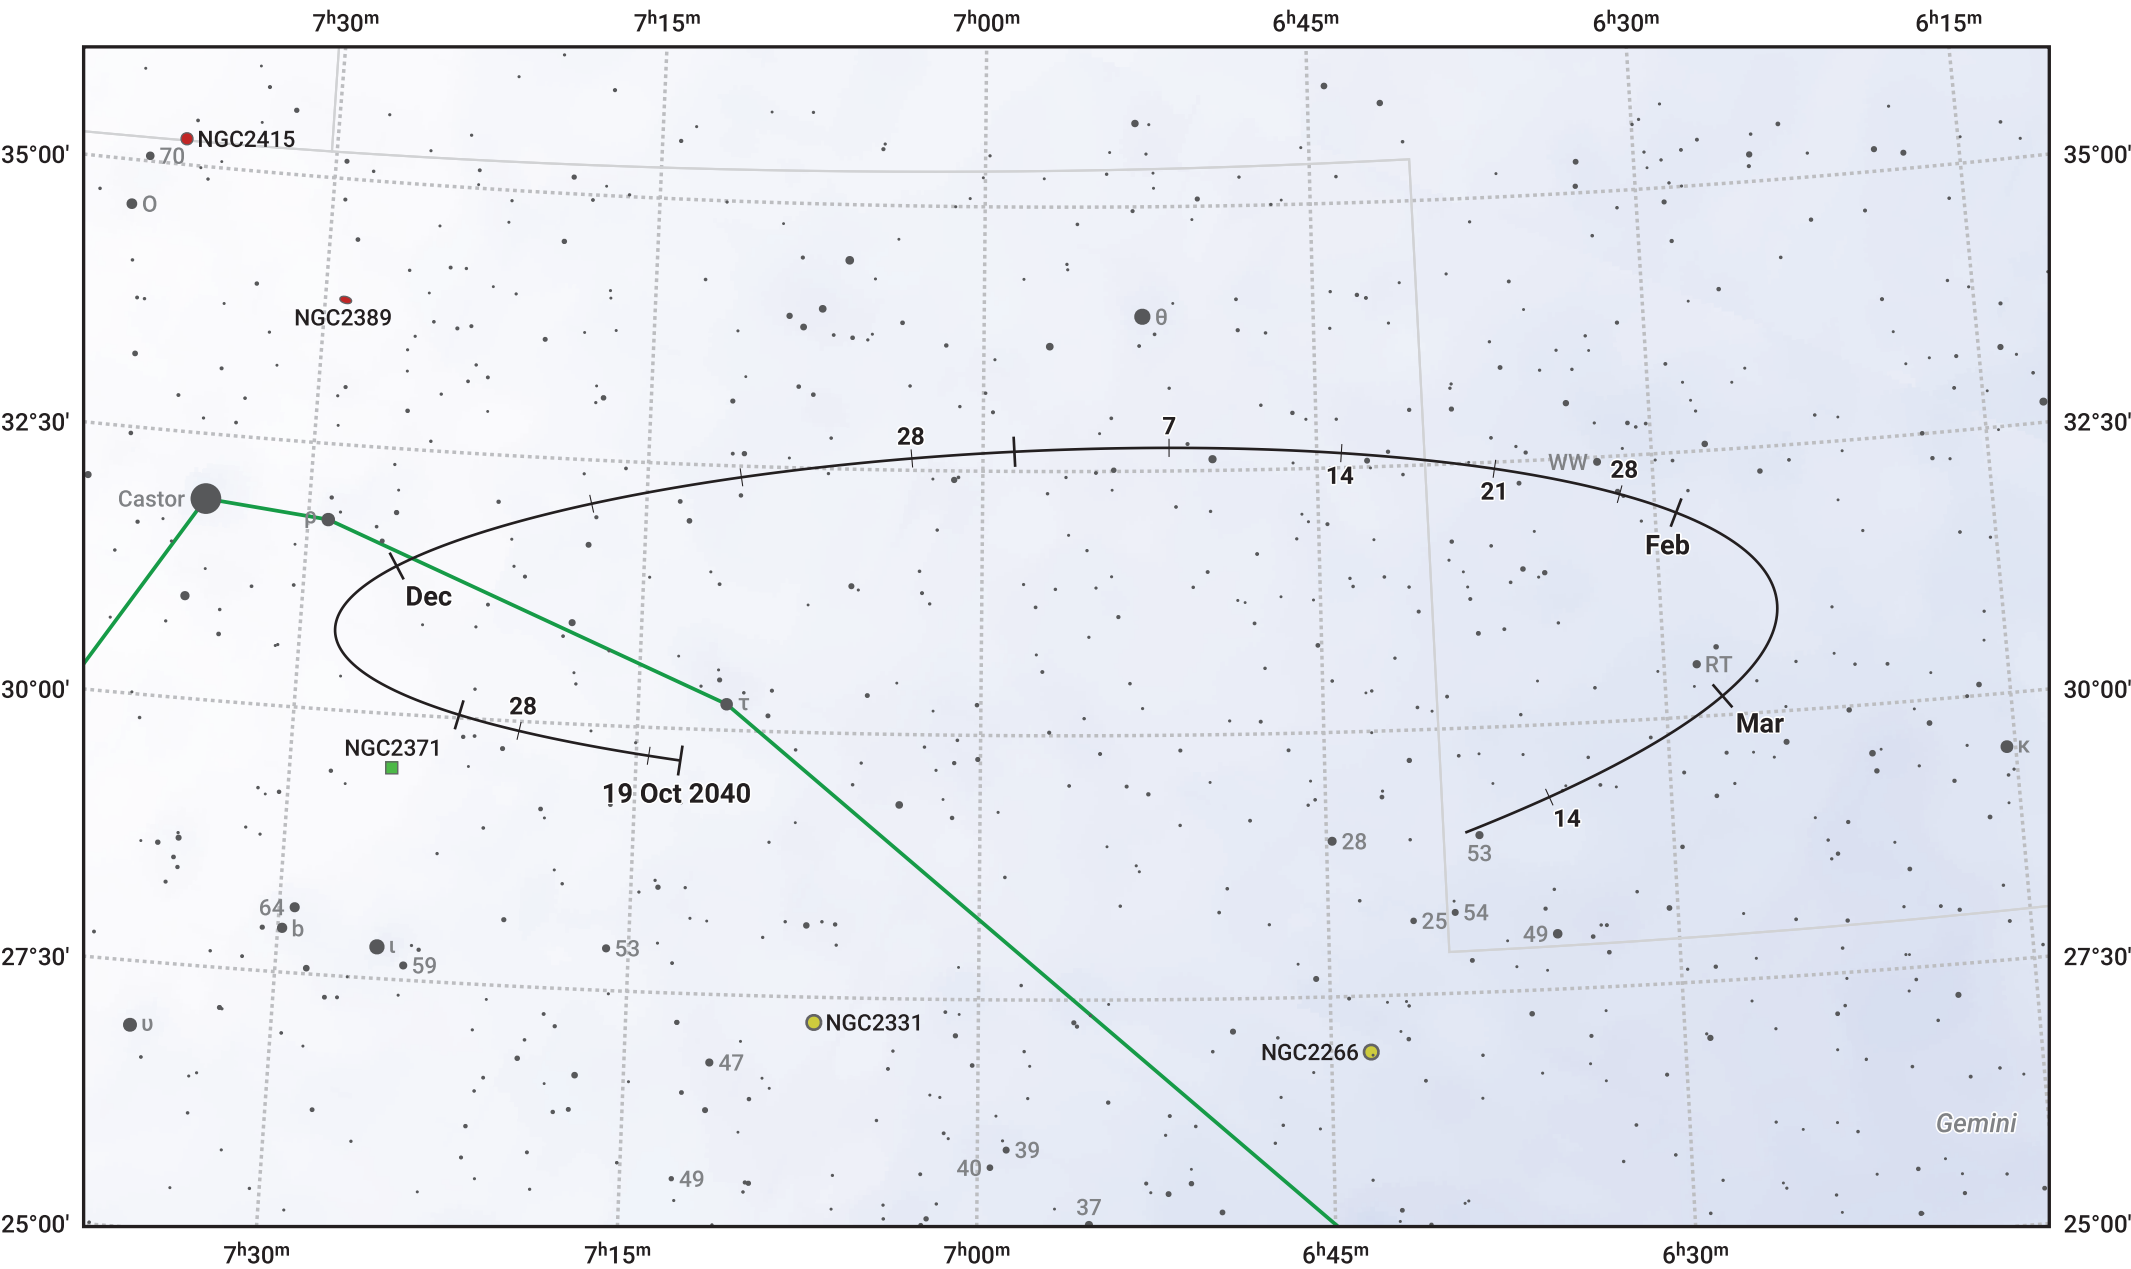

# The path of Asteroid 29 Amphitrite around opposition on 2 Jan 2041

© Dominic Ford 2011–2024. Date markers placed at midnight UTC. Downloaded from <https://in-the-sky.org>

Magnitude scale: 9.0 8.0 7.0 6.0 5.0 4.0 3.0 2.0 1.0

— Ecliptic Plane

- Galaxy
- Bright nebula
- Open cluster
- ⊕ Globular cluster

Date	Mag	Phase
2040 Nov 1	10.3	96%
2040 Dec 1	9.7	98%
2040 Dec 10	9.5	99%
2041 Jan 1	9.1	100%
2041 Feb 1	9.7	98%
2041 Mar 1	10.3	97%
2041 Mar 10	10.5	96%