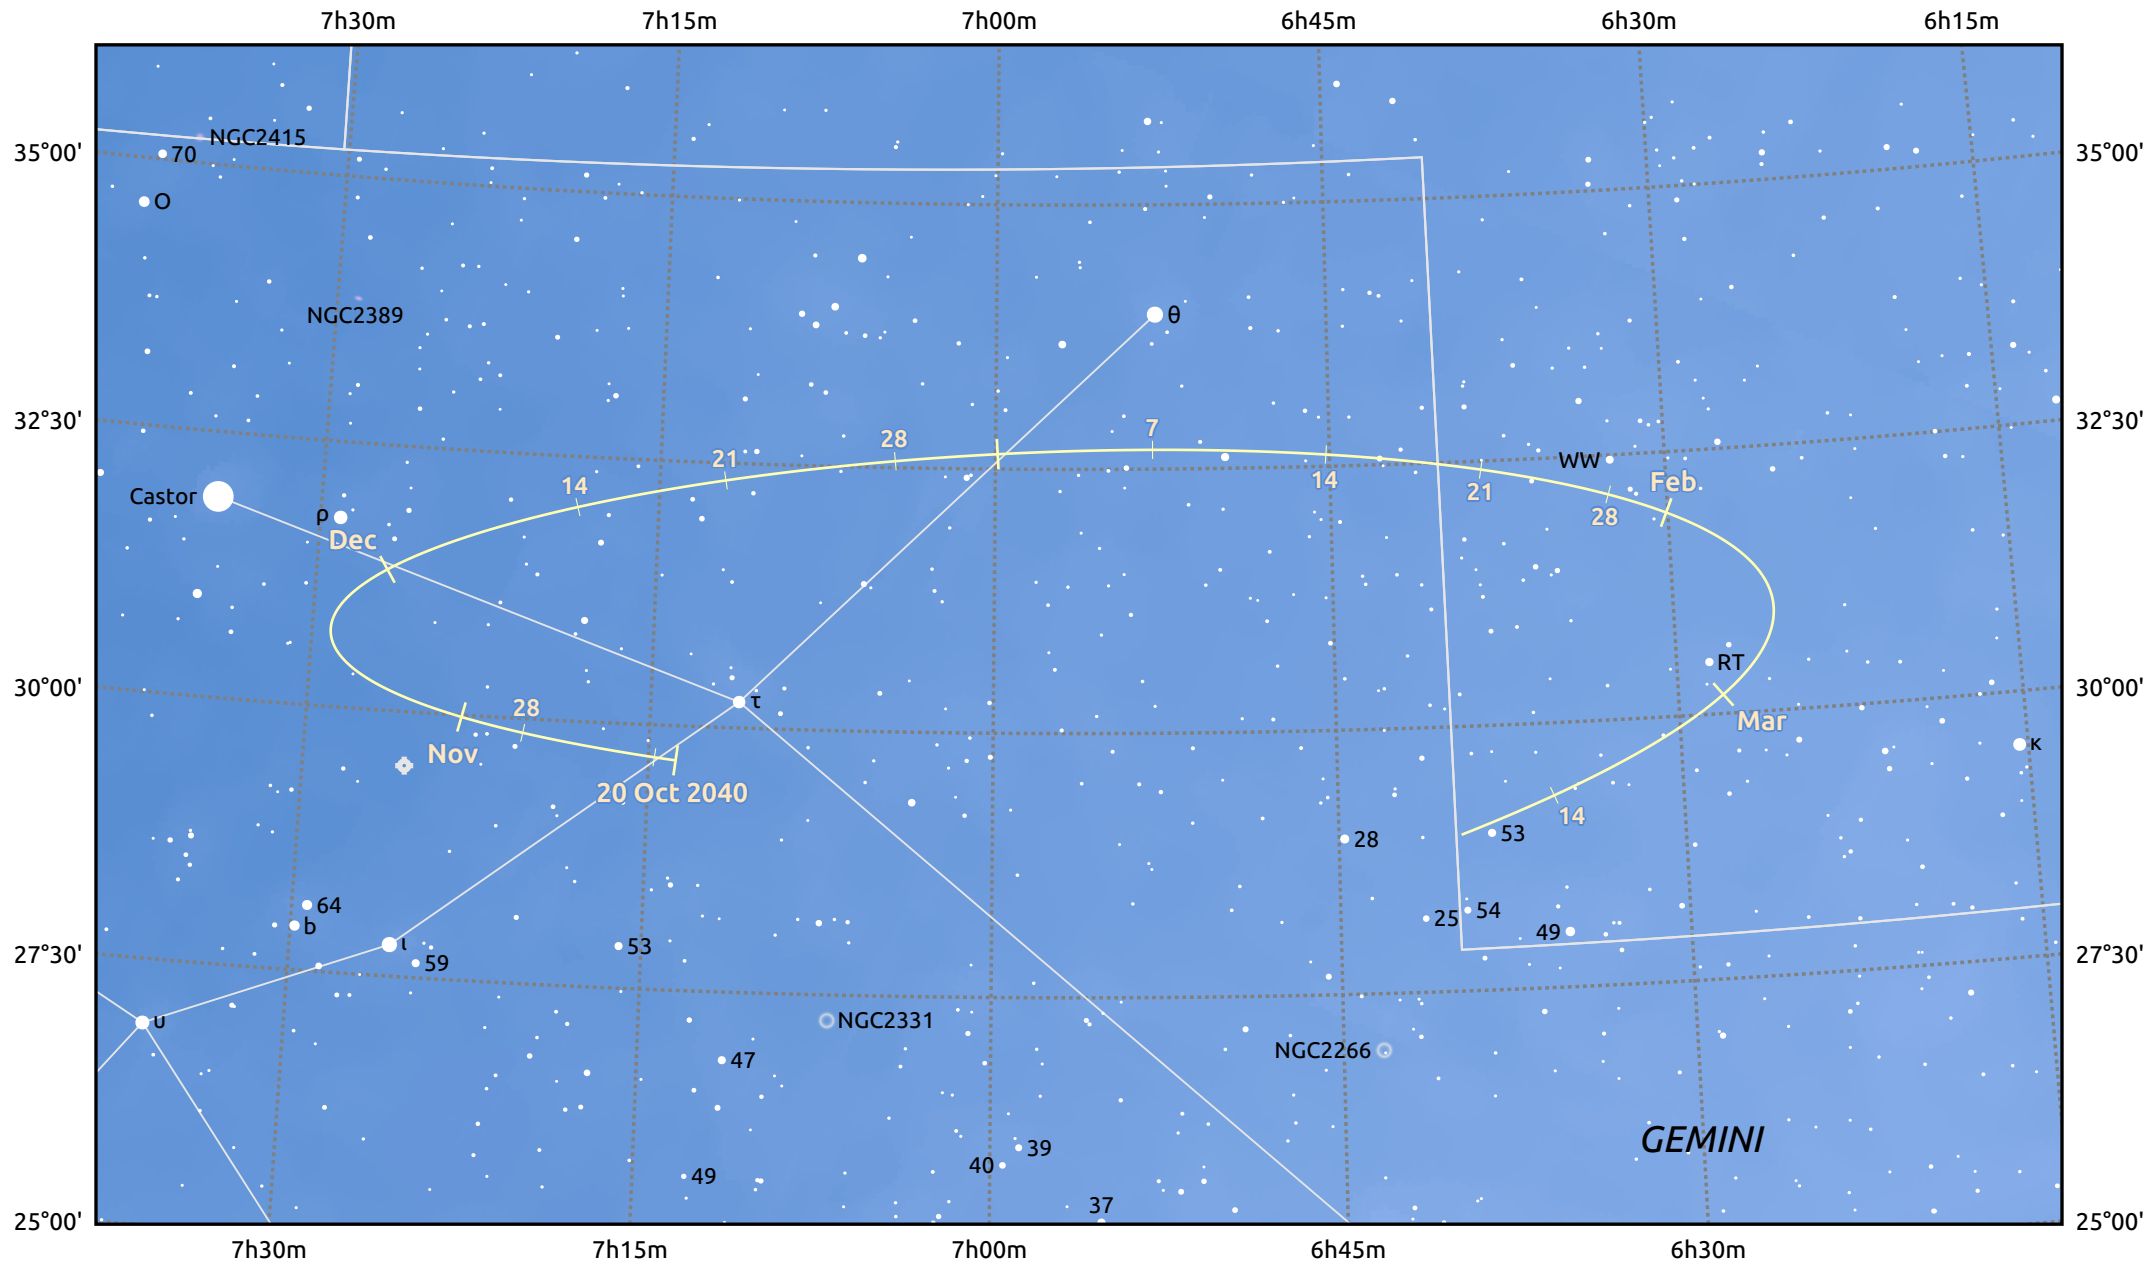

The path of Asteroid 29 Amphitrite around opposition on 3 Jan 2041

© Dominic Ford 2011–2025. Date markers placed at midnight UTC. Downloaded from <https://in-the-sky.org>

Magnitude scale: 9.0 8.0 7.0 6.0 5.0 4.0 3.0 2.0 1.0

Ecliptic Plane

Galaxy Bright nebula Open cluster Globular cluster Planetary nebula

Date	Mag	Phase
2040 Nov 1	10.3	96%
2040 Dec 1	9.7	98%
2040 Dec 11	9.5	99%
2041 Jan 1	9.1	100%
2041 Feb 1	9.7	99%
2041 Mar 1	10.3	97%
2041 Mar 10	10.5	96%