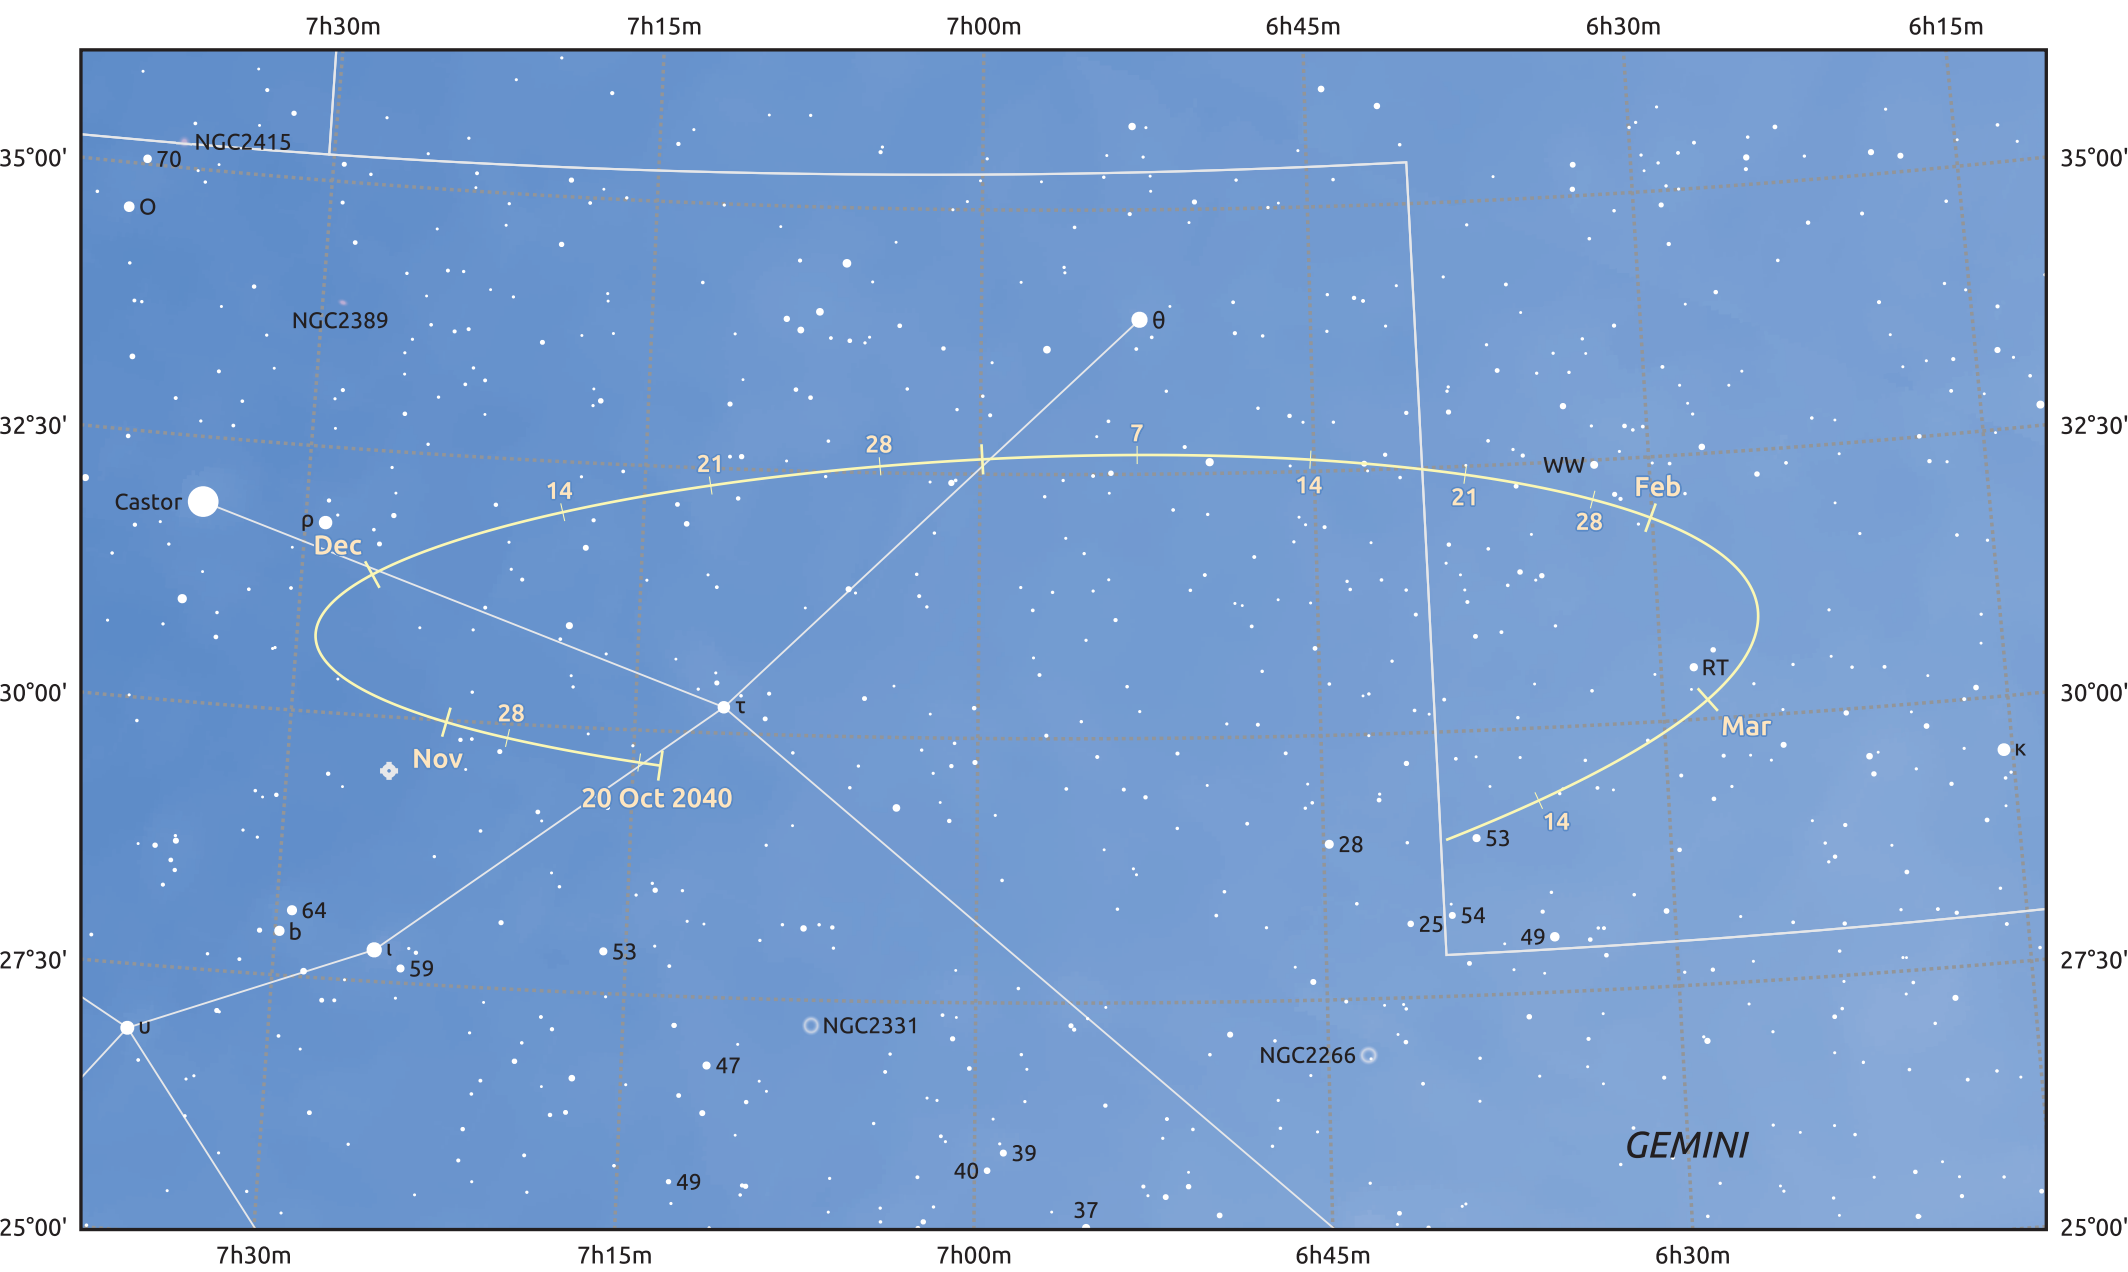

The path of Asteroid 29 Amphitrite around opposition on 3 Jan 2041

© Dominic Ford 2011–2025. Date markers placed at midnight UTC. Downloaded from <https://in-the-sky.org>

Magnitude scale: 9.0 8.0 7.0 6.0 5.0 4.0 3.0 2.0 1.0

Ecliptic Plane

Galaxy Bright nebula Open cluster Globular cluster Planetary nebula

Date	Mag	Phase
2040 Nov 1	10.3	96%
2040 Dec 1	9.7	98%
2040 Dec 11	9.5	99%
2041 Jan 1	9.1	100%
2041 Feb 1	9.7	99%
2041 Mar 1	10.3	97%
2041 Mar 10	10.5	96%