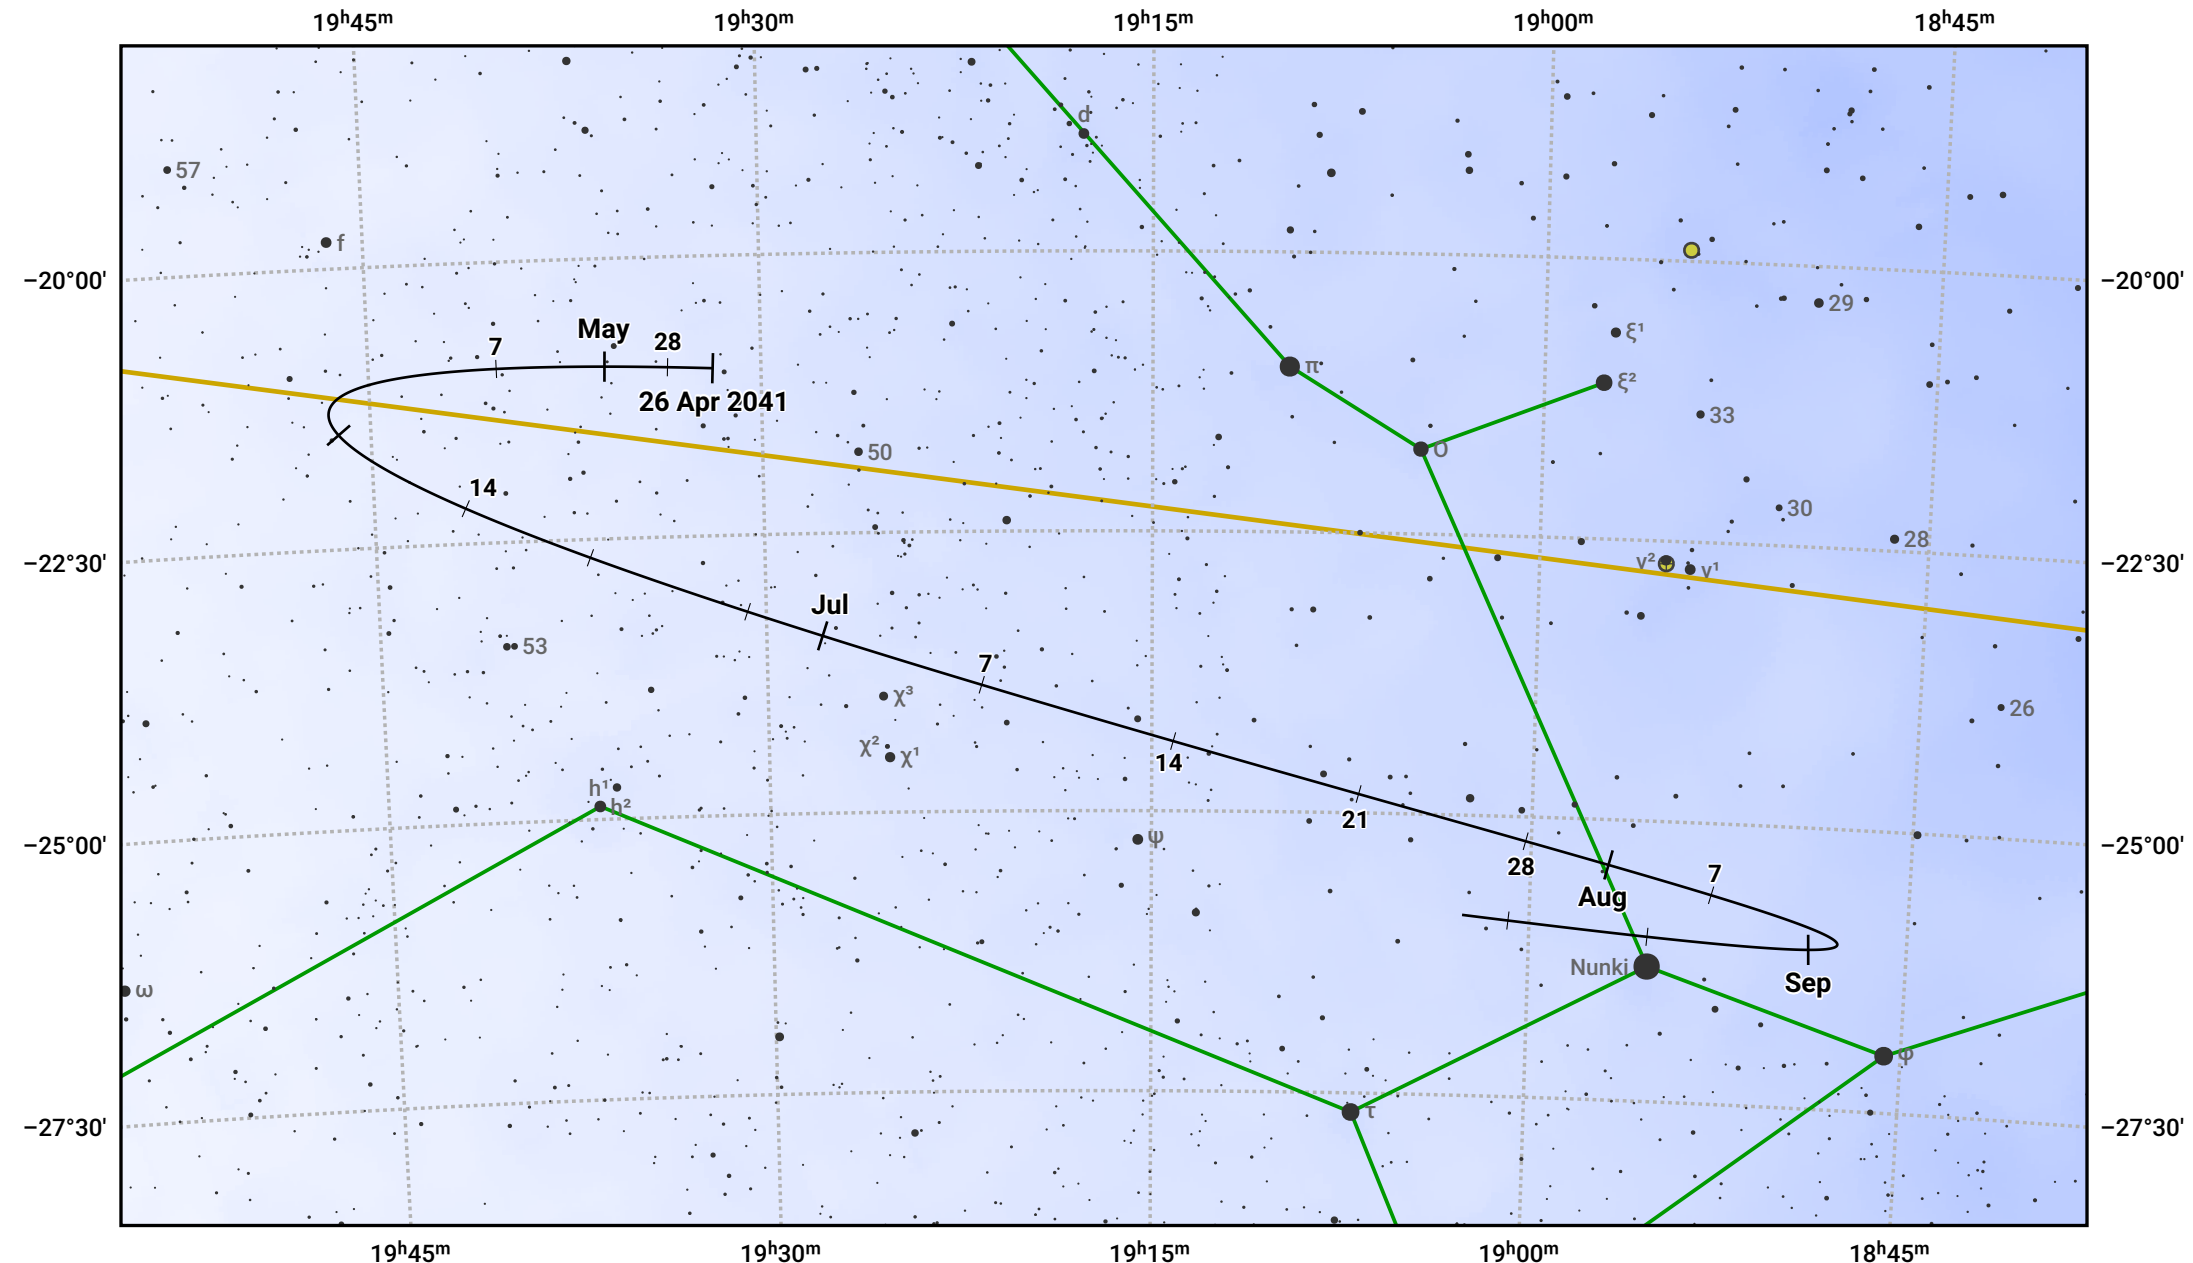

The path of Asteroid 40 Harmonia around opposition on 10 Jul 2041

© Dominic Ford 2011–2024. Date markers placed at midnight UTC. Downloaded from <https://in-the-sky.org>

Magnitude scale: 10.0 9.0 8.0 7.0 6.0 5.0 4.0 3.0 2.0

— Ecliptic Plane

Galaxy Bright nebula Open cluster Globular cluster

Date	Mag	Phase
2041 May 1	10.7	95%
2041 Jun 1	10.0	97%
2041 Jun 10	9.8	98%
2041 Jul 1	9.2	100%
2041 Aug 1	9.5	99%
2041 Sep 1	10.2	96%