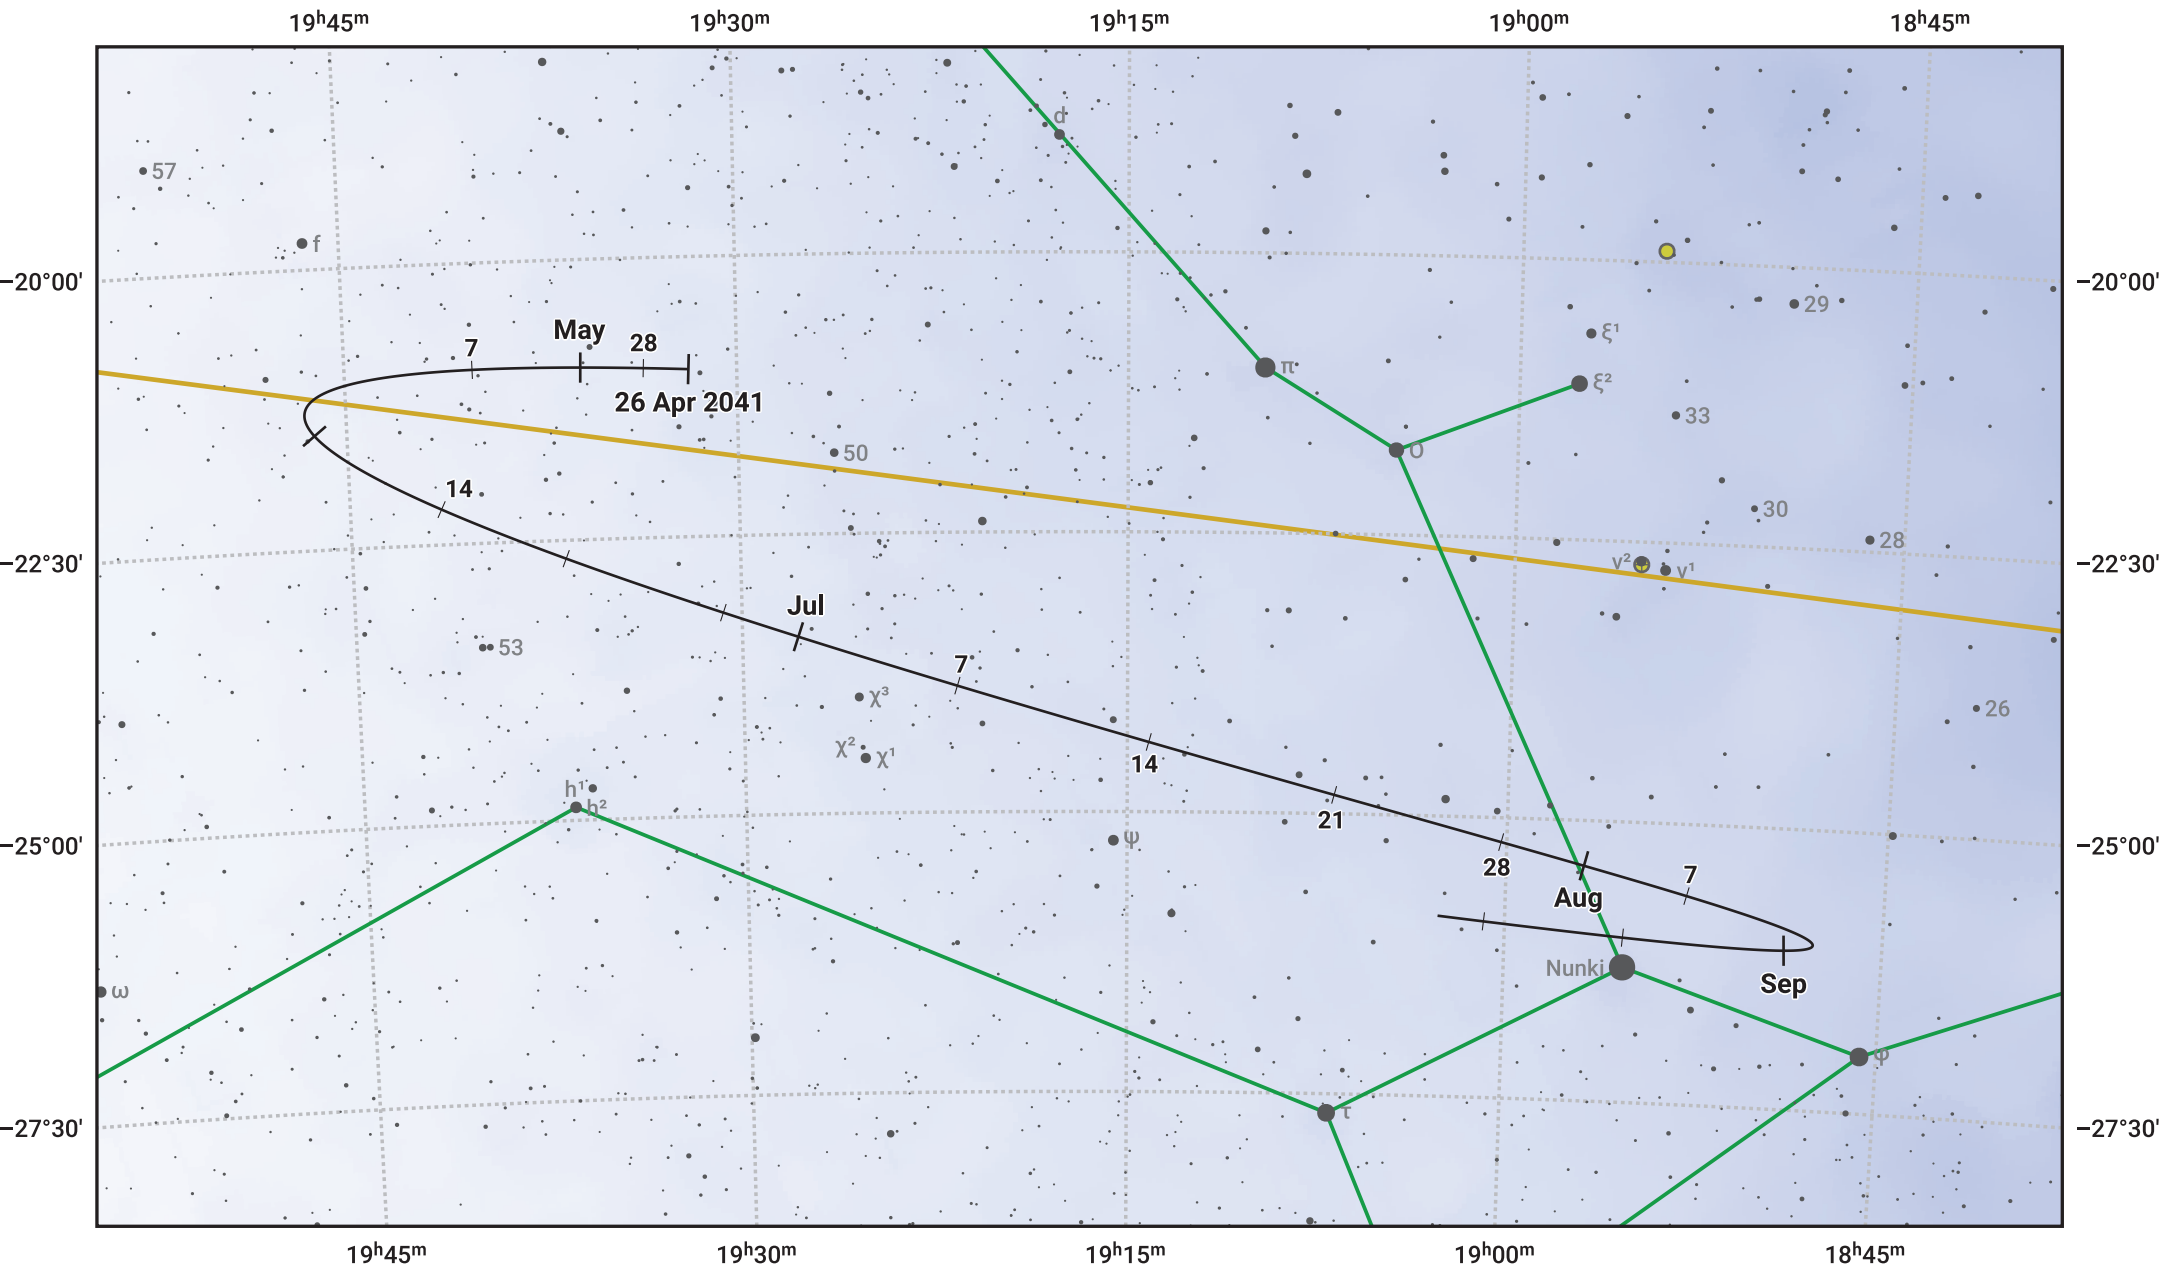

The path of Asteroid 40 Harmonia around opposition on 10 Jul 2041

© Dominic Ford 2011–2024. Date markers placed at midnight UTC. Downloaded from <https://in-the-sky.org>

Magnitude scale: 10.0 9.0 8.0 7.0 6.0 5.0 4.0 3.0 2.0

— Ecliptic Plane

- Galaxy
- Bright nebula
- Open cluster
- ⊕ Globular cluster

Date	Mag	Phase
2041 May 1	10.7	95%
2041 Jun 1	10.0	97%
2041 Jun 10	9.8	98%
2041 Jul 1	9.2	100%
2041 Aug 1	9.5	99%
2041 Sep 1	10.2	96%