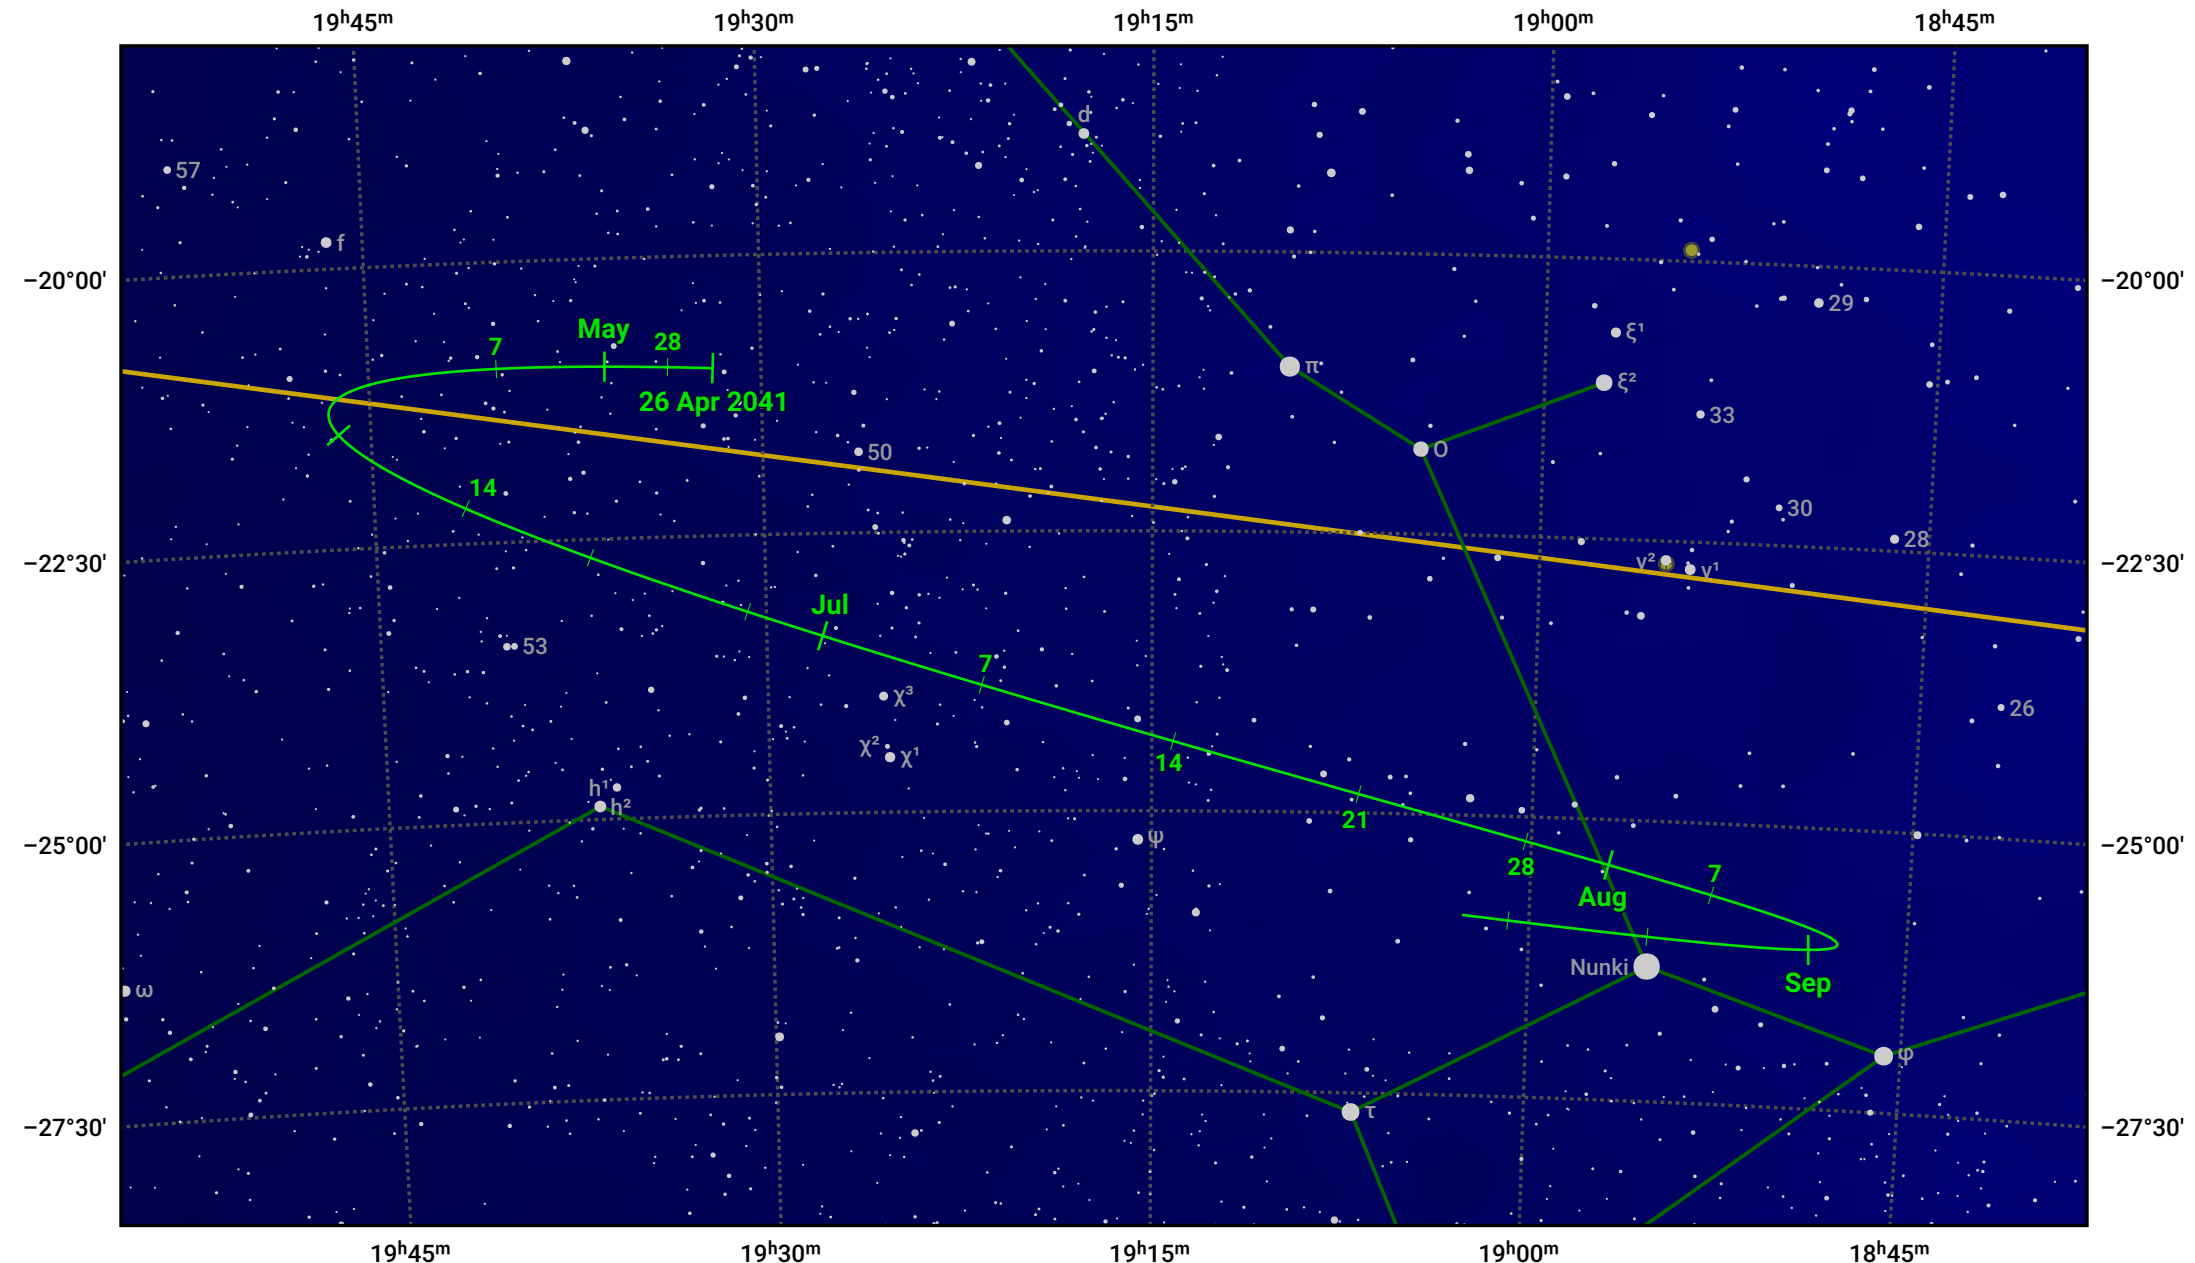

The path of Asteroid 40 Harmonia around opposition on 10 Jul 2041

© Dominic Ford 2011–2024. Date markers placed at midnight UTC. Downloaded from <https://in-the-sky.org>

Magnitude scale: 10.0 9.0 8.0 7.0 6.0 5.0 4.0 3.0 2.0

— Ecliptic Plane

Galaxy Bright nebula Open cluster Globular cluster

Date	Mag	Phase
2041 May 1	10.7	95%
2041 Jun 1	10.0	97%
2041 Jun 10	9.8	98%
2041 Jul 1	9.2	100%
2041 Aug 1	9.5	99%
2041 Sep 1	10.2	96%