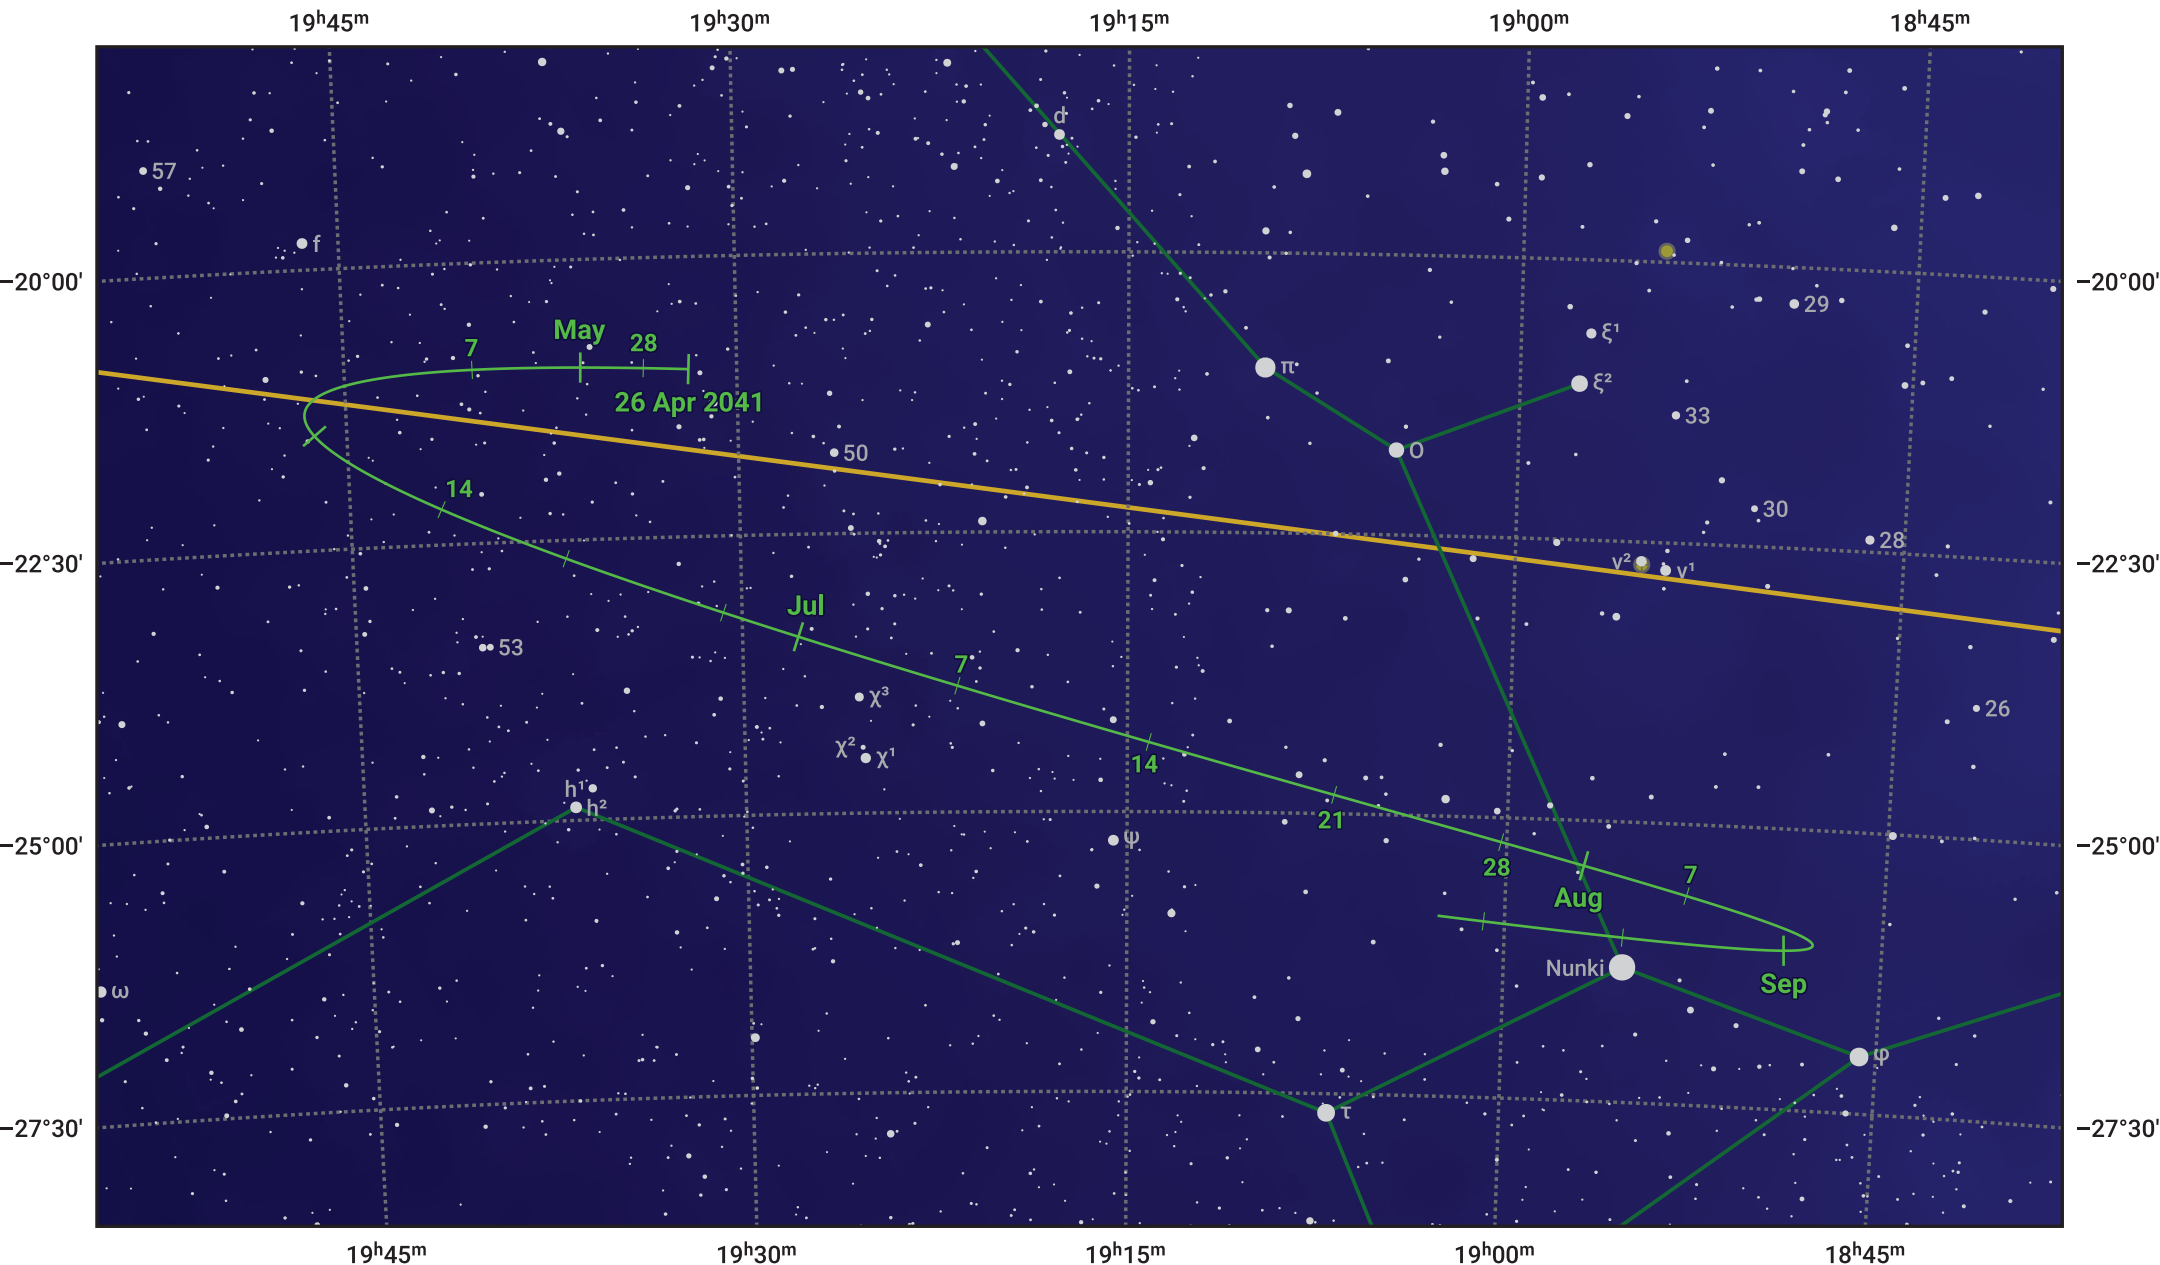

# The path of Asteroid 40 Harmonia around opposition on 10 Jul 2041

© Dominic Ford 2011–2024. Date markers placed at midnight UTC. Downloaded from <https://in-the-sky.org>

Magnitude scale: 10.0 9.0 8.0 7.0 6.0 5.0 4.0 3.0 2.0

— Ecliptic Plane

Galaxy Bright nebula Open cluster Globular cluster

Date	Mag	Phase
2041 May 1	10.7	95%
2041 Jun 1	10.0	97%
2041 Jun 10	9.8	98%
2041 Jul 1	9.2	100%
2041 Aug 1	9.5	99%
2041 Sep 1	10.2	96%