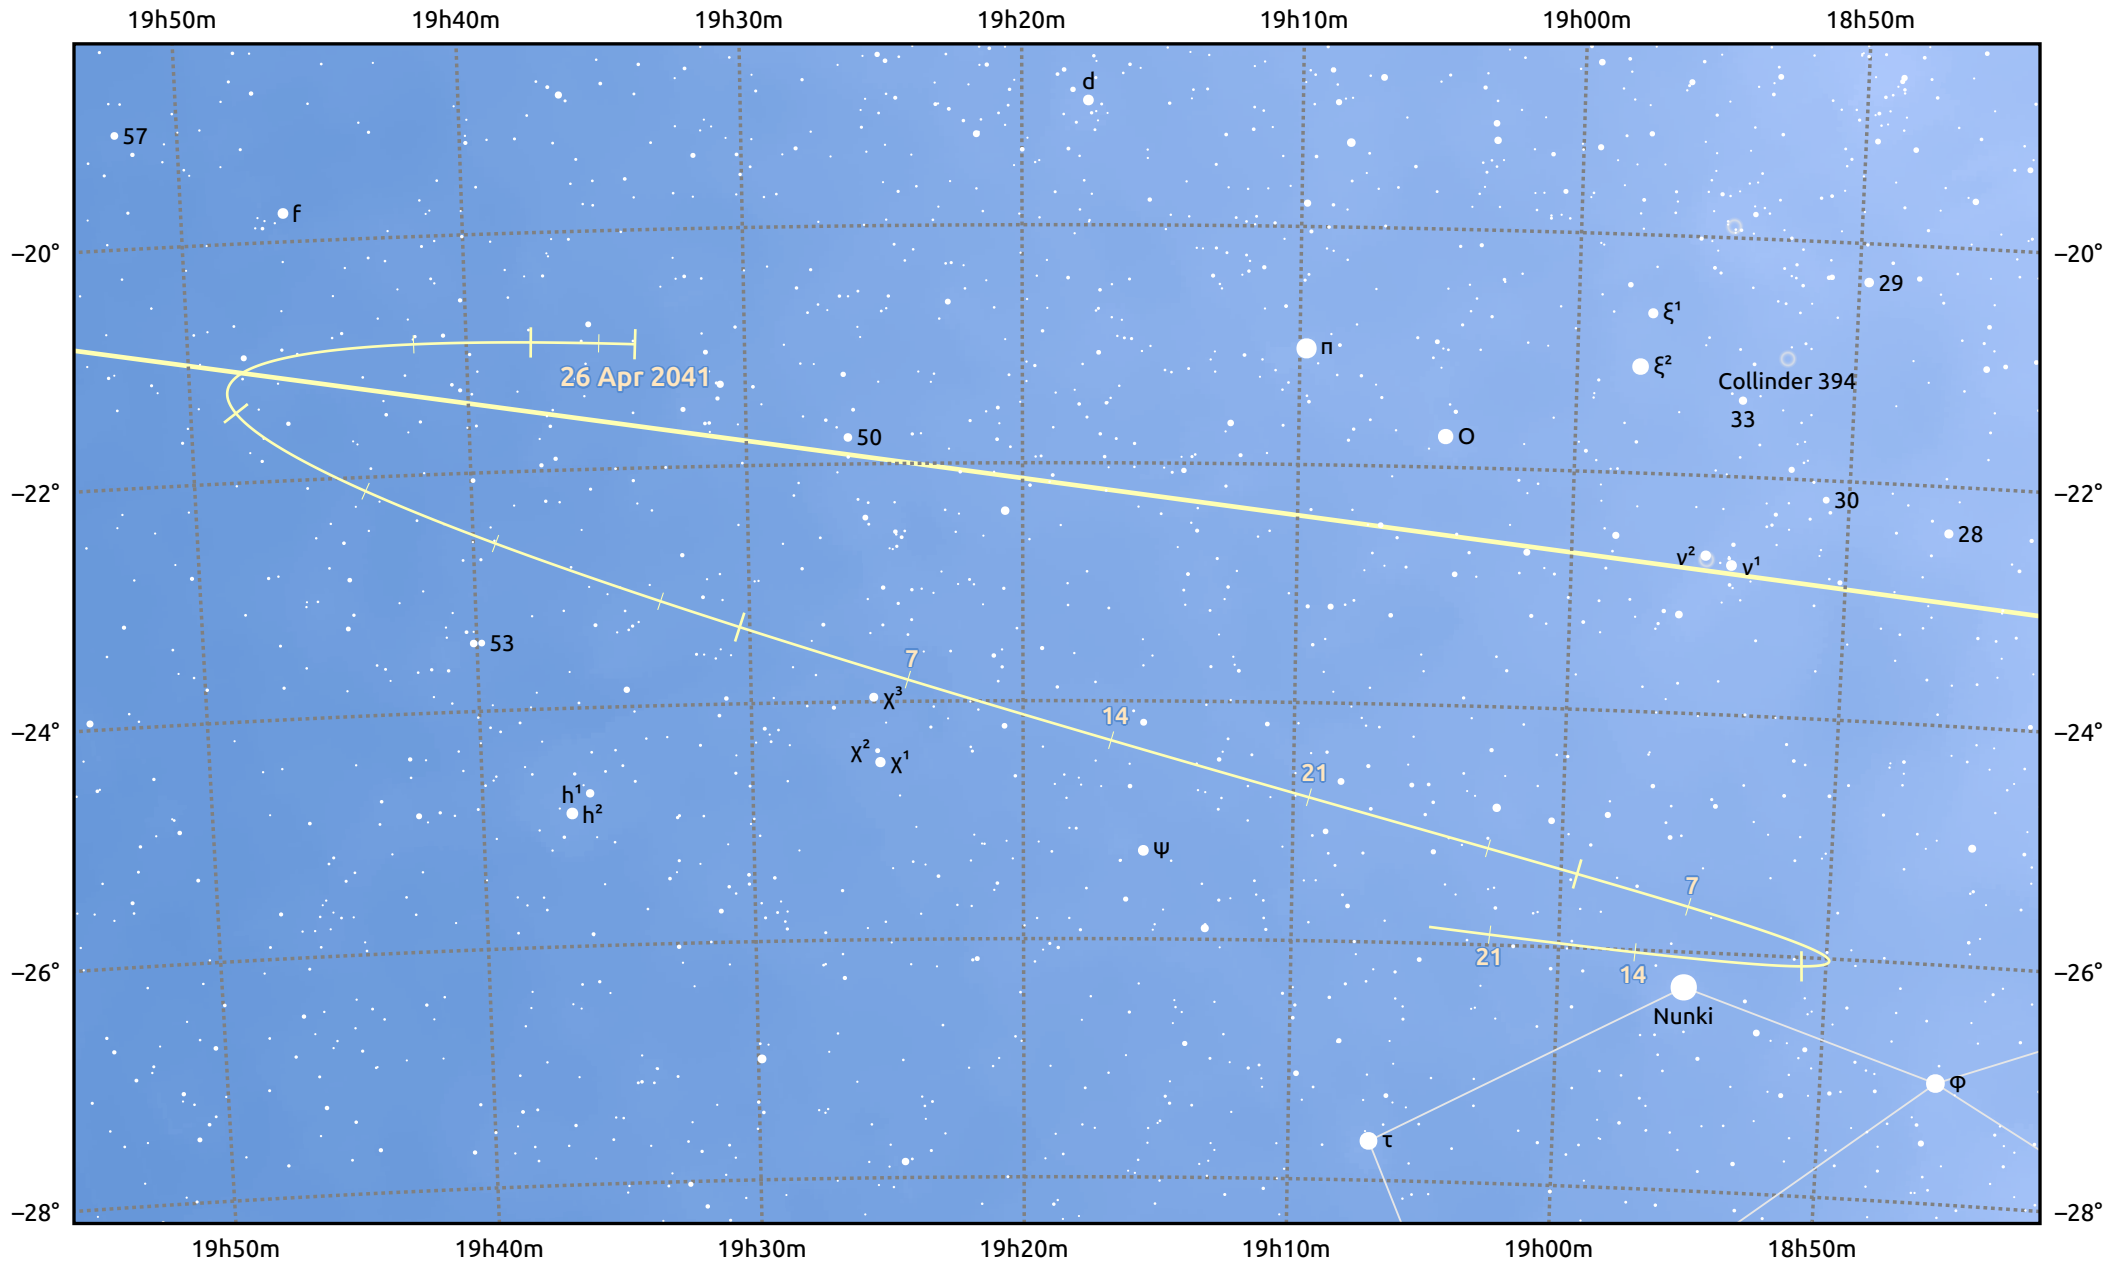

# The path of Asteroid 40 Harmonia around opposition on 10 Jul 2041

© Dominic Ford 2011–2025. Date markers placed at midnight UTC. Downloaded from <https://in-the-sky.org>

Magnitude scale: 10.0 9.0 8.0 7.0 6.0 5.0 4.0 3.0 2.0

Ecliptic Plane

Galaxy Bright nebula Open cluster Globular cluster Planetary nebula

Date	Mag	Phase
2041 May 1	10.7	95%
2041 Jun 1	10.0	97%
2041 Jun 11	9.8	98%
2041 Jul 1	9.2	100%
2041 Aug 1	9.5	99%
2041 Sep 1	10.2	96%