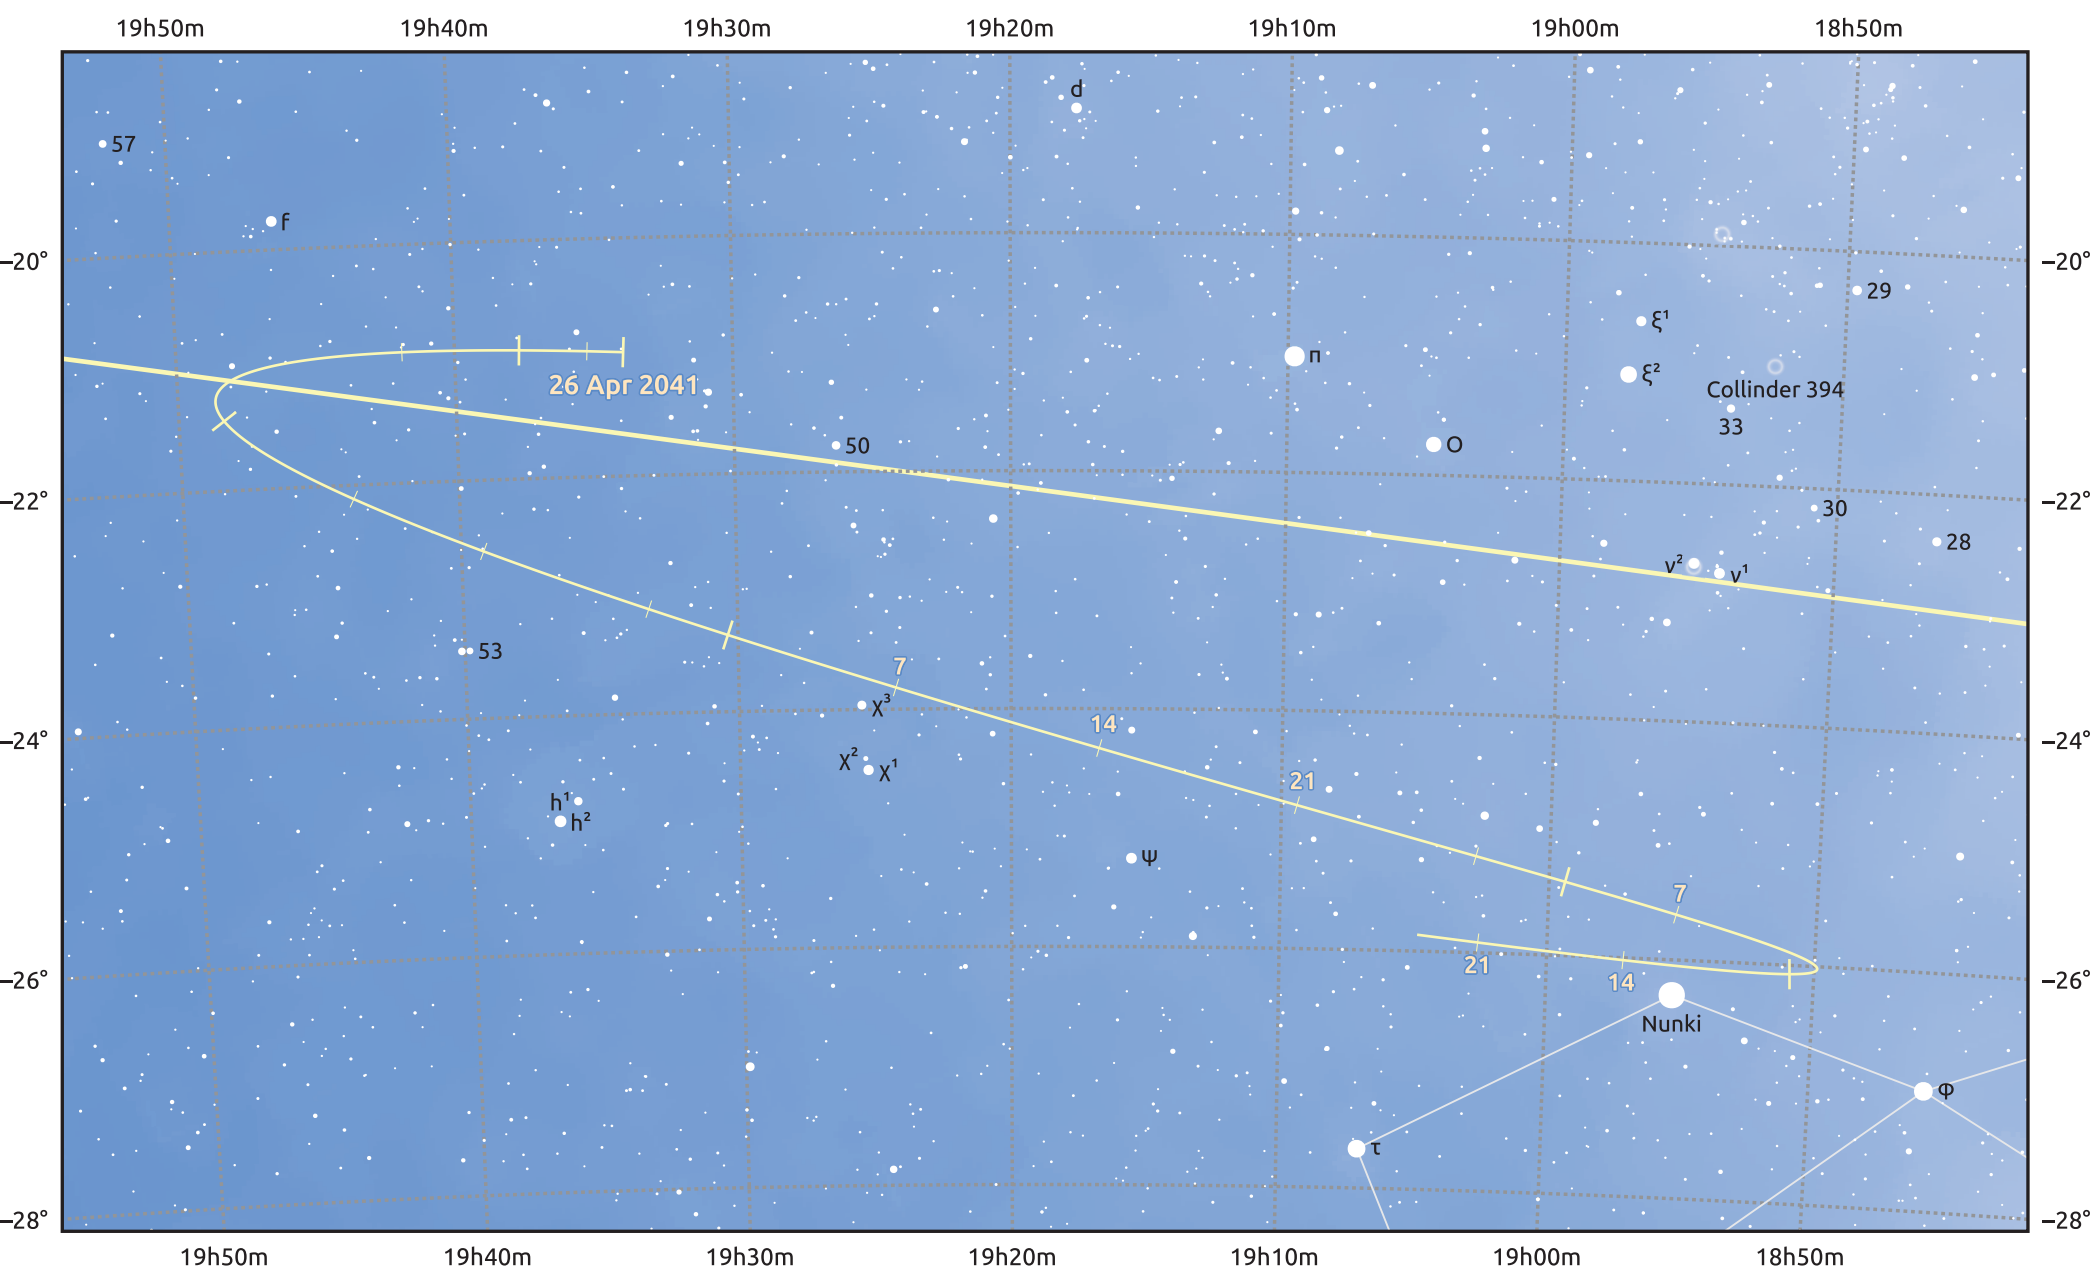

The path of Asteroid 40 Harmonia around opposition on 10 Jul 2041

© Dominic Ford 2011–2025. Date markers placed at midnight UTC. Downloaded from <https://in-the-sky.org>

Magnitude scale: 10.0 9.0 8.0 7.0 6.0 5.0 4.0 3.0 2.0

— Ecliptic Plane

Galaxy Bright nebula Open cluster Globular cluster Planetary nebula

Date	Mag	Phase
2041 May 1	10.7	95%
2041 Jun 1	10.0	97%
2041 Jun 11	9.8	98%
2041 Jul 1	9.2	100%
2041 Aug 1	9.5	99%
2041 Sep 1	10.2	96%