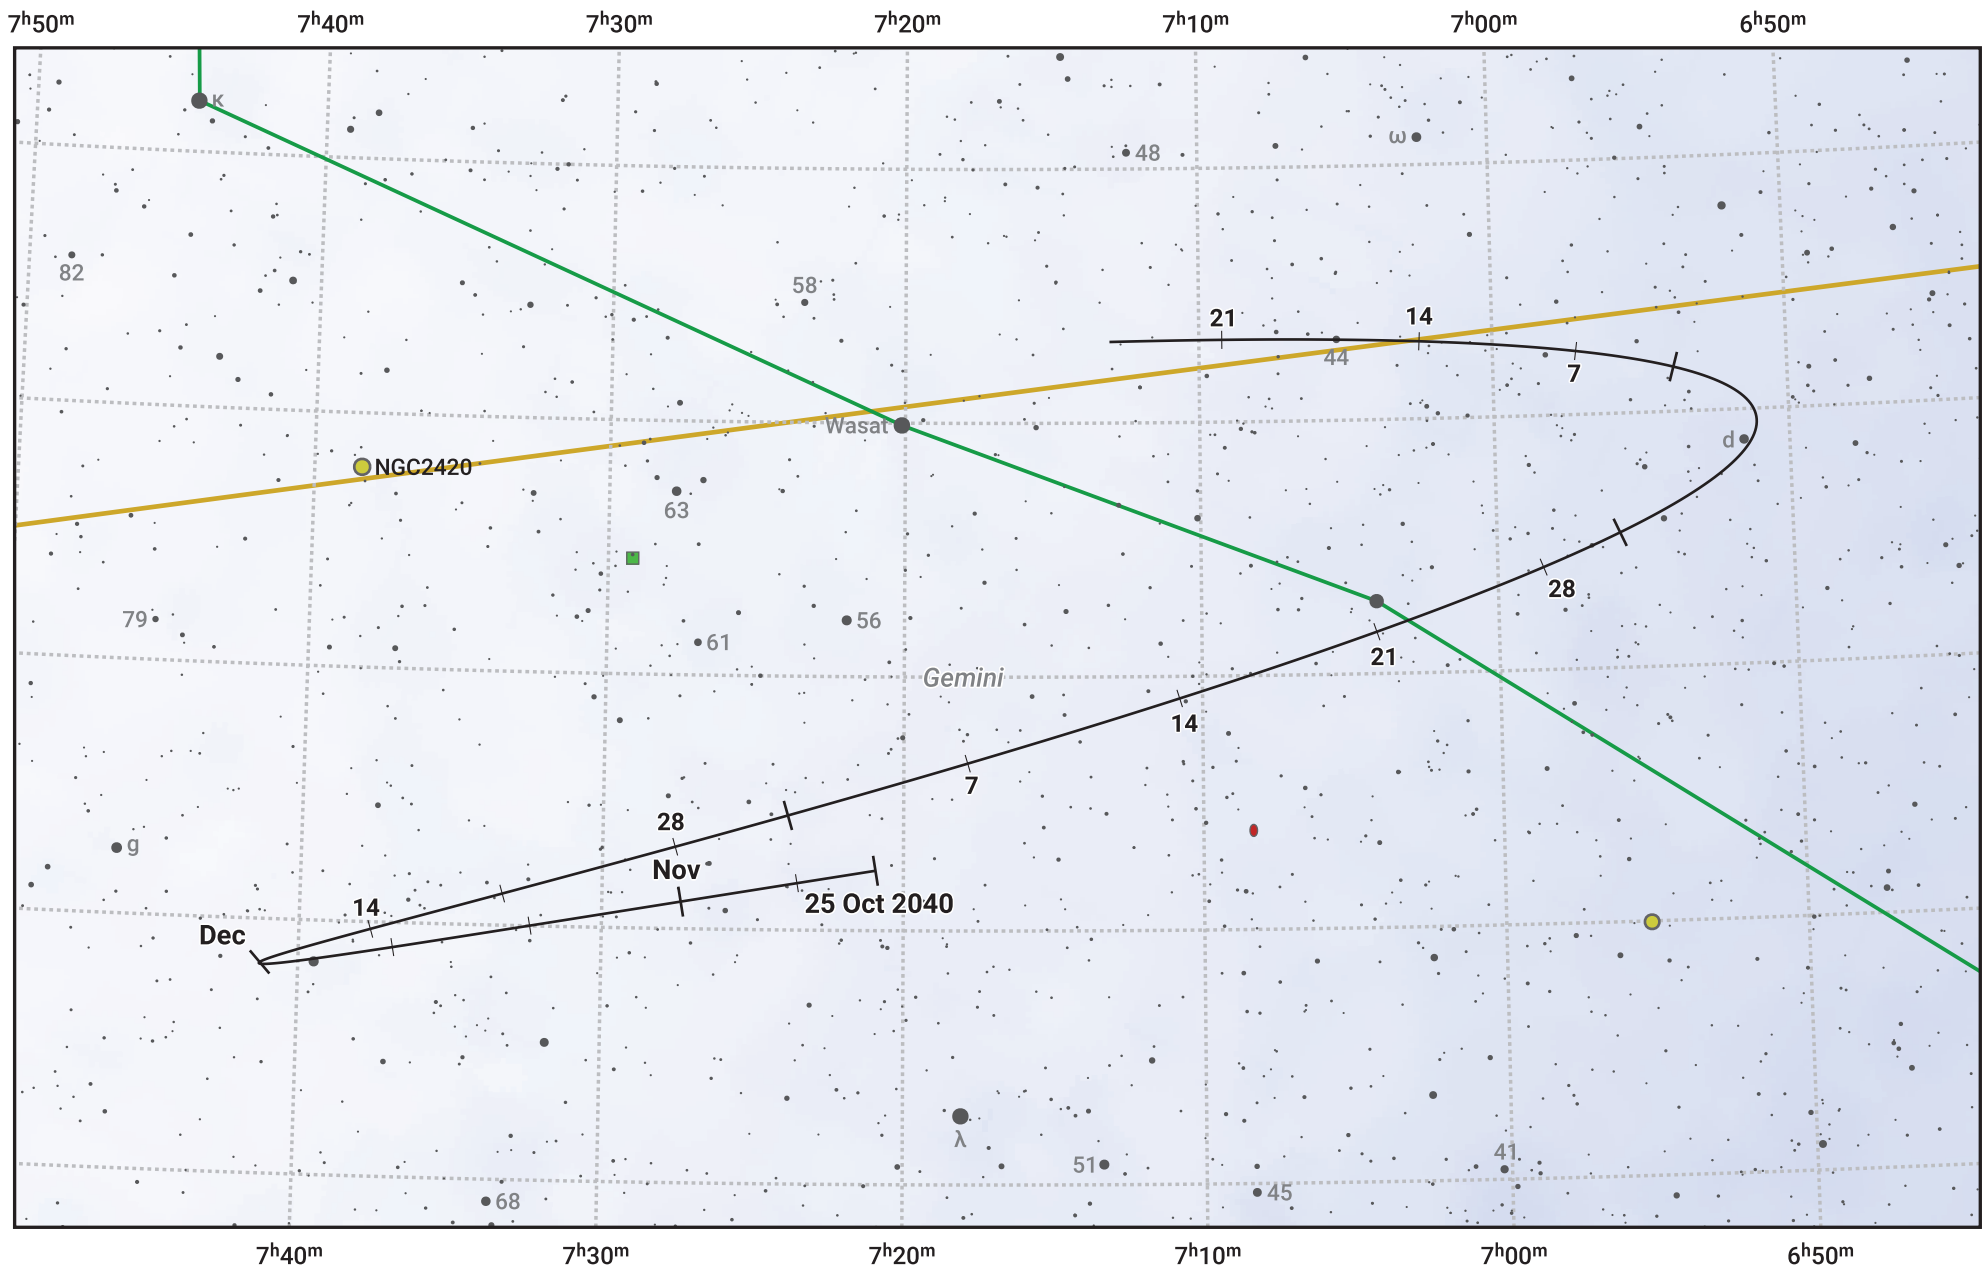

# The path of Asteroid 44 Nysa around opposition on 8 Jan 2041

© Dominic Ford 2011–2024. Date markers placed at midnight UTC. Downloaded from <https://in-the-sky.org>

Magnitude scale: 10.0 9.0 8.0 7.0 6.0 5.0 4.0 3.0

Ecliptic Plane

Galaxy

Bright nebula

Open cluster

Globular cluster

Date	Mag	Phase
2040 Nov 1	10.5	95%
2040 Dec 1	9.8	97%
2040 Dec 7	9.7	98%
2041 Jan 1	8.9	100%
2041 Feb 1	9.4	99%
2041 Mar 1	10.1	96%