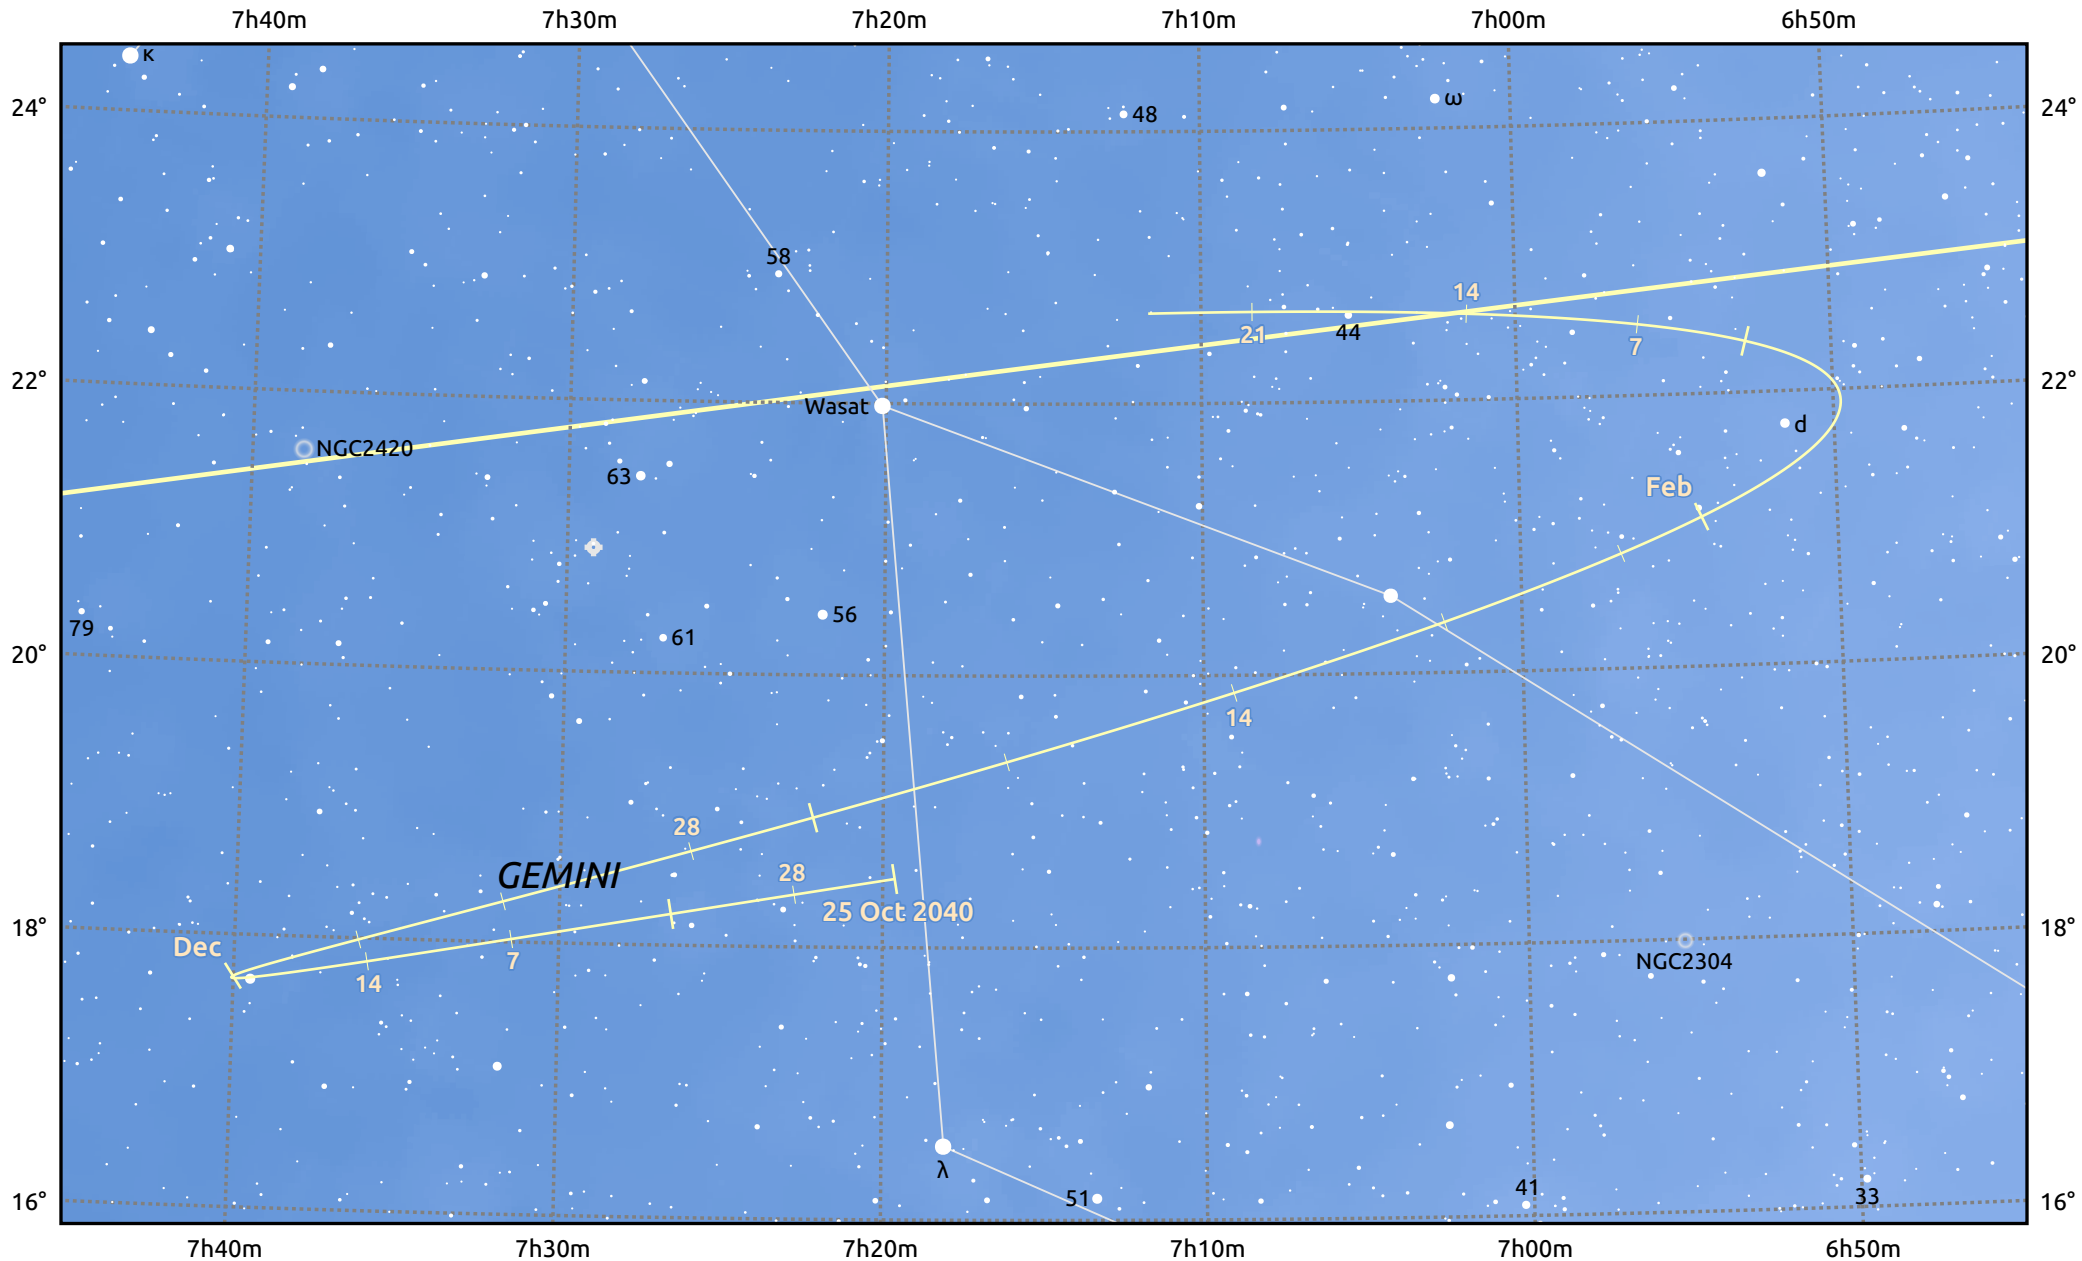

The path of Asteroid 44 Nysa around opposition on 8 Jan 2041

© Dominic Ford 2011–2025. Date markers placed at midnight UTC. Downloaded from <https://in-the-sky.org>

Magnitude scale: 10.0 9.0 8.0 7.0 6.0 5.0 4.0 3.0

Ecliptic Plane

Galaxy Bright nebula Open cluster Globular cluster Planetary nebula

Date	Mag	Phase
2040 Nov 1	10.5	95%
2040 Dec 1	9.8	97%
2040 Dec 7	9.7	98%
2041 Jan 1	8.9	100%
2041 Feb 1	9.4	99%
2041 Mar 1	10.1	96%