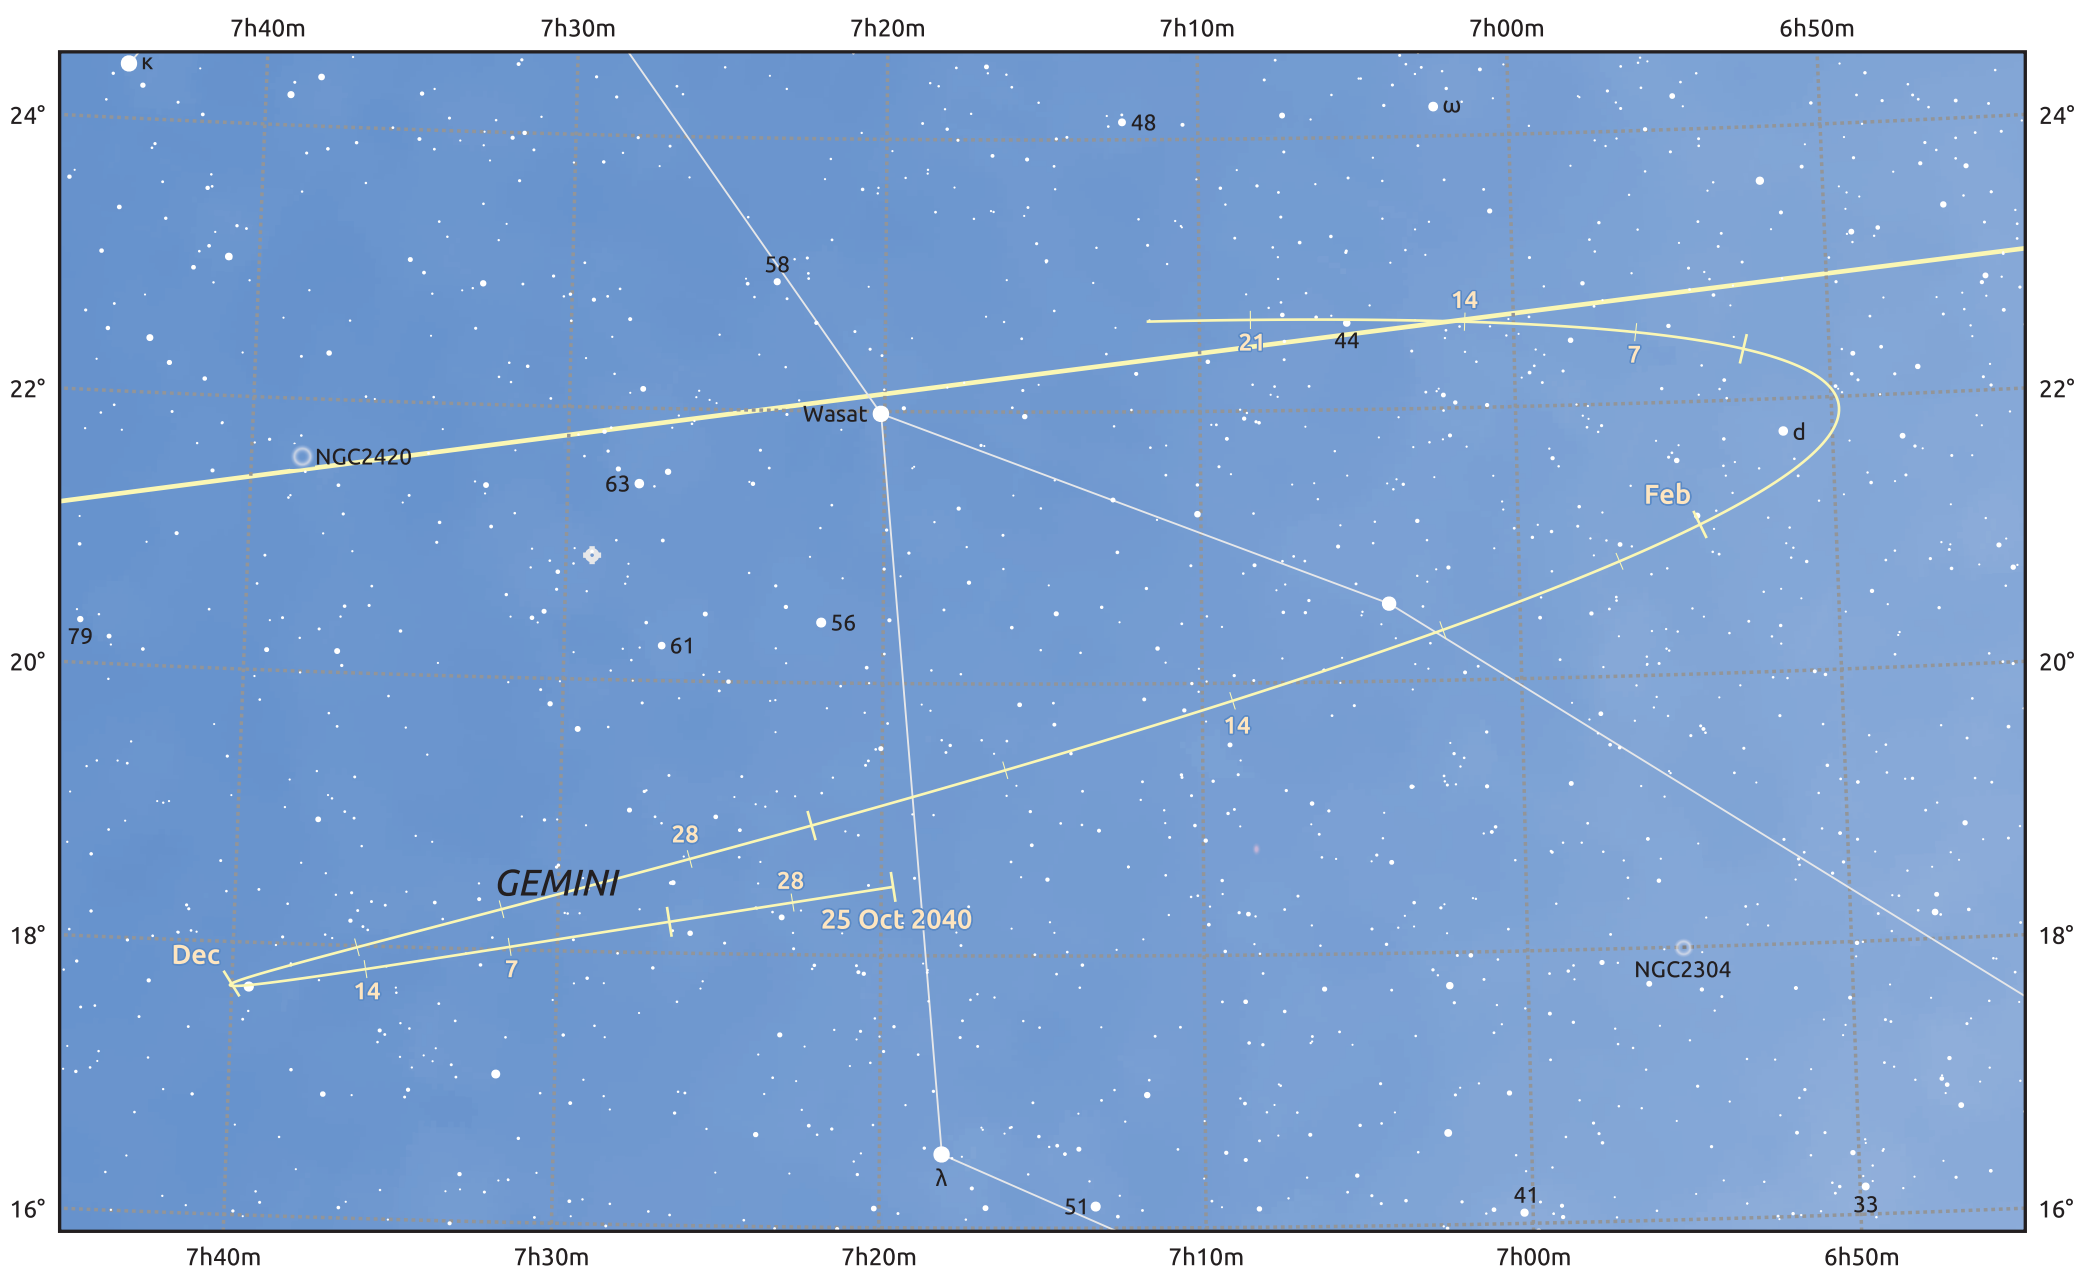

# The path of Asteroid 44 Nysa around opposition on 8 Jan 2041

© Dominic Ford 2011–2025. Date markers placed at midnight UTC. Downloaded from <https://in-the-sky.org>

Magnitude scale: 10.0 9.0 8.0 7.0 6.0 5.0 4.0 3.0

Ecliptic Plane

- ◆ Galaxy
- Bright nebula
- Open cluster
- Globular cluster
- ◆ Planetary nebula

Date	Mag	Phase
2040 Nov 1	10.5	95%
2040 Dec 1	9.8	97%
2040 Dec 7	9.7	98%
2041 Jan 1	8.9	100%
2041 Feb 1	9.4	99%
2041 Mar 1	10.1	96%