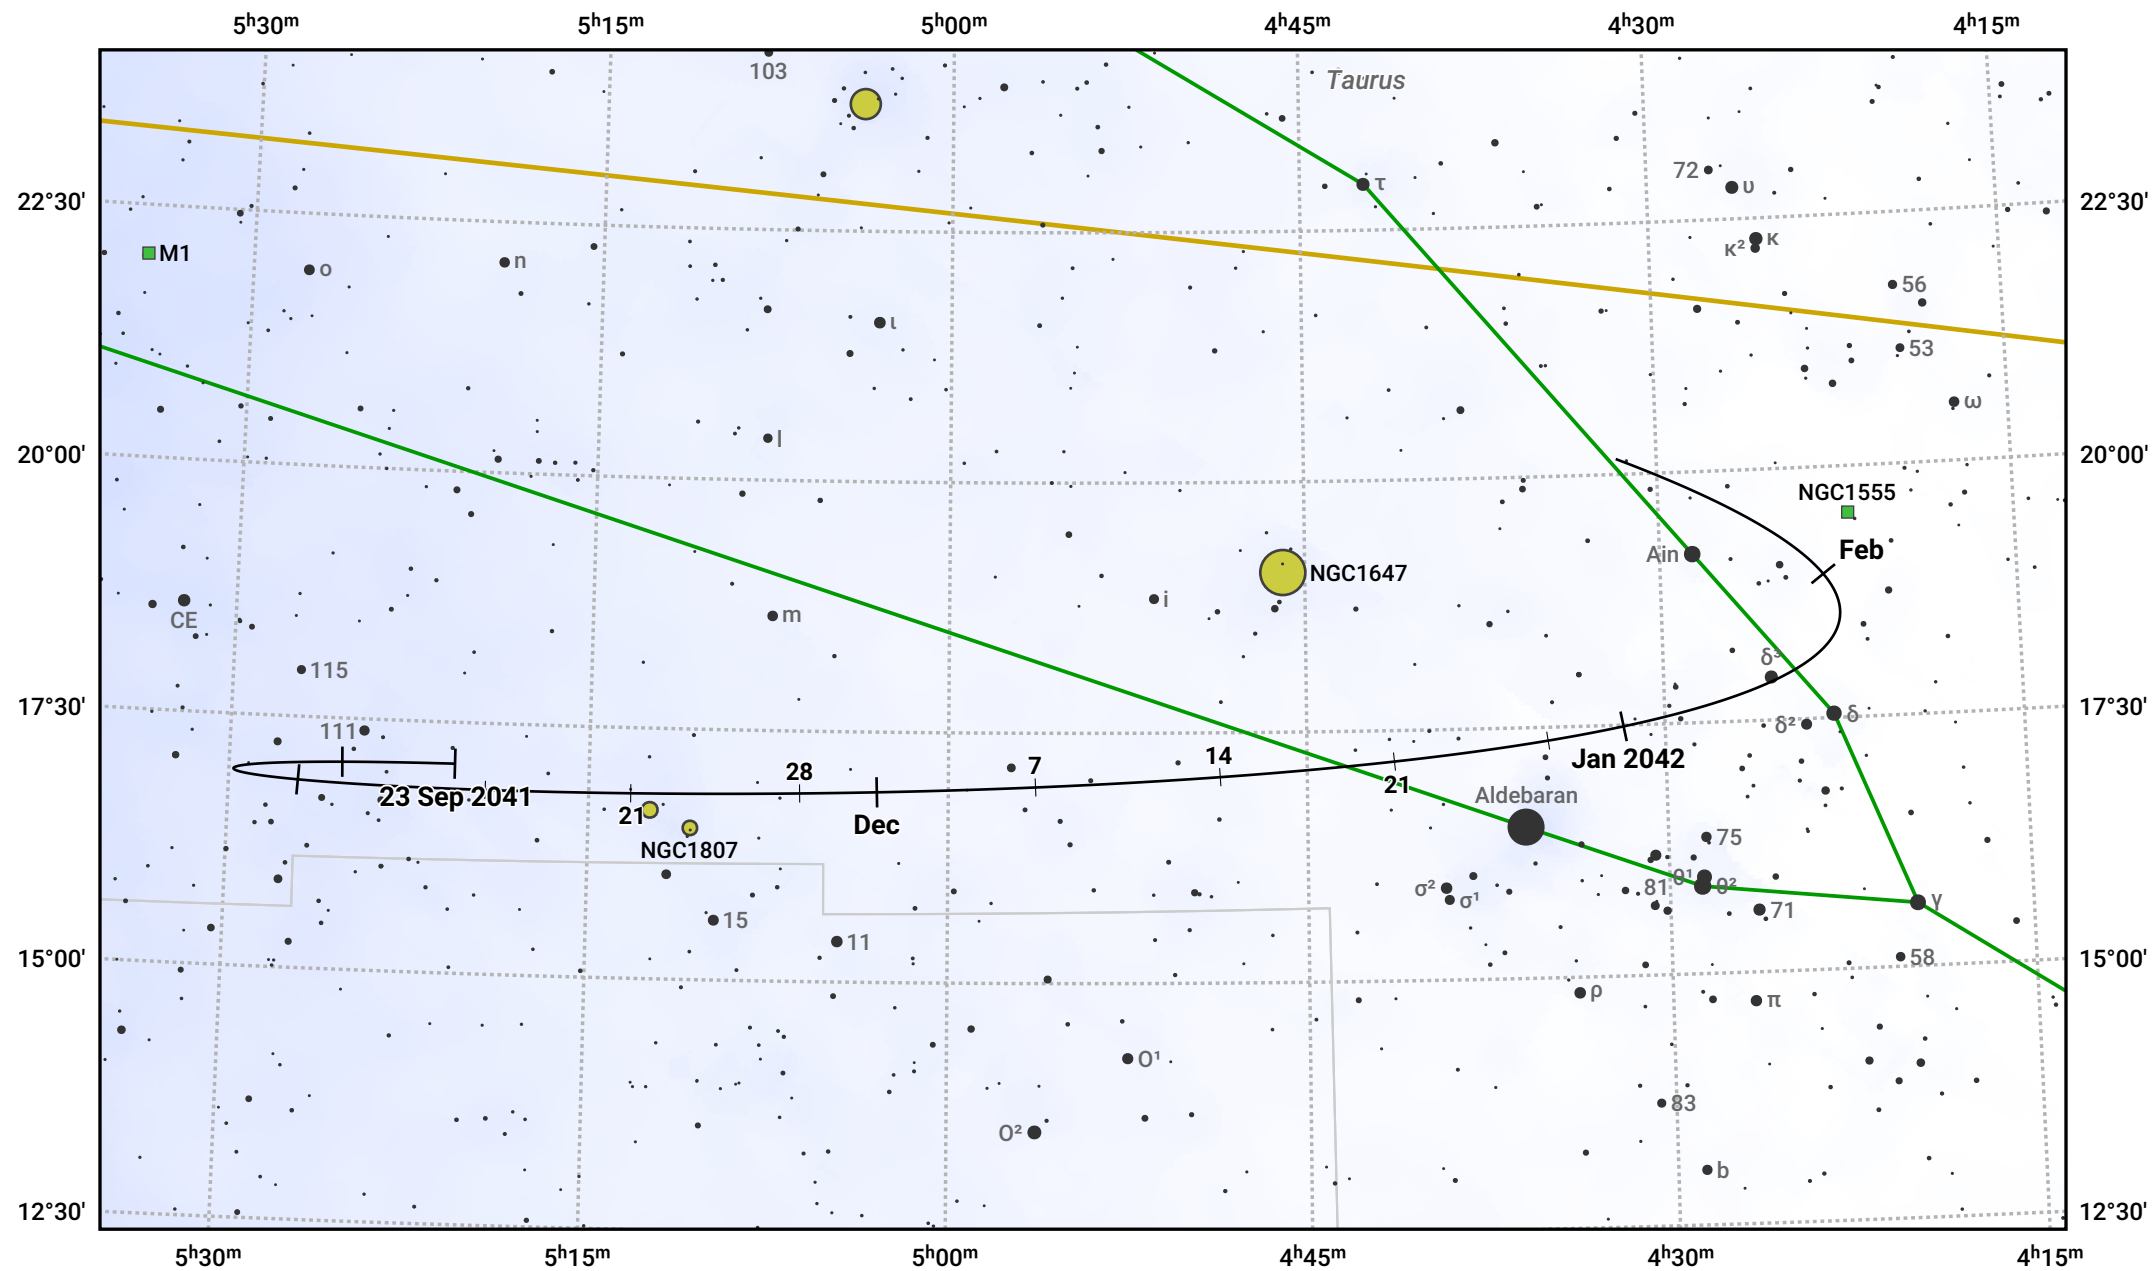

The path of Asteroid 4 Vesta around opposition on 7 Dec 2041

© Dominic Ford 2011–2024. Date markers placed at midnight UTC. Downloaded from <https://in-the-sky.org>

Magnitude scale: 9.0 8.0 7.0 6.0 5.0 4.0 3.0 2.0 1.0 0.0

— Ecliptic Plane

Galaxy Bright nebula Open cluster Globular cluster

Date	Mag
2041 Oct 1	8.0
2041 Nov 1	7.4
2041 Nov 14	7.1
2041 Dec 1	6.7
2042 Jan 1	7.1
2042 Feb 1	7.8
2042 Feb 19	8.1