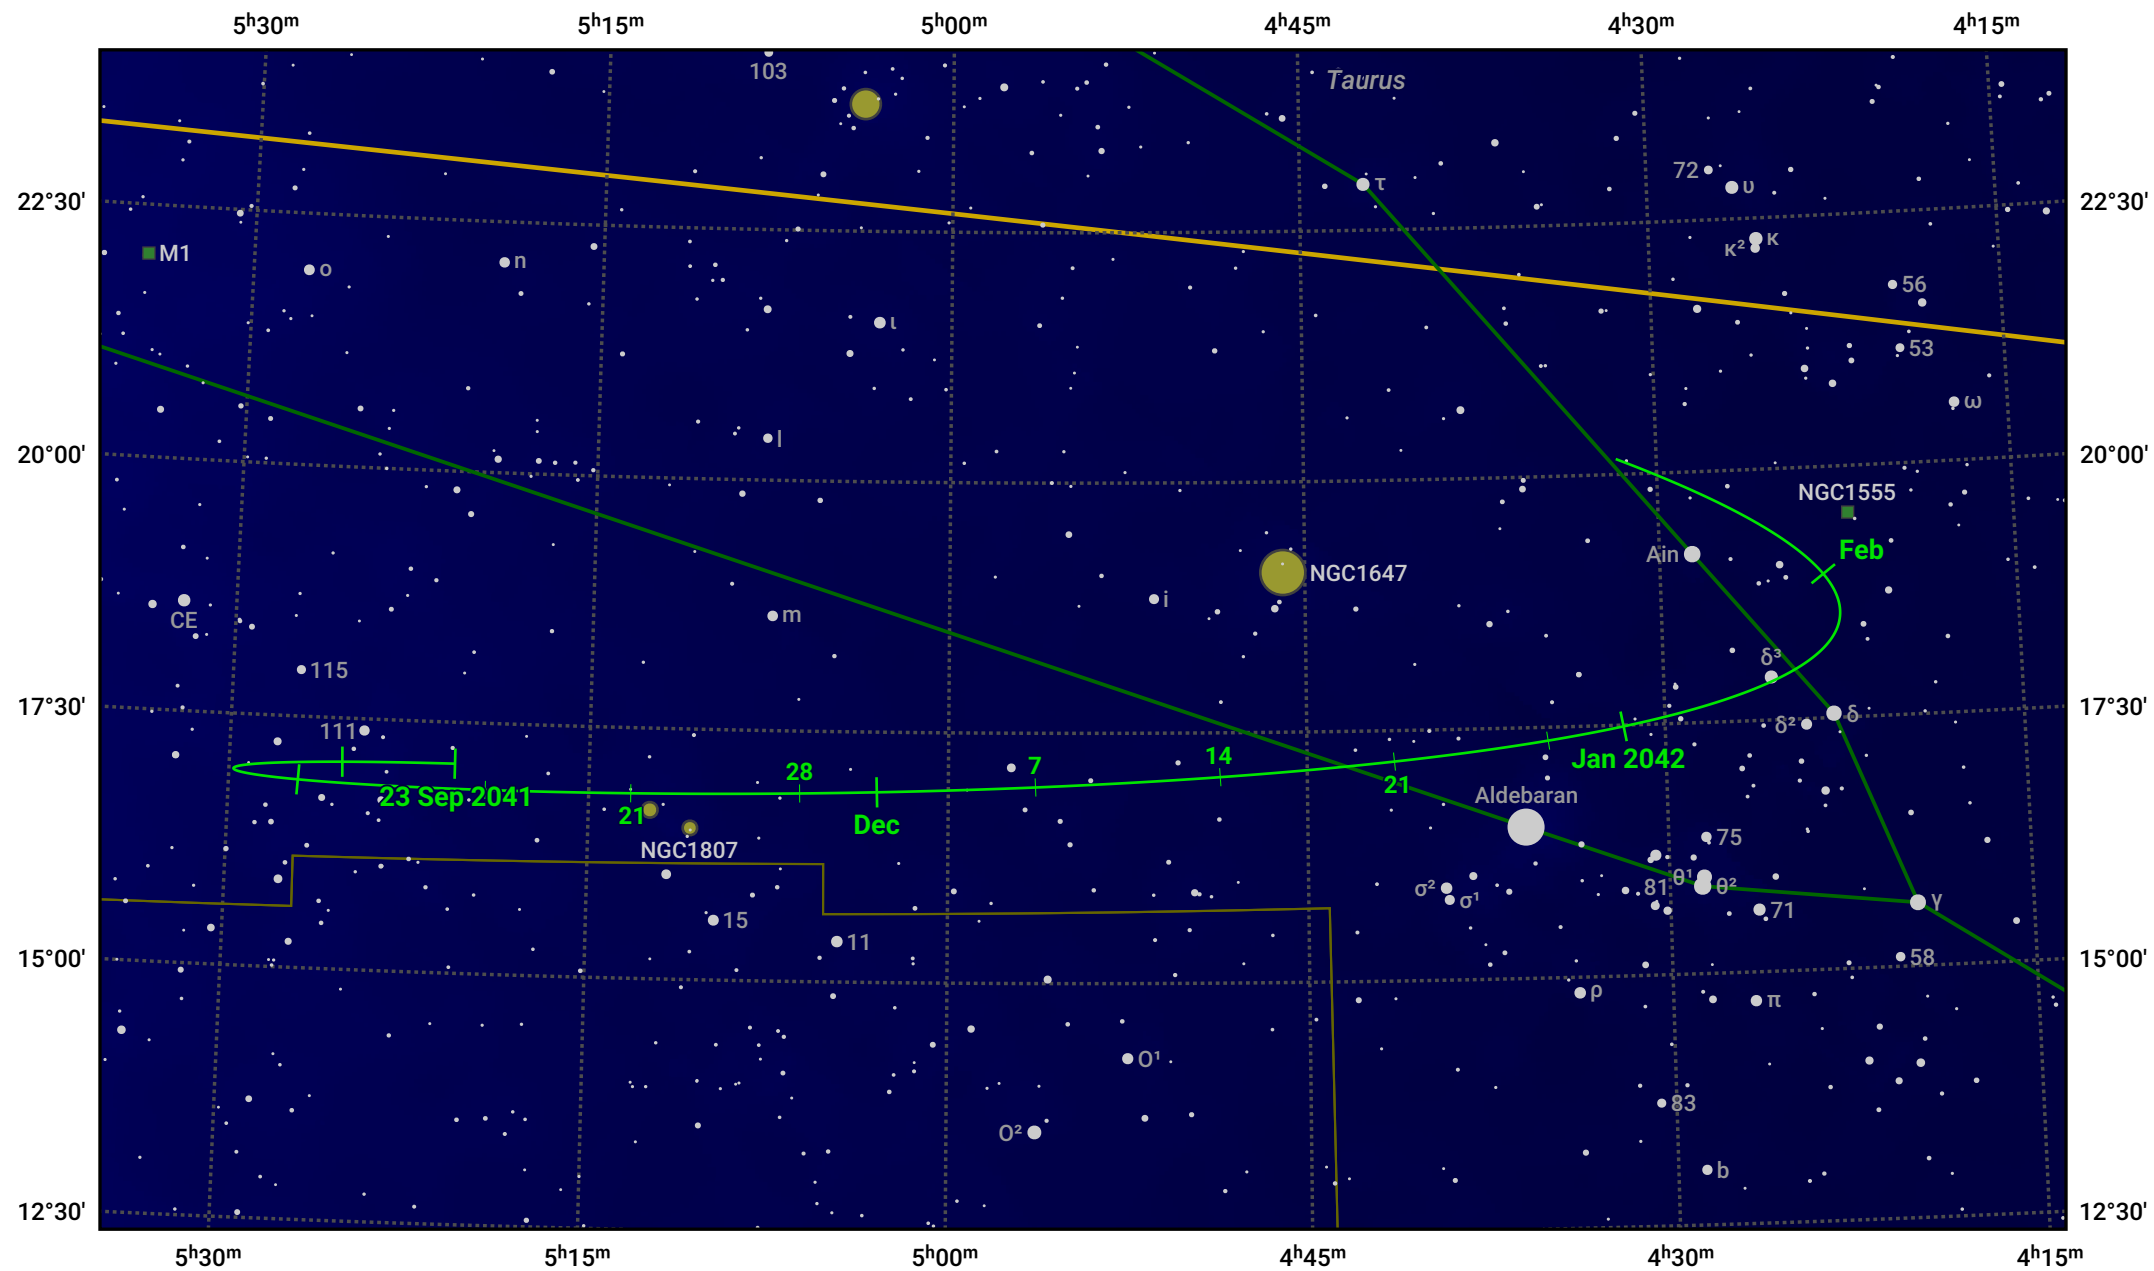

# The path of Asteroid 4 Vesta around opposition on 7 Dec 2041

© Dominic Ford 2011–2024. Date markers placed at midnight UTC. Downloaded from <https://in-the-sky.org>

Magnitude scale: 9.0 8.0 7.0 6.0 5.0 4.0 3.0 2.0 1.0 0.0

— Ecliptic Plane

Galaxy Bright nebula Open cluster Globular cluster

Date	Mag
2041 Oct 1	8.0
2041 Nov 1	7.4
2041 Nov 14	7.1
2041 Dec 1	6.7
2042 Jan 1	7.1
2042 Feb 1	7.8
2042 Feb 19	8.1