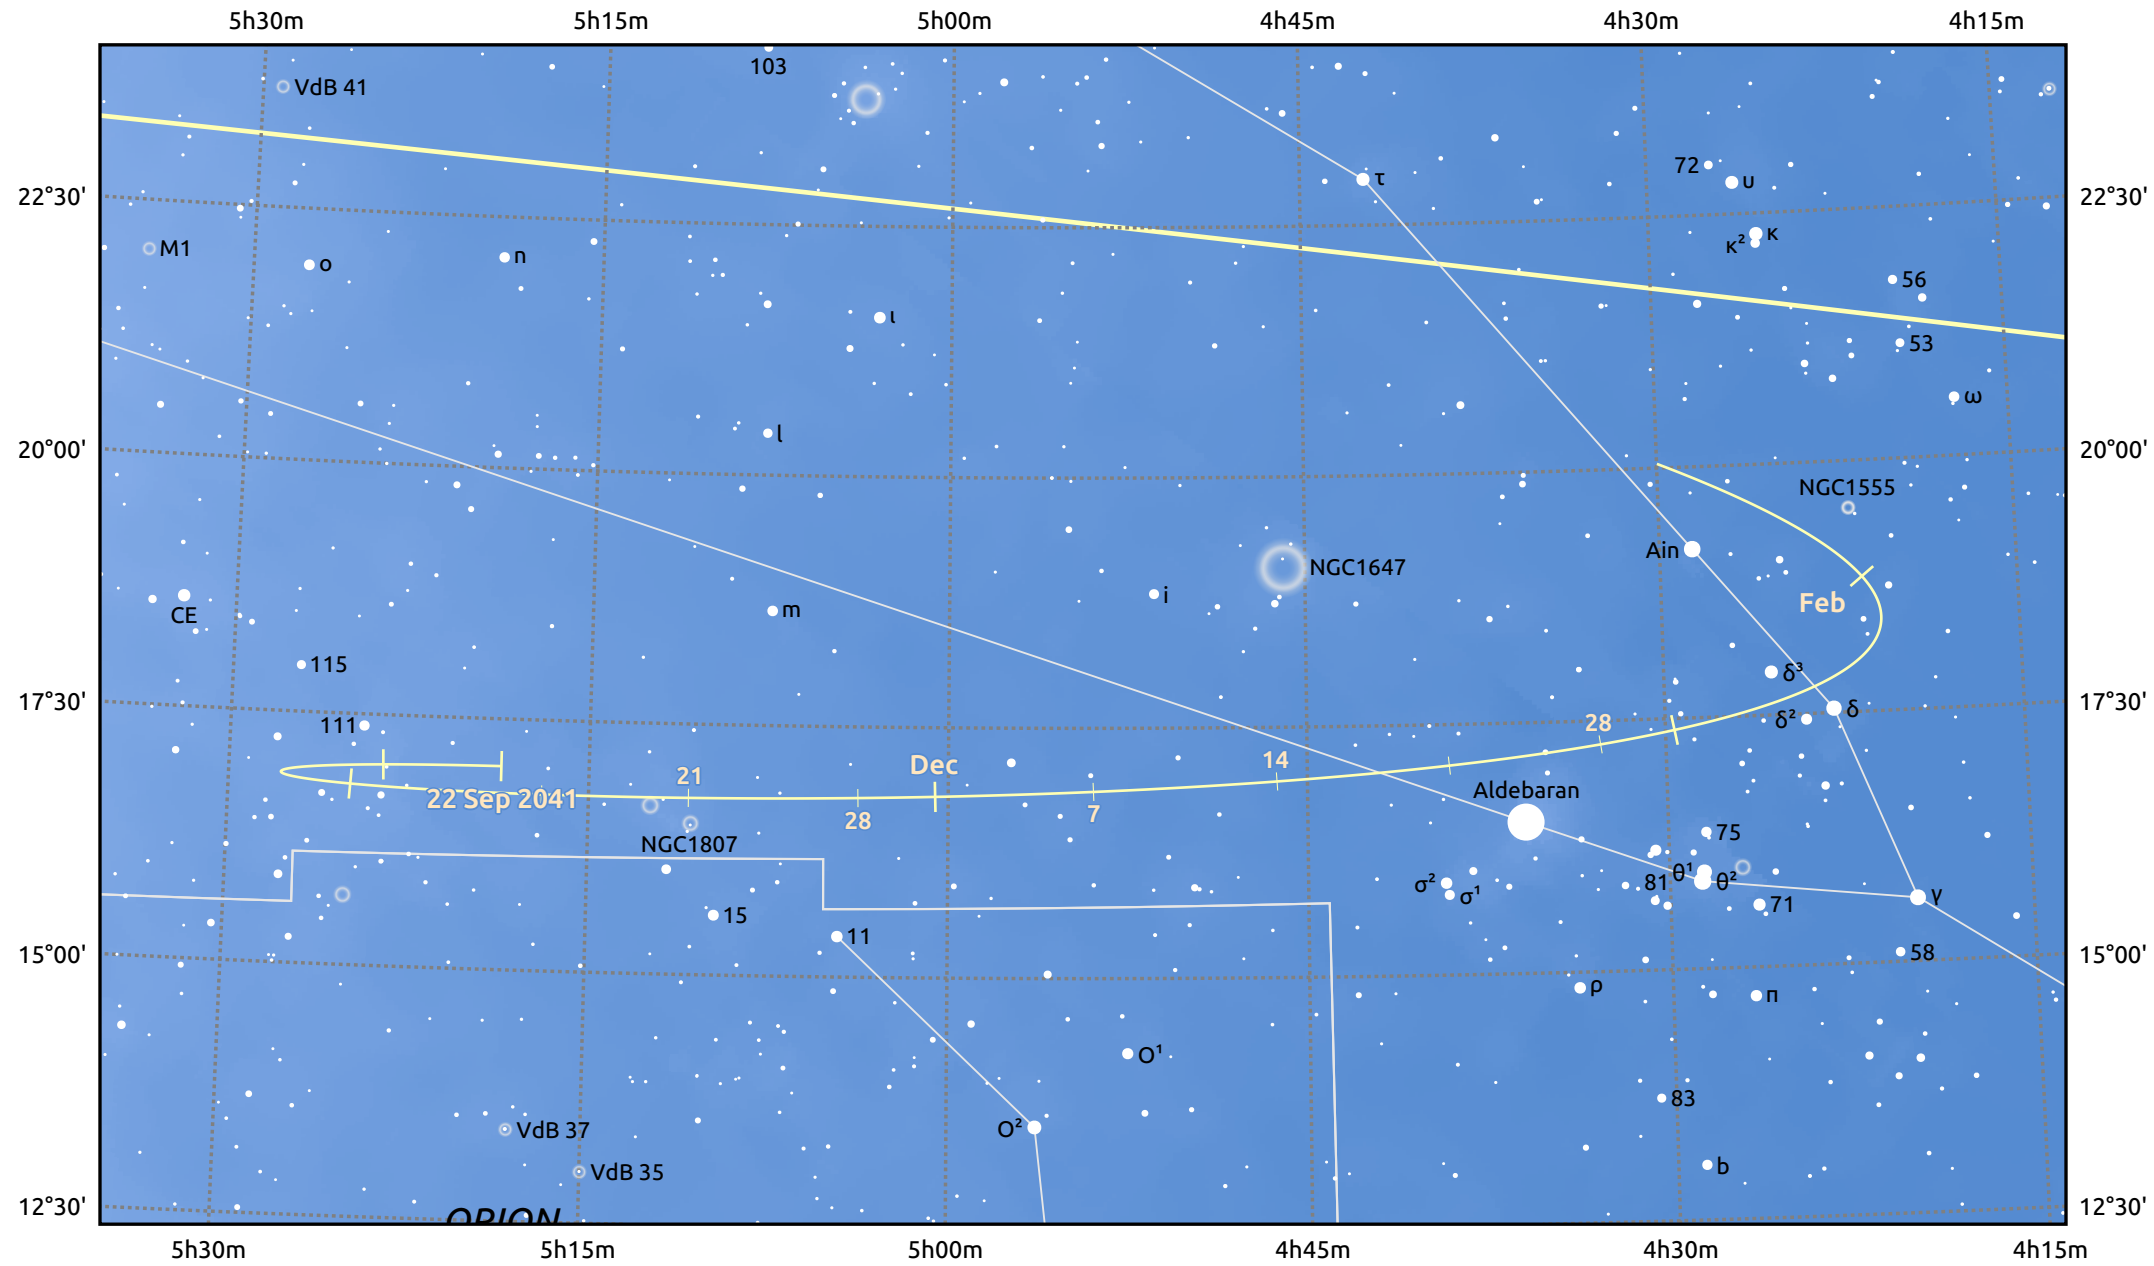

The path of Asteroid 4 Vesta around opposition on 6 Dec 2041

© Dominic Ford 2011–2025. Date markers placed at midnight UTC. Downloaded from <https://in-the-sky.org>

Magnitude scale: ·9.0 ·8.0 ·7.0 ·6.0 ·5.0 ·4.0 ·3.0 ·2.0 ·1.0 ●0.0

— Ecliptic Plane

Galaxy Bright nebula Open cluster Globular cluster Planetary nebula

Date	Mag
2041 Oct 1	8.0
2041 Nov 1	7.4
2041 Nov 14	7.1
2041 Dec 1	6.6
2042 Jan 1	7.2
2042 Feb 1	7.8
2042 Feb 17	8.1