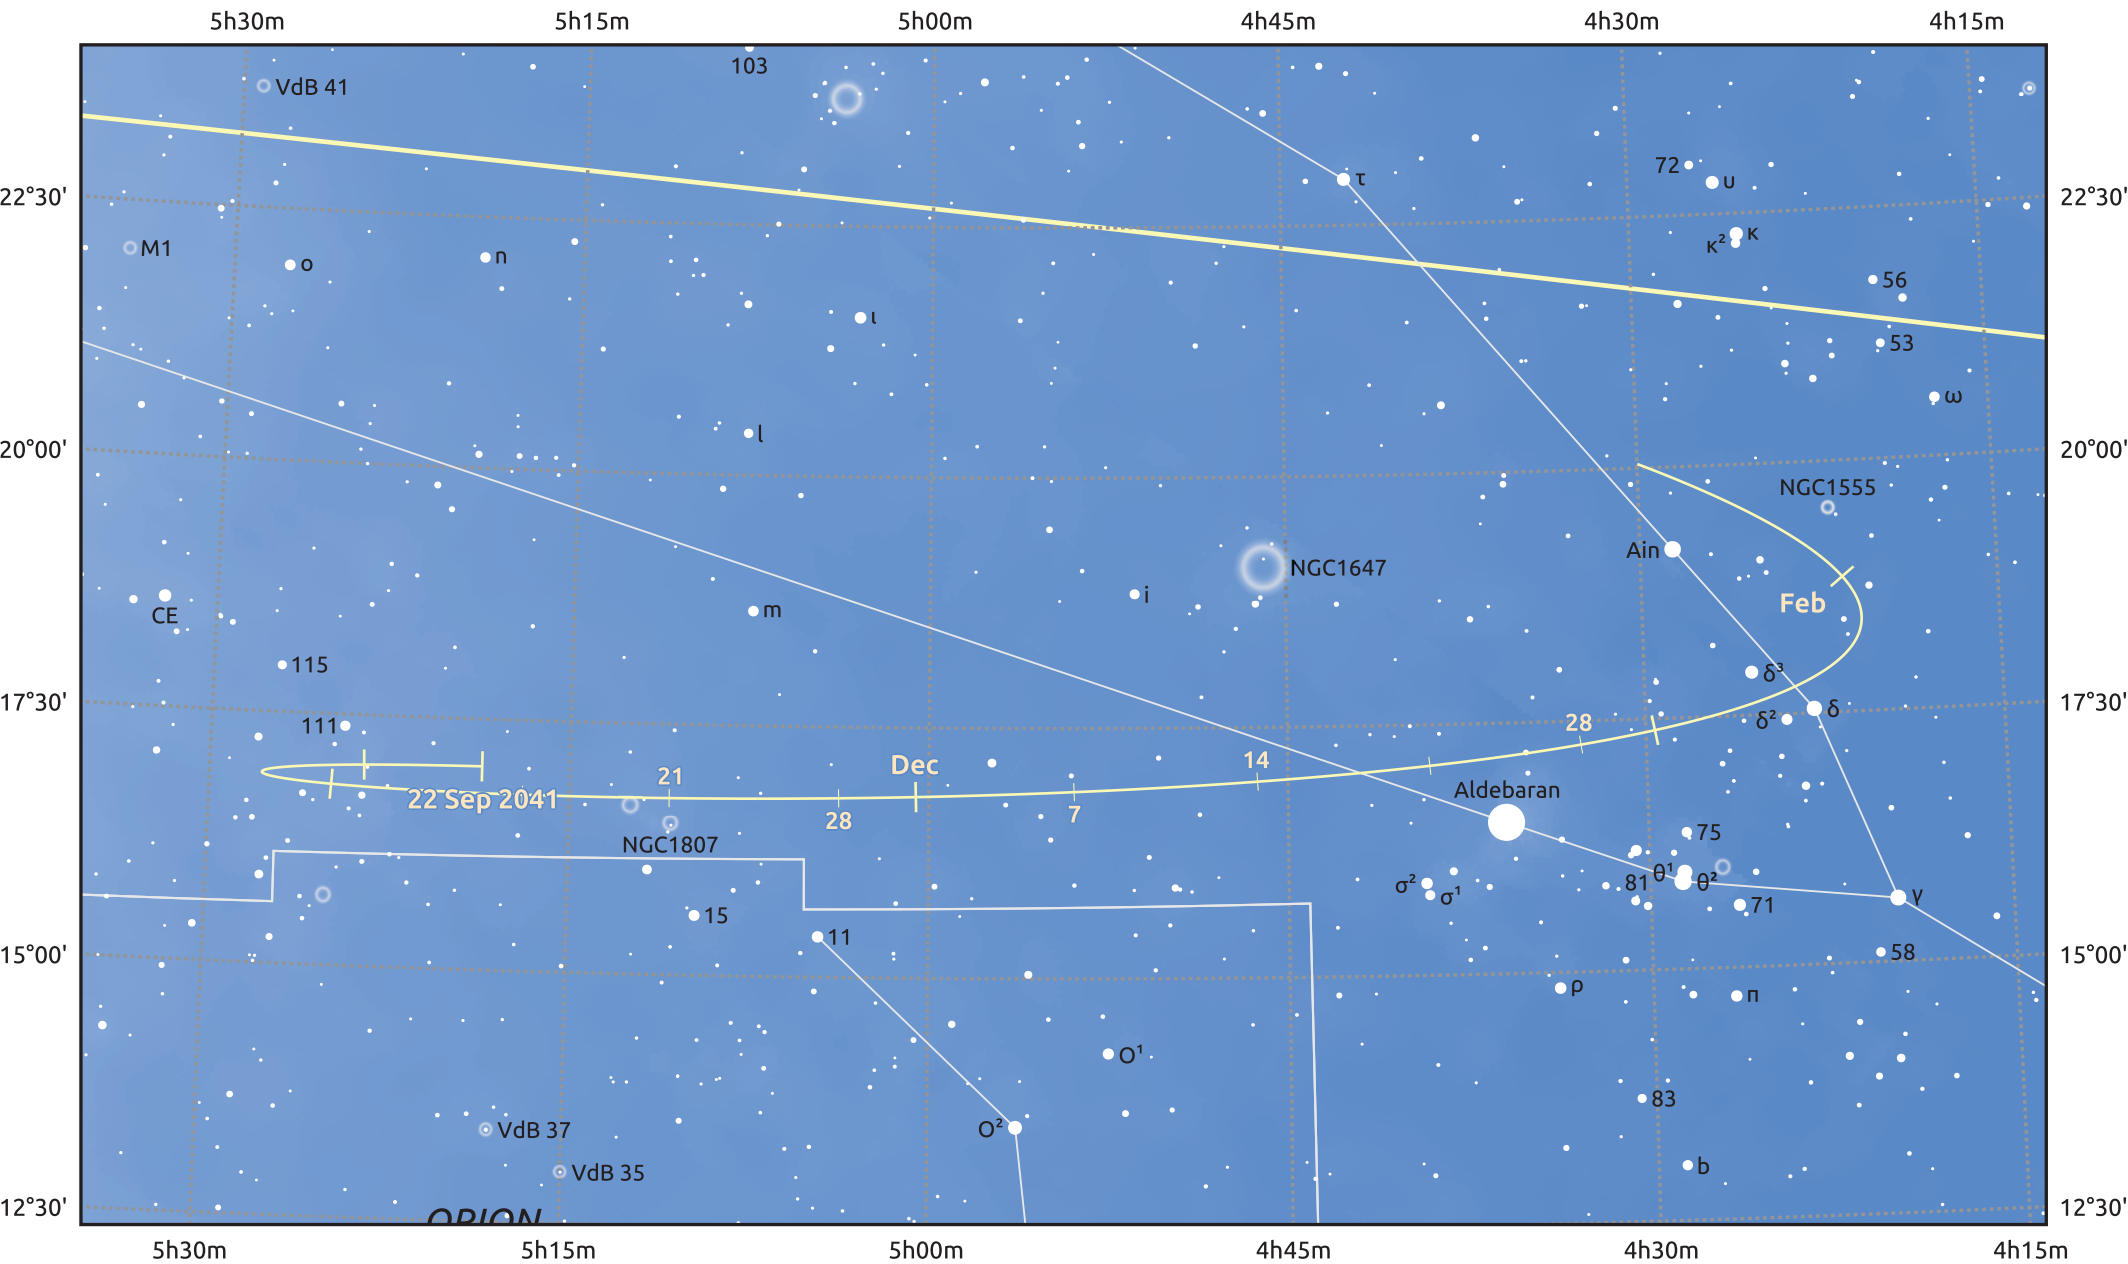

The path of Asteroid 4 Vesta around opposition on 6 Dec 2041

© Dominic Ford 2011–2025. Date markers placed at midnight UTC. Downloaded from <https://in-the-sky.org>

Magnitude scale: 9.0 8.0 7.0 6.0 5.0 4.0 3.0 2.0 1.0 0.0

Ecliptic Plane

- Galaxy
- Bright nebula
- Open cluster
- Globular cluster
- Planetary nebula

Date	Mag
2041 Oct 1	8.0
2041 Nov 1	7.4
2041 Nov 14	7.1
2041 Dec 1	6.6
2042 Jan 1	7.2
2042 Feb 1	7.8
2042 Feb 17	8.1