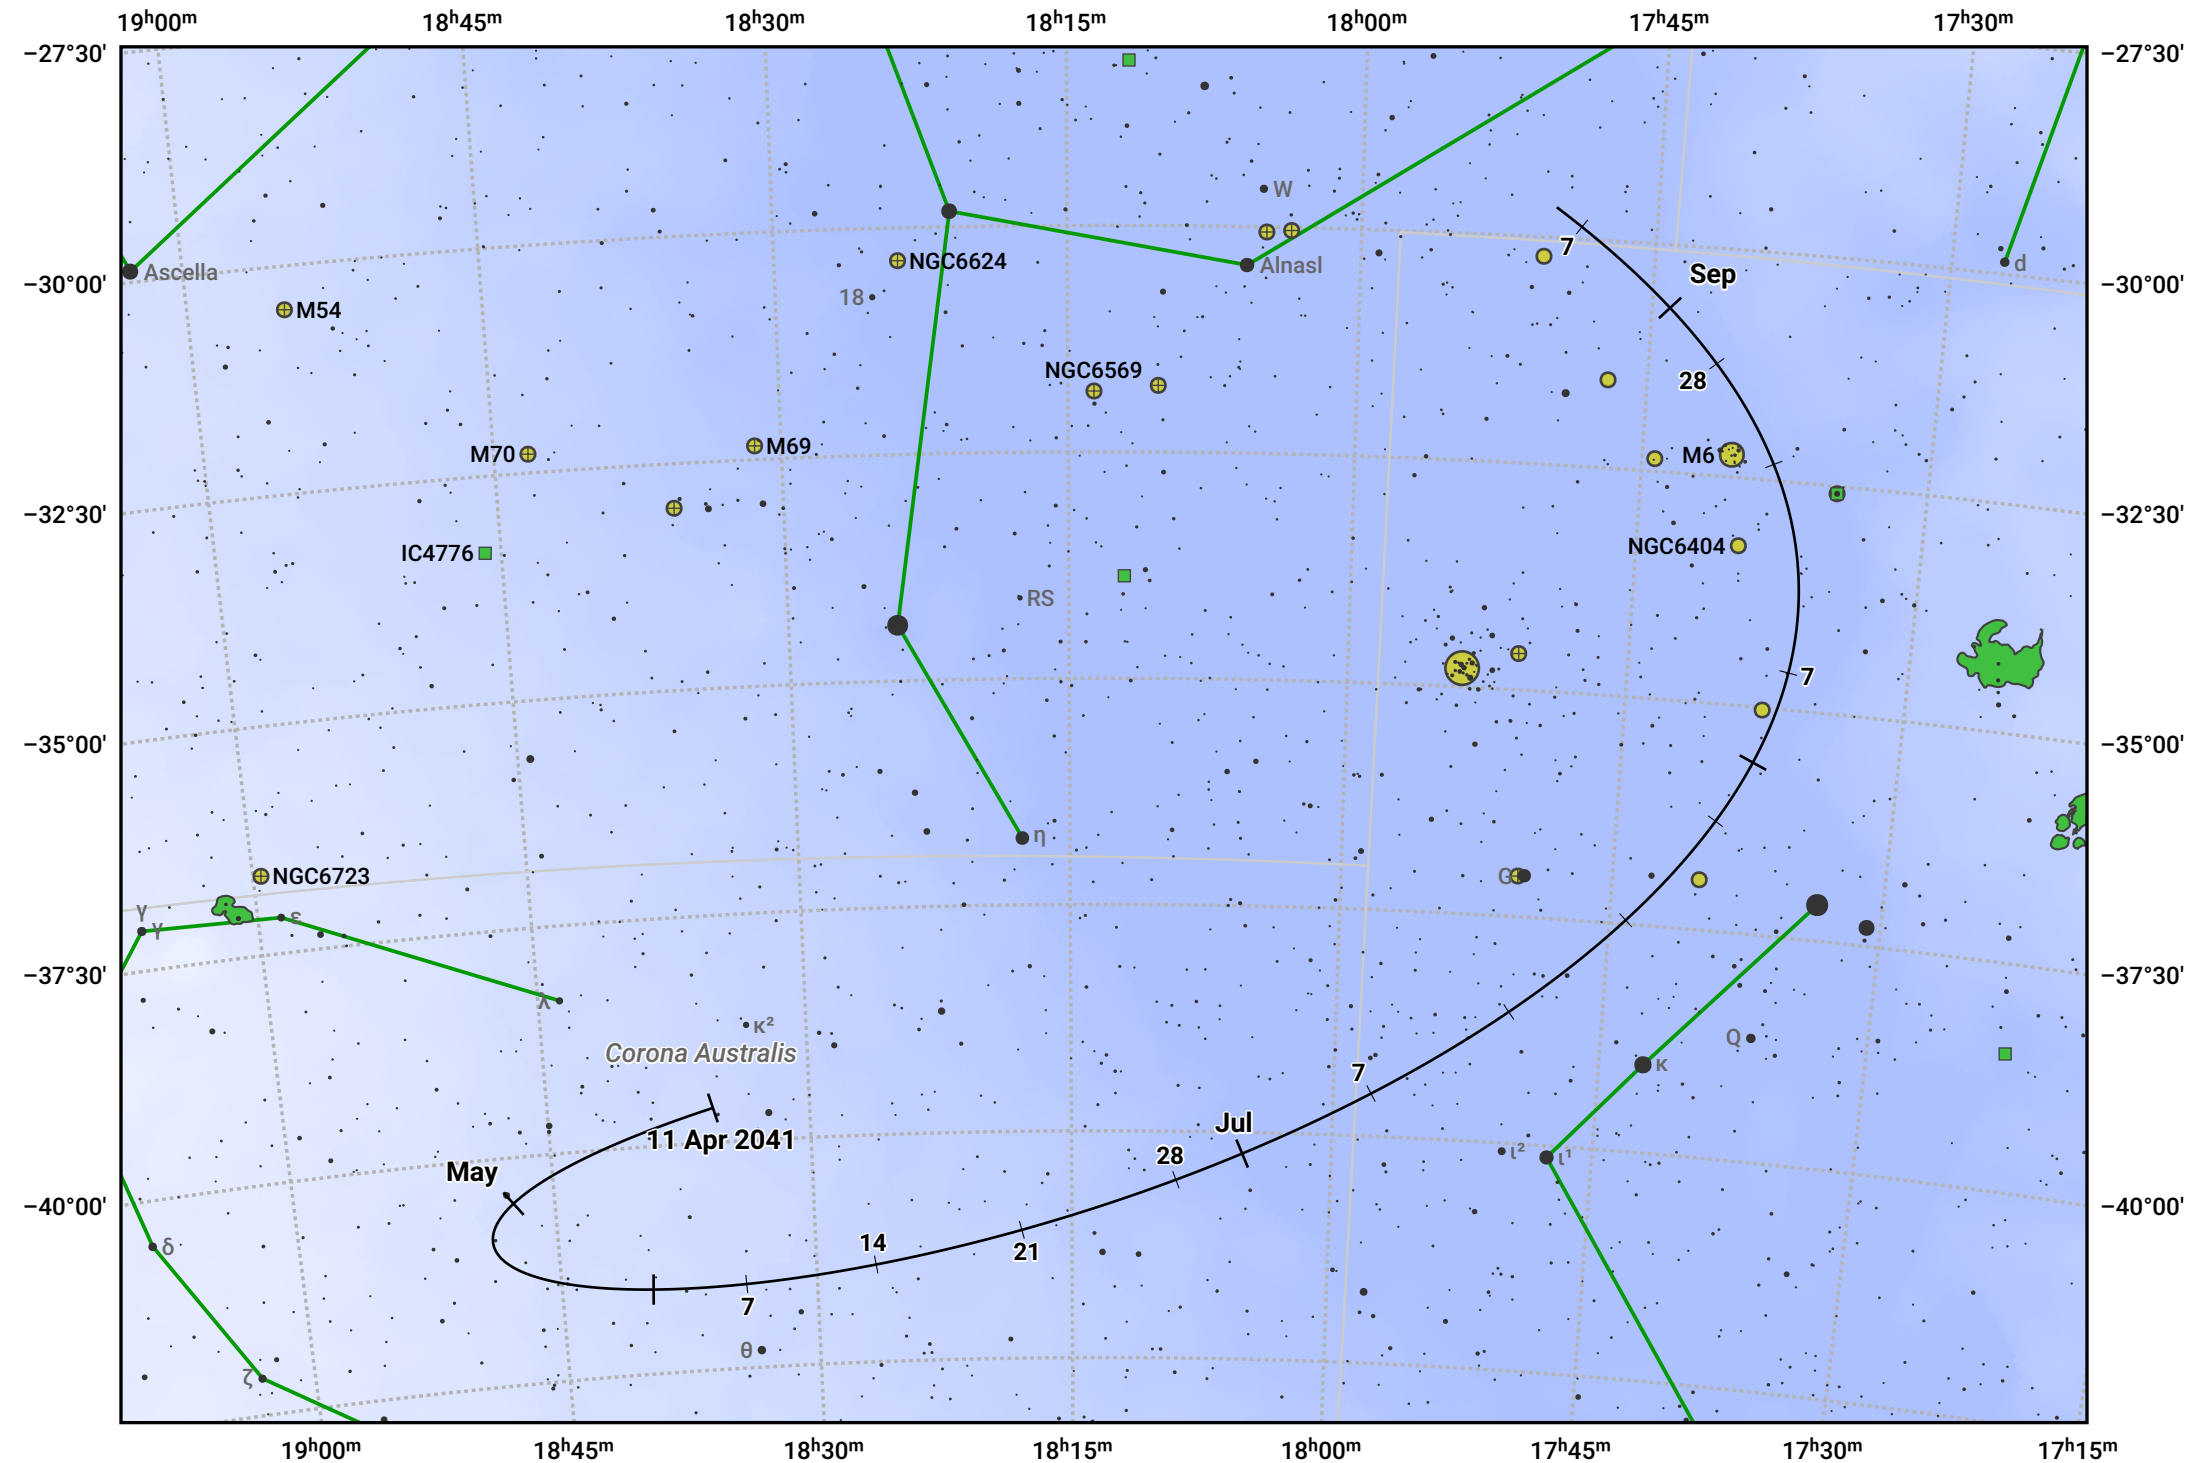

# The path of Asteroid 89 Julia around opposition on 25 Jun 2041

© Dominic Ford 2011–2024. Date markers placed at midnight UTC. Downloaded from <https://in-the-sky.org>

Magnitude scale: 9.0 8.0 7.0 6.0 5.0 4.0 3.0 2.0 1.0

— Ecliptic Plane

Galaxy Bright nebula Open cluster Globular cluster

Date	Mag	Phase
2041 May 1	10.8	97%
2041 May 28	10.2	99%
2041 Jun 1	10.1	99%
2041 Jul 1	9.6	100%
2041 Aug 1	10.1	98%
2041 Sep 1	10.6	95%