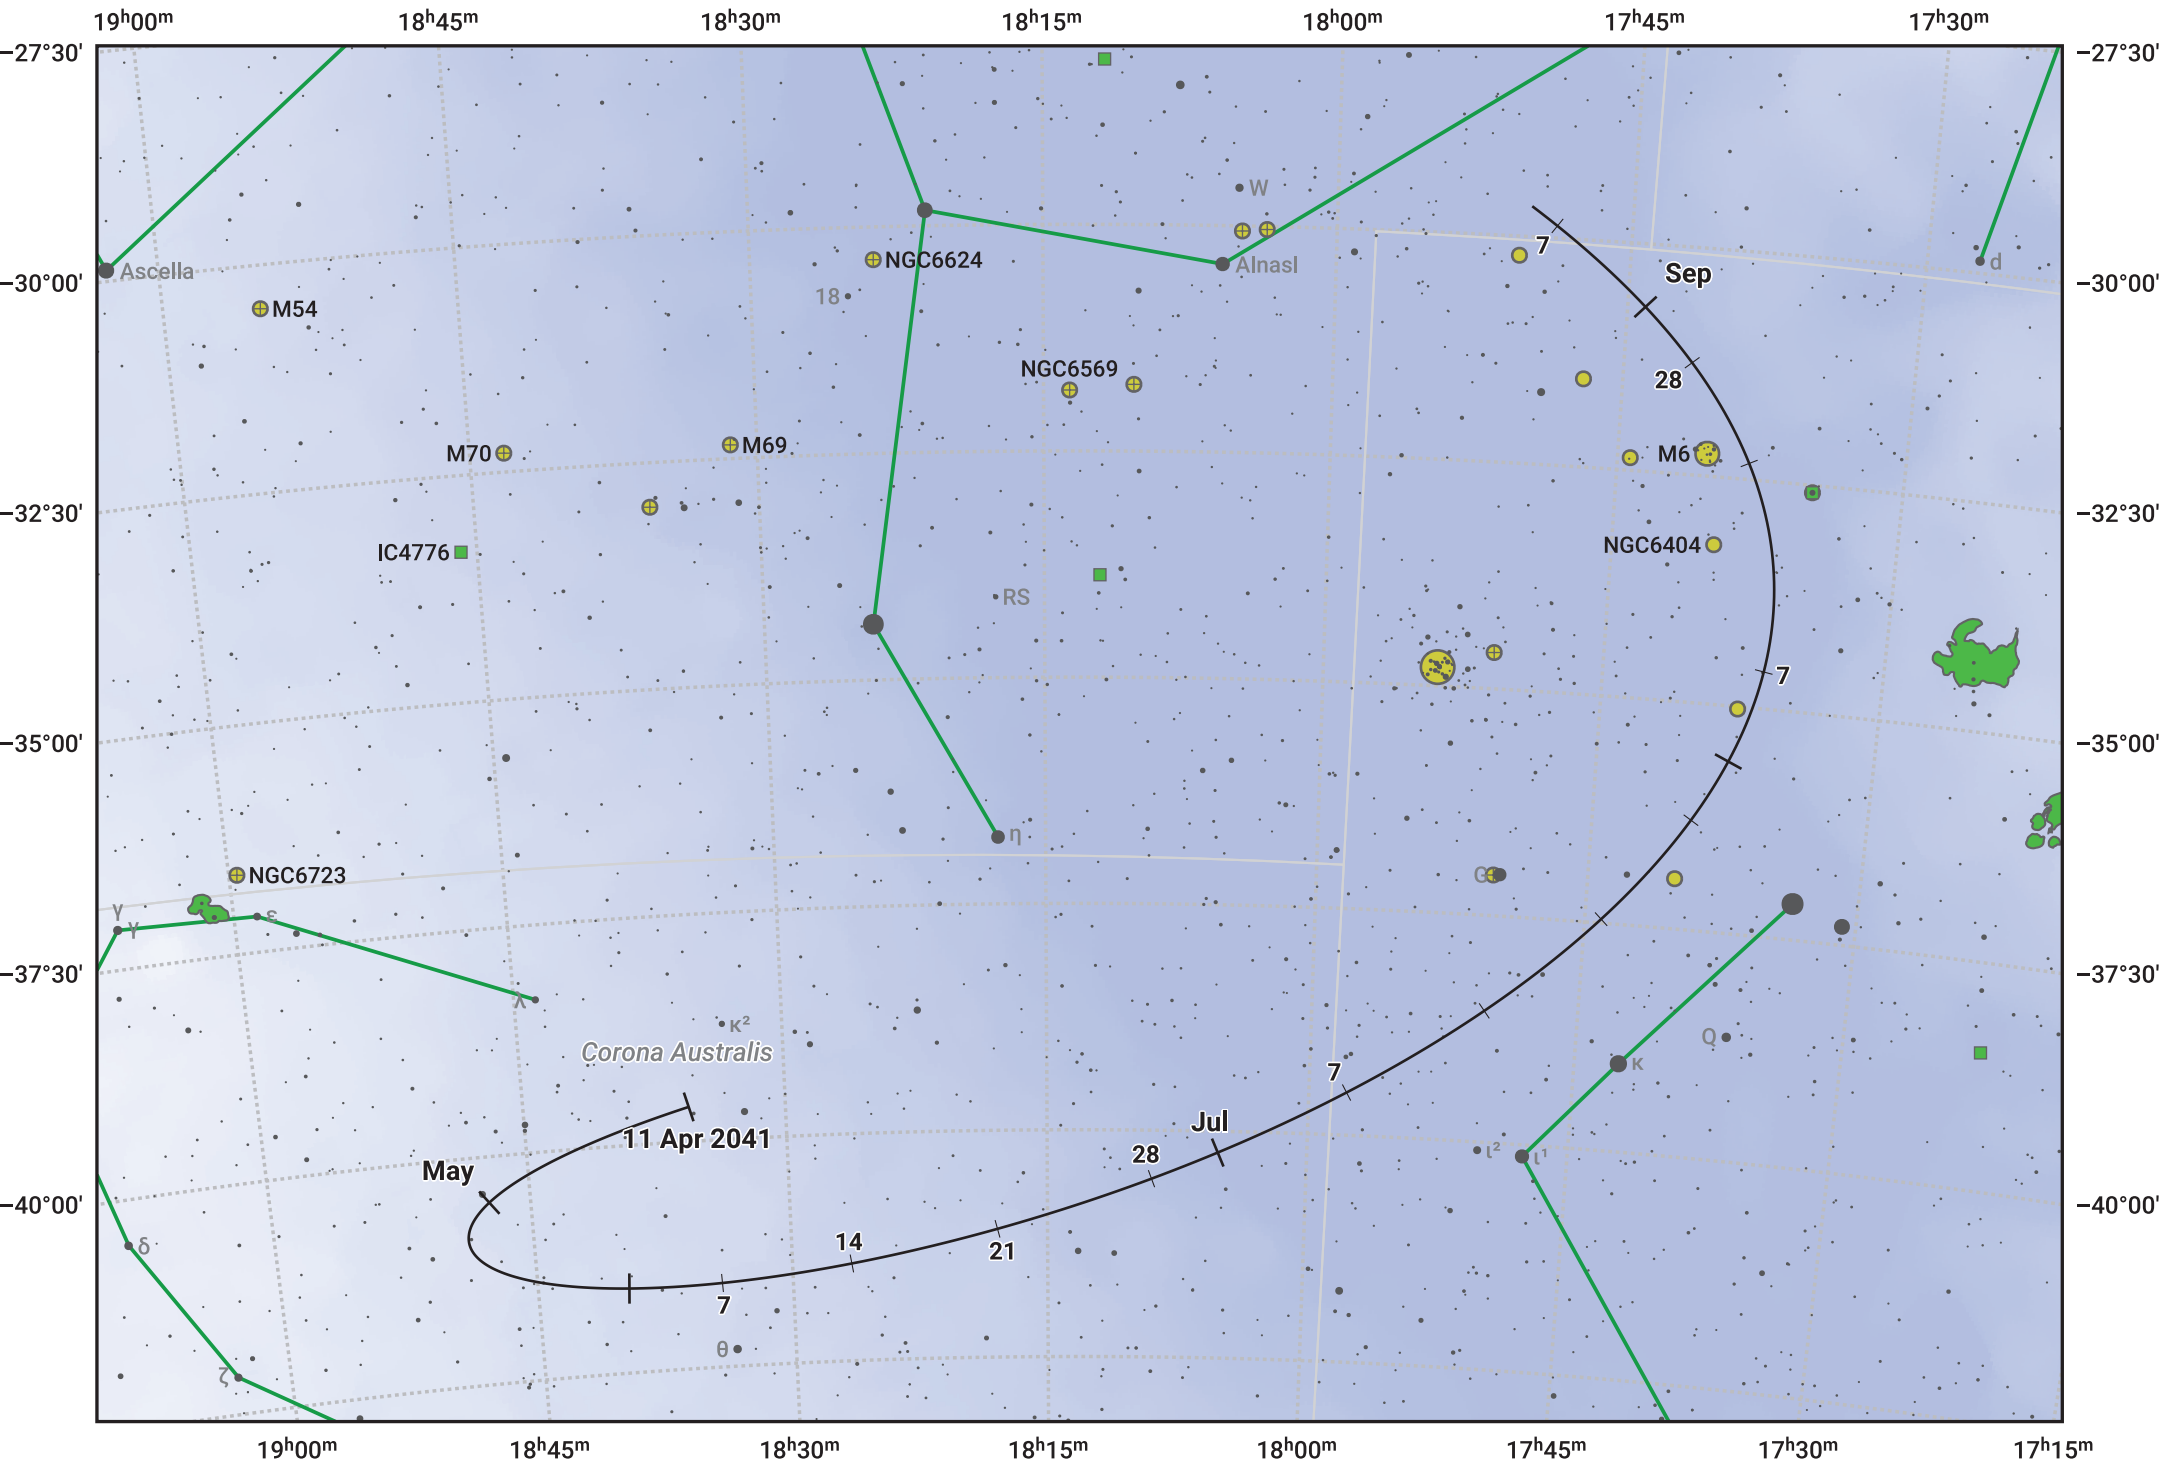

The path of Asteroid 89 Julia around opposition on 25 Jun 2041

© Dominic Ford 2011–2024. Date markers placed at midnight UTC. Downloaded from <https://in-the-sky.org>

Magnitude scale: 9.0 8.0 7.0 6.0 5.0 4.0 3.0 2.0 1.0

— Ecliptic Plane

Galaxy Bright nebula Open cluster Globular cluster

Date	Mag	Phase
2041 May 1	10.8	97%
2041 May 28	10.2	99%
2041 Jun 1	10.1	99%
2041 Jul 1	9.6	100%
2041 Aug 1	10.1	98%
2041 Sep 1	10.6	95%