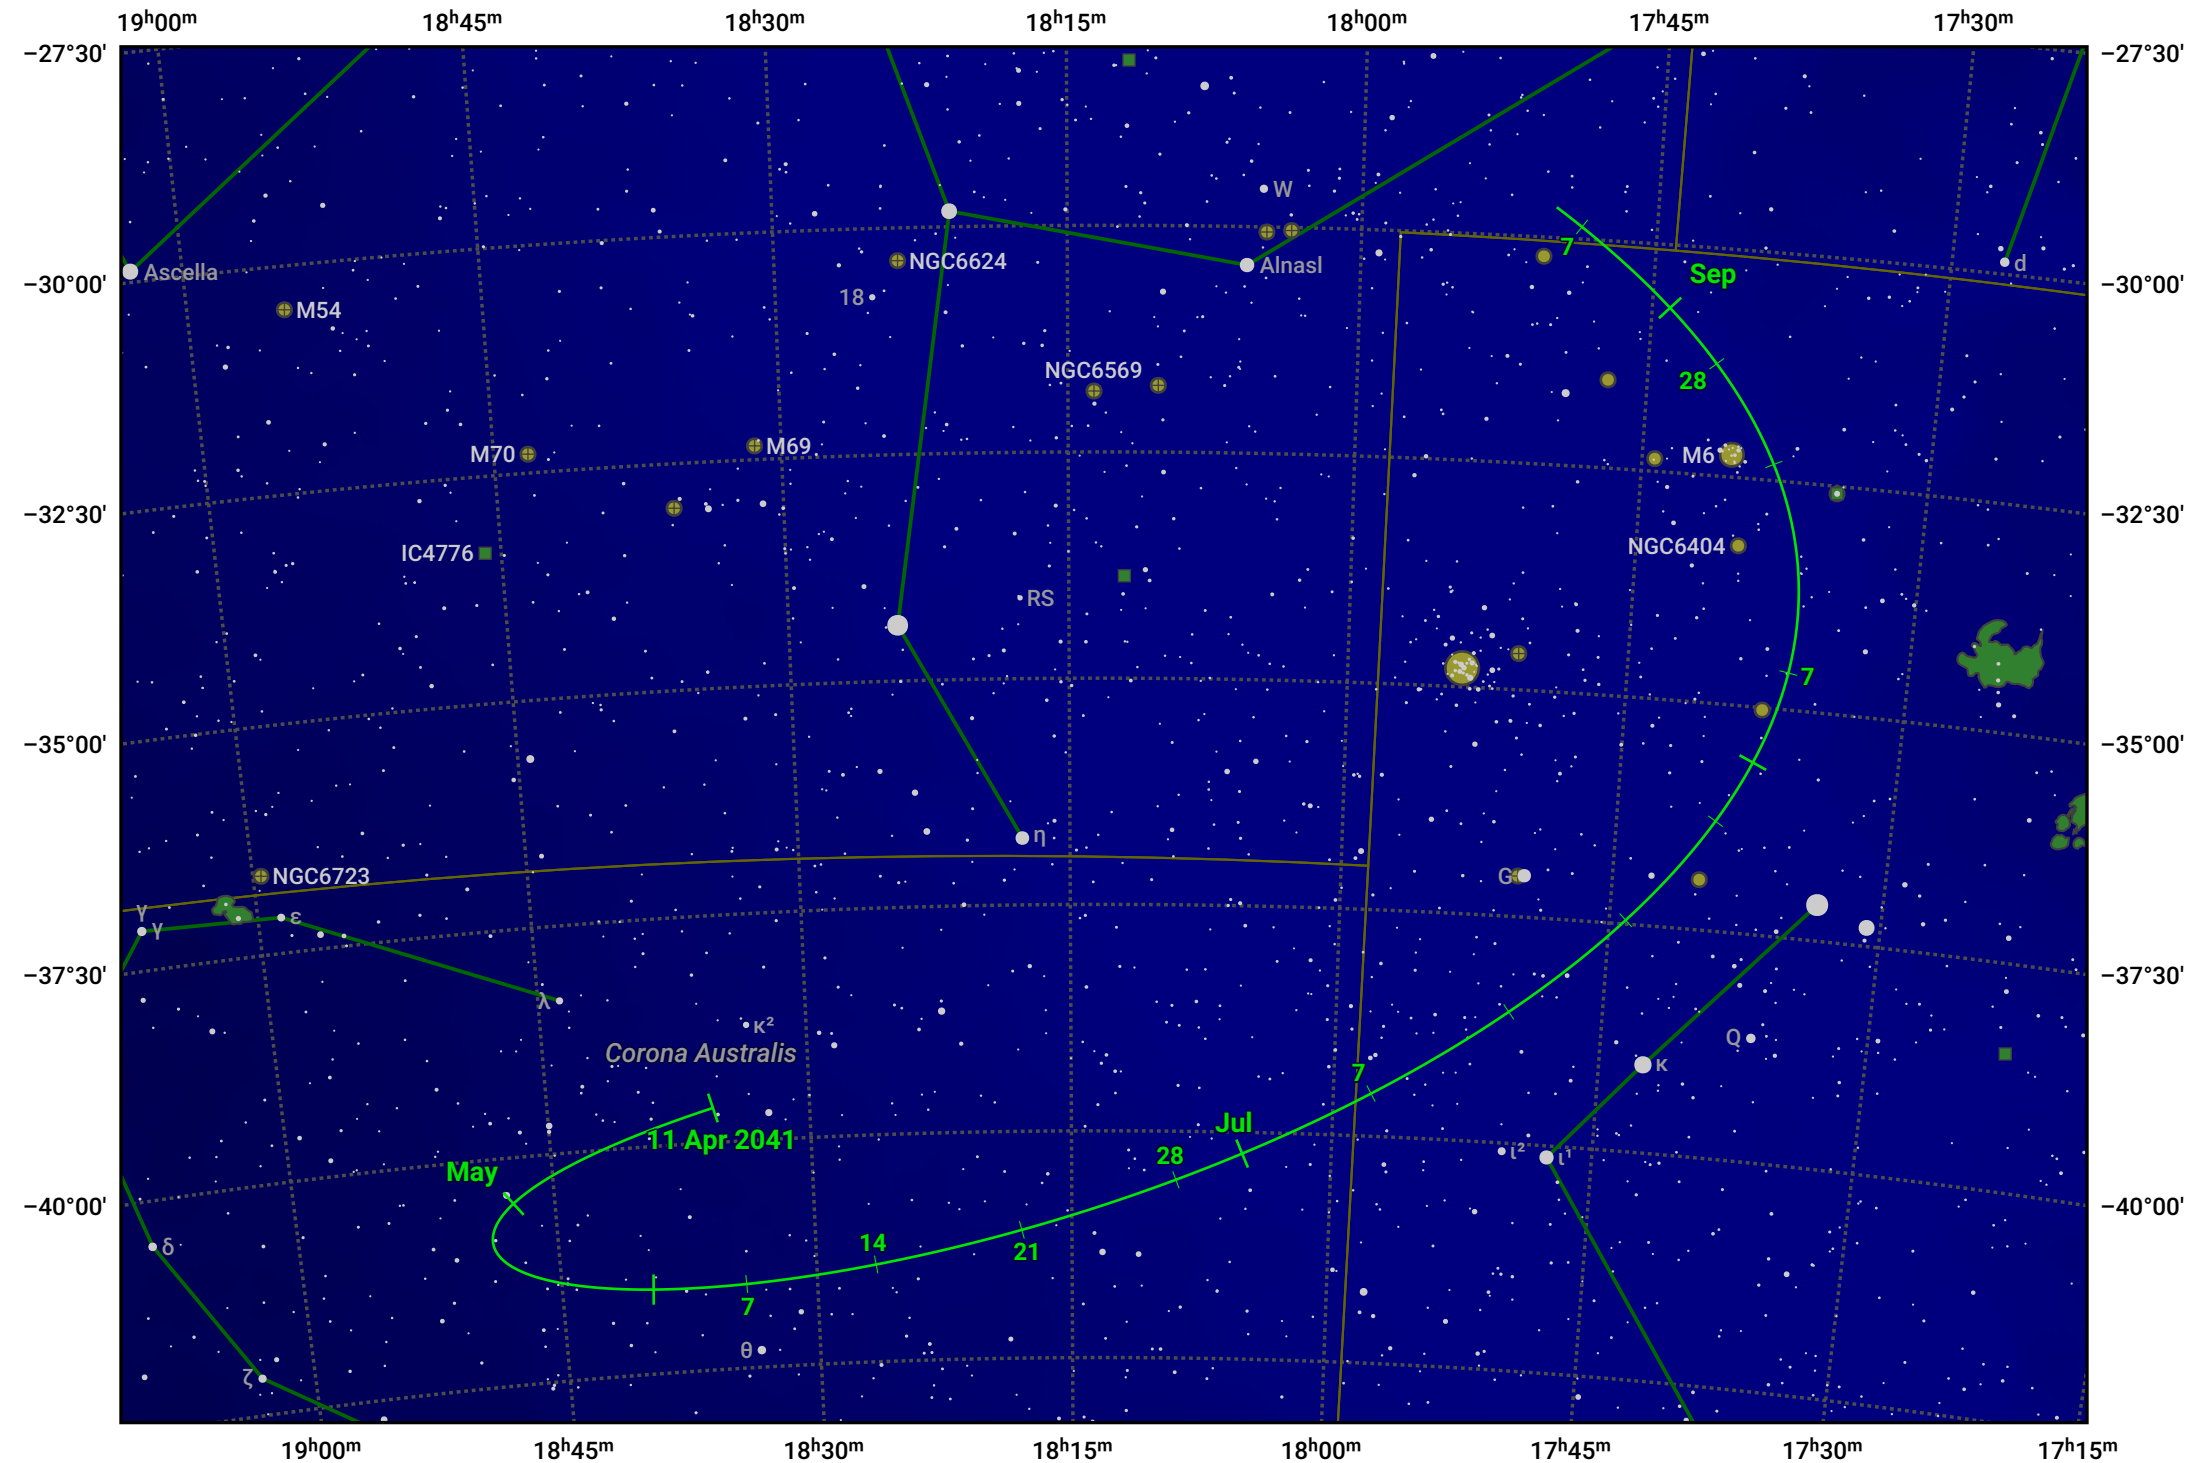

The path of Asteroid 89 Julia around opposition on 25 Jun 2041

© Dominic Ford 2011–2024. Date markers placed at midnight UTC. Downloaded from <https://in-the-sky.org>

Magnitude scale: 9.0 8.0 7.0 6.0 5.0 4.0 3.0 2.0 1.0

— Ecliptic Plane

Galaxy Bright nebula Open cluster Globular cluster

Date	Mag	Phase
2041 May 1	10.8	97%
2041 May 28	10.2	99%
2041 Jun 1	10.1	99%
2041 Jul 1	9.6	100%
2041 Aug 1	10.1	98%
2041 Sep 1	10.6	95%