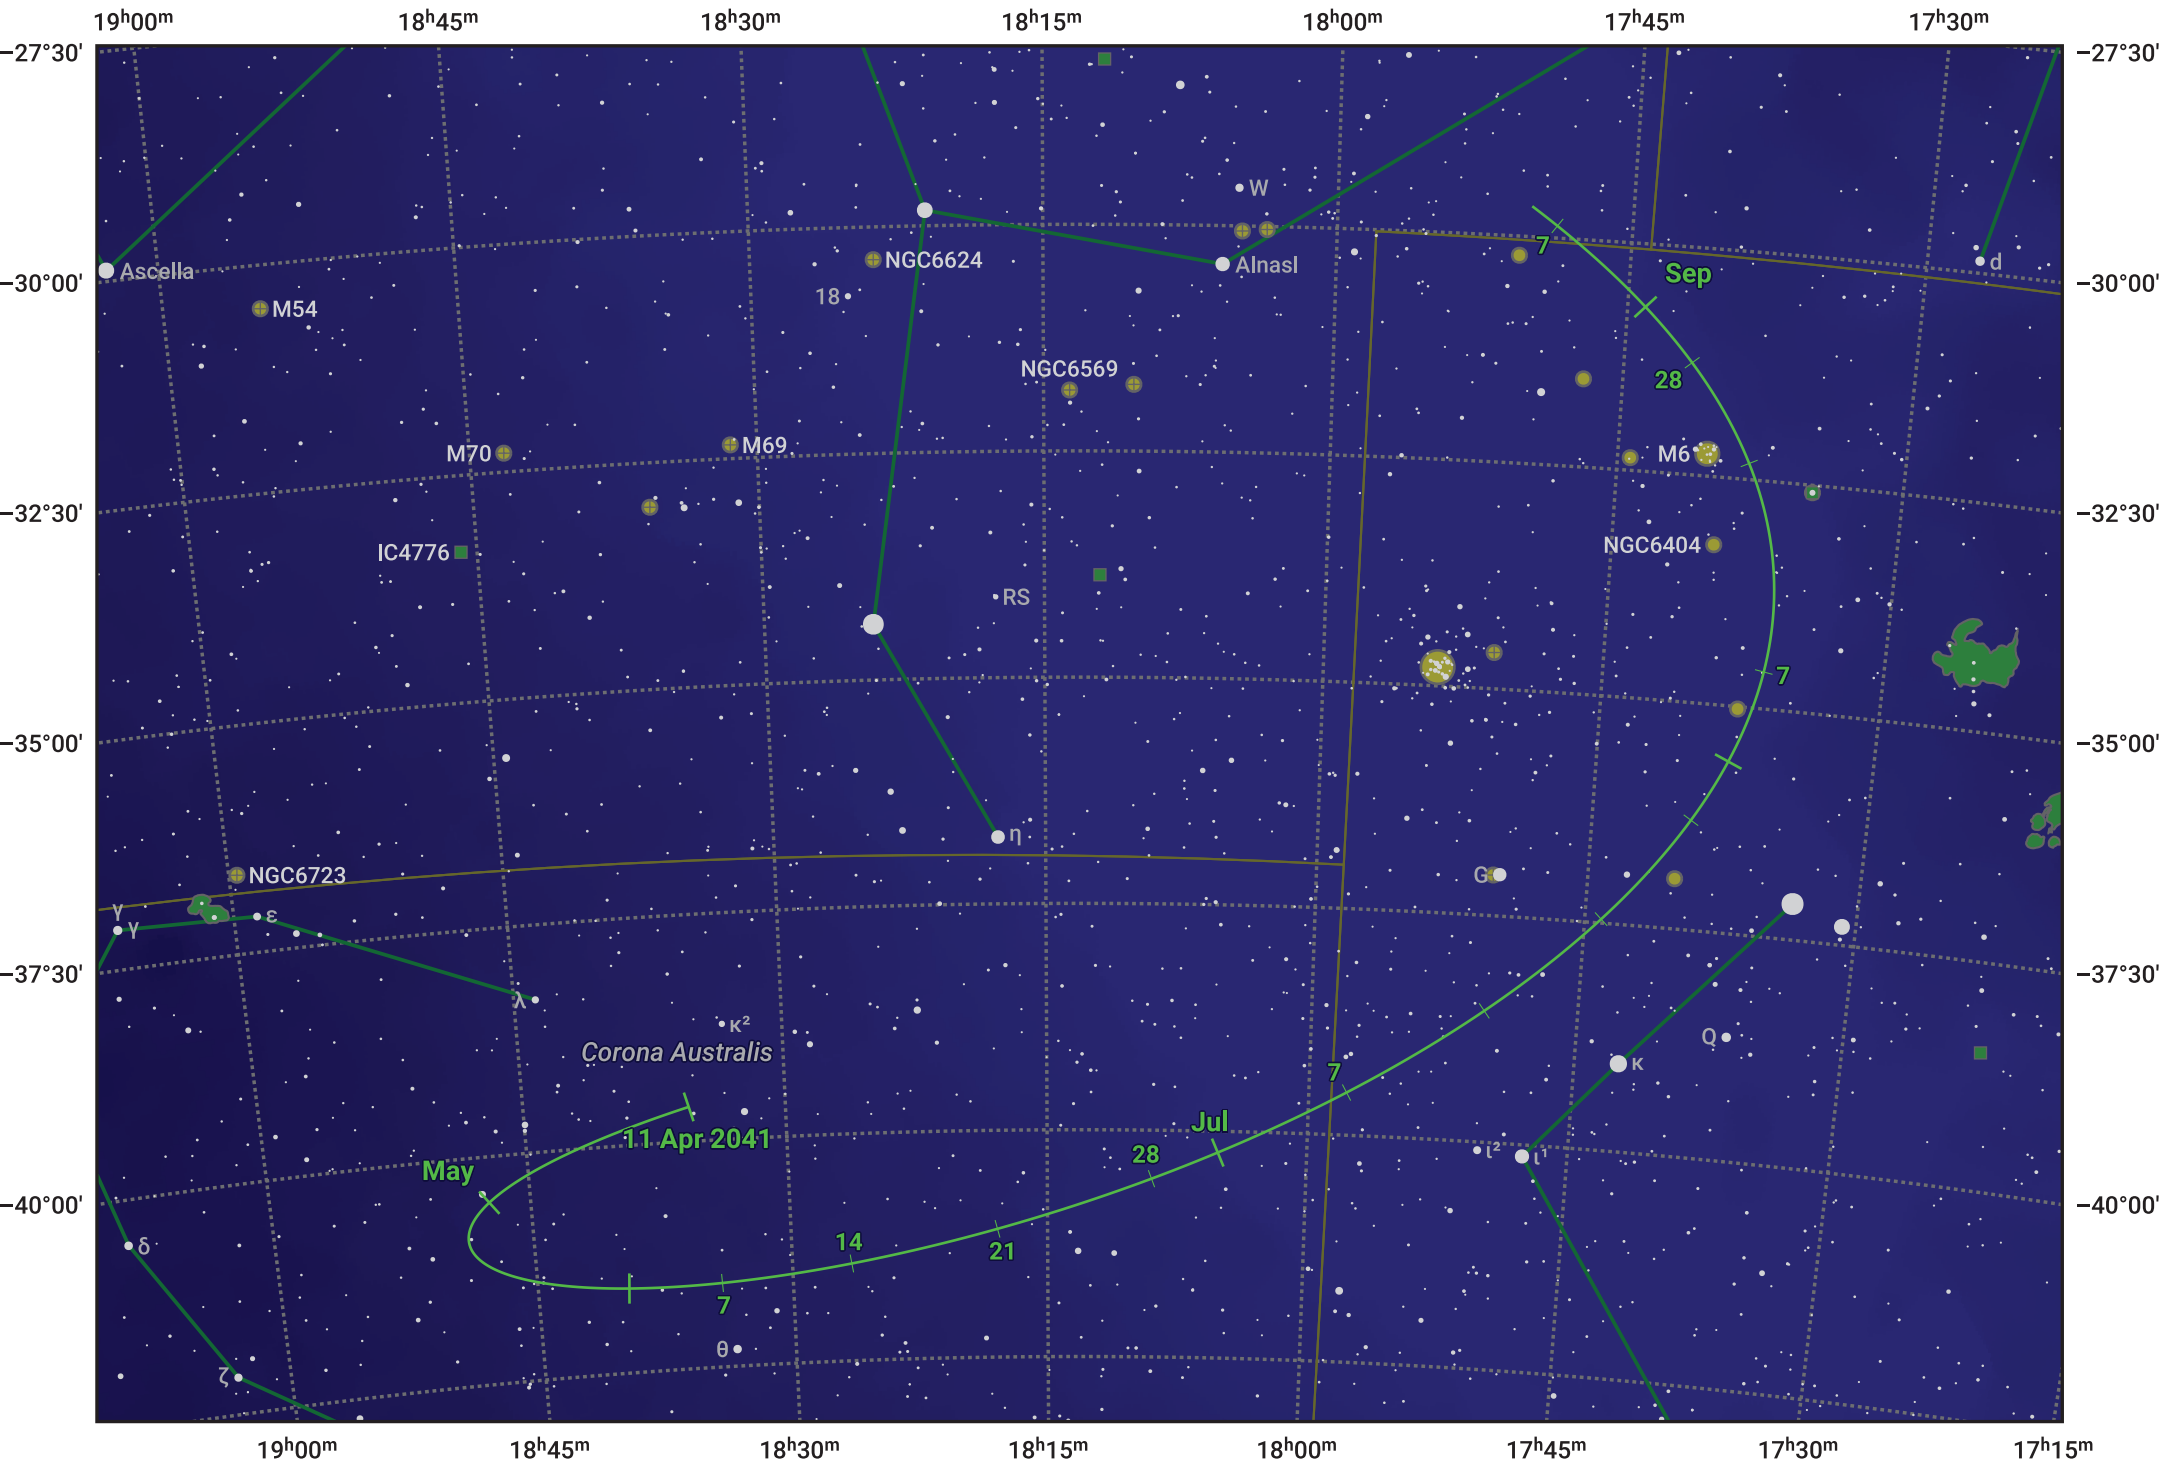

The path of Asteroid 89 Julia around opposition on 25 Jun 2041

© Dominic Ford 2011–2024. Date markers placed at midnight UTC. Downloaded from <https://in-the-sky.org>

Magnitude scale: 9.0 8.0 7.0 6.0 5.0 4.0 3.0 2.0 1.0

- Ecliptic Plane
- Galaxy
- Bright nebula
- Open cluster
- Globular cluster

| Date | Mag | Phase |
|-------------|------|-------|
| 2041 May 1 | 10.8 | 97% |
| 2041 May 28 | 10.2 | 99% |
| 2041 Jun 1 | 10.1 | 99% |
| 2041 Jul 1 | 9.6 | 100% |
| 2041 Aug 1 | 10.1 | 98% |
| 2041 Sep 1 | 10.6 | 95% |