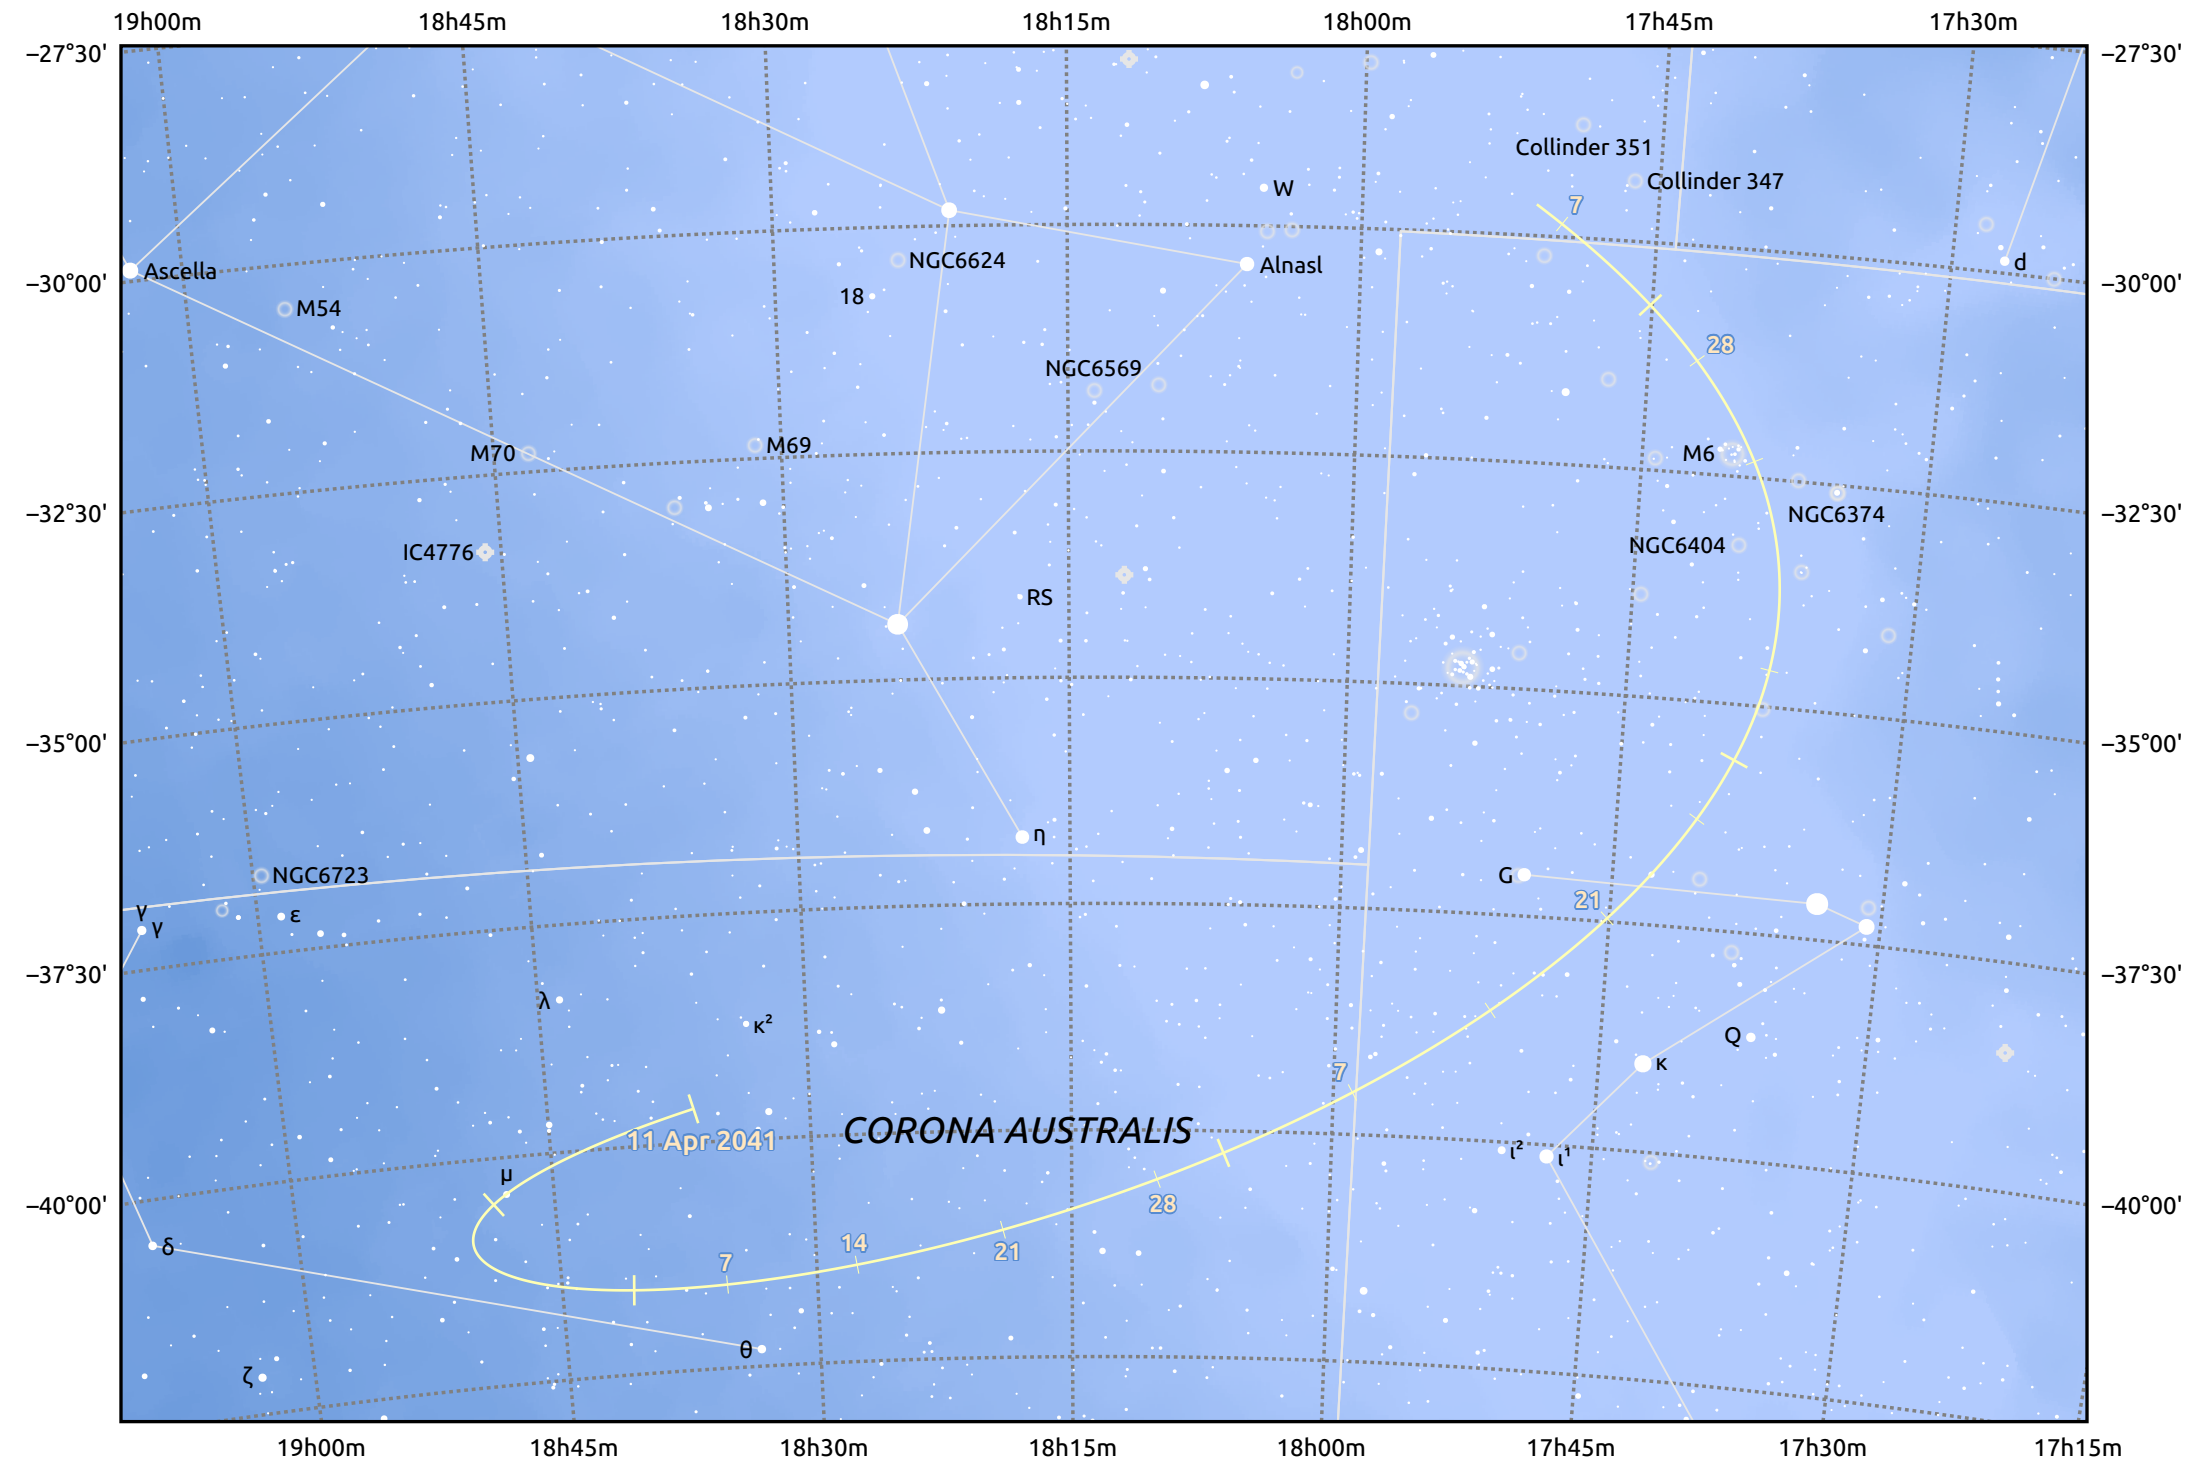

The path of Asteroid 89 Julia around opposition on 25 Jun 2041

© Dominic Ford 2011–2025. Date markers placed at midnight UTC. Downloaded from <https://in-the-sky.org>

Magnitude scale: 9.0 8.0 7.0 6.0 5.0 4.0 3.0 2.0 1.0

— Ecliptic Plane

Galaxy Bright nebula Open cluster Globular cluster Planetary nebula

Date	Mag	Phase
2041 May 1	10.8	97%
2041 May 29	10.1	99%
2041 Jun 1	10.1	99%
2041 Jul 1	9.6	100%
2041 Aug 1	10.1	98%
2041 Sep 1	10.6	95%