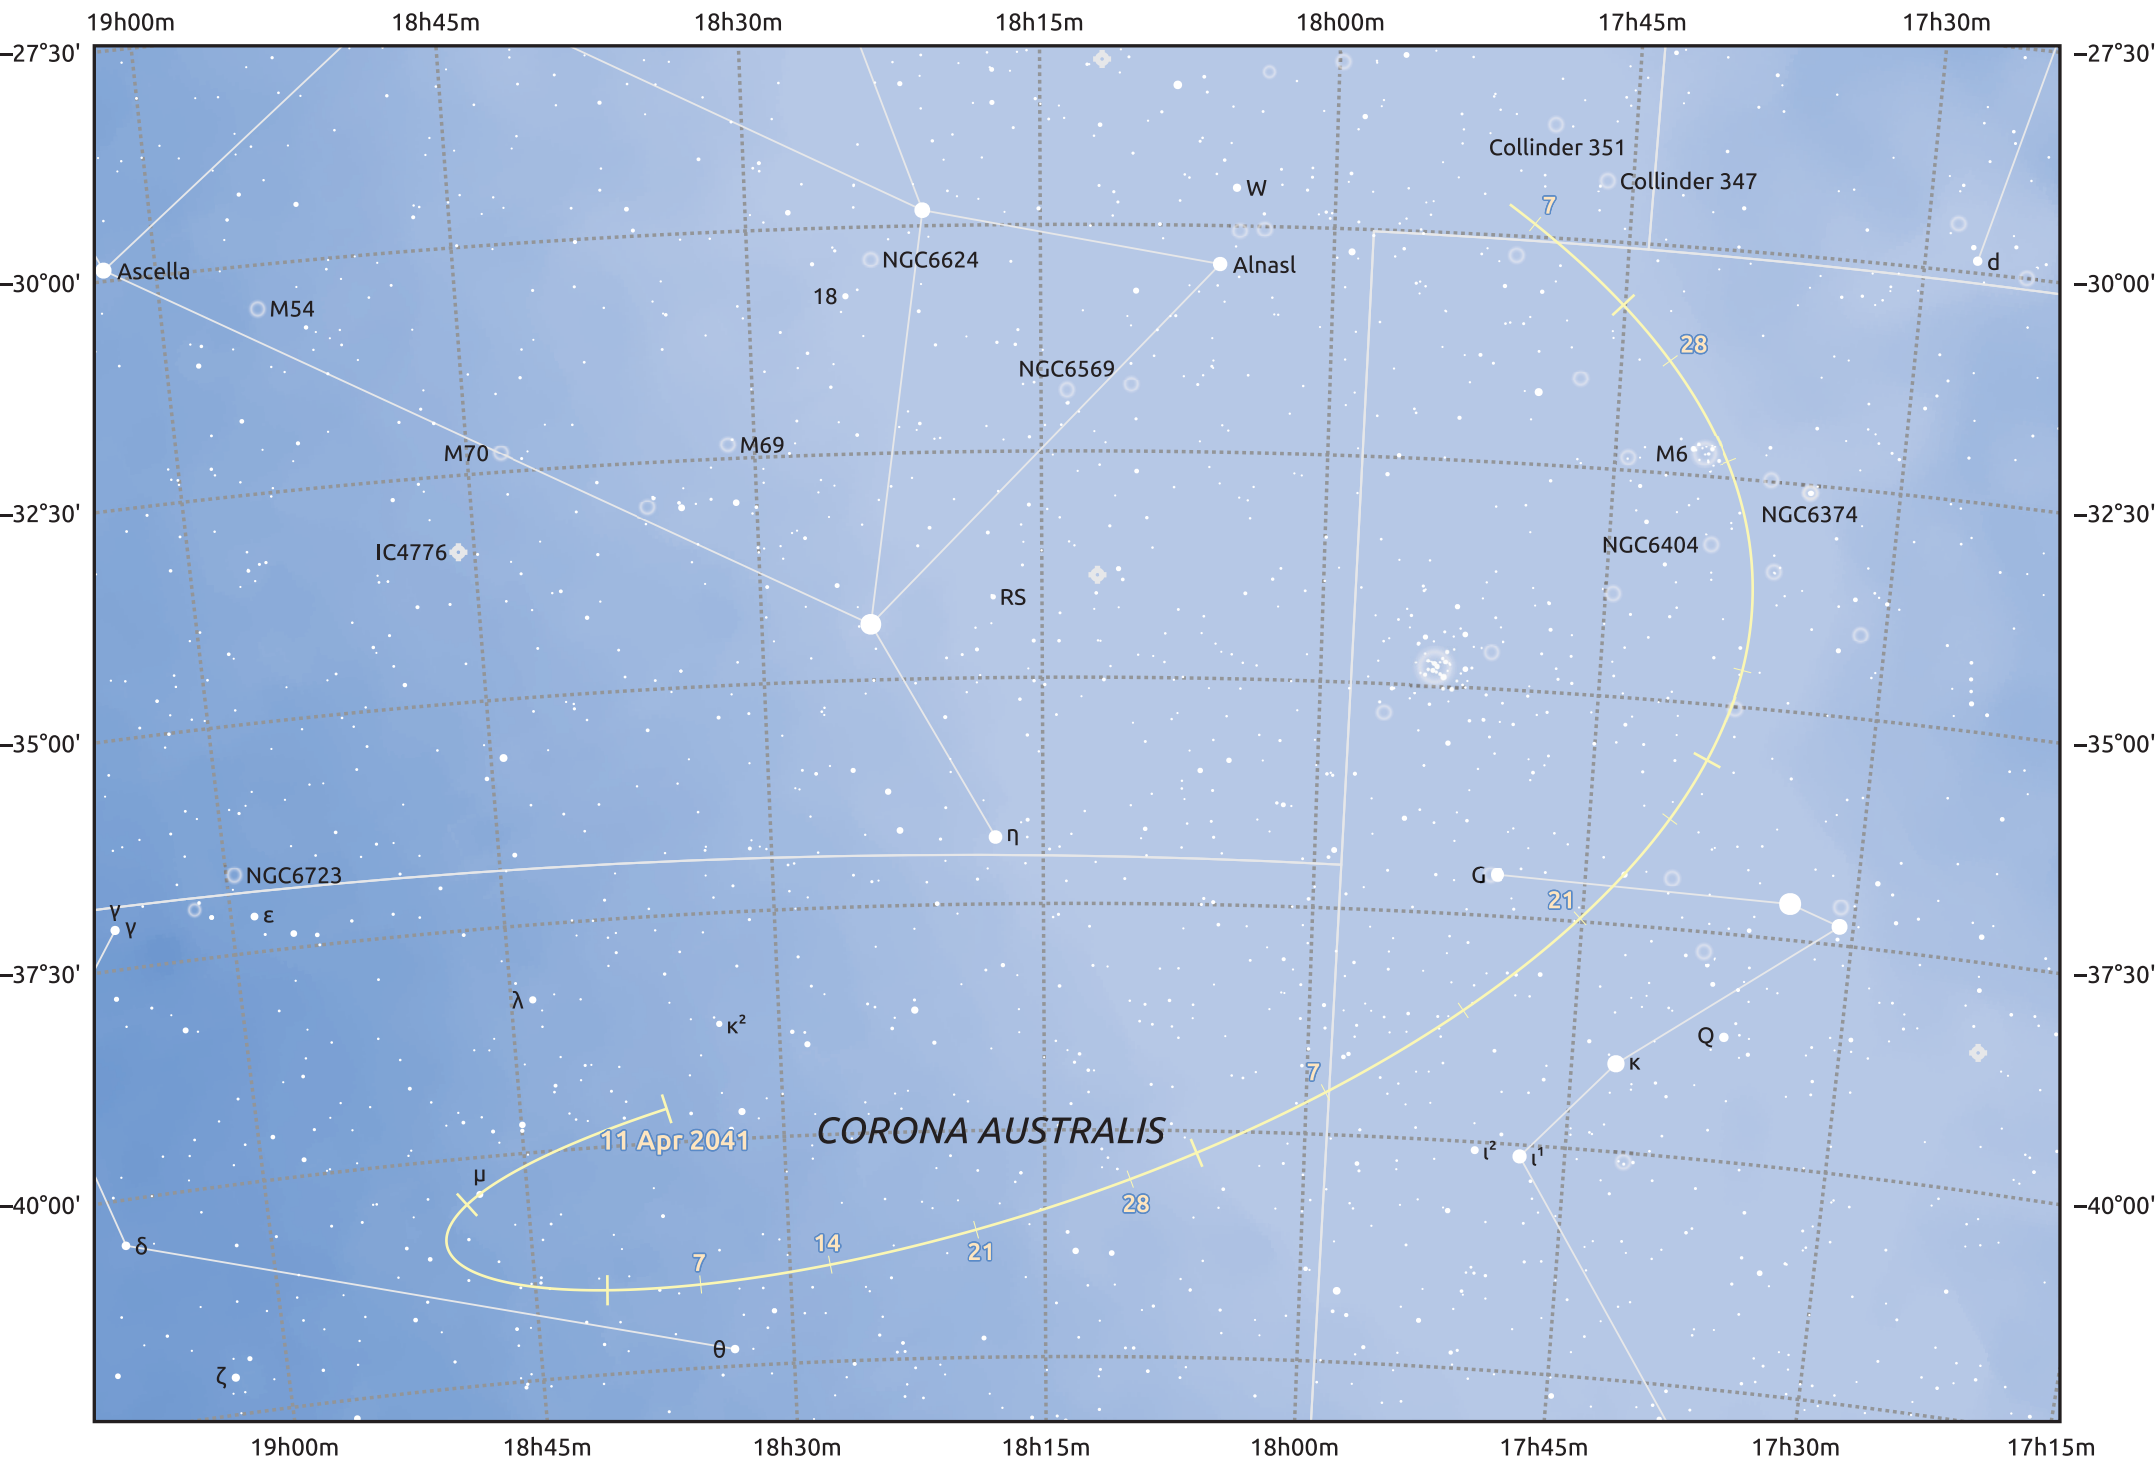

The path of Asteroid 89 Julia around opposition on 25 Jun 2041

© Dominic Ford 2011–2025. Date markers placed at midnight UTC. Downloaded from <https://in-the-sky.org>

Magnitude scale: 9.0 8.0 7.0 6.0 5.0 4.0 3.0 2.0 1.0

— Ecliptic Plane

Galaxy Bright nebula Open cluster Globular cluster Planetary nebula

Date	Mag	Phase
2041 May 1	10.8	97%
2041 May 29	10.1	99%
2041 Jun 1	10.1	99%
2041 Jul 1	9.6	100%
2041 Aug 1	10.1	98%
2041 Sep 1	10.6	95%