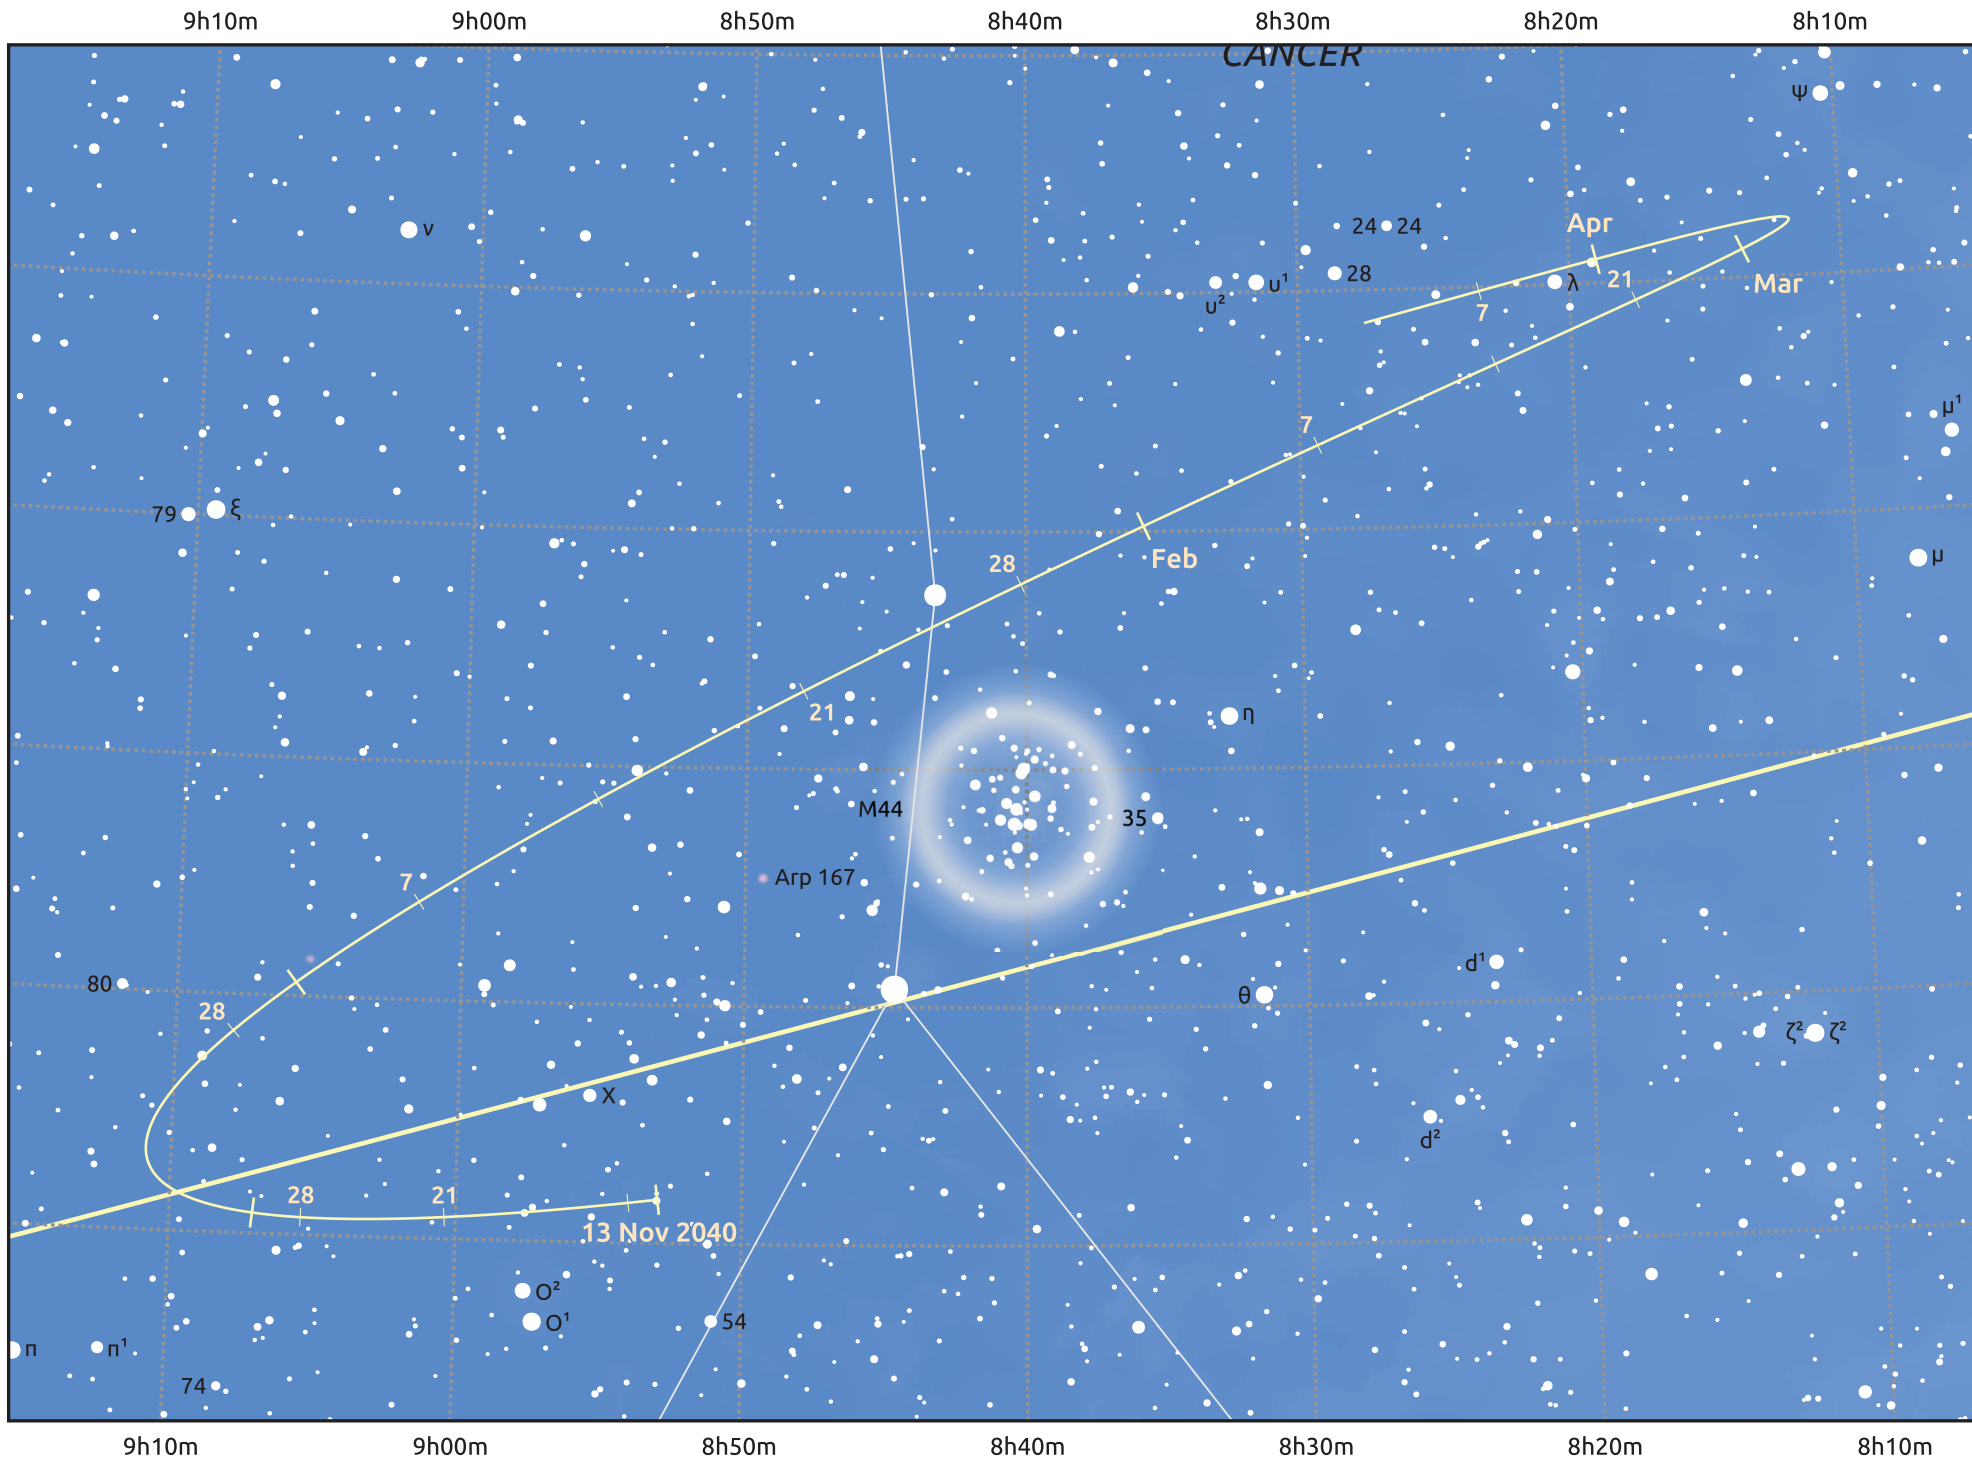

The path of Asteroid 8 Flora around opposition on 27 Jan 2041

© Dominic Ford 2011–2025. Date markers placed at midnight UTC. Downloaded from <https://in-the-sky.org>

Magnitude scale: 10.0 9.0 8.0 7.0 6.0 5.0 4.0 3.0

Ecliptic Plane

Galaxy Bright nebula Open cluster Globular cluster Planetary nebula

Date	Mag	Phase
2040 Dec 1	10.1	95%
2041 Jan 1	9.5	98%
2041 Jan 3	9.4	99%
2041 Feb 1	9.0	100%
2041 Mar 1	9.9	98%
2041 Mar 22	10.5	96%
2041 Apr 1	10.7	96%