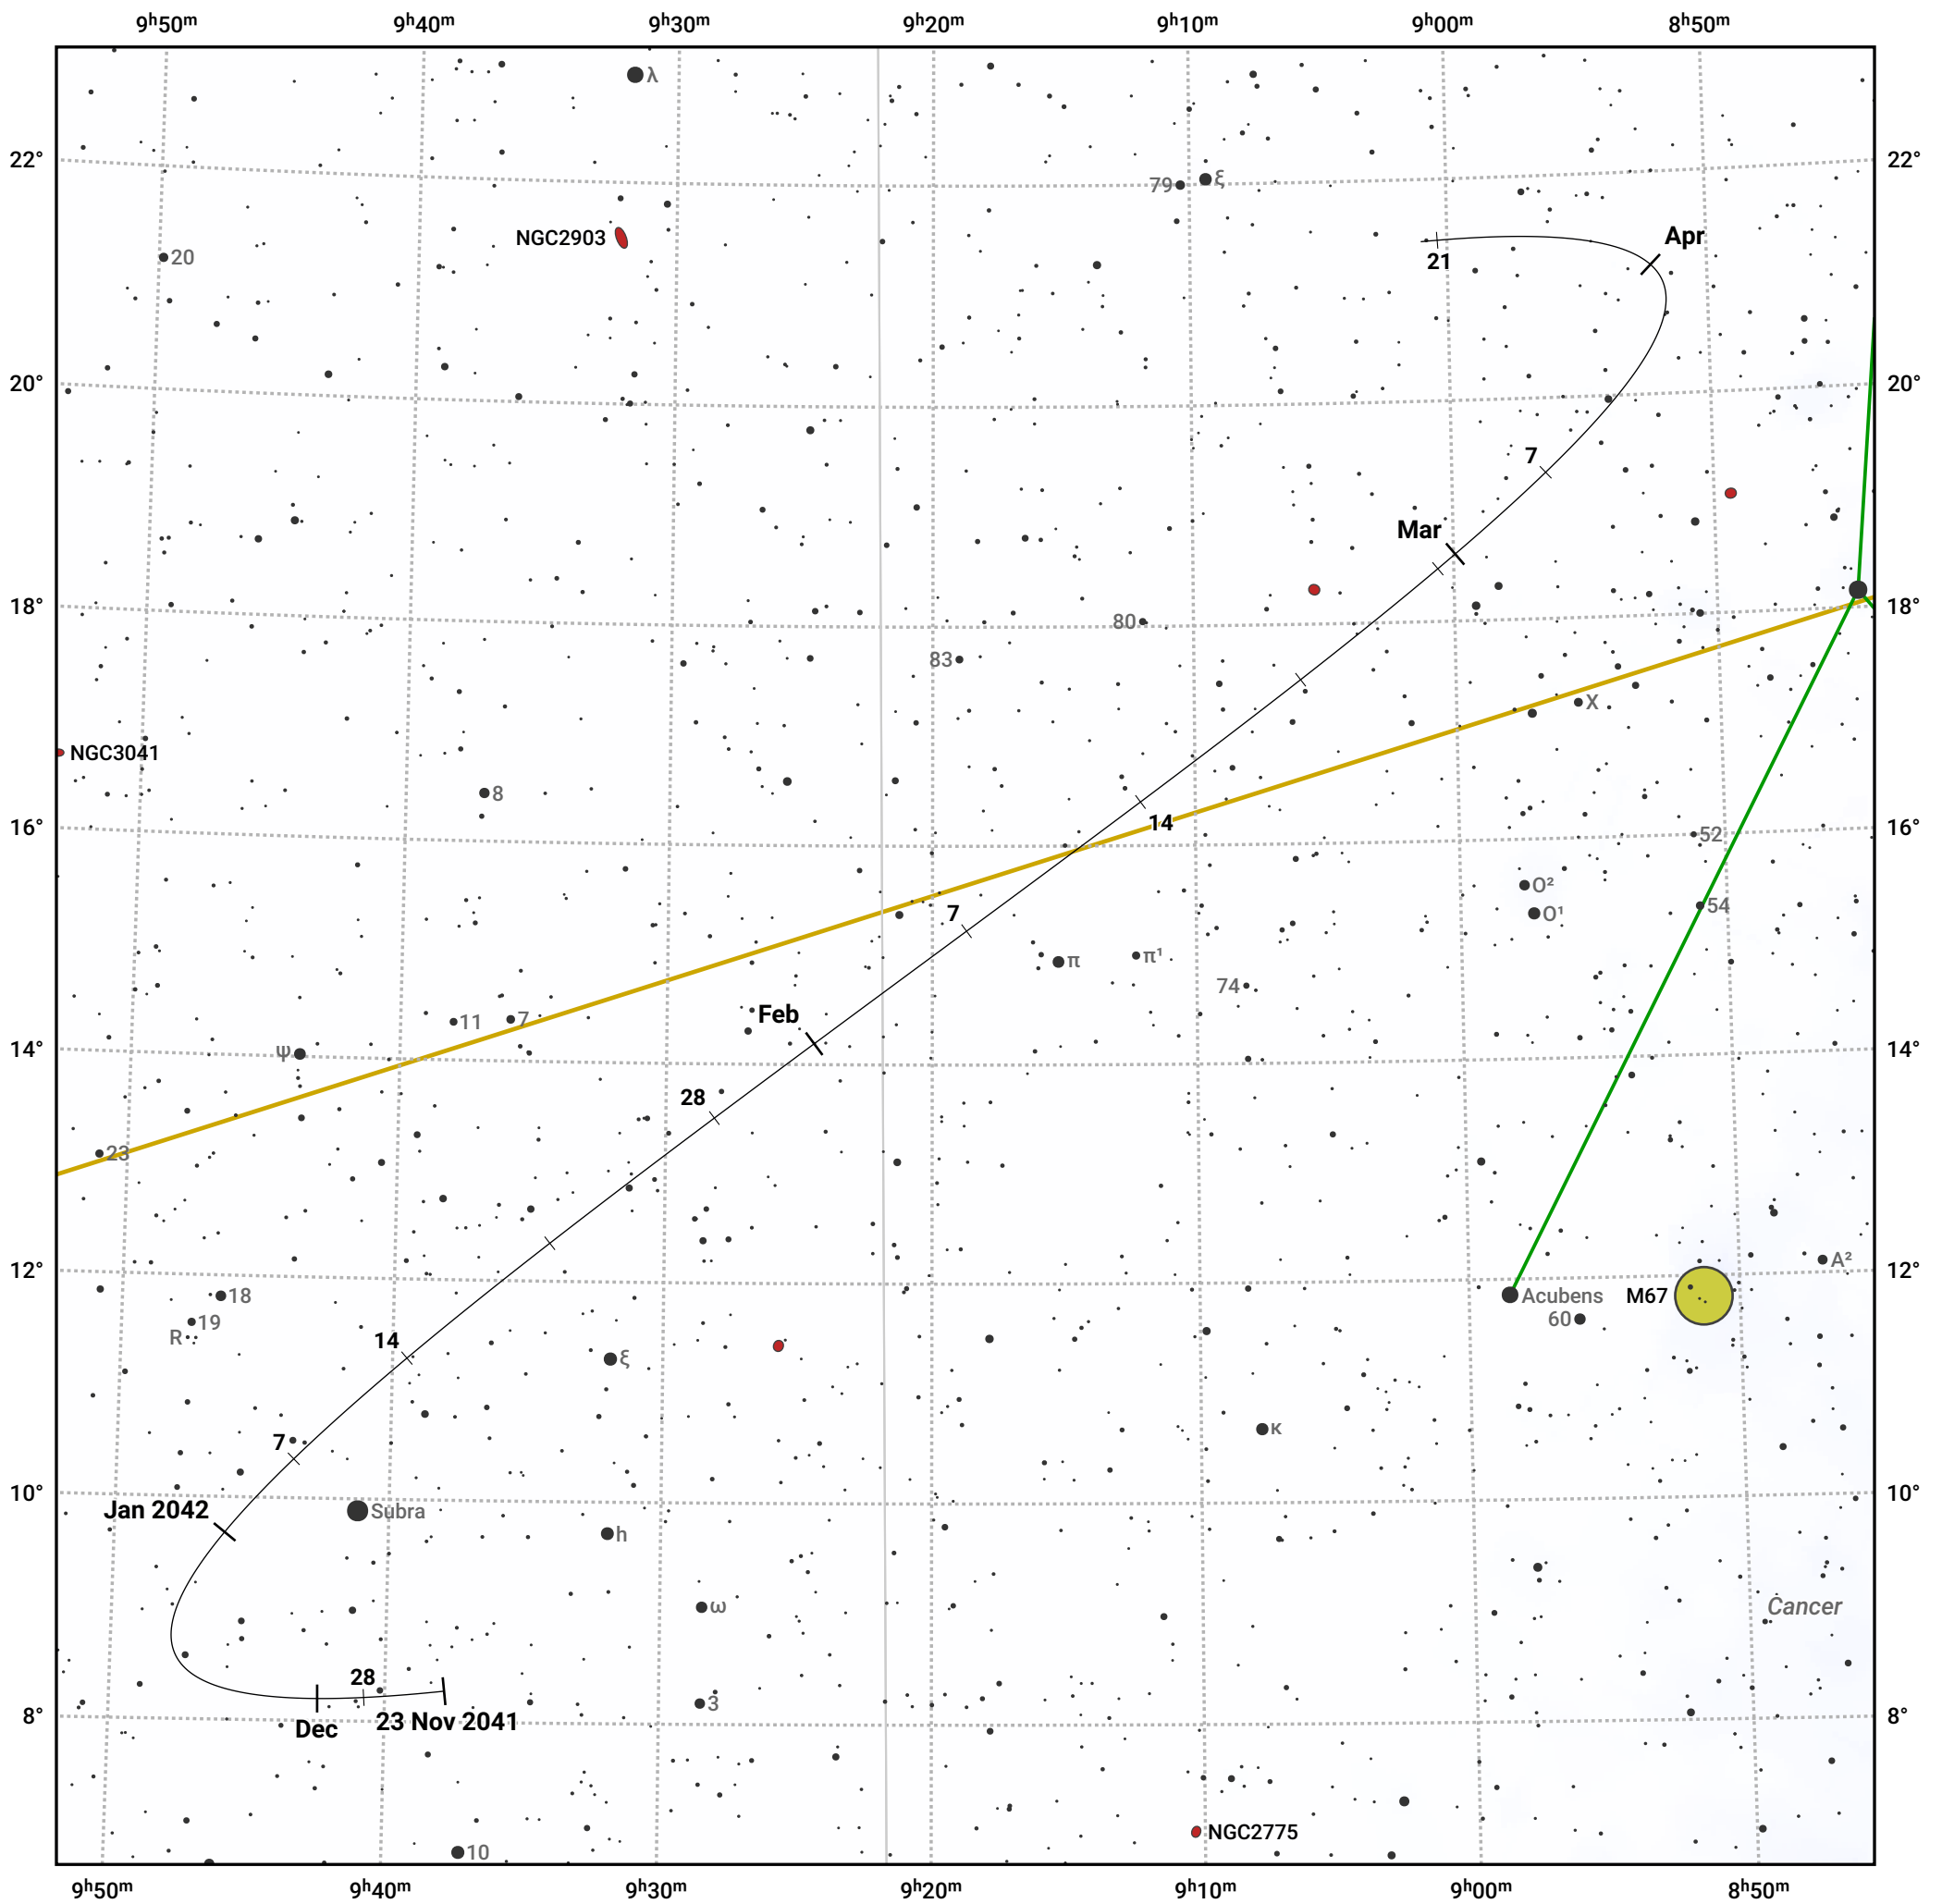

# The path of Asteroid 6 Hebe around opposition on 6 Feb 2042

© Dominic Ford 2011–2024. Date markers placed at midnight UTC. Downloaded from <https://in-the-sky.org>

Magnitude scale: 10.0 9.0 8.0 7.0 6.0 5.0 4.0 3.0

— Ecliptic Plane

Galaxy Bright nebula Open cluster Globular cluster

Date	Mag	Phase
2041 Dec 1	10.2	96%
2042 Jan 1	9.6	98%
2042 Jan 22	9.2	100%
2042 Feb 1	9.0	100%
2042 Mar 1	9.5	99%
2042 Mar 29	10.2	97%
2042 Apr 1	10.3	97%