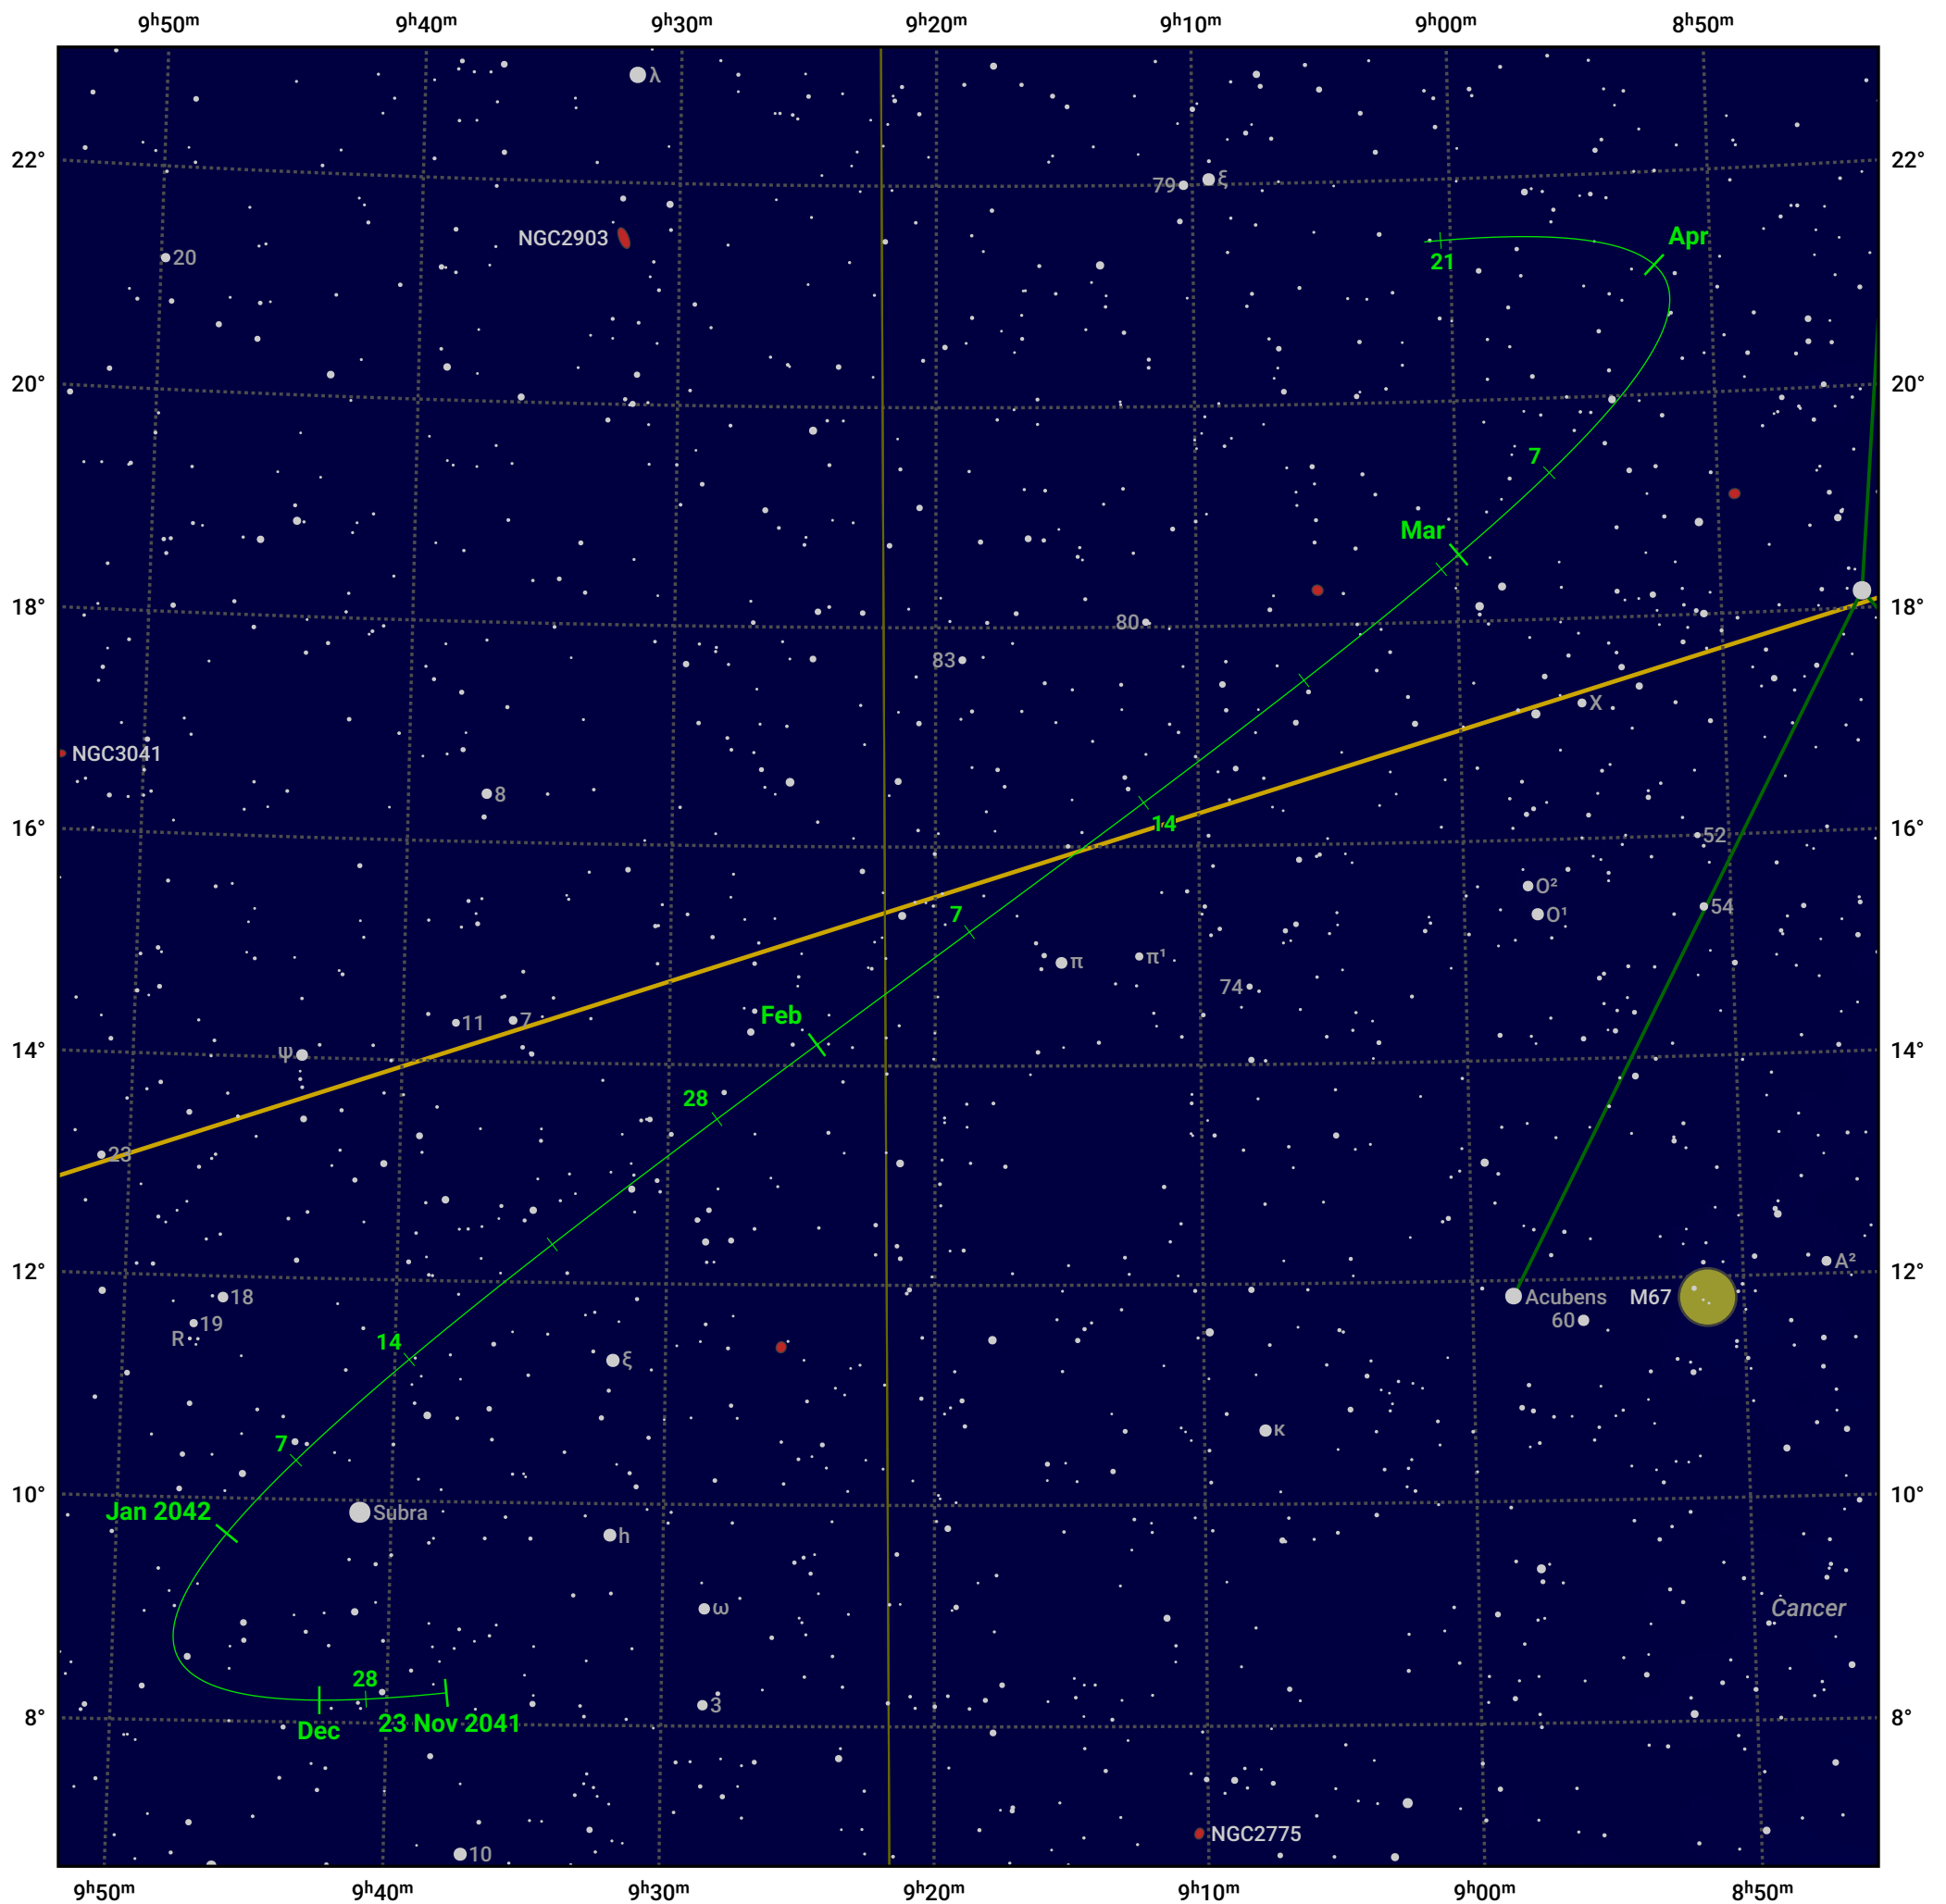

# The path of Asteroid 6 Hebe around opposition on 6 Feb 2042

© Dominic Ford 2011–2024. Date markers placed at midnight UTC. Downloaded from <https://in-the-sky.org>

Magnitude scale: 10.0 9.0 8.0 7.0 6.0 5.0 4.0 3.0

— Ecliptic Plane

Galaxy Bright nebula Open cluster Globular cluster

Date	Mag	Phase
2041 Dec 1	10.2	96%
2042 Jan 1	9.6	98%
2042 Jan 22	9.2	100%
2042 Feb 1	9.0	100%
2042 Mar 1	9.5	99%
2042 Mar 29	10.2	97%
2042 Apr 1	10.3	97%