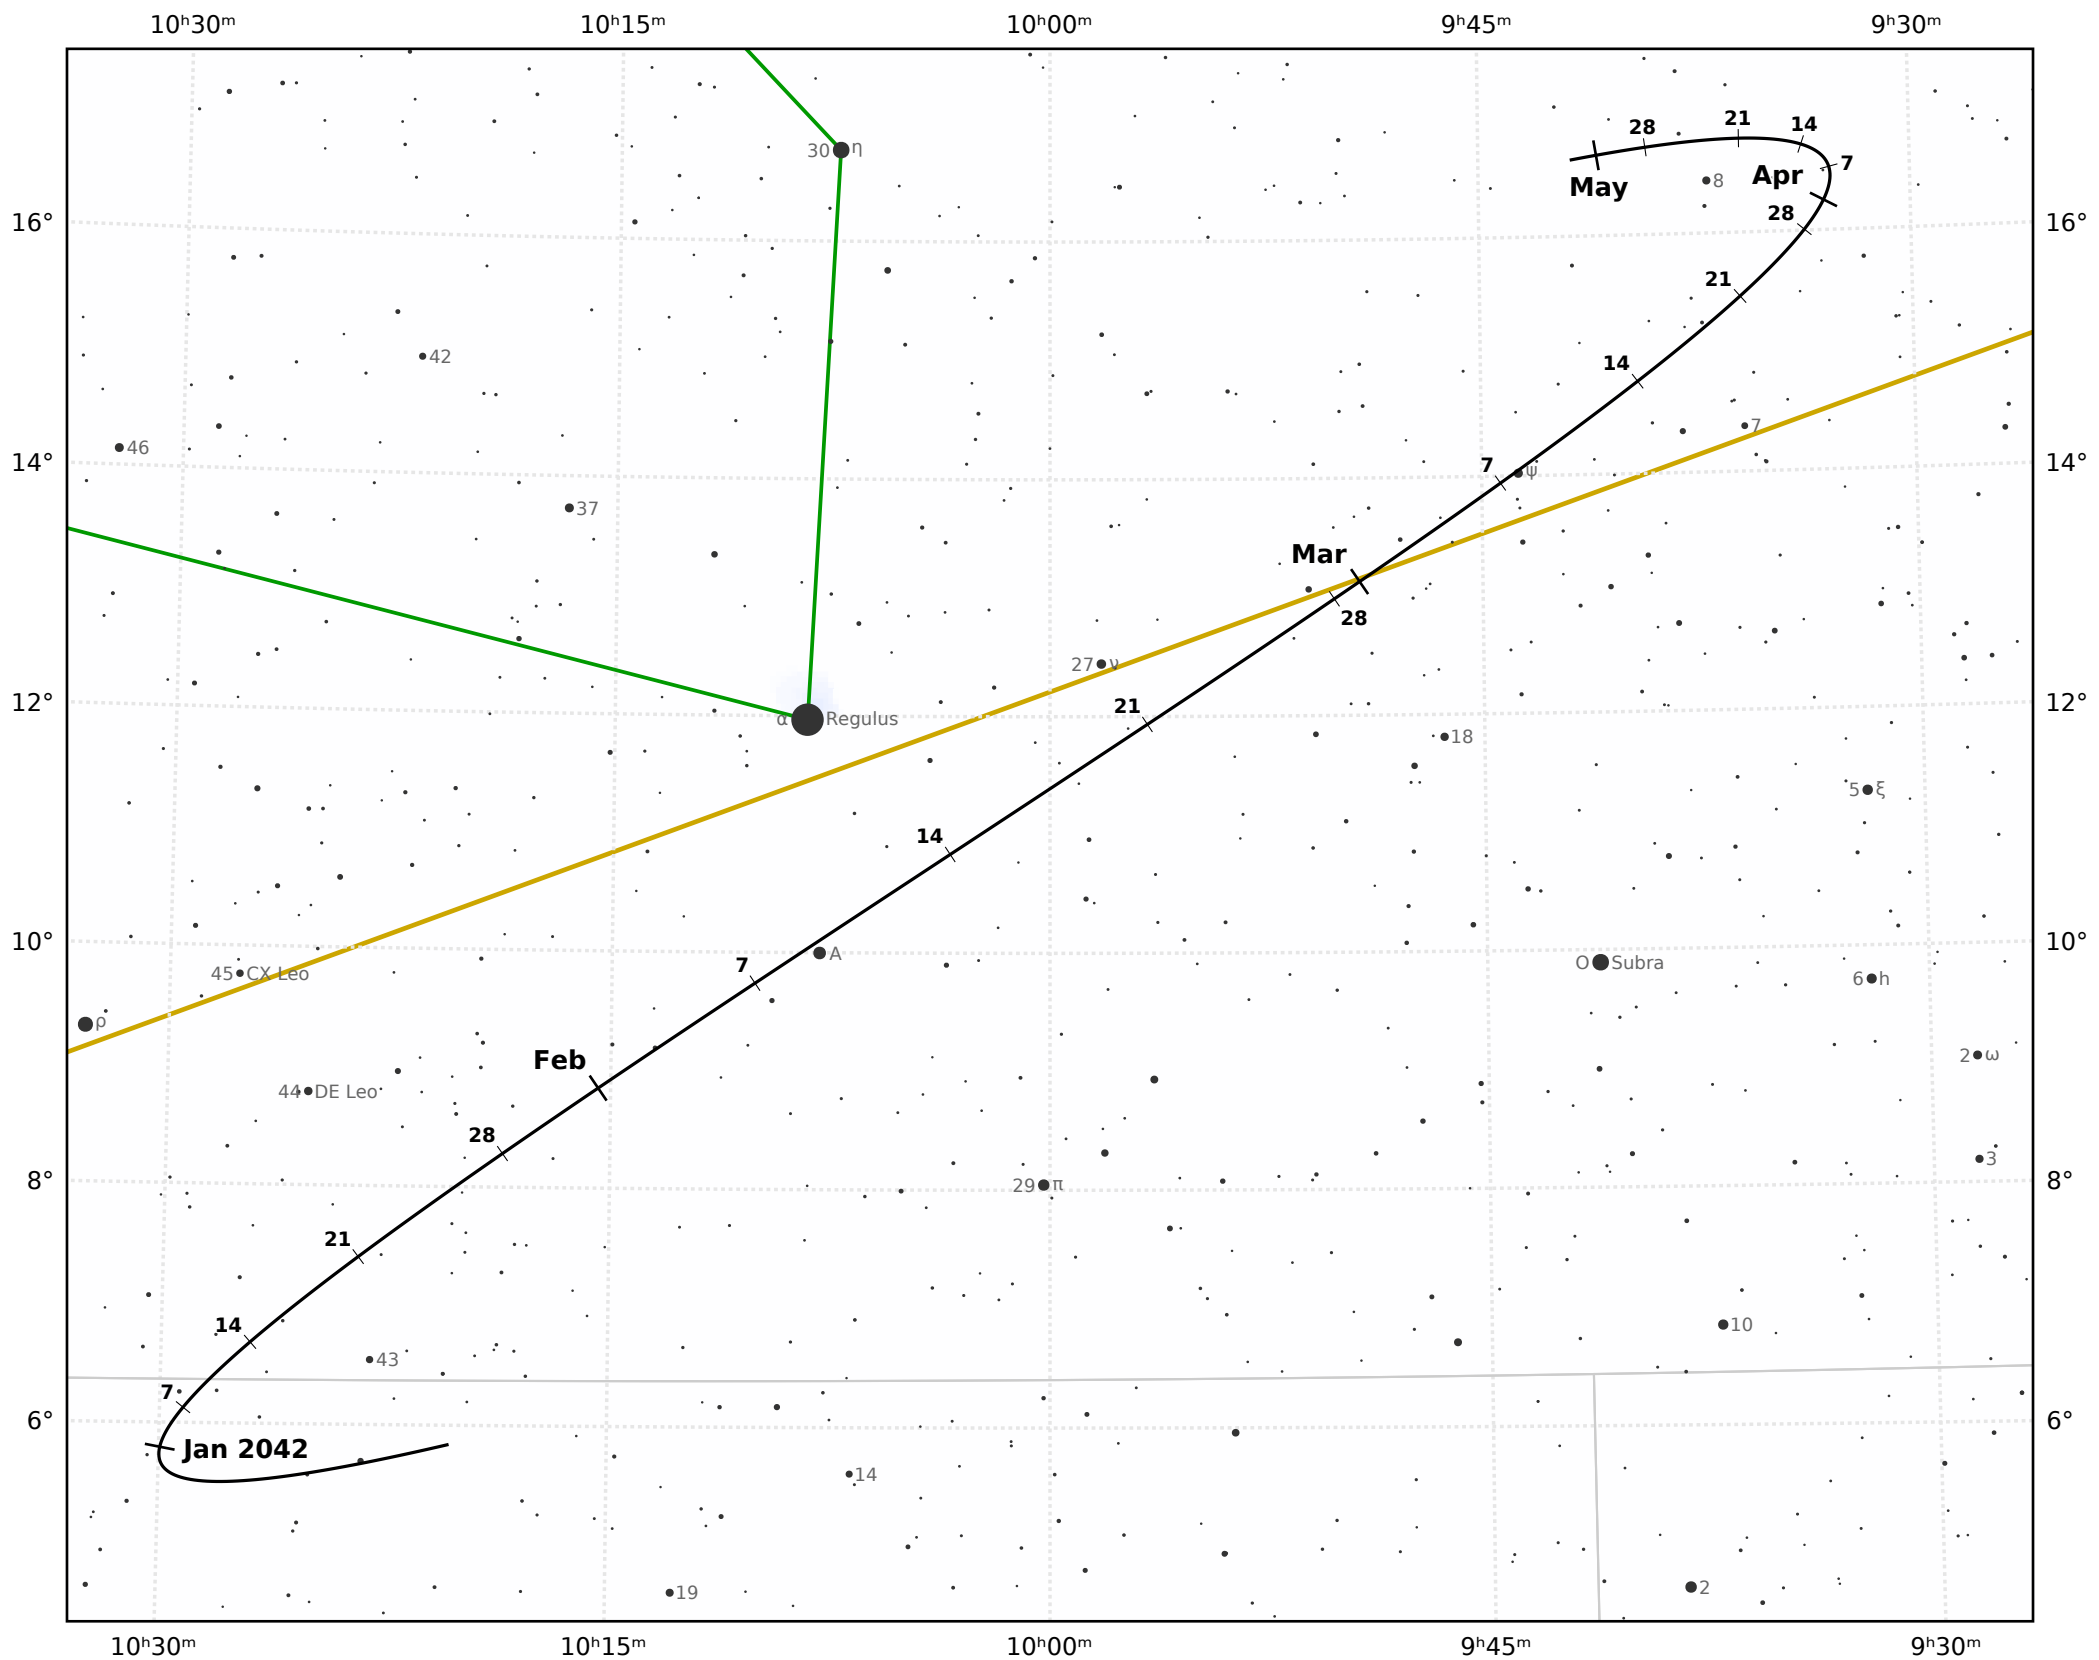

The path of Asteroid 18 Melpomene around opposition on 17 Feb 2042

© Dominic Ford 2011-2021. Downloaded from <https://in-the-sky.org>

Magnitude scale: 9.5 9.0 8.5 8.0 7.5 7.0 6.5 6.0 5.5 5.0 4.5 4.0 3.5 3.0
 ● 2.5 ● 2.0 ● 1.5 ● 1.0