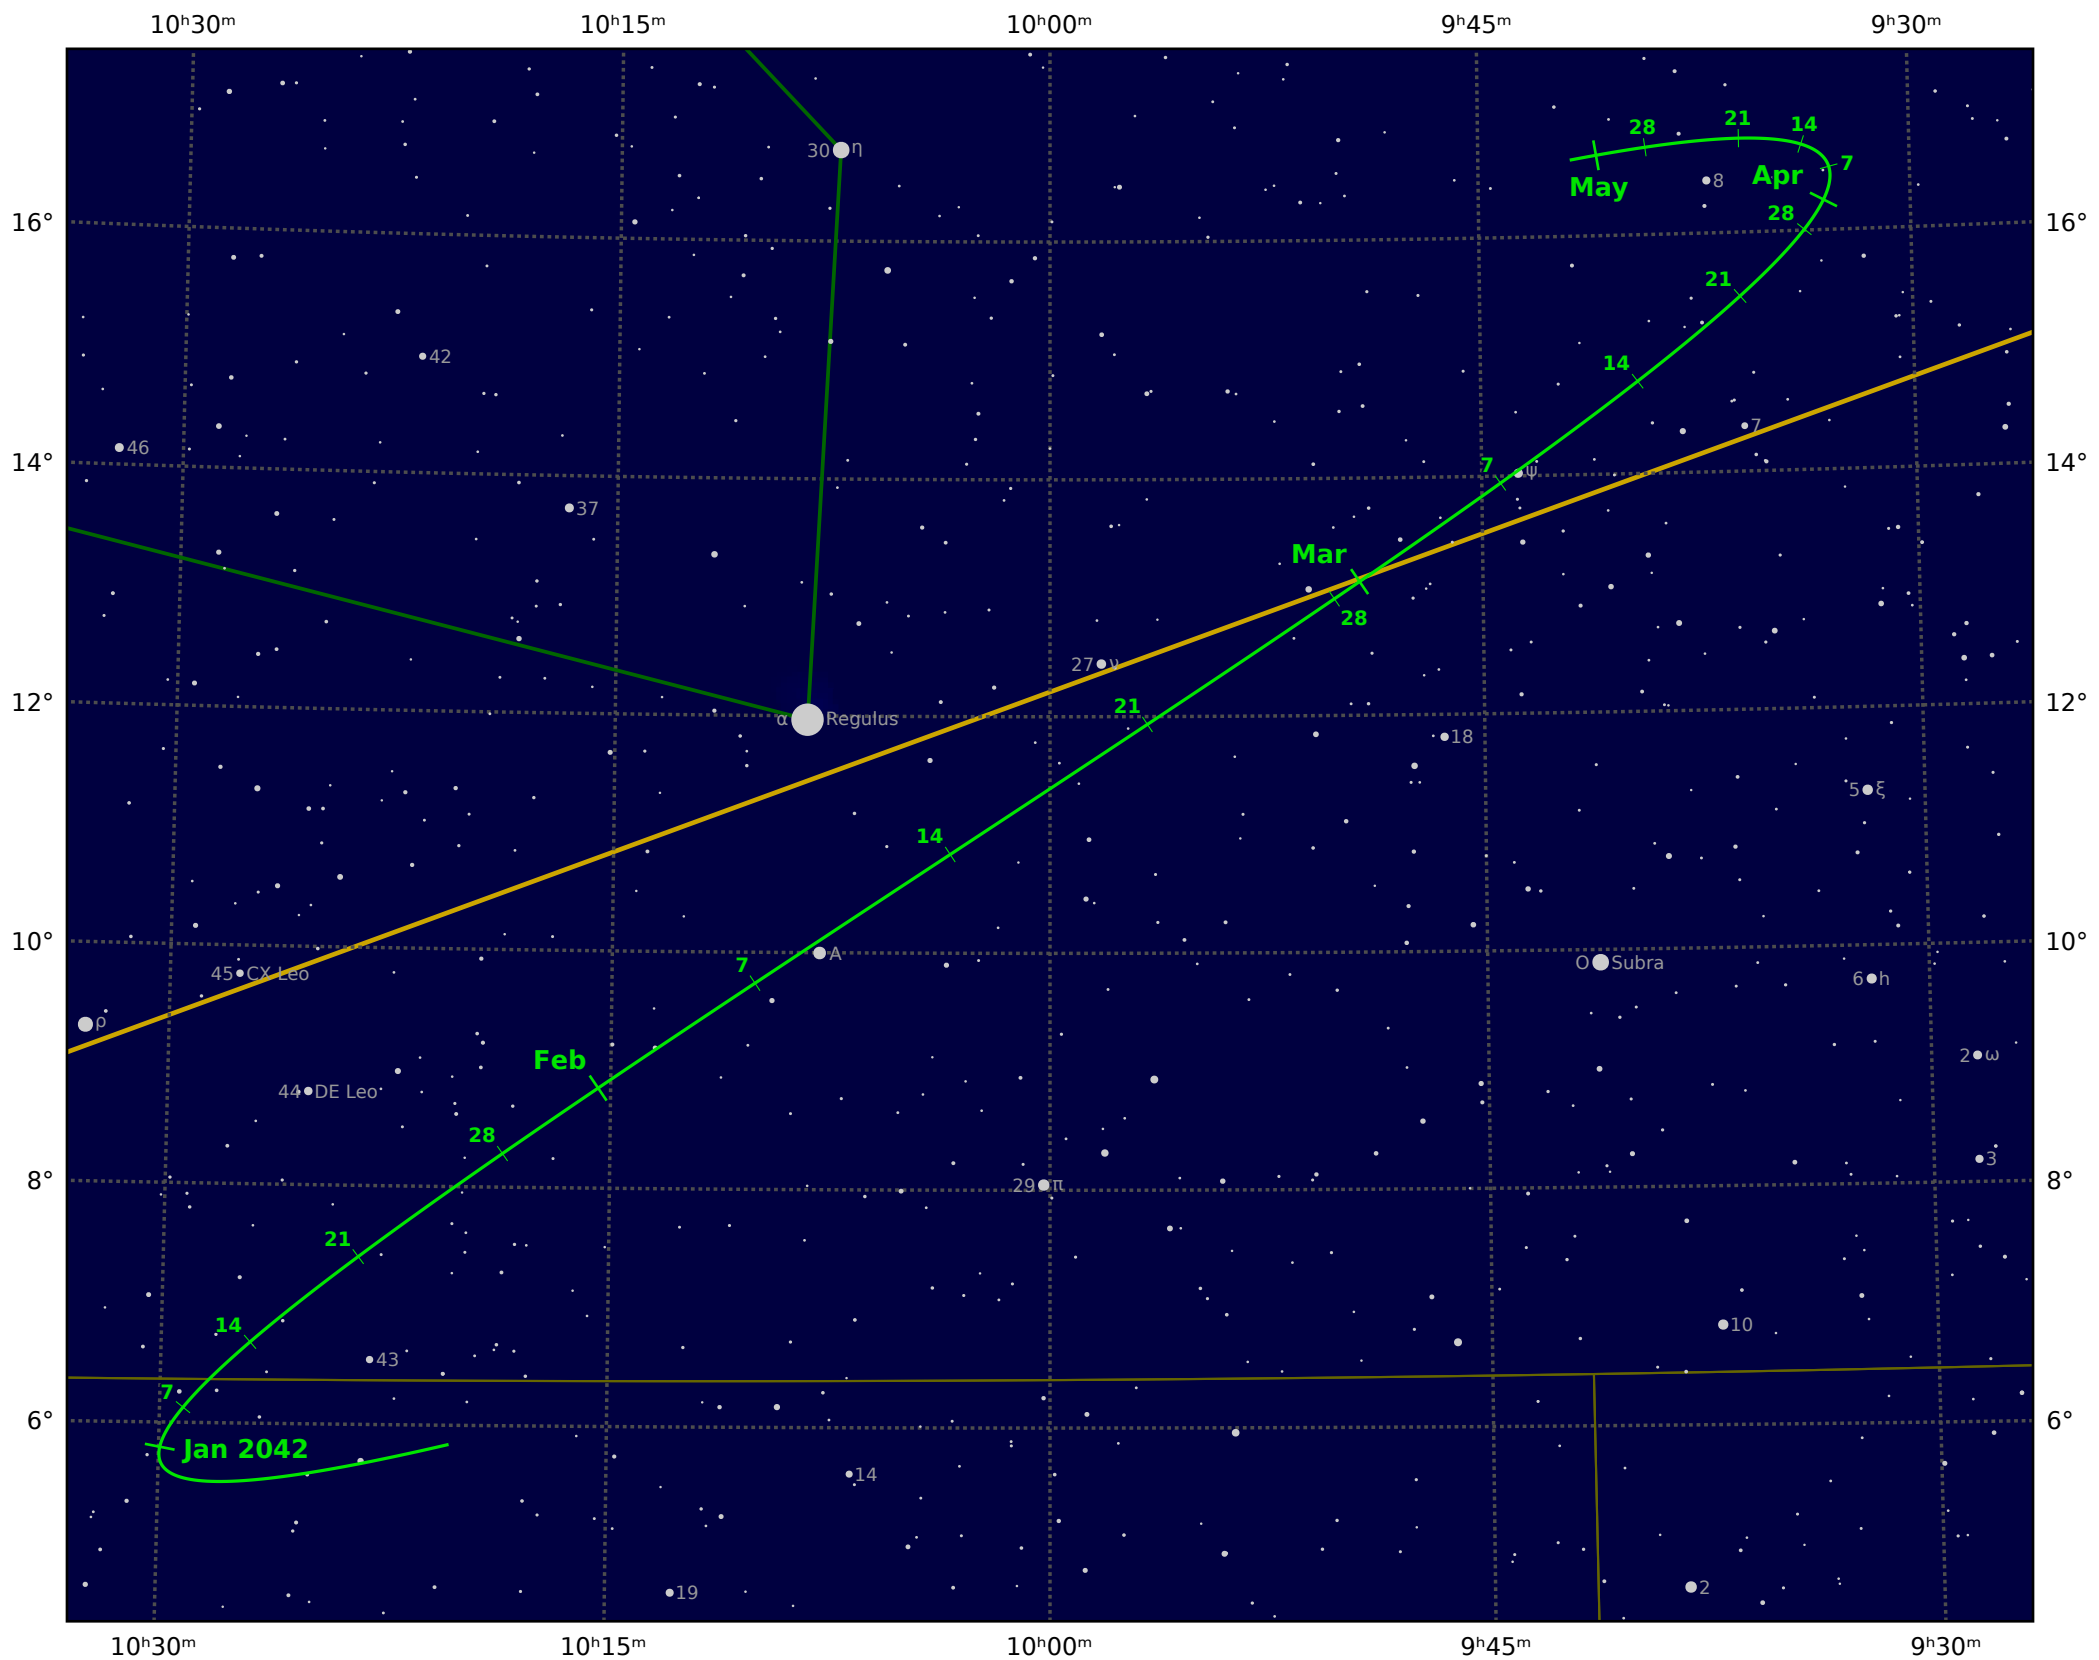

The path of Asteroid 18 Melpomene around opposition on 17 Feb 2042

© Dominic Ford 2011-2021. Downloaded from <https://in-the-sky.org>

Magnitude scale: -9.5 -9.0 -8.5 -8.0 -7.5 -7.0 -6.5 -6.0 -5.5 -5.0 -4.5 -4.0 -3.5 -3.0

● 2.5 ● 2.0 ● 1.5 ● 1.0