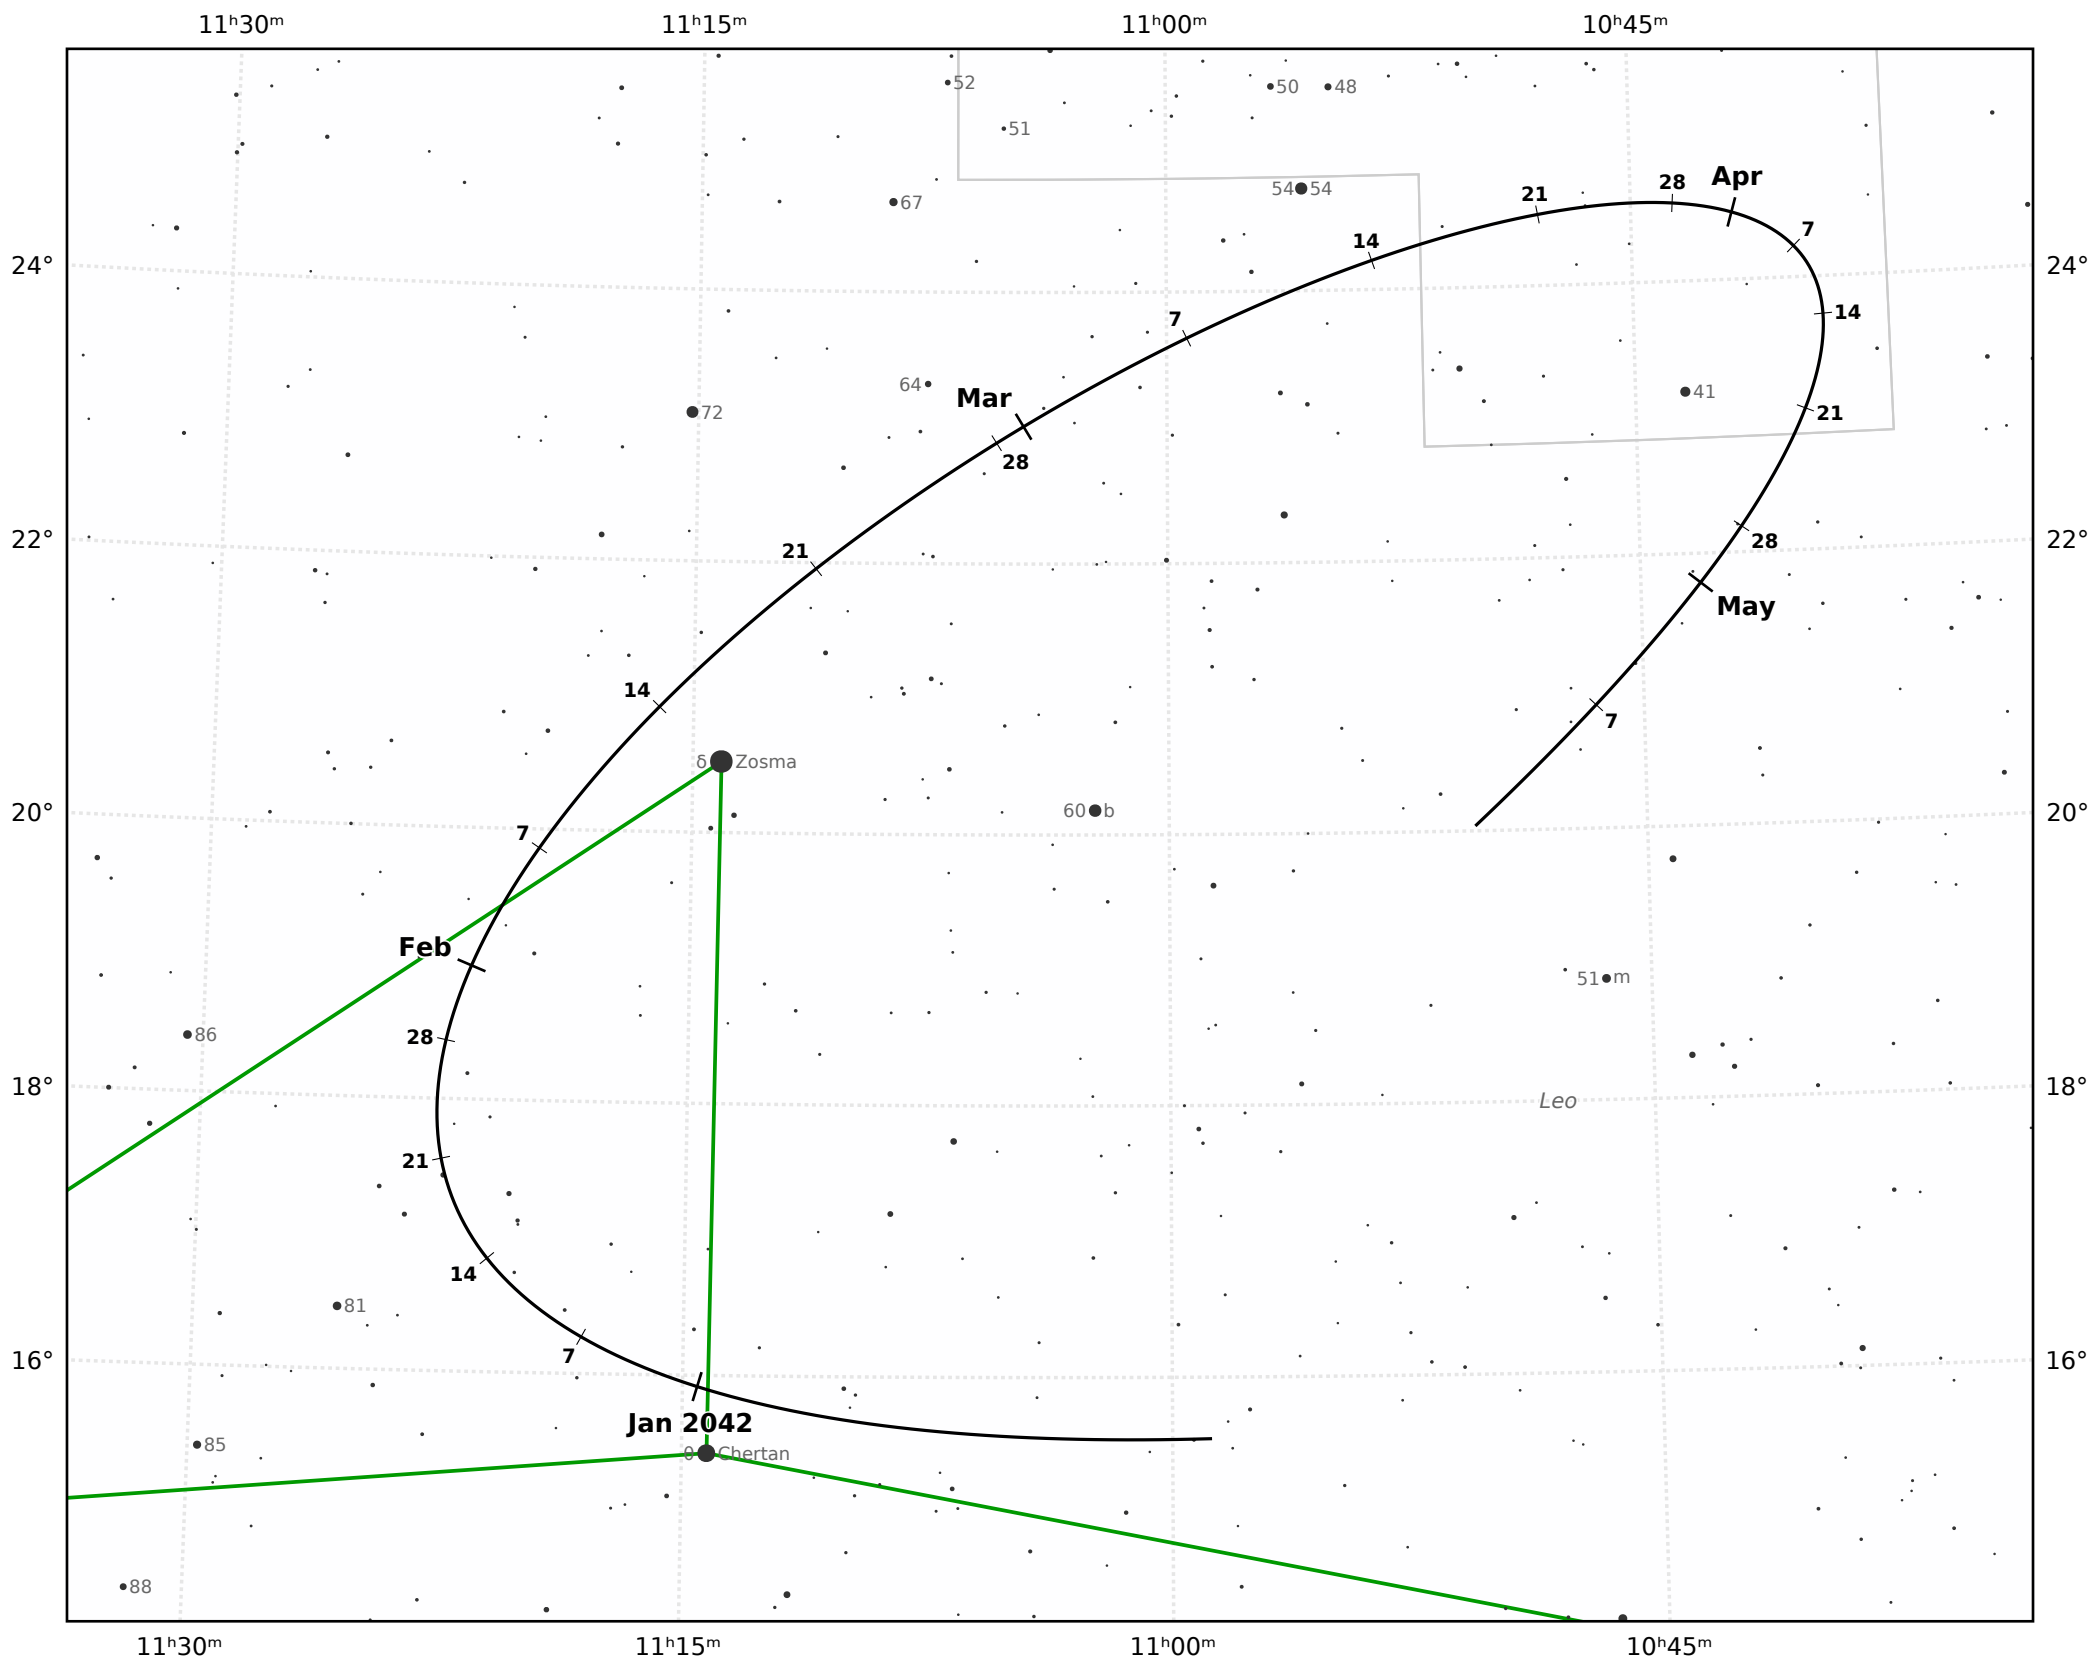

# The path of Asteroid 14 Irene around opposition on 27 Feb 2042

© Dominic Ford 2011-2021. Downloaded from <https://in-the-sky.org>

Magnitude scale: 9.5 9.0 8.5 8.0 7.5 7.0 6.5 6.0 5.5 5.0 4.5 4.0 3.5 3.0  
 ● 2.5