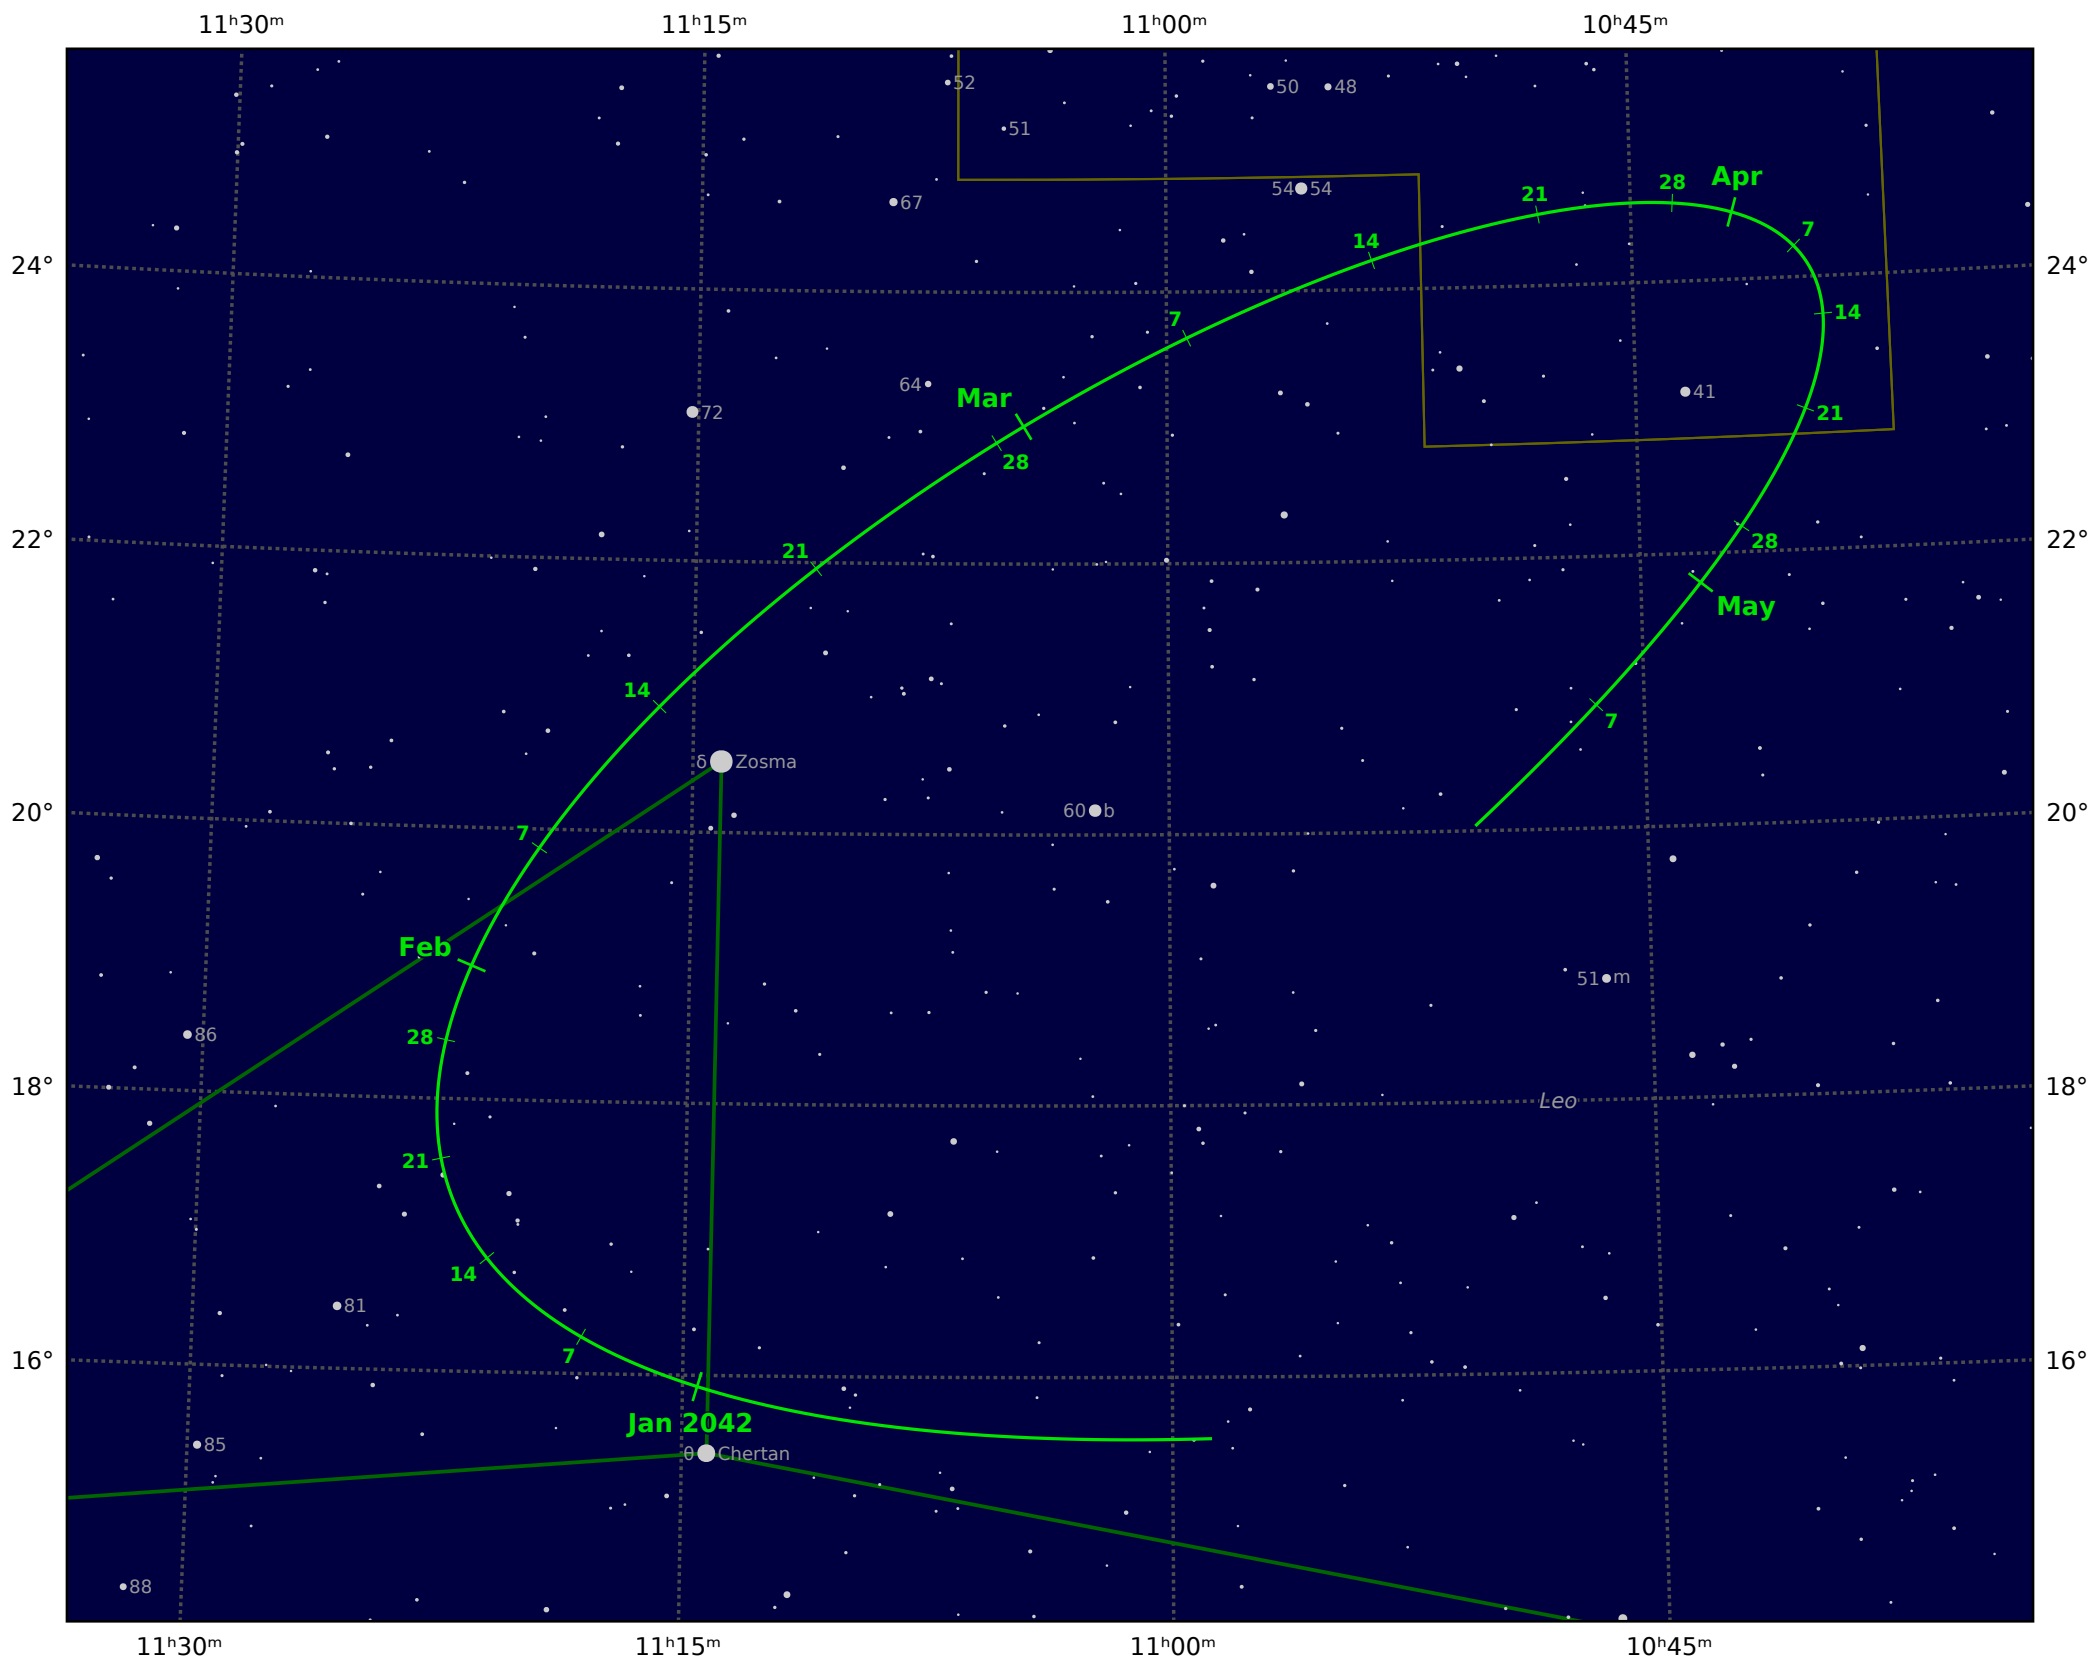

# The path of Asteroid 14 Irene around opposition on 27 Feb 2042

© Dominic Ford 2011–2021. Downloaded from <https://in-the-sky.org>

Magnitude scale: ● 9.5 ● 9.0 ● 8.5 ● 8.0 ● 7.5 ● 7.0 ● 6.5 ● 6.0 ● 5.5 ● 5.0 ● 4.5 ● 4.0 ● 3.5 ● 3.0  
 ● 2.5