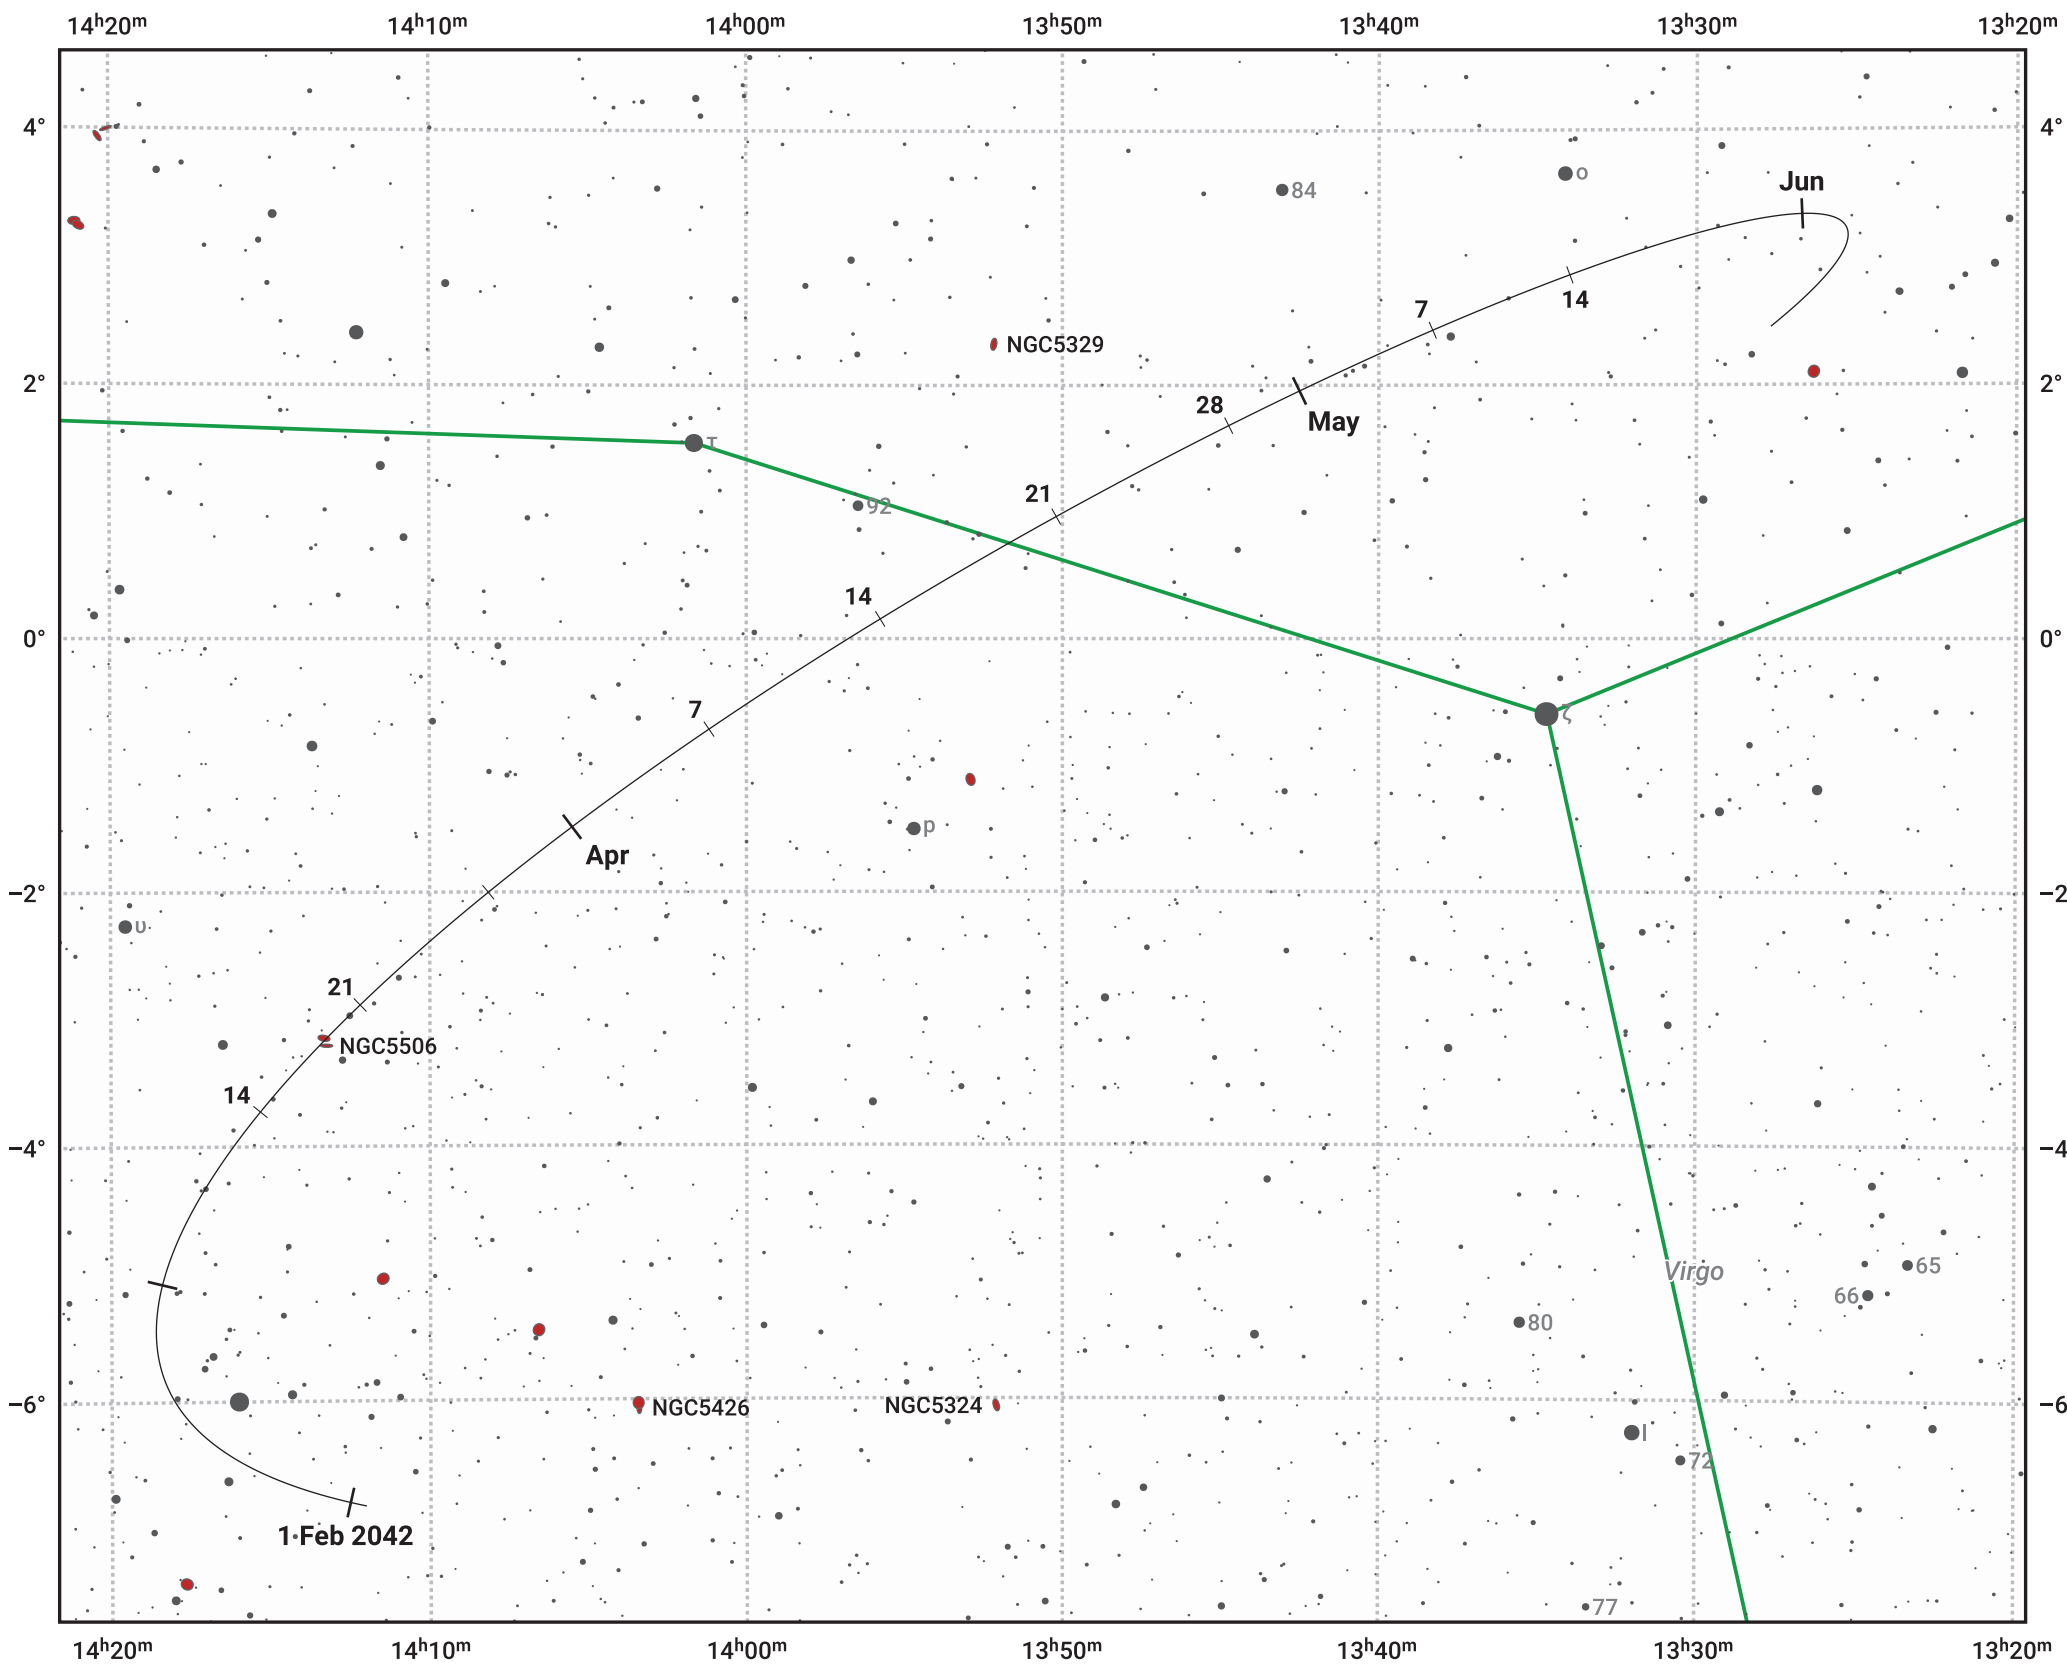

# The path of Asteroid 3 Juno around opposition on 16 Apr 2042

© Dominic Ford 2011–2024. Date markers placed at midnight UTC. Downloaded from <https://in-the-sky.org>

Magnitude scale: 11.0 10.0 9.0 8.0 7.0 6.0 5.0 4.0 3.0

— Ecliptic Plane

- Galaxy
- Bright nebula
- Open cluster
- ⊕ Globular cluster

Date	Mag
2042 Feb 1	10.8
2042 Mar 1	10.4
2042 Apr 1	9.9
2042 Apr 11	9.8
2042 May 1	10.0
2042 Jun 1	10.6
2042 Jun 14	10.8