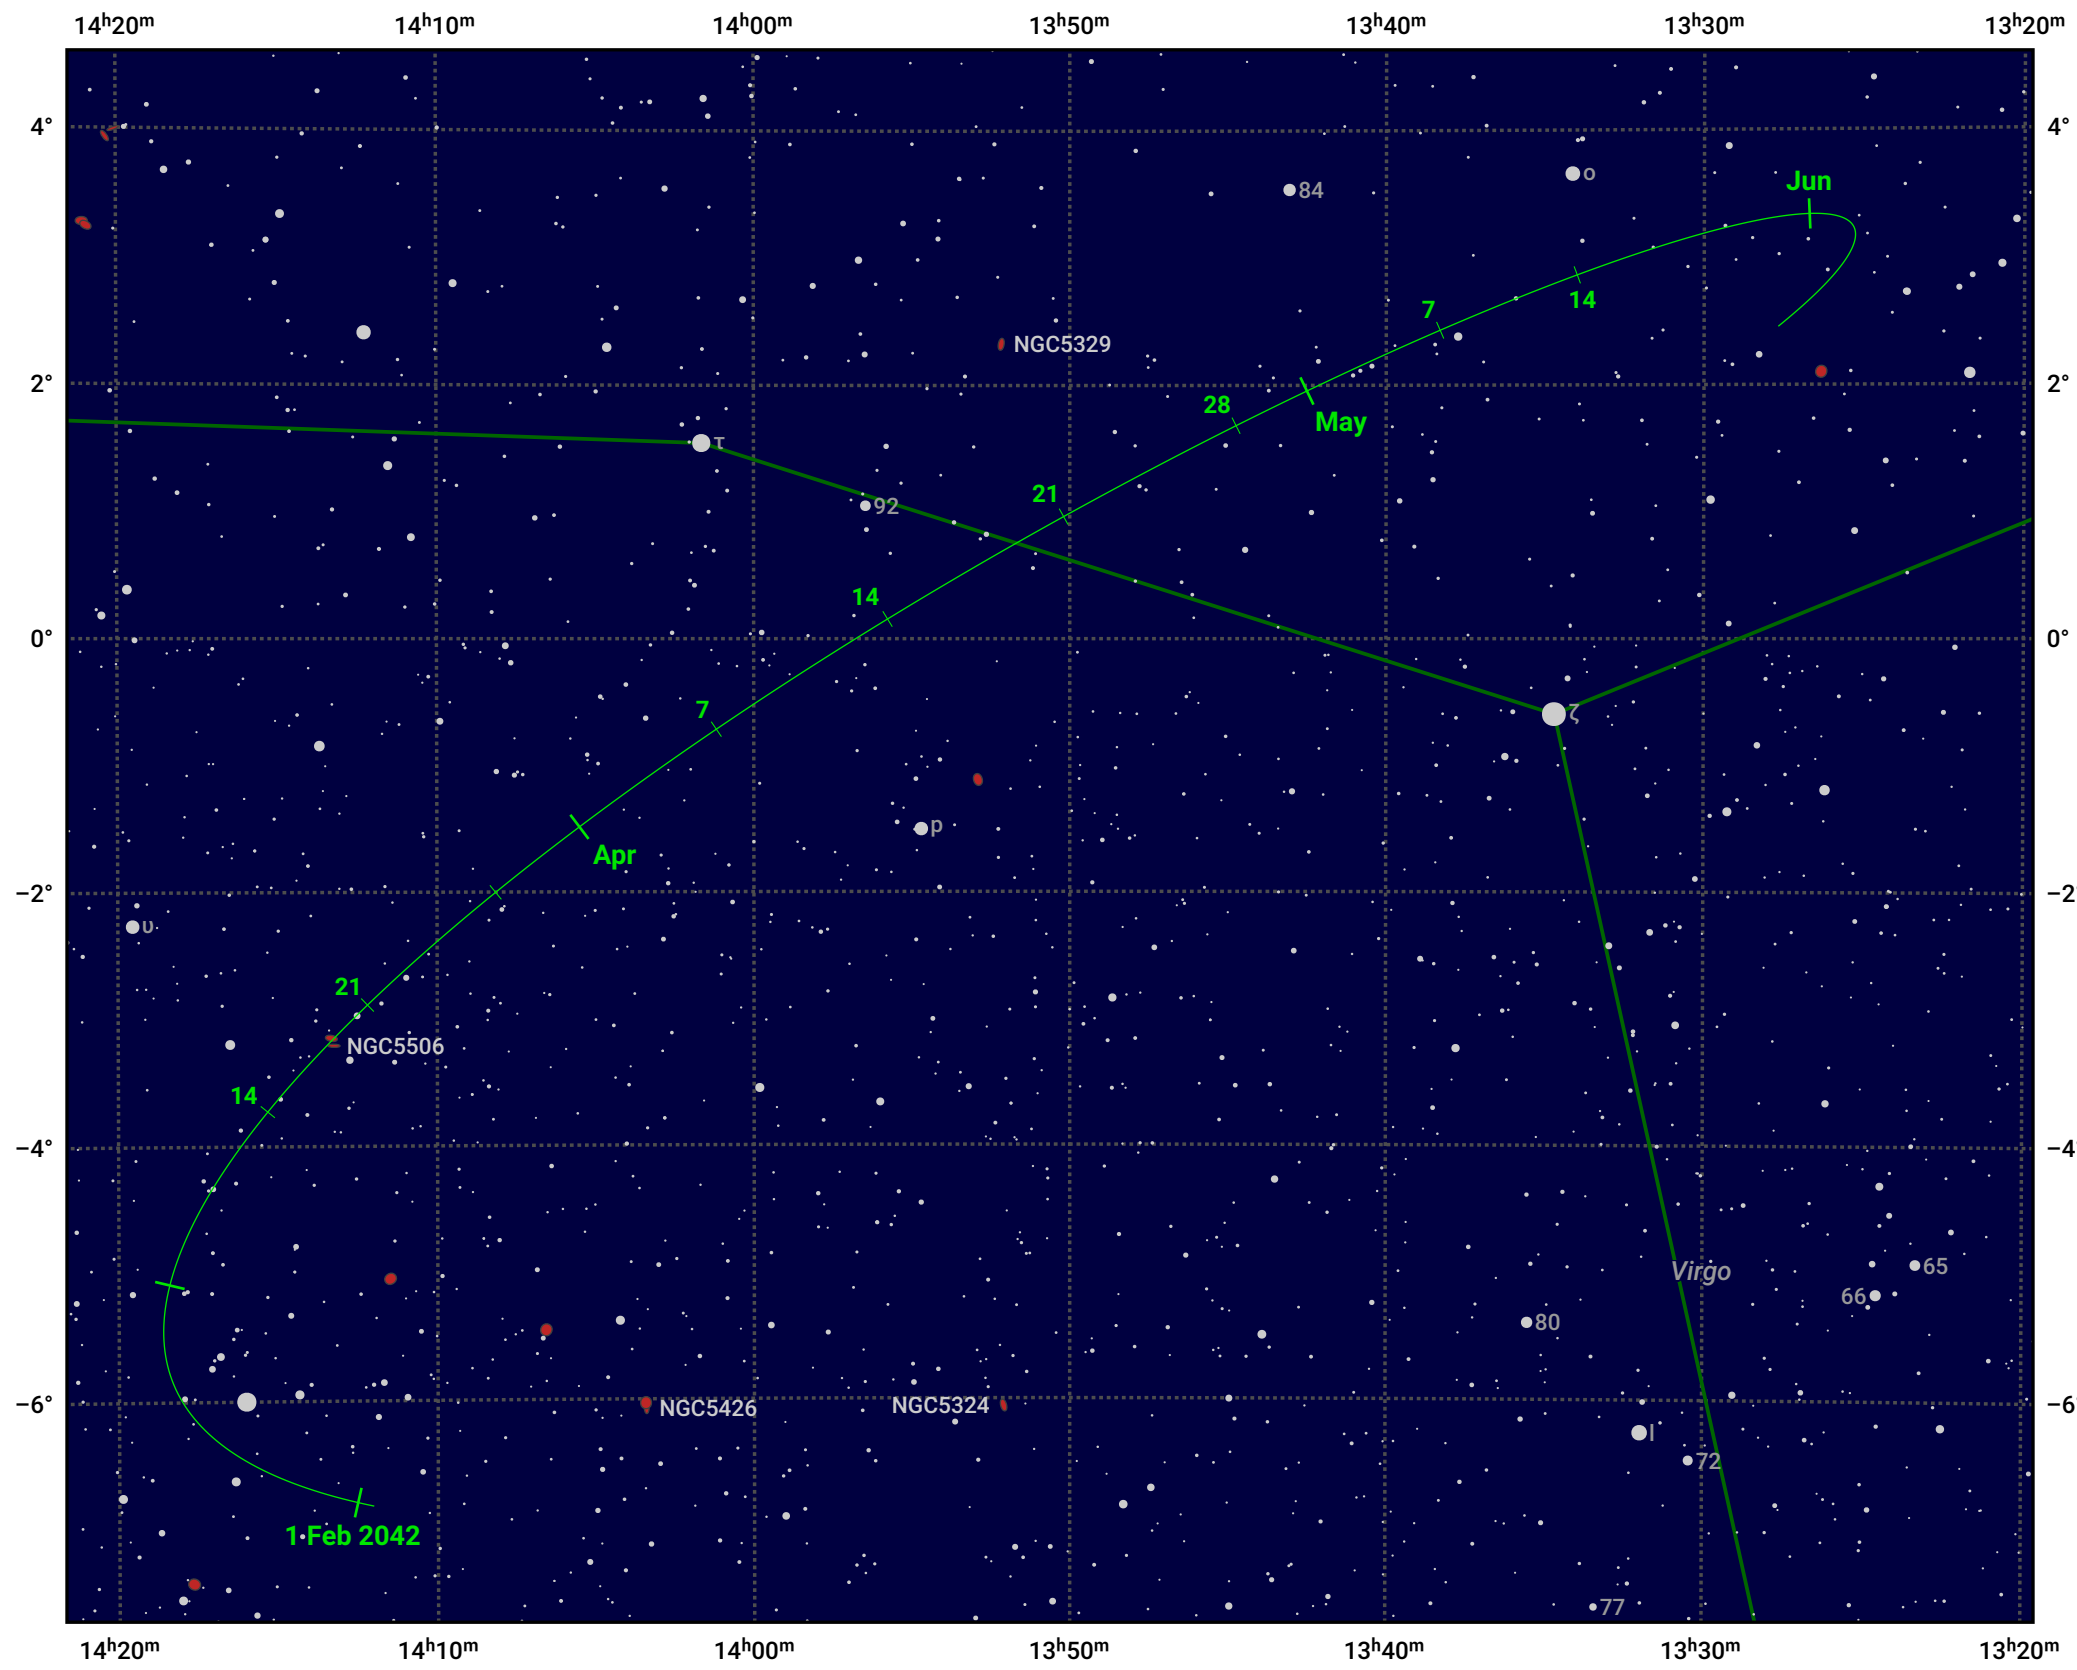

# The path of Asteroid 3 Juno around opposition on 16 Apr 2042

© Dominic Ford 2011–2024. Date markers placed at midnight UTC. Downloaded from <https://in-the-sky.org>

Magnitude scale: 11.0 10.0 9.0 8.0 7.0 6.0 5.0 4.0 3.0

— Ecliptic Plane

Galaxy Bright nebula Open cluster Globular cluster

Date	Mag
2042 Feb 1	10.8
2042 Mar 1	10.4
2042 Apr 1	9.9
2042 Apr 11	9.8
2042 May 1	10.0
2042 Jun 1	10.6
2042 Jun 14	10.8