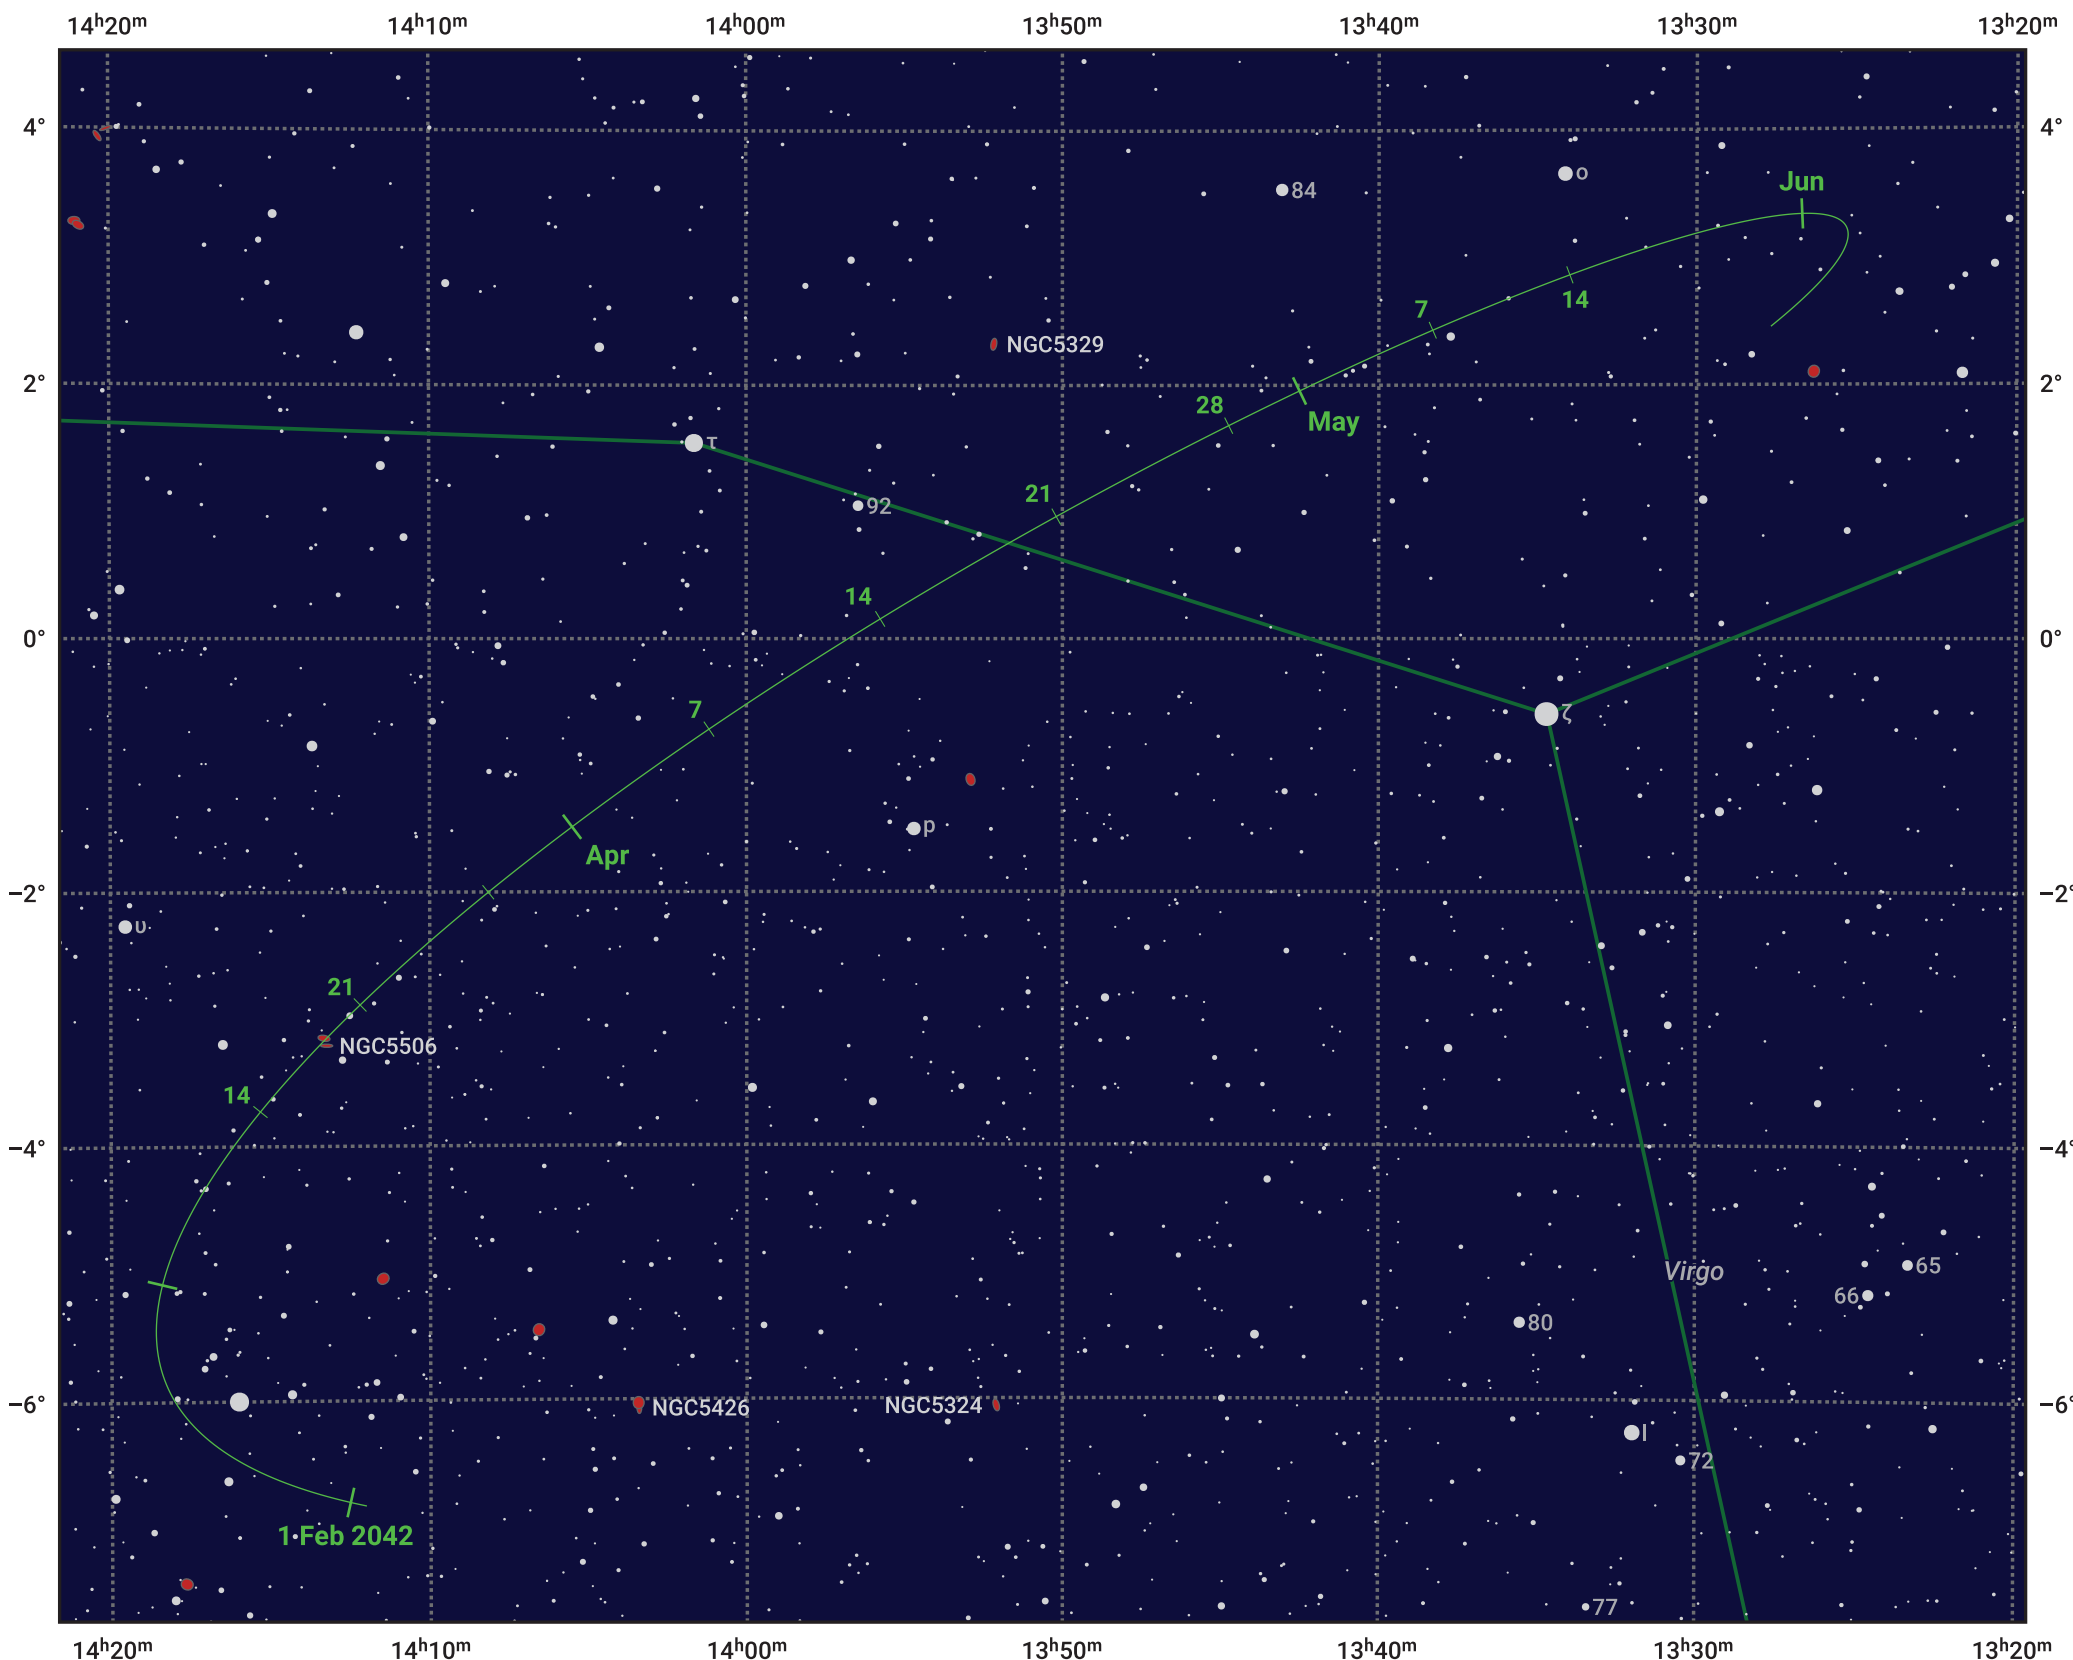

# The path of Asteroid 3 Juno around opposition on 16 Apr 2042

© Dominic Ford 2011–2024. Date markers placed at midnight UTC. Downloaded from <https://in-the-sky.org>

Magnitude scale: 11.0 10.0 9.0 8.0 7.0 6.0 5.0 4.0 3.0

— Ecliptic Plane

Galaxy Bright nebula Open cluster Globular cluster

Date	Mag
2042 Feb 1	10.8
2042 Mar 1	10.4
2042 Apr 1	9.9
2042 Apr 11	9.8
2042 May 1	10.0
2042 Jun 1	10.6
2042 Jun 14	10.8