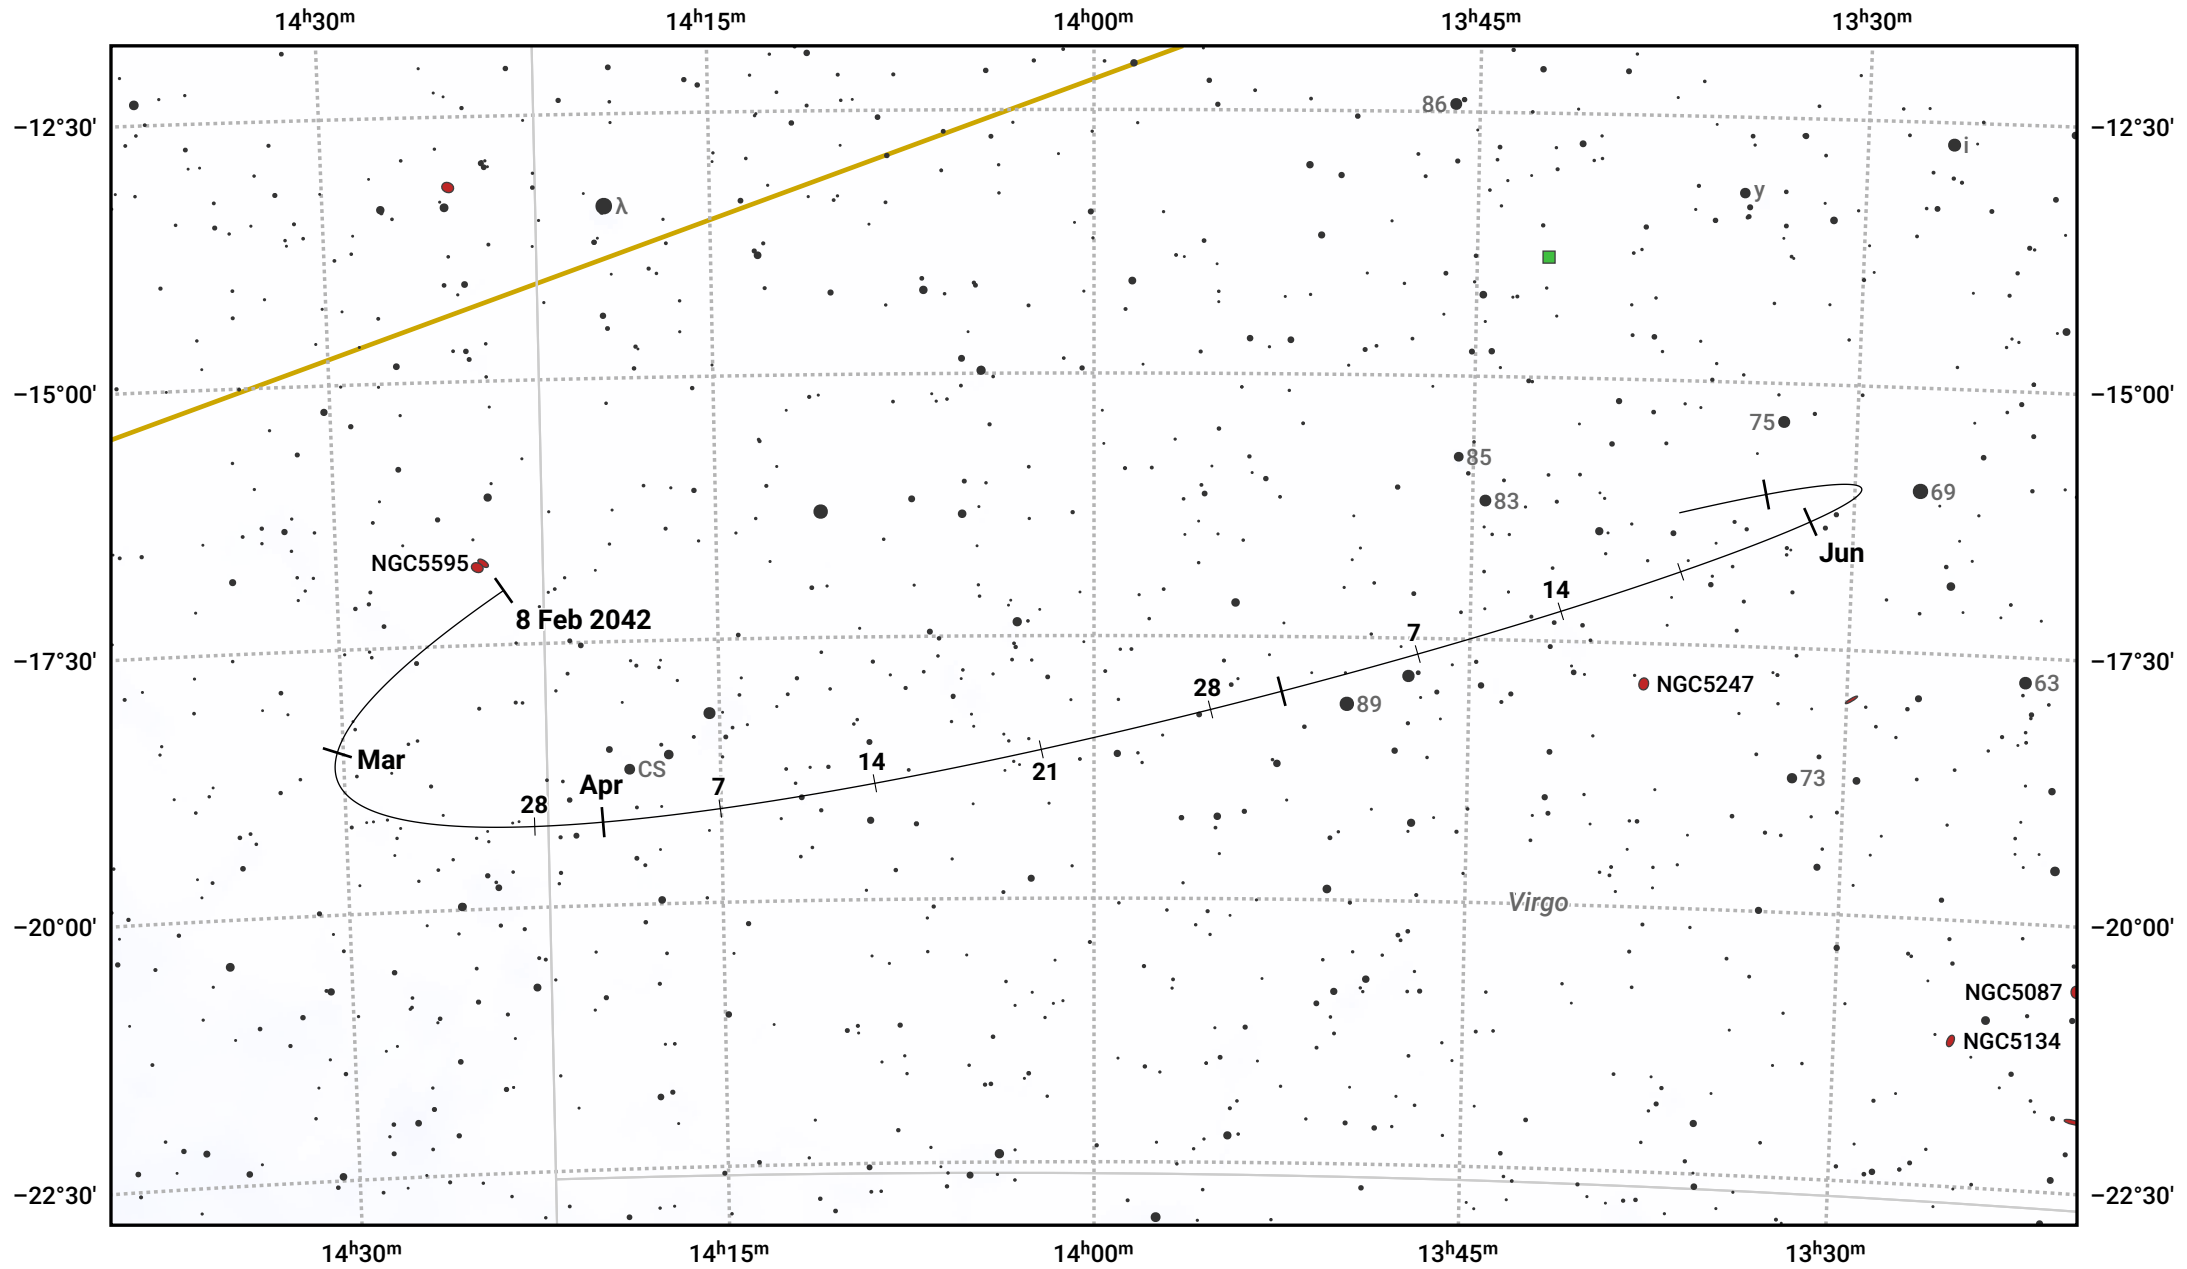

The path of Asteroid 29 Amphitrite around opposition on 24 Apr 2042

© Dominic Ford 2011–2024. Date markers placed at midnight UTC. Downloaded from <https://in-the-sky.org>

Magnitude scale: · 10.0 · 9.0 · 8.0 · 7.0 · 6.0 · 5.0 · 4.0

— Ecliptic Plane

● Galaxy

■ Bright nebula

● Open cluster

⊕ Globular cluster

Date	Mag
2042 Mar 1	10.7
2042 Apr 1	10.1
2042 Apr 4	10.0
2042 May 1	9.7
2042 Jun 1	10.4
2042 Jul 1	10.9
2042 Jul 6	11.0