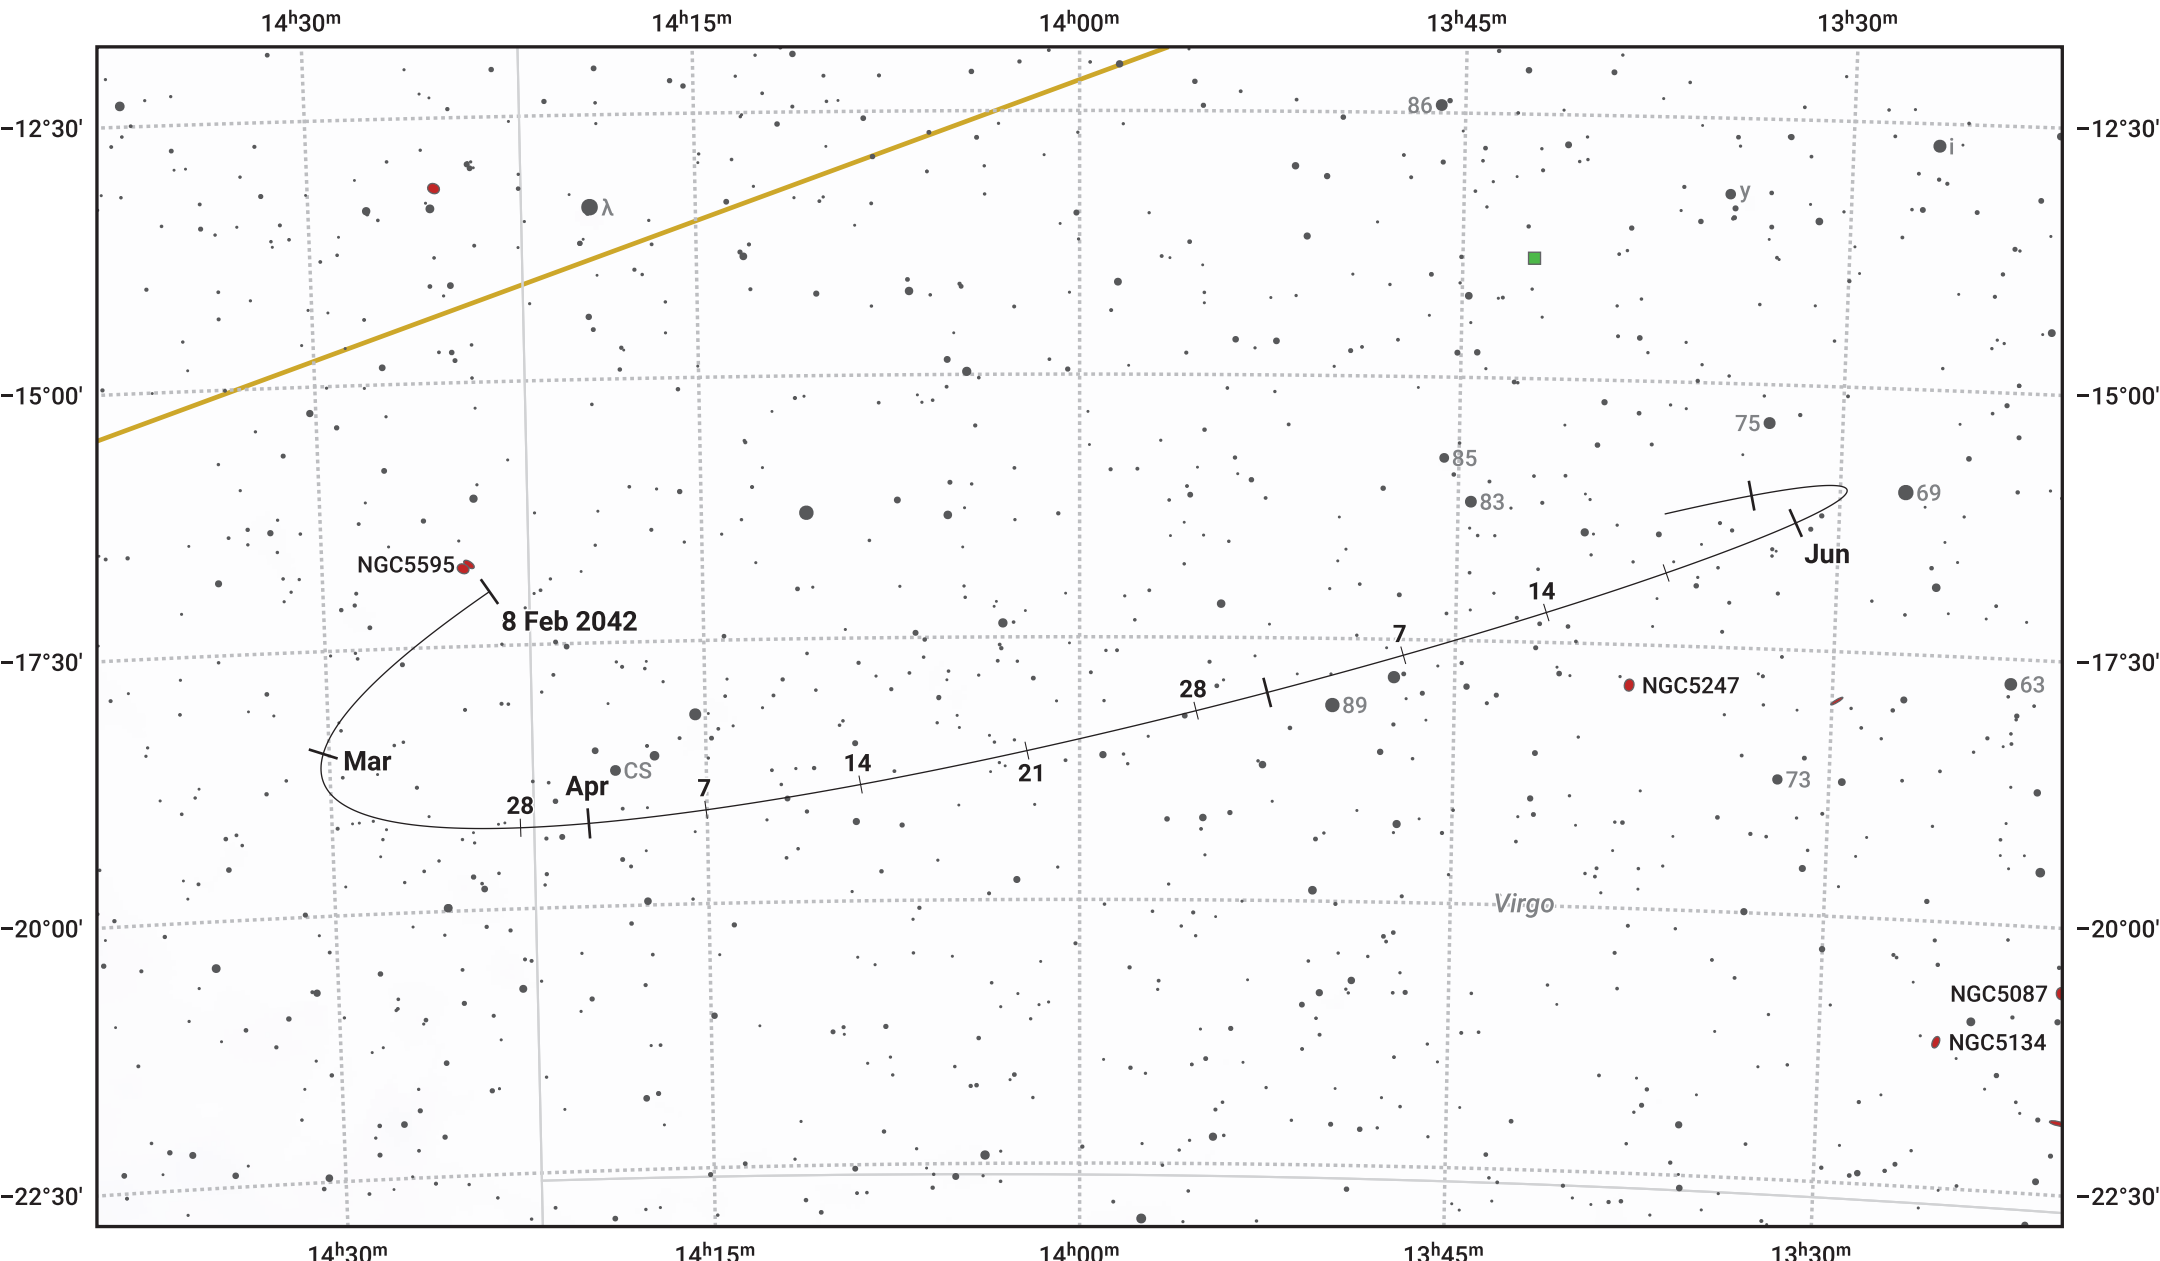

The path of Asteroid 29 Amphitrite around opposition on 24 Apr 2042

© Dominic Ford 2011–2024. Date markers placed at midnight UTC. Downloaded from <https://in-the-sky.org>

Magnitude scale: • 10.0 • 9.0 • 8.0 • 7.0 • 6.0 • 5.0 • 4.0

— Ecliptic Plane

● Galaxy
 ■ Bright nebula
 ● Open cluster
 ⊕ Globular cluster

| Date | Mag |
|------------|------|
| 2042 Mar 1 | 10.7 |
| 2042 Apr 1 | 10.1 |
| 2042 Apr 4 | 10.0 |
| 2042 May 1 | 9.7 |
| 2042 Jun 1 | 10.4 |
| 2042 Jul 1 | 10.9 |
| 2042 Jul 6 | 11.0 |