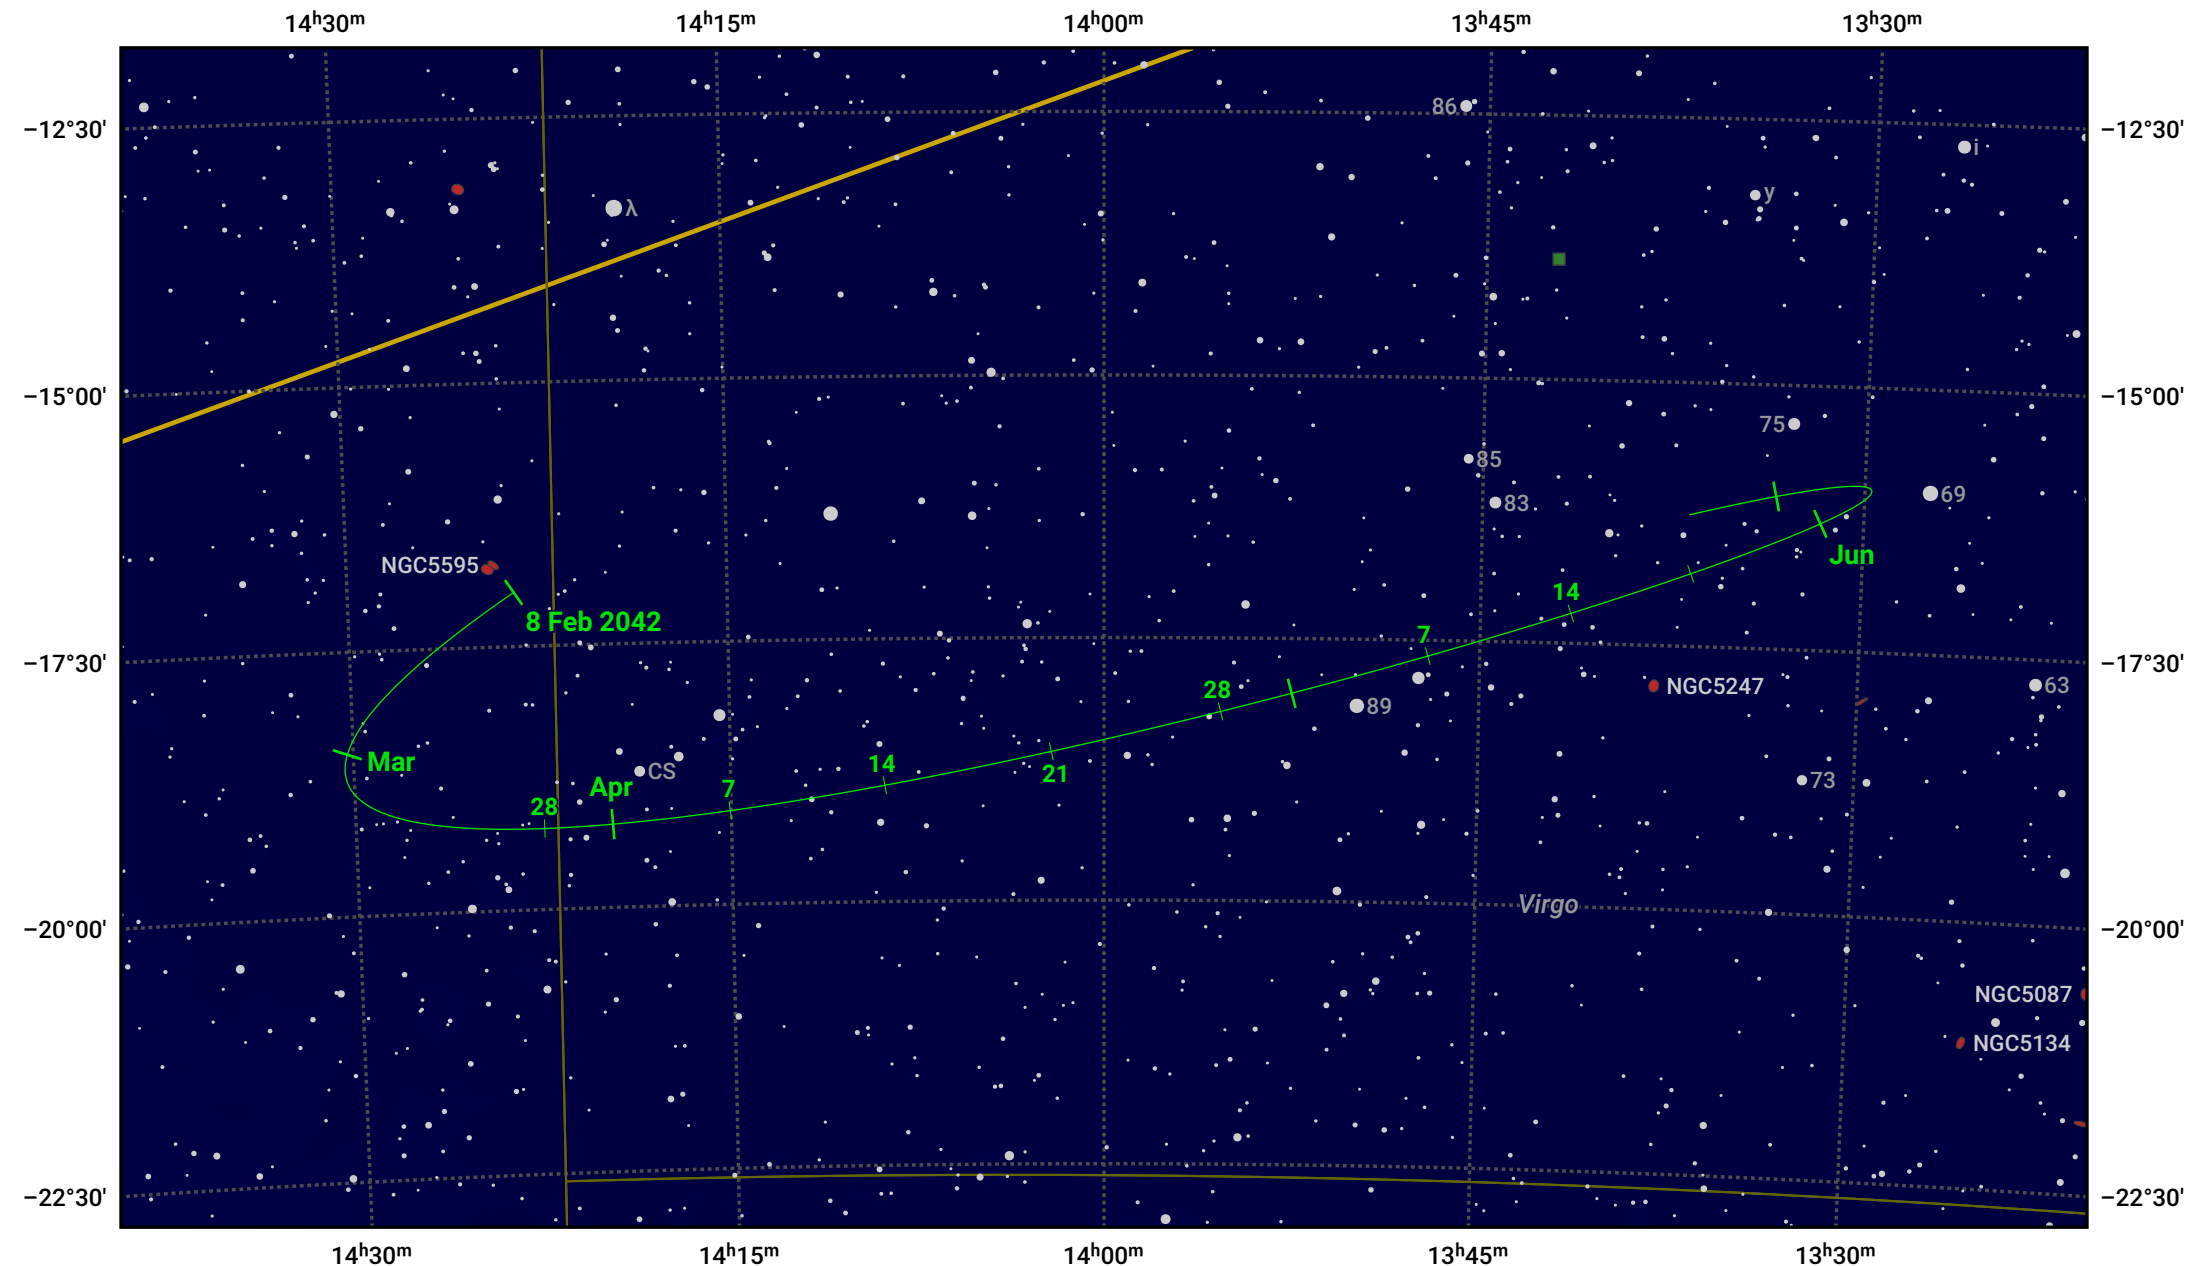

The path of Asteroid 29 Amphitrite around opposition on 24 Apr 2042

© Dominic Ford 2011–2024. Date markers placed at midnight UTC. Downloaded from <https://in-the-sky.org>

Magnitude scale: · 10.0 · 9.0 · 8.0 · 7.0 · 6.0 · 5.0 · 4.0

— Ecliptic Plane

● Galaxy ■ Bright nebula ● Open cluster ⊕ Globular cluster

Date	Mag
2042 Mar 1	10.7
2042 Apr 1	10.1
2042 Apr 4	10.0
2042 May 1	9.7
2042 Jun 1	10.4
2042 Jul 1	10.9
2042 Jul 6	11.0